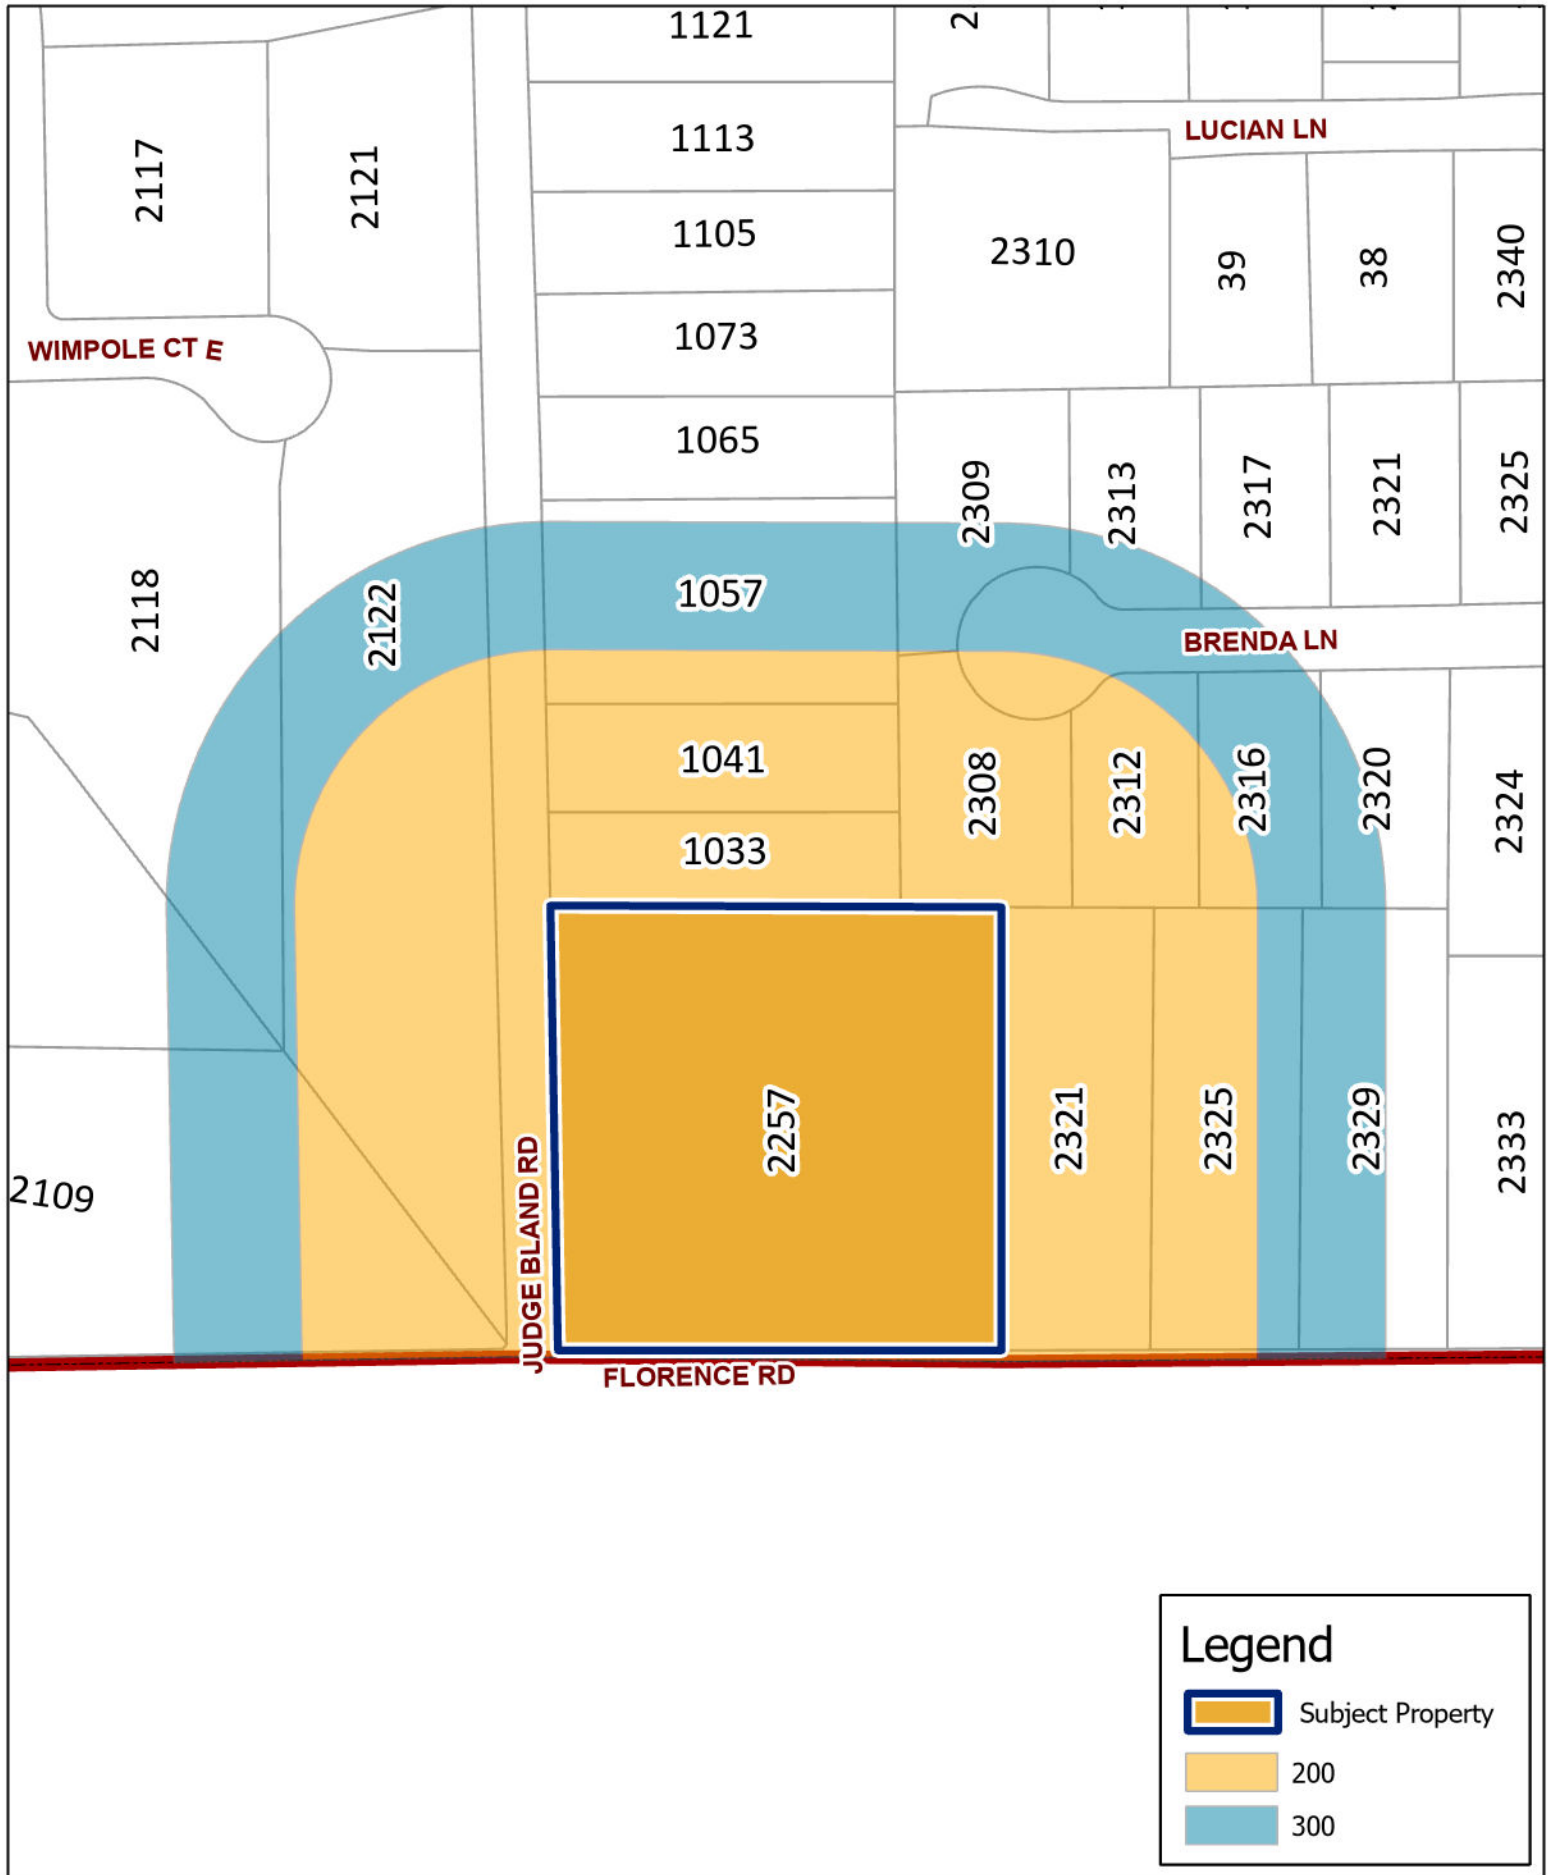

**ZONE-2412-0009**  
**2257 Florence Rd**

  
 Updated: 12/19/2024

**DISCLAIMER**  
 This data has been compiled for the City of Keller.  
 Various official and unofficial sources were used to gather this information.  
 Every effort was made to ensure the accuracy of this data.  
 However, no guarantee is given or implied to the accuracy of said data.