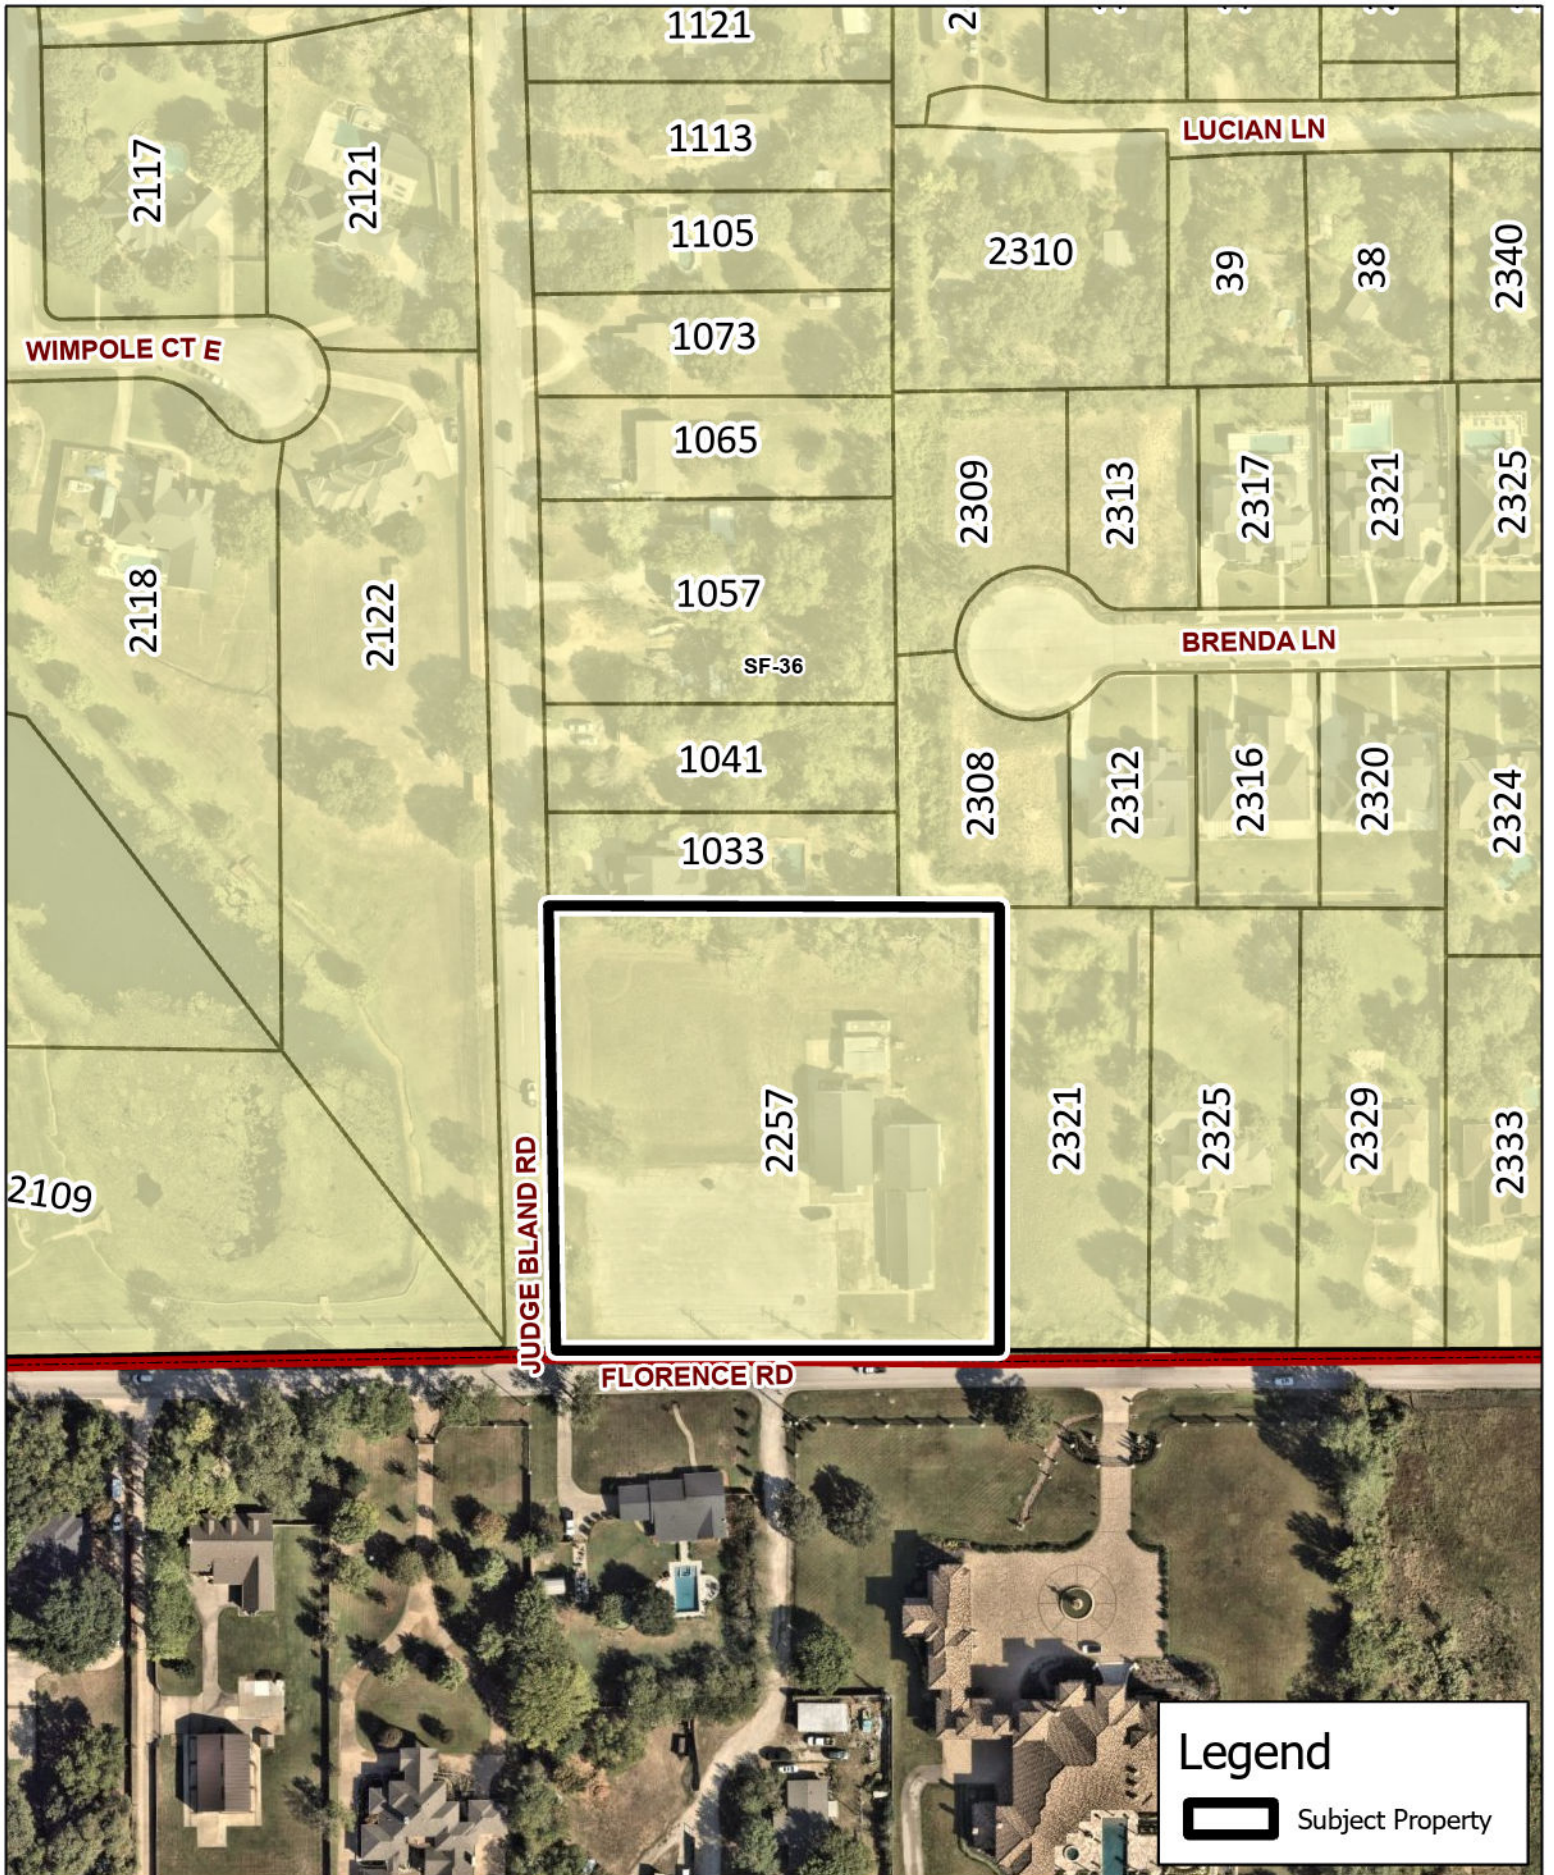

DISCLAIMER
This data has been compiled for the City of Keller.
Various official and unofficial sources were used to gather this information.
Every effort was made to ensure the accuracy of this data.
However, no guarantee is given or implied to the accuracy of said data.

ZONE-2412-0009
2257 Florence Rd

Legend

Subject Property