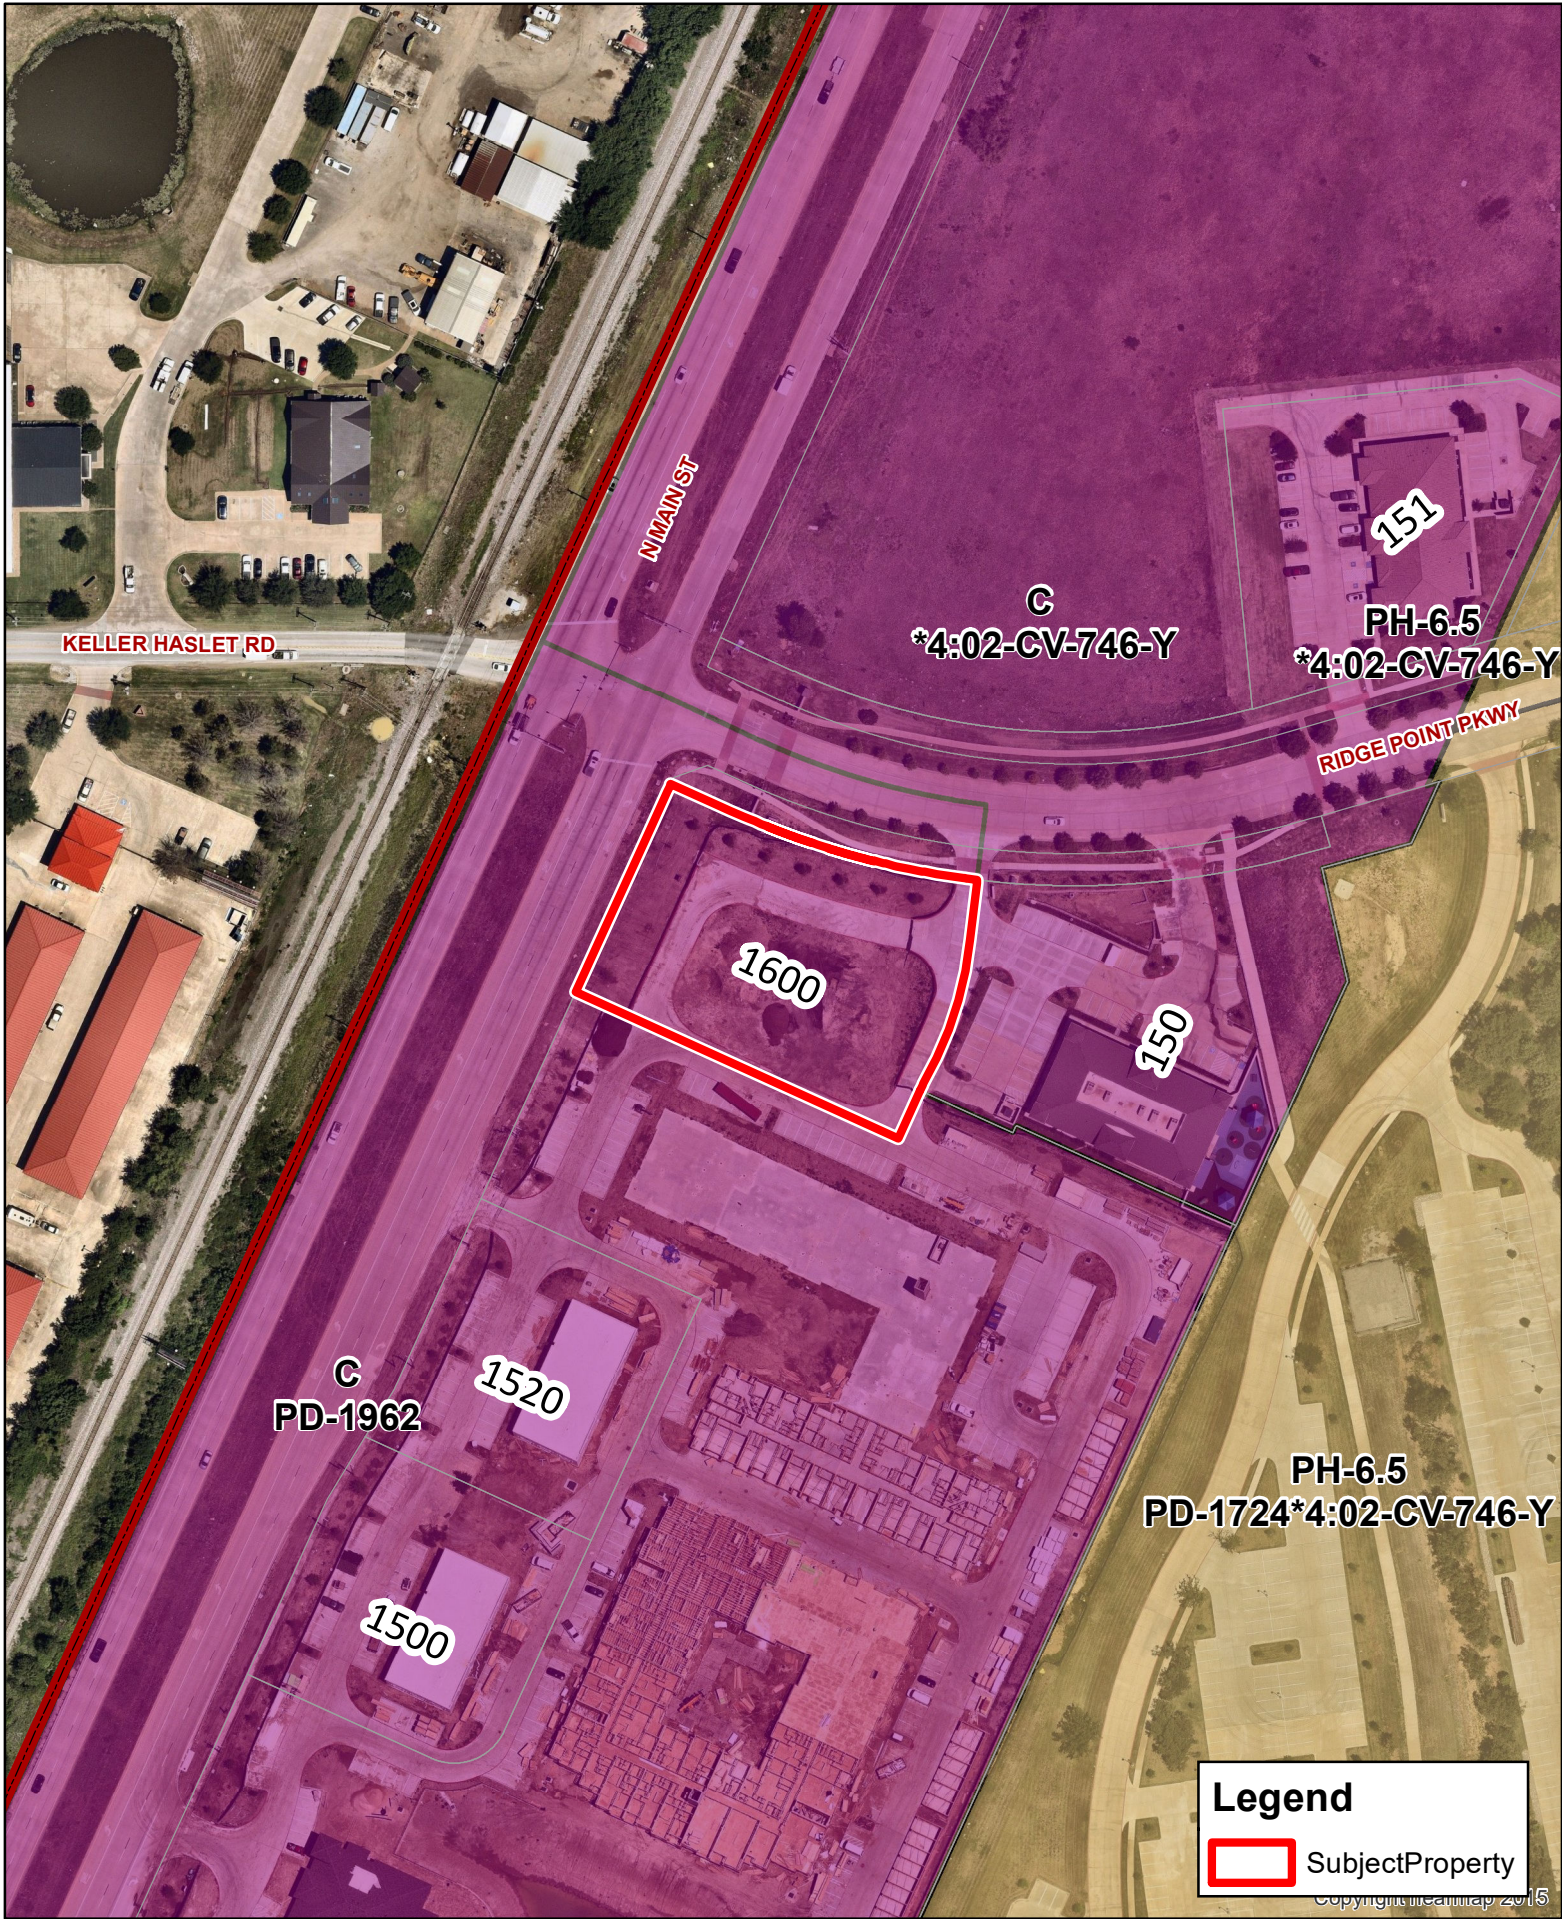

Legend
 SubjectProperty

Updated: 8/10/2022

1600 N Main St

DISCLAIMER
This data has been compiled for the City of Keller. Various official and unofficial sources were used to gather this information. Every effort was made to ensure the accuracy of this data. However, no guarantee is given or implied to the accuracy of said data.

Legend

SubjectProperty

Copyright iearnmap 2015

Updated: 8/10/2022

1600 N Main St

DISCLAIMER
 This data has been compiled for the City of Keller.
 Various official and unofficial sources were used to gather this information.
 Every effort was made to ensure the accuracy of this data.
 However, no guarantee is given or implied to the accuracy of said data.