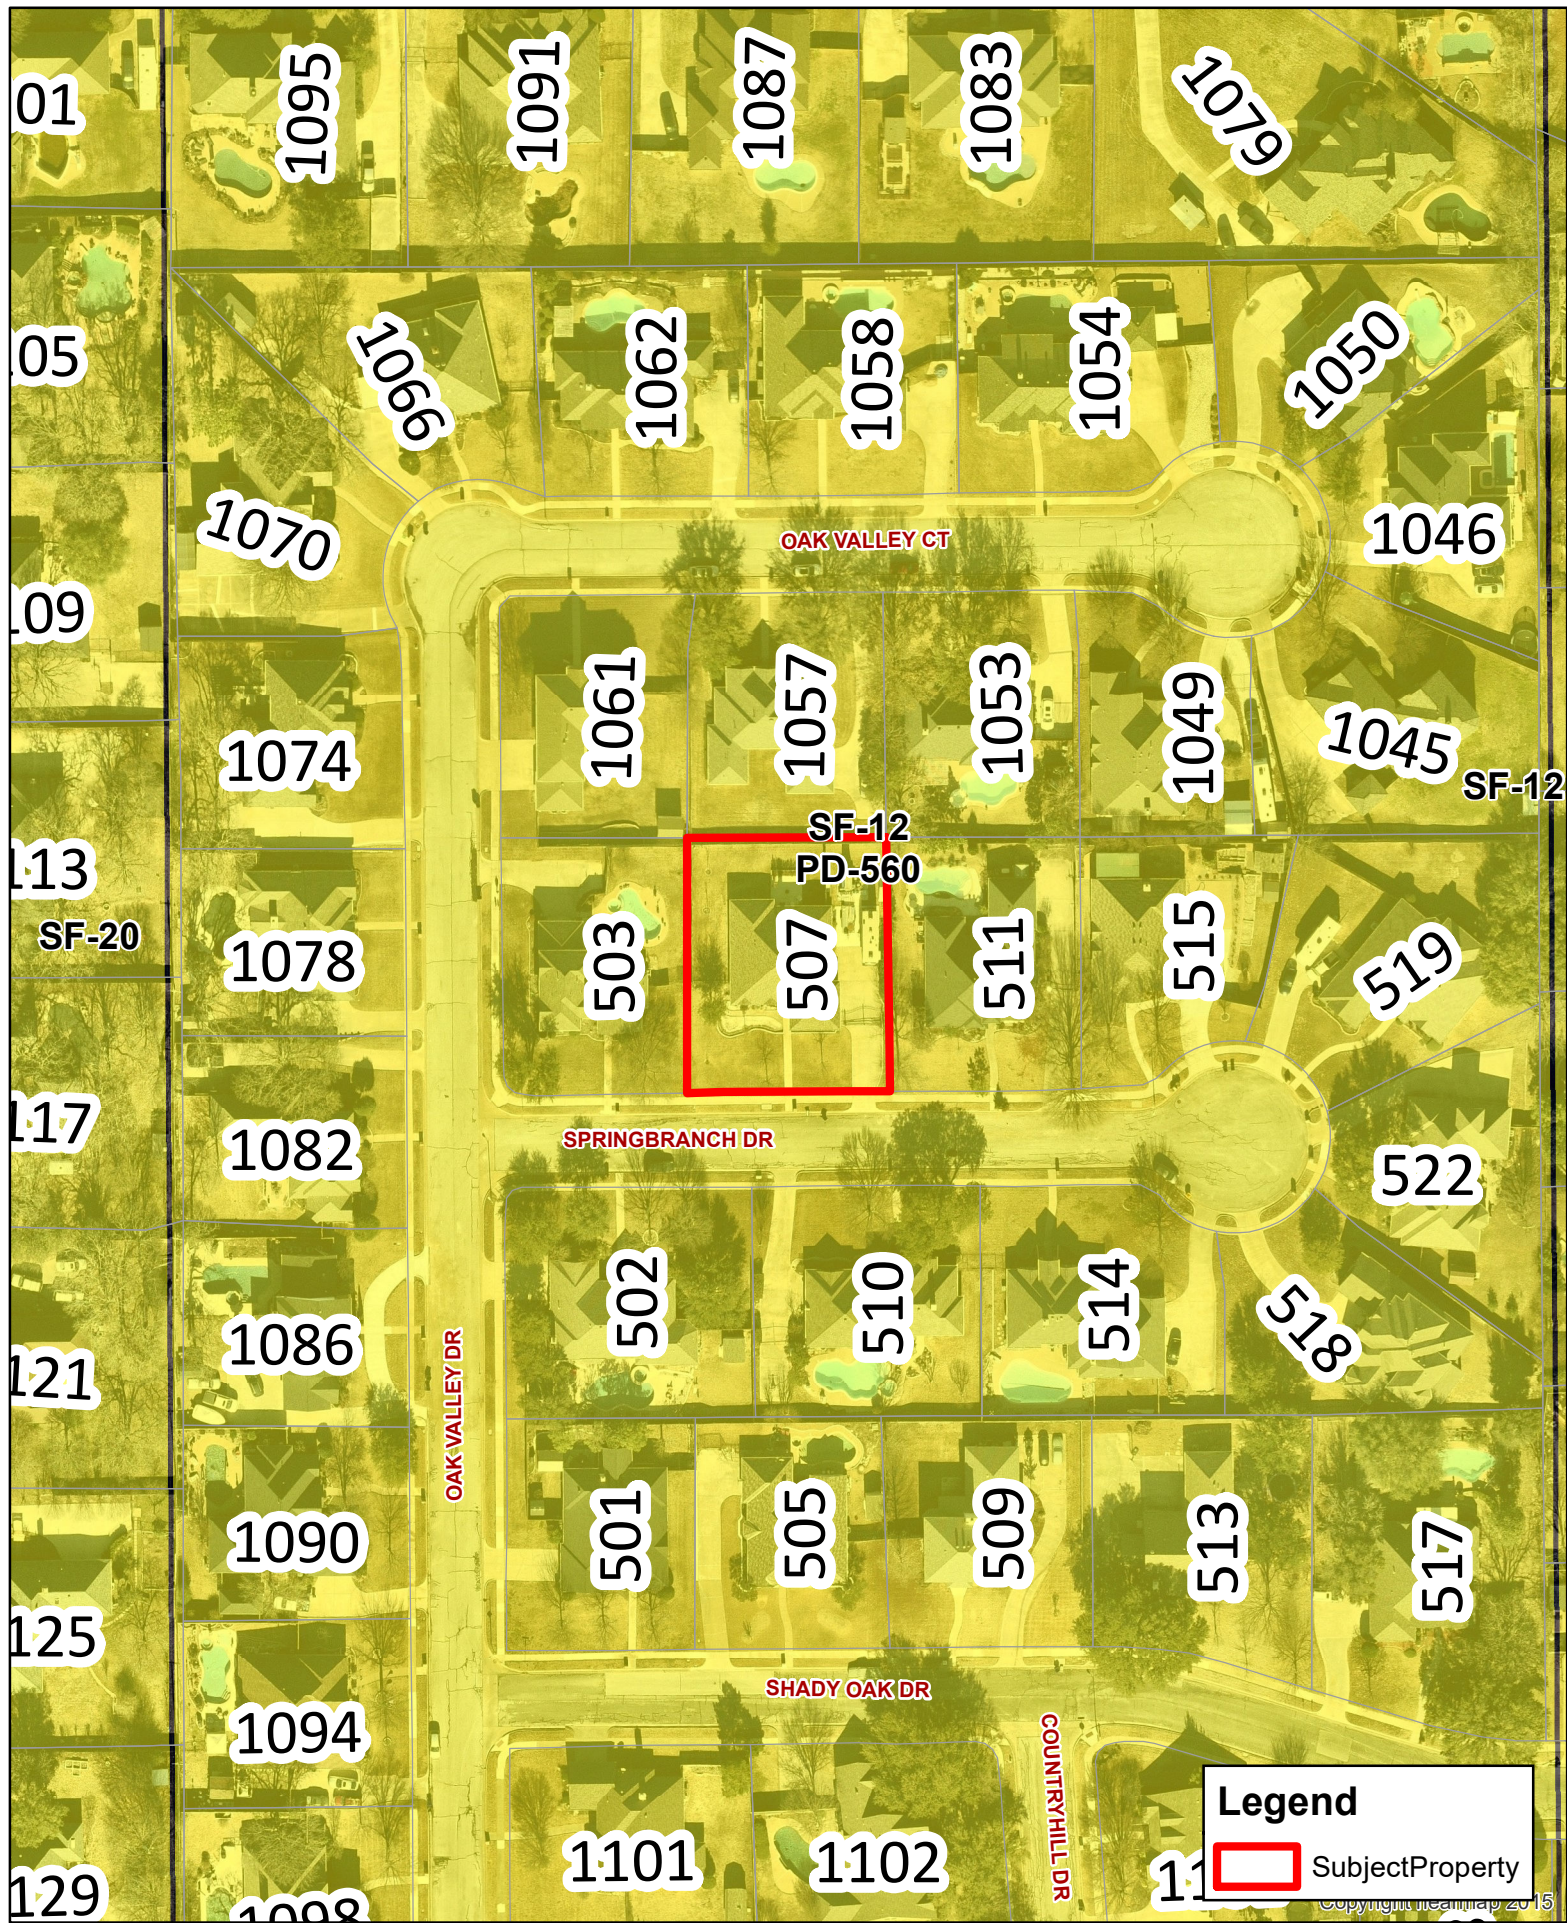

**Legend**

SubjectProperty

Updated: 4/19/2023

**507 Springbranch Dr**

**DISCLAIMER**  
 This data has been compiled for the City of Keller. Various official and unofficial sources were used to gather this information. Every effort was made to ensure the accuracy of this data. However, no guarantee is given or implied to the accuracy of said data.

Copyright MeanMap 2015