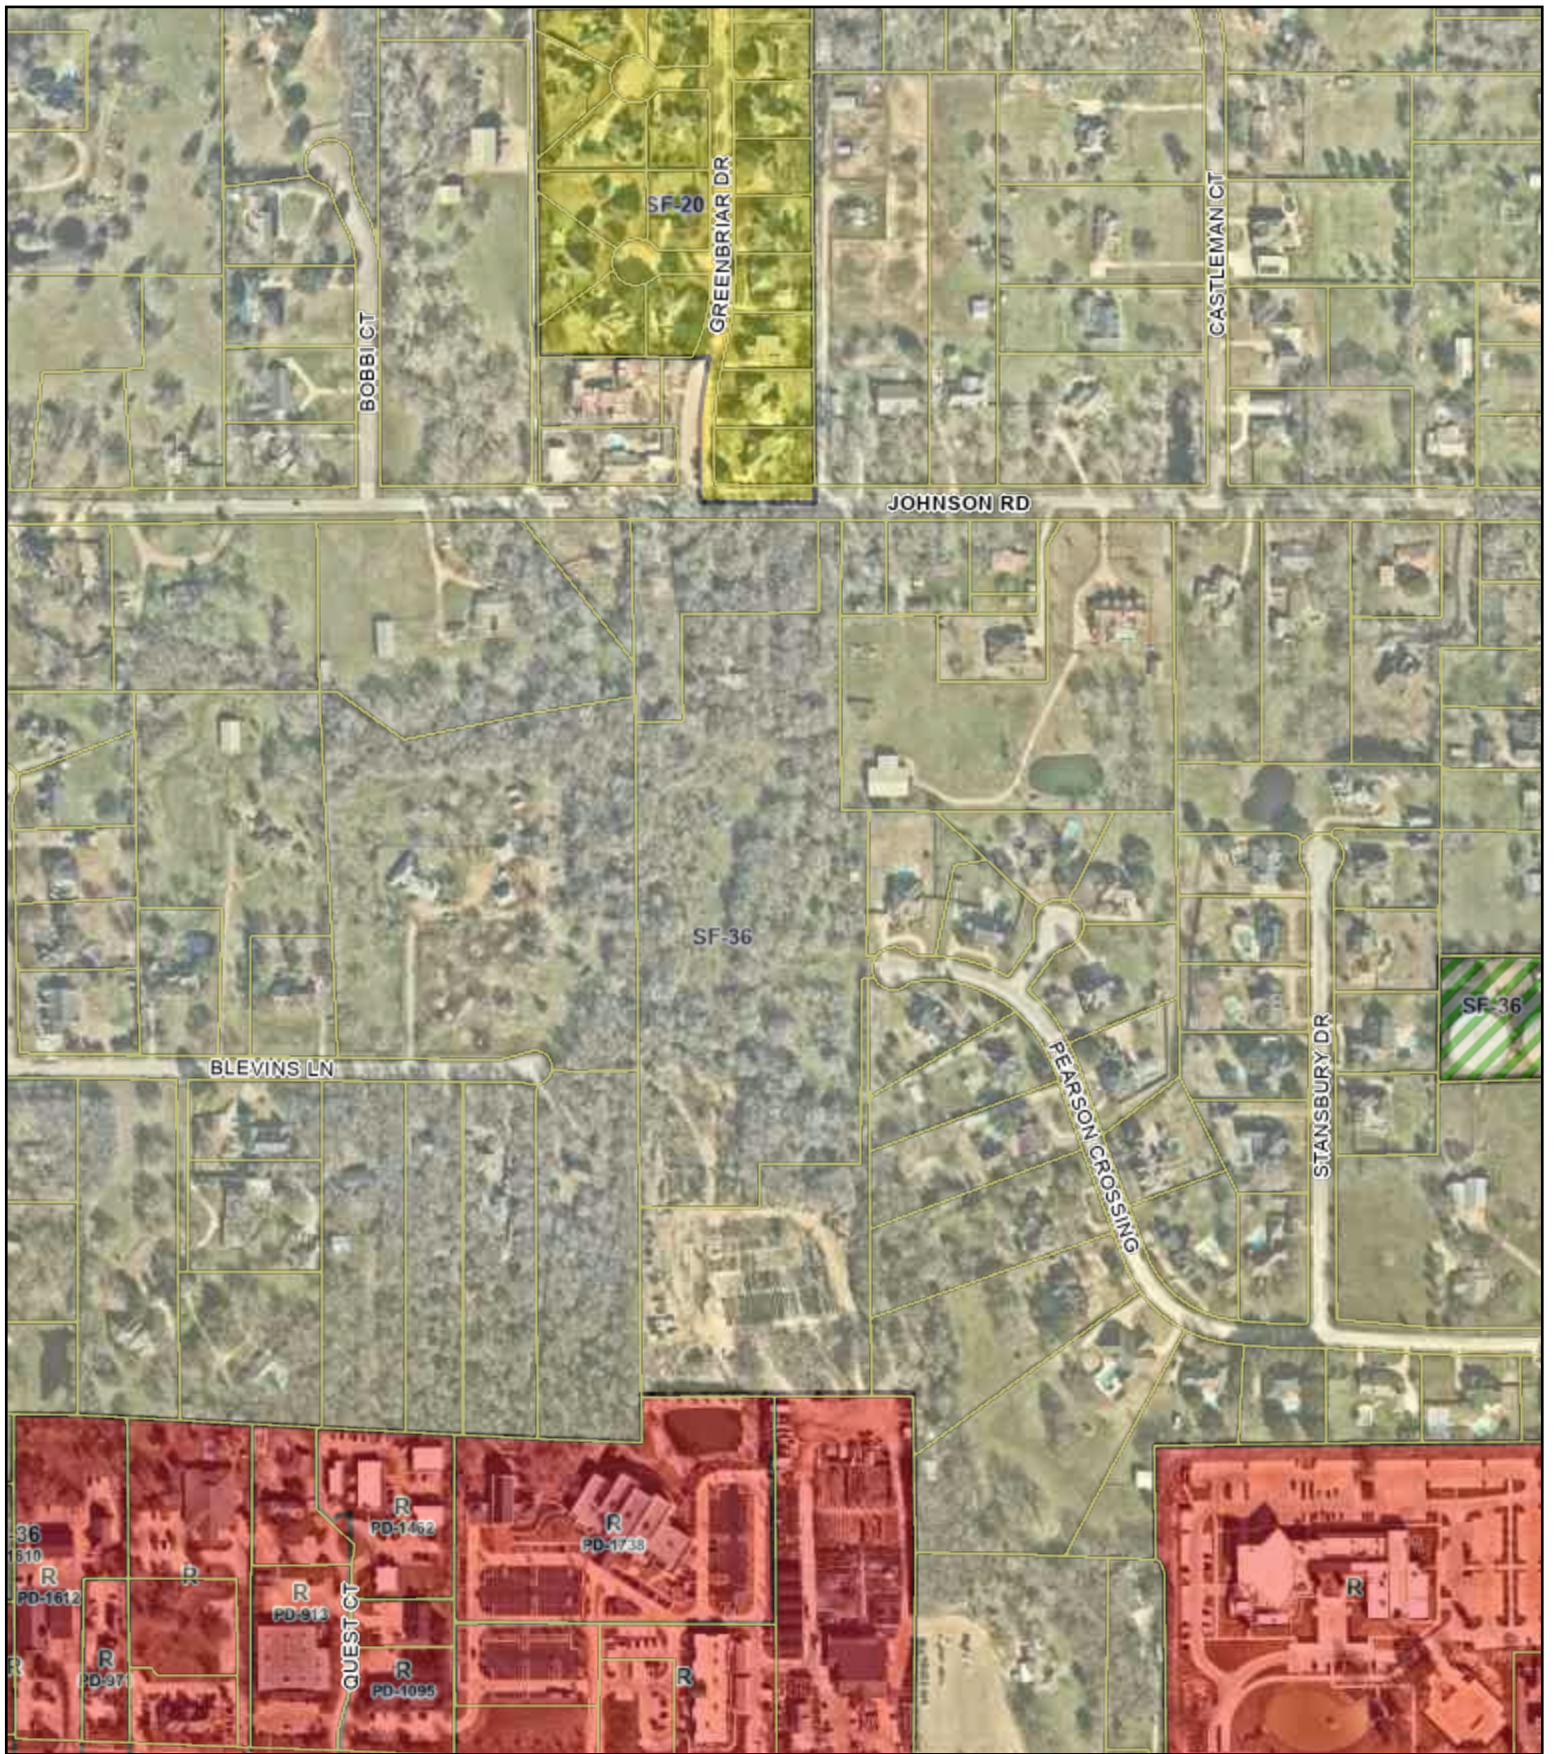

Winding Creek Final Plat - Aerial Map

DISCLAIMER
This data has been compiled for City of Keller. Various official and unofficial sources were used to gather this information. Every effort was made to ensure the accuracy of this data, however, no guarantee is given or implied as to the accuracy of said data.

5/8/2024

Winding Creek Final Plat - Zoning Map

5/8/2024

DISCLAIMER
 This data has been compiled for City of Keller. Various official and unofficial sources were used to gather this information. Every effort was made to ensure the accuracy of this data, however, no guarantee is given or implied as to the accuracy of said data.