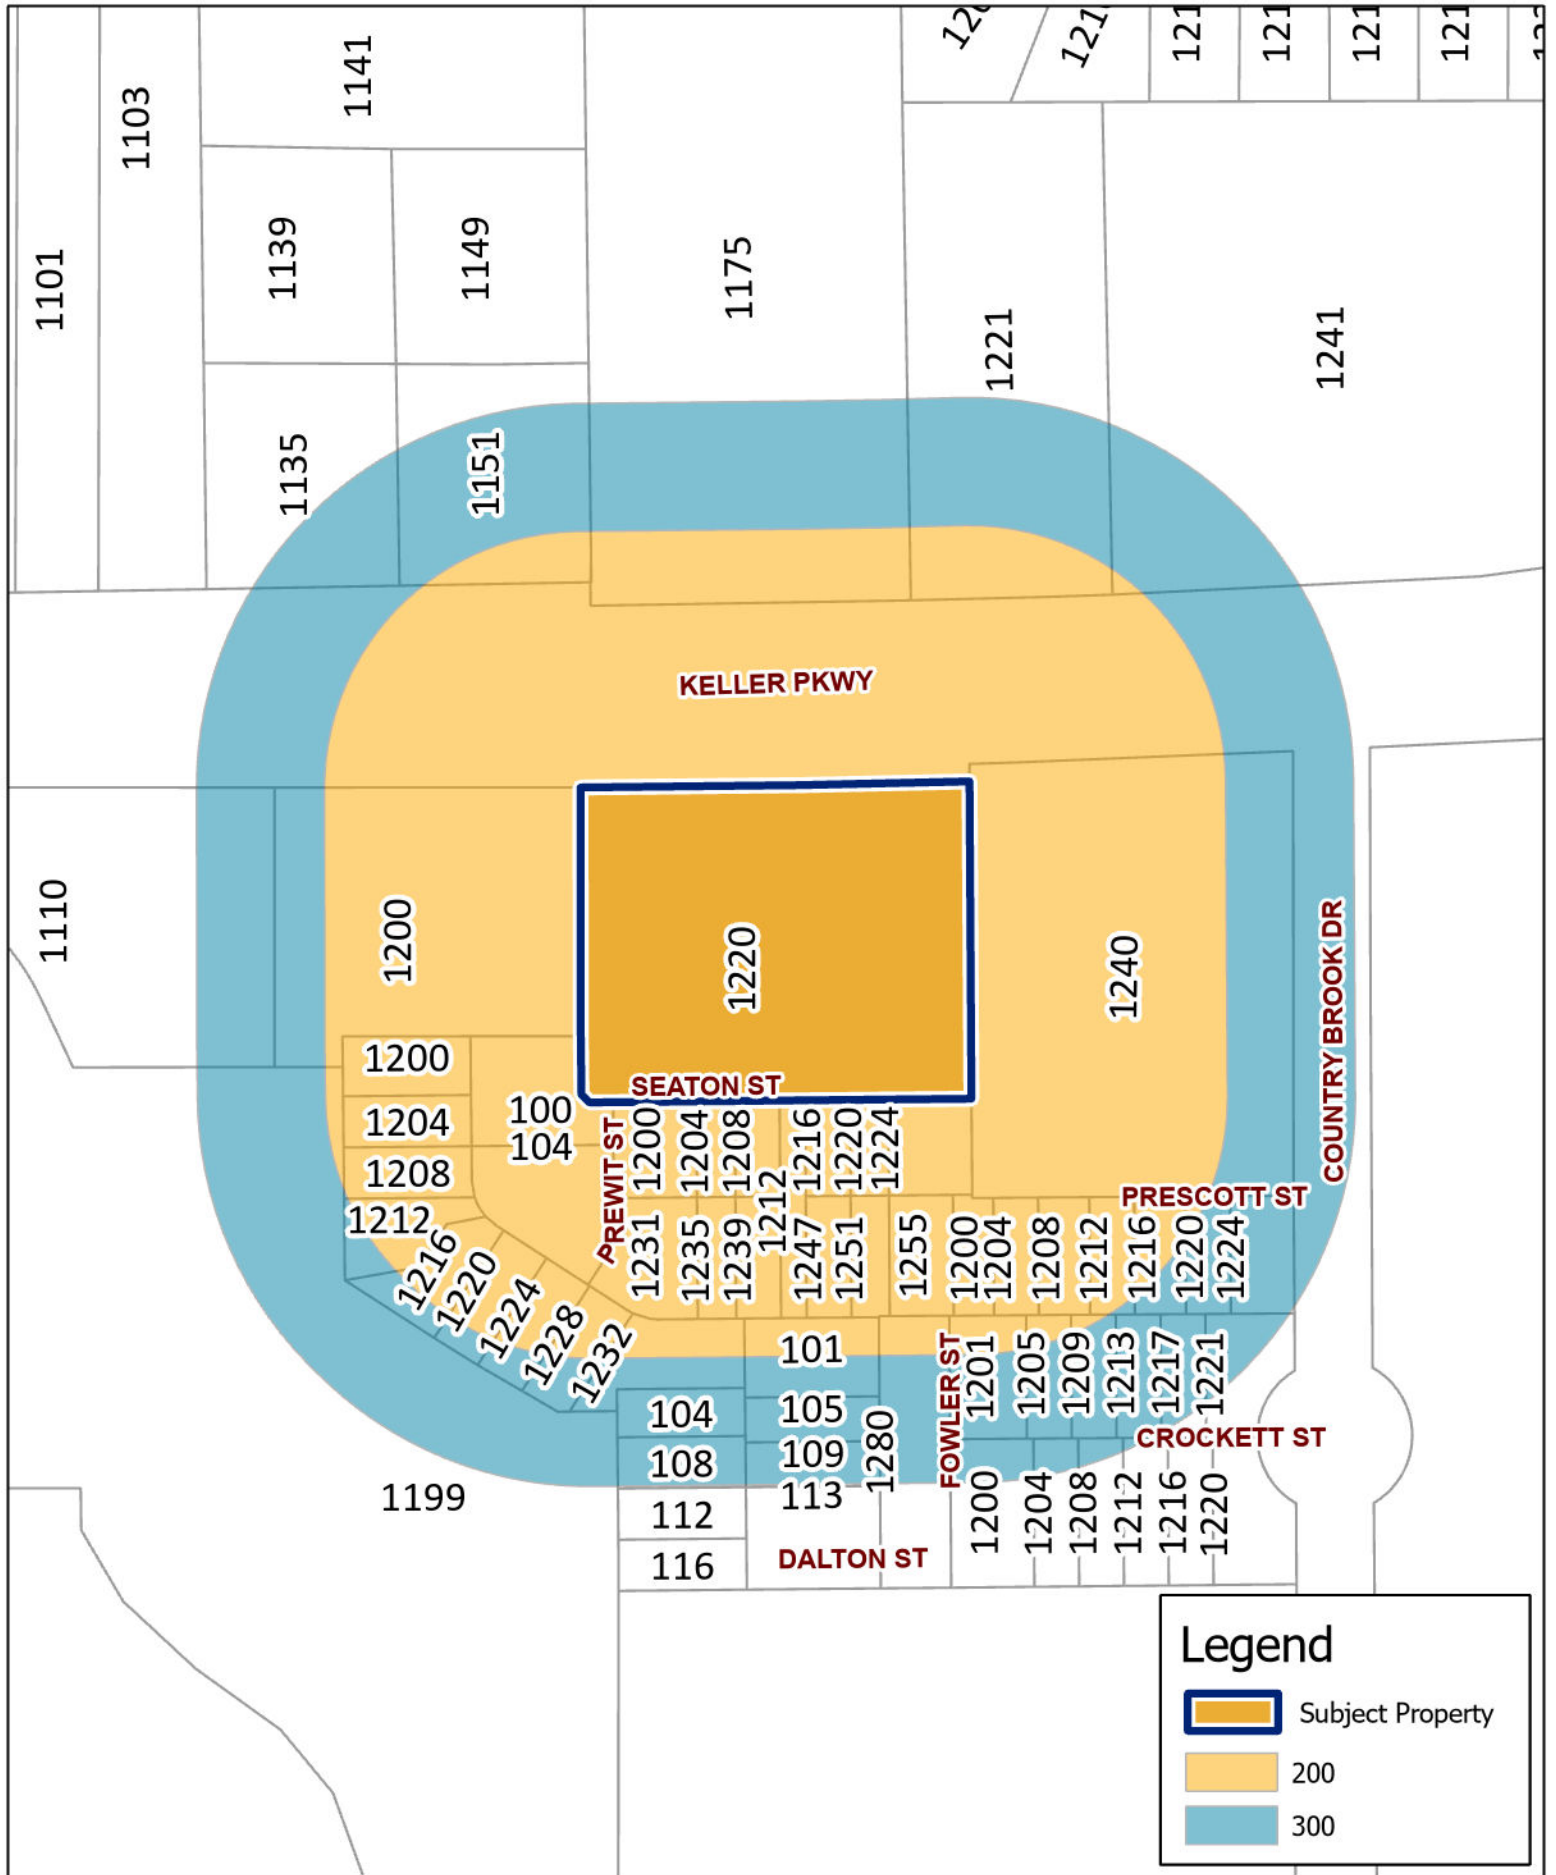

1220 Keller Pkwy

Updated: 10/22/2024

Legend

- Subject Property
- 200
- 300

DISCLAIMER
 This data has been compiled for the City of Keller. Various official and unofficial sources were used to gather this information. Every effort was made to ensure the accuracy of this data. However, no guarantee is given or implied to the accuracy of said data.

1220 Keller Pkwy