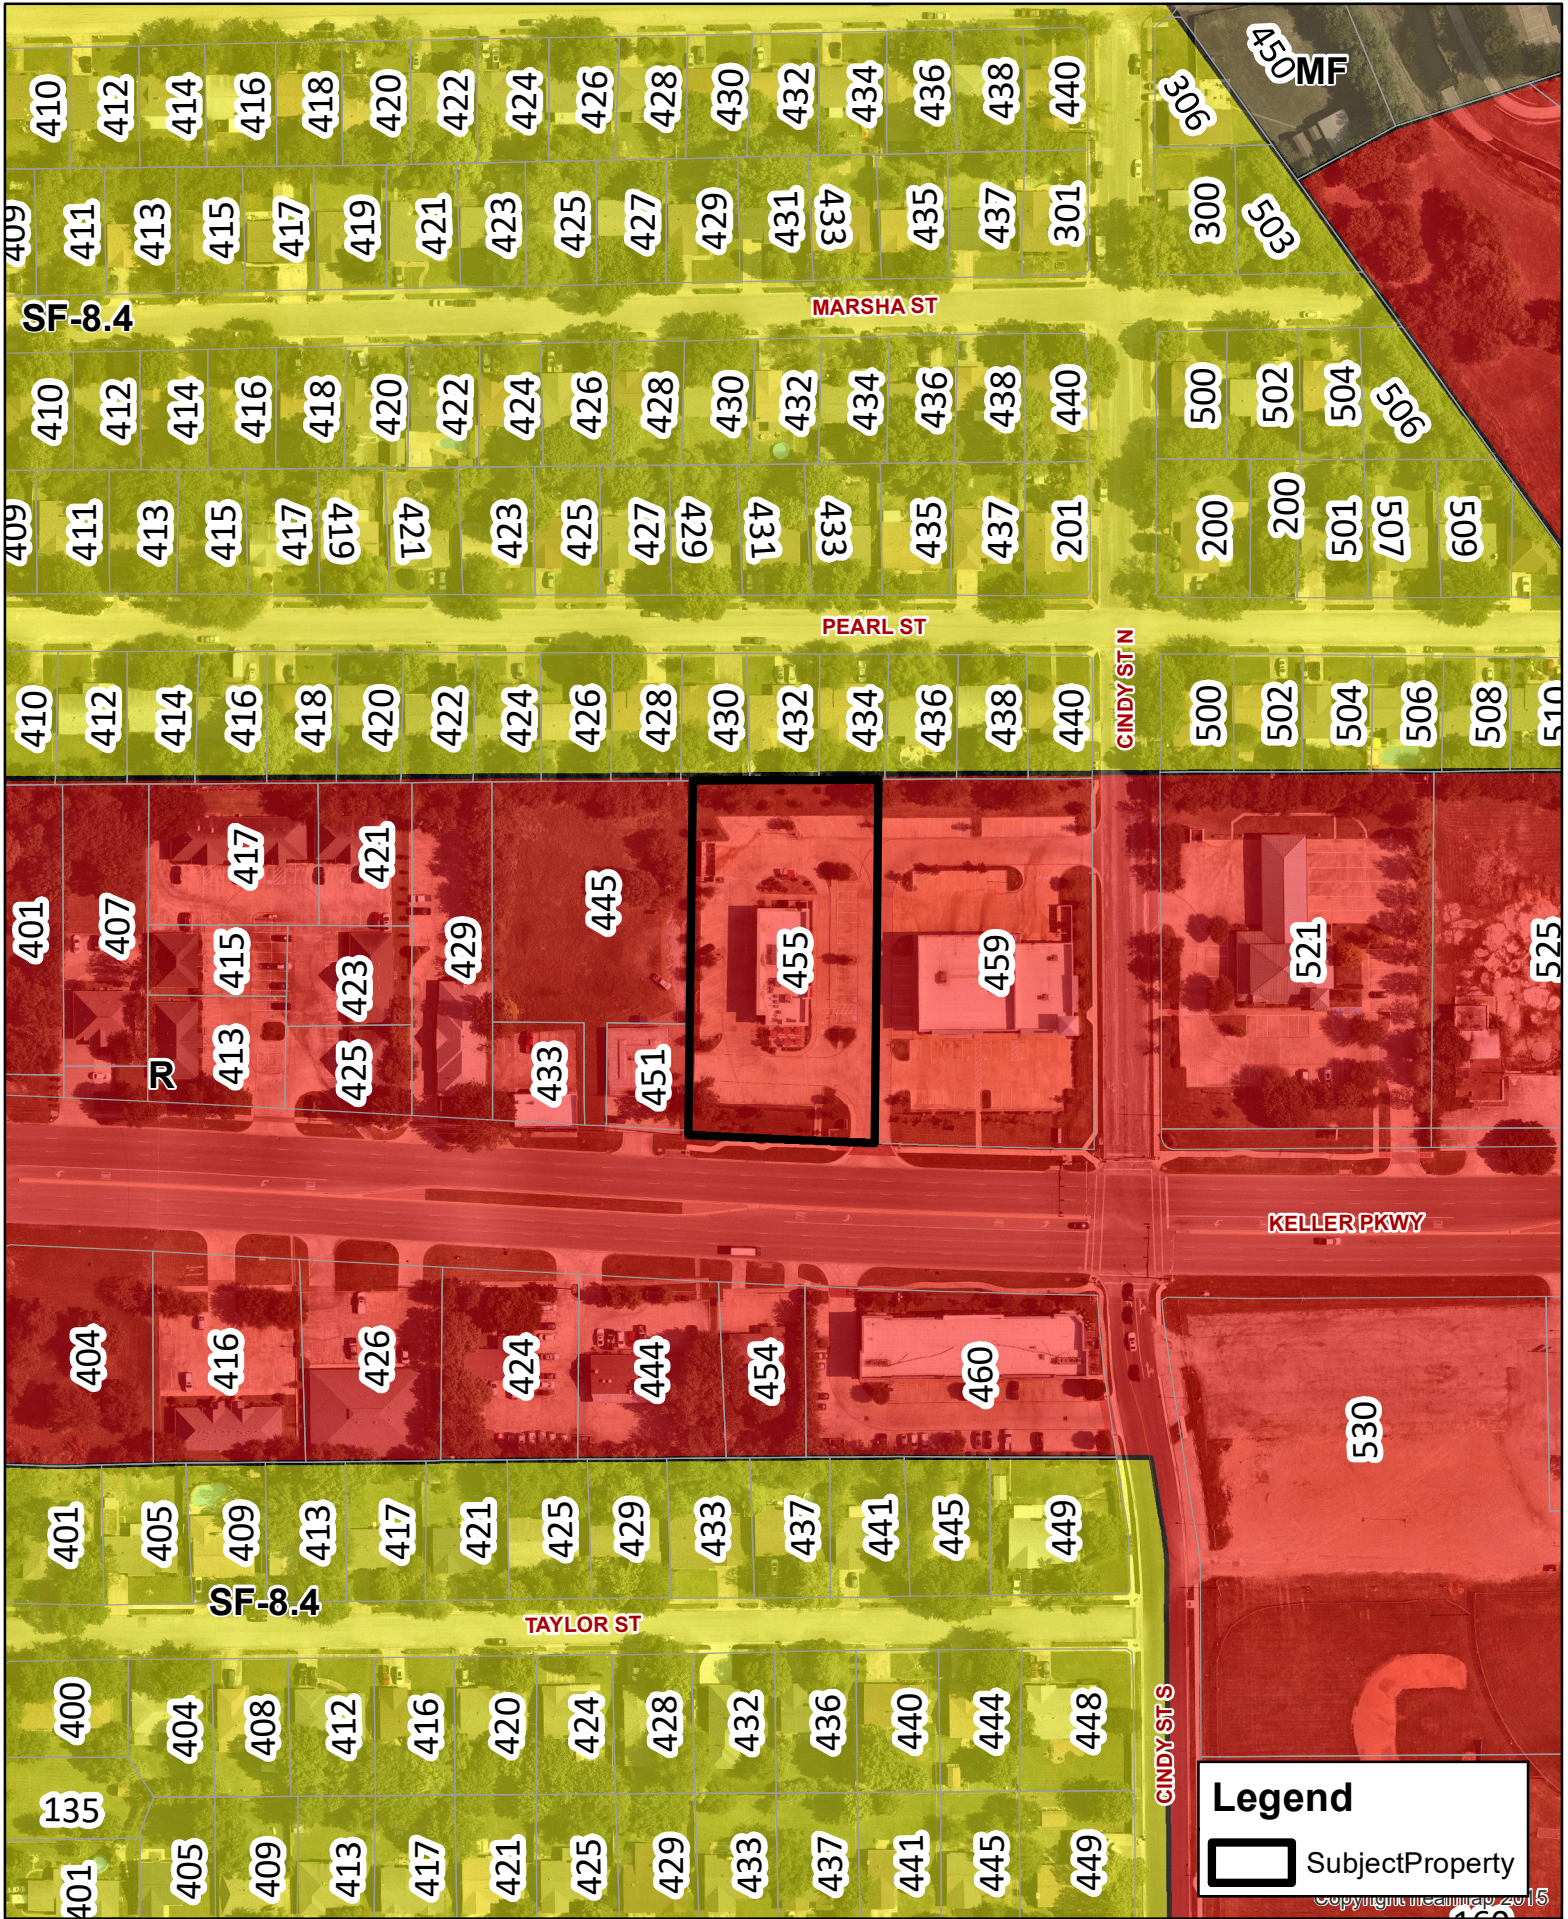

**Las Palapas
SUP-20-0025
455 Keller Pkwy**

Updated: 11/23/2020

DISCLAIMER
This data has been compiled for the City of Keller. Various official and unofficial sources were used to gather this information. Every effort was made to ensure the accuracy of this data. However, no guarantee is given or implied to the accuracy of said data.