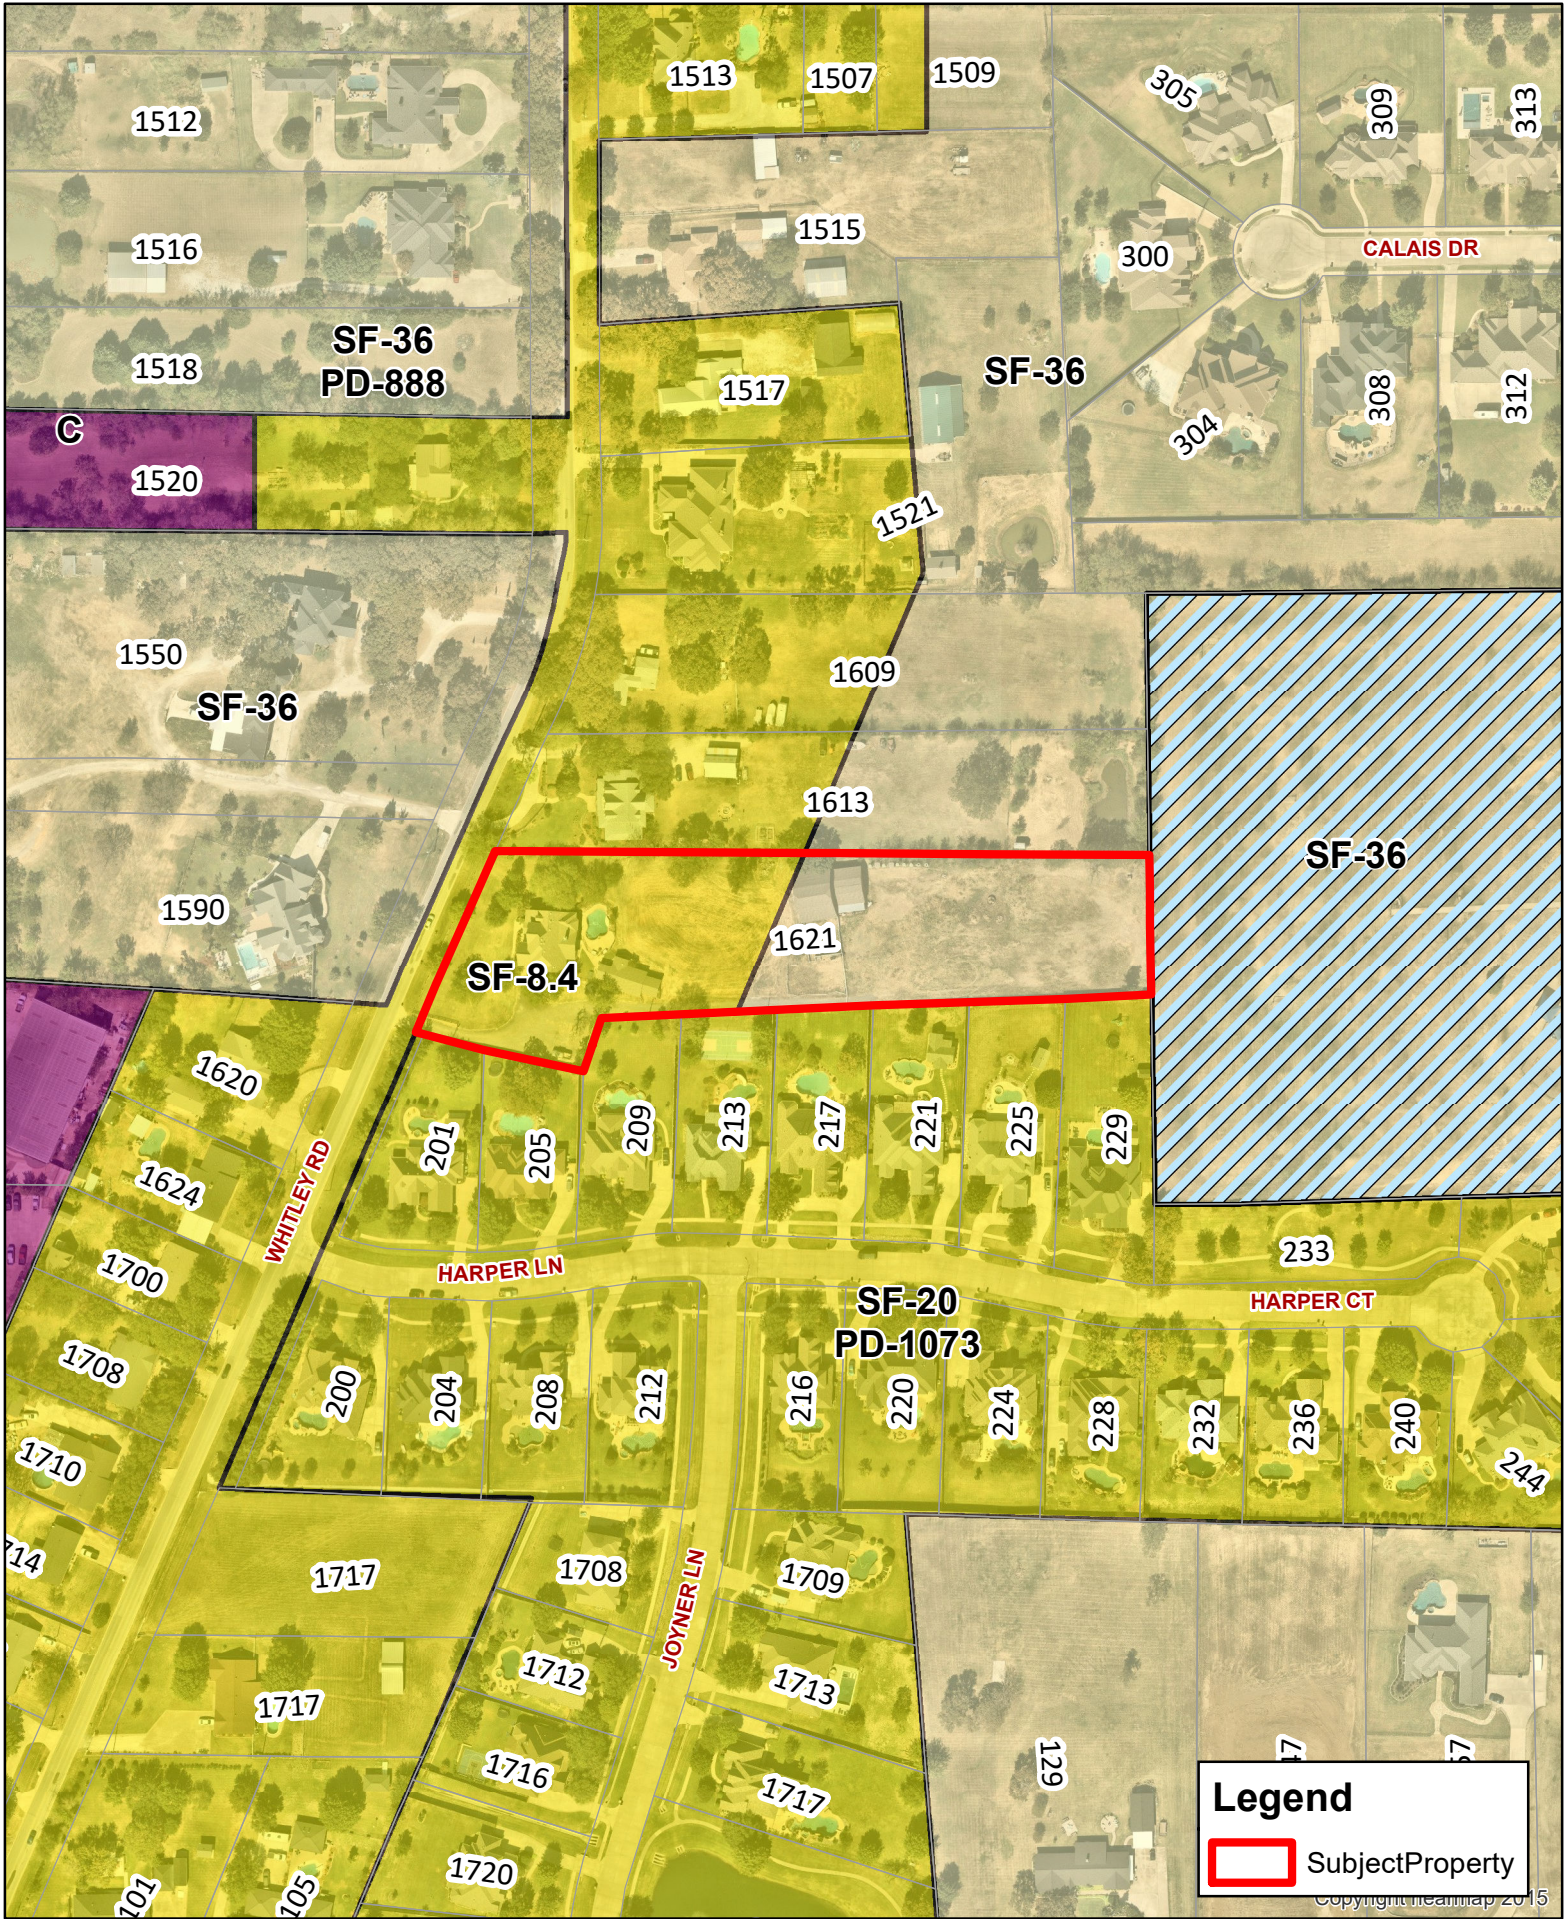

Legend

 SubjectProperty

Copyright 2015

Updated: 11/28/2022

SUP-22-0037
1621 Whitley Rd

DISCLAIMER
 This data has been compiled for the City of Keller.
 Various official and unofficial sources were used to gather this information.
 Every effort was made to ensure the accuracy of this data.
 However, no guarantee is given or implied to the accuracy of said data.

Legend

SubjectProperty

Copyright iearnmap 2015

Updated: 11/28/2022

SUP-22-0037
1621 Whitley Rd

DISCLAIMER
 This data has been compiled for the City of Keller. Various official and unofficial sources were used to gather this information. Every effort was made to ensure the accuracy of this data. However, no guarantee is given or implied to the accuracy of said data.