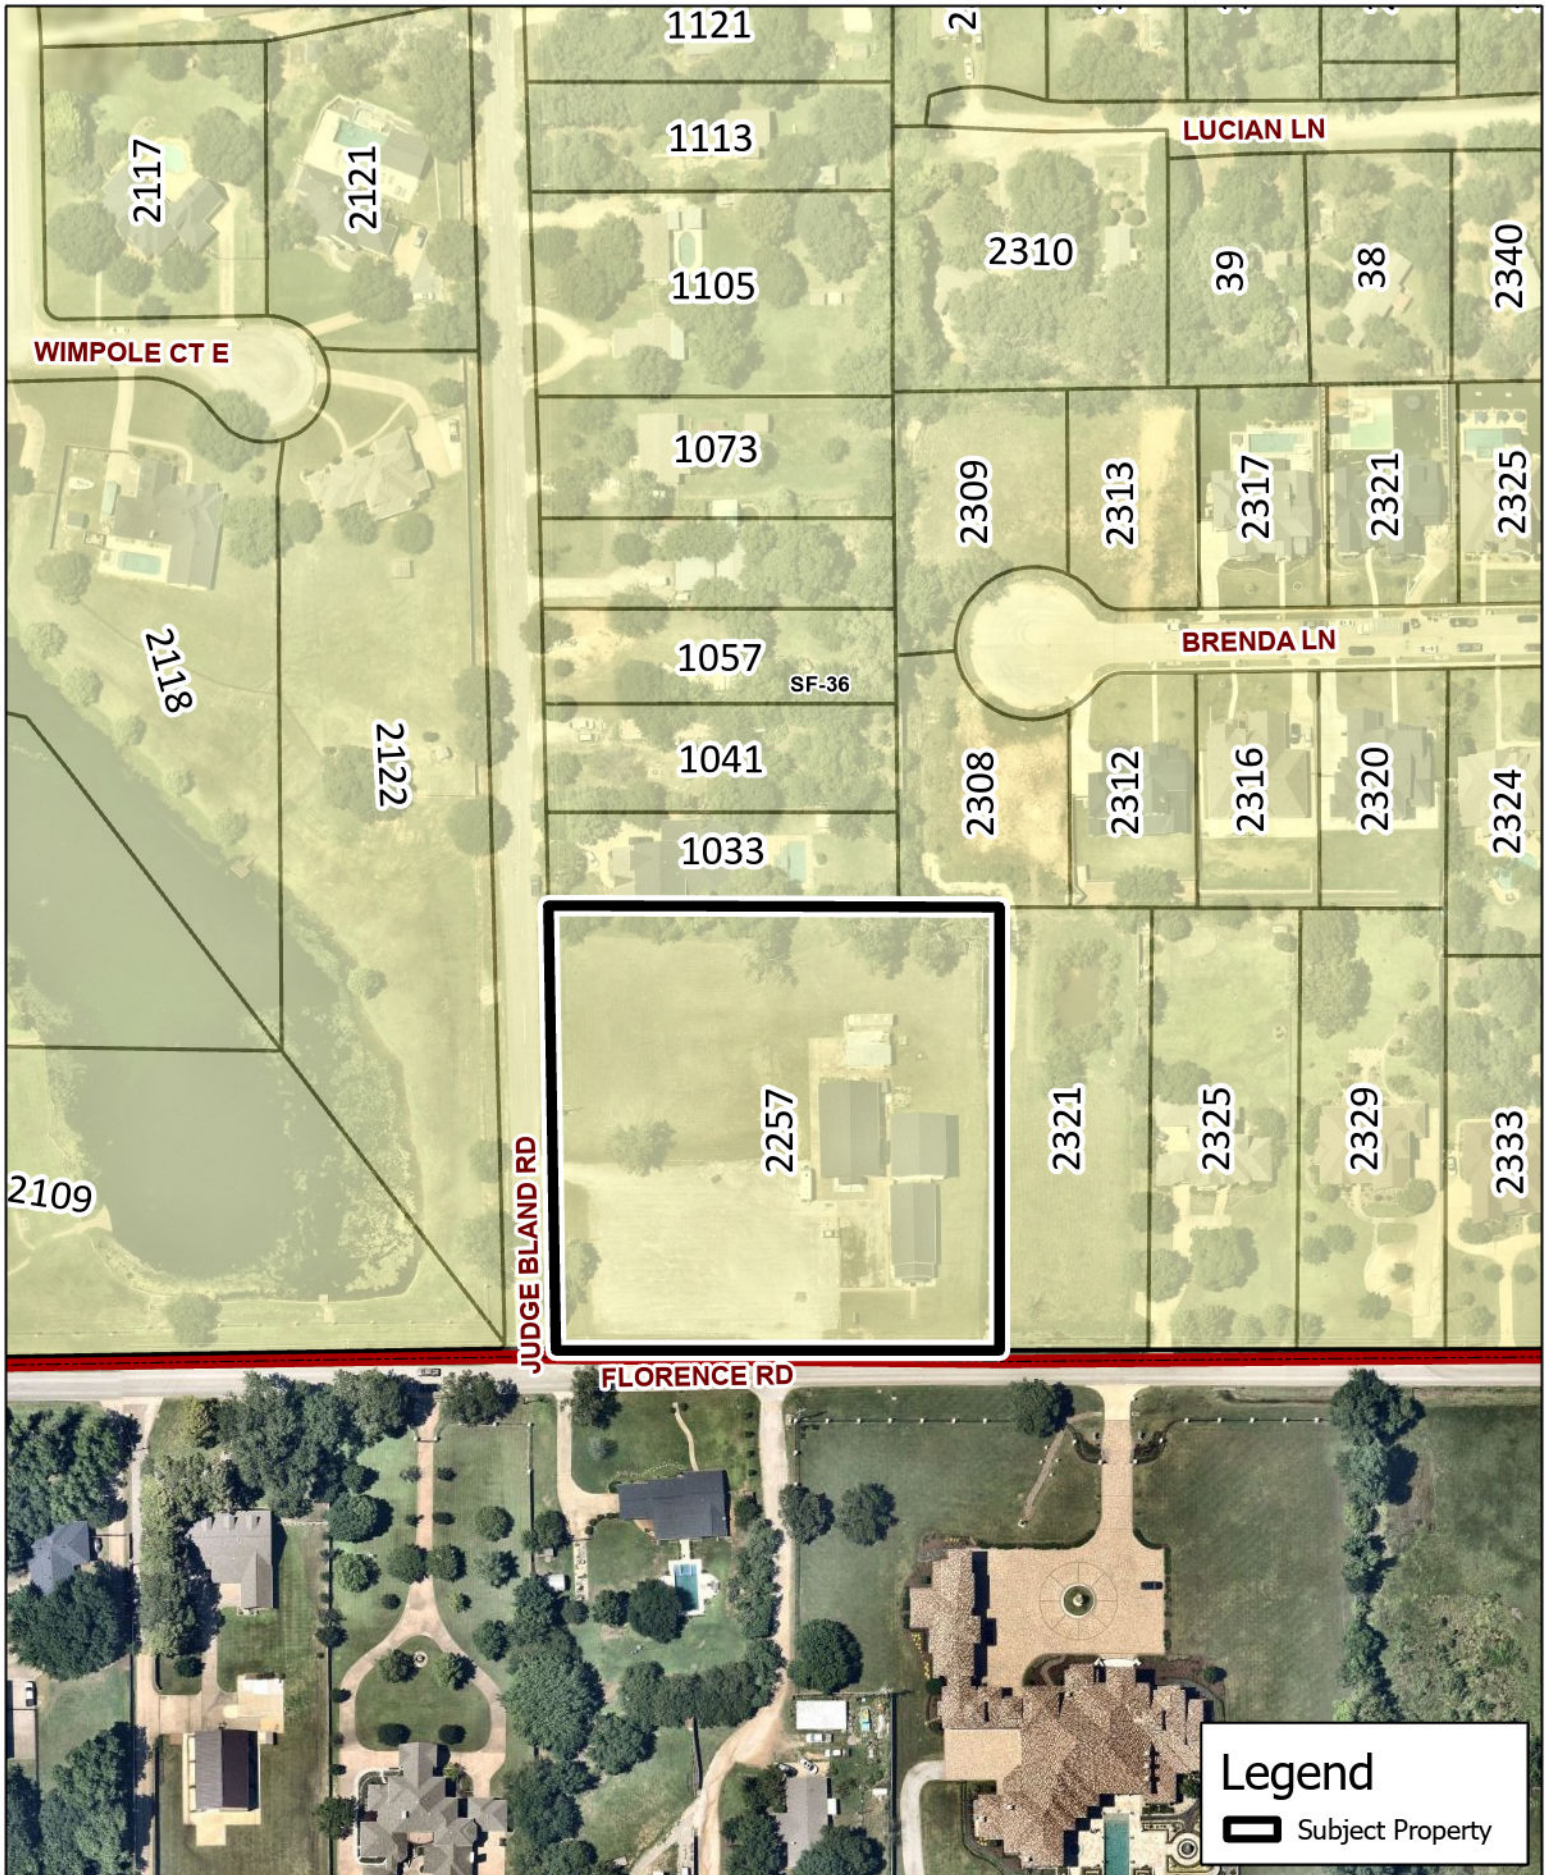

DISCLAIMER
This data has been compiled for the City of Keller.
Various official and unofficial sources were used to gather this information.
Every effort was made to ensure the accuracy of this data.
However, no guarantee is given or implied to the accuracy of said data.

ZONE-2407-0001
2257 Florence Rd

Updated: 7/10/2024