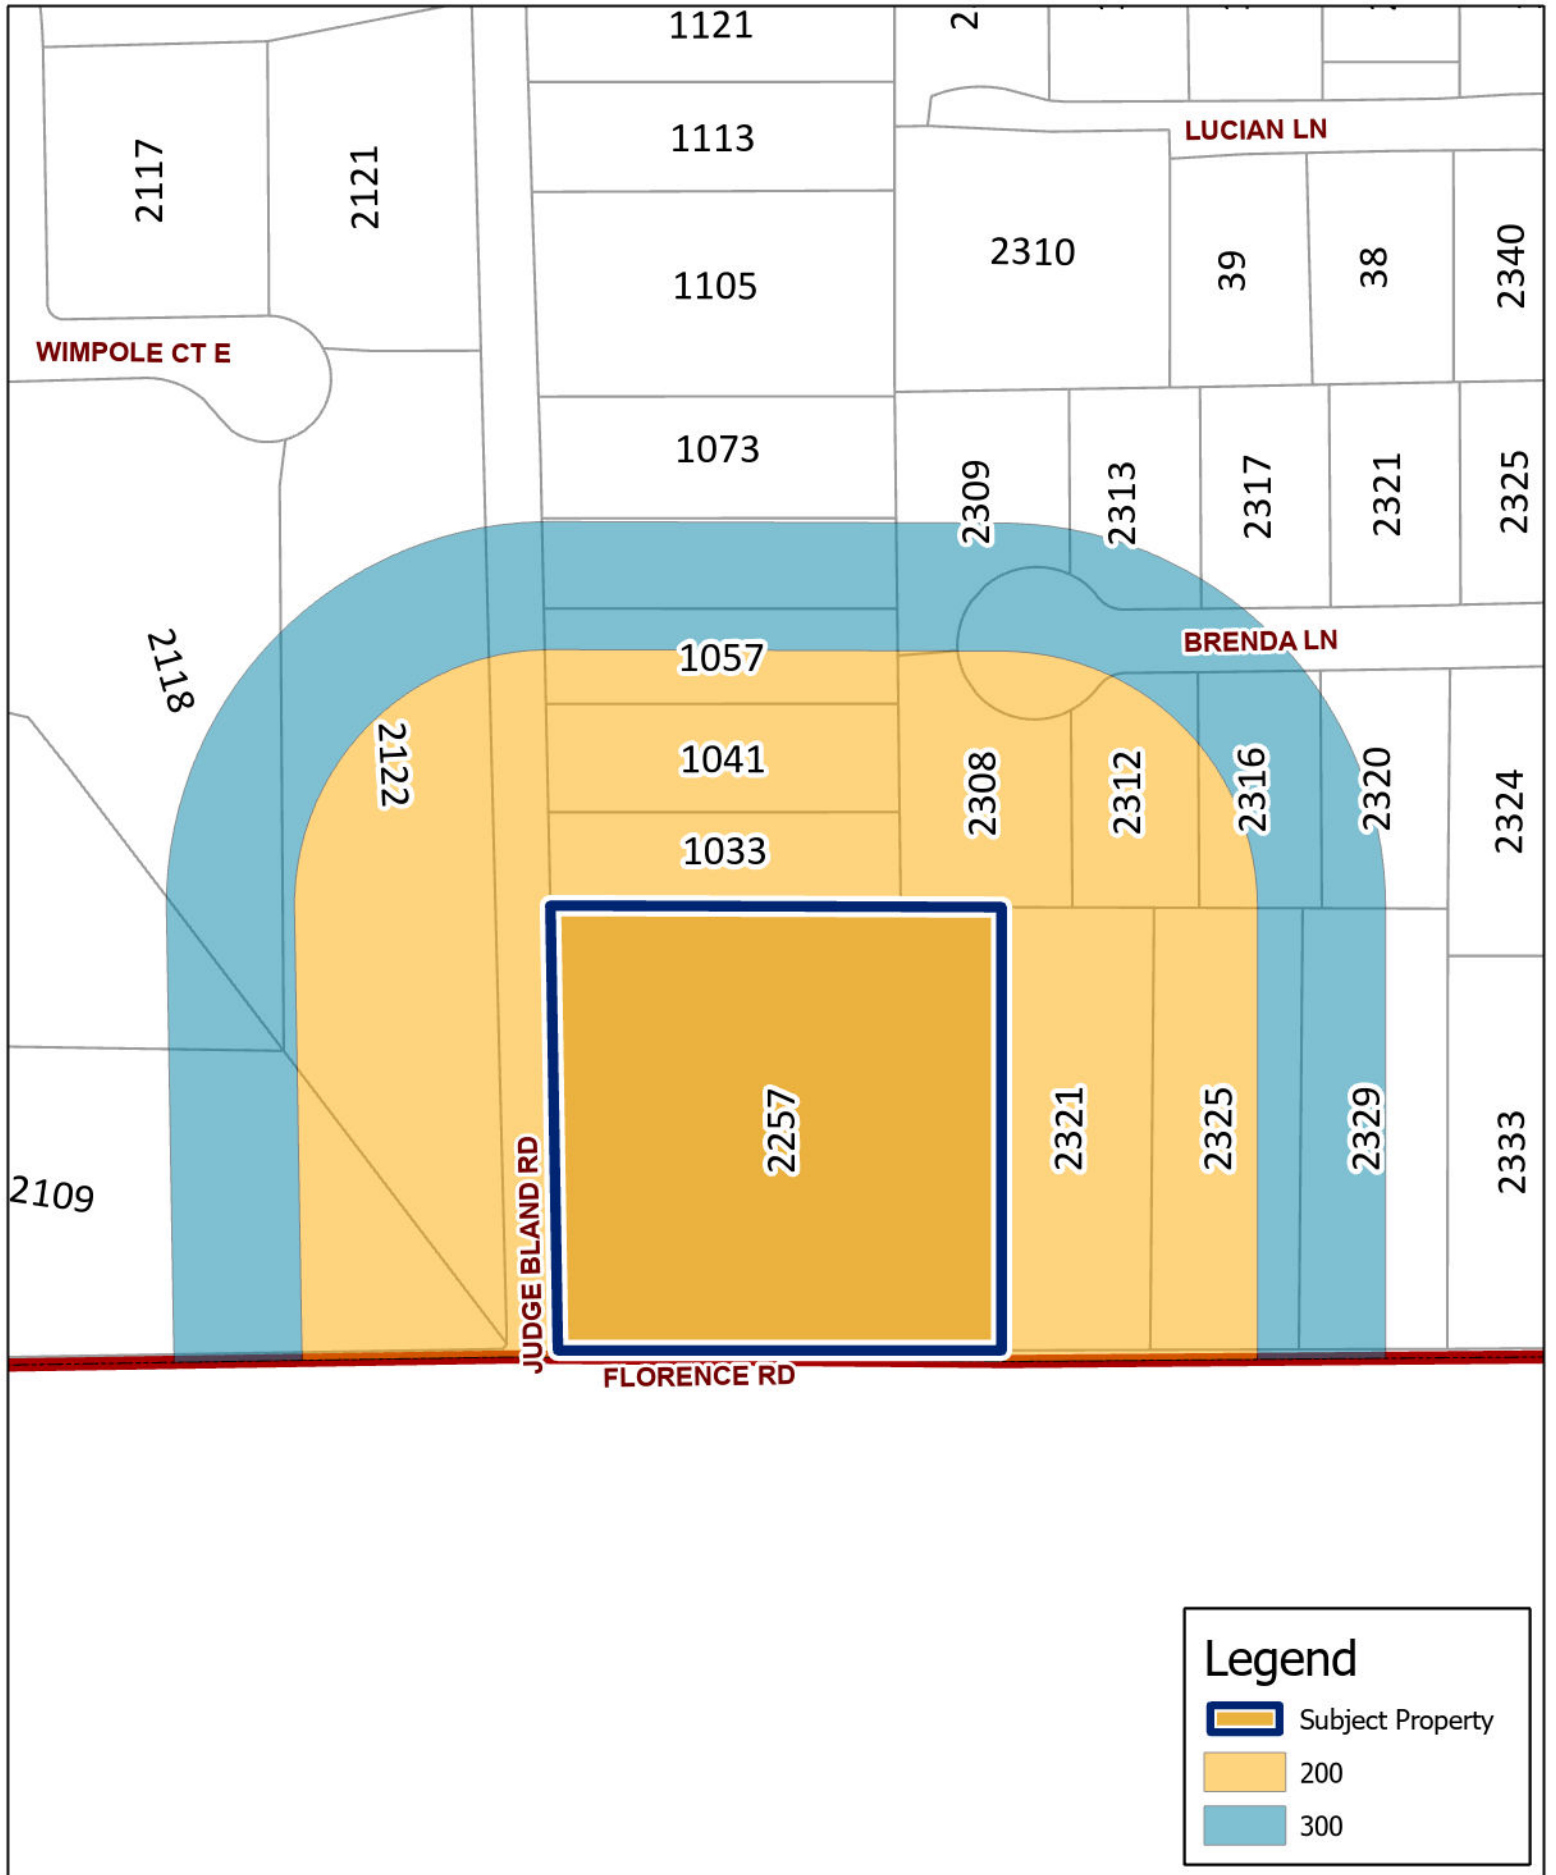

ZONE-2407-0001
2257 Florence Rd

 Updated: 7/10/2024

Legend

- Subject Property
- 200
- 300

DISCLAIMER
 This data has been compiled for the City of Keller.
 Various official and unofficial sources were used to gather this information.
 Every effort was made to ensure the accuracy of this data.
 However, no guarantee is given or implied to the accuracy of said data.