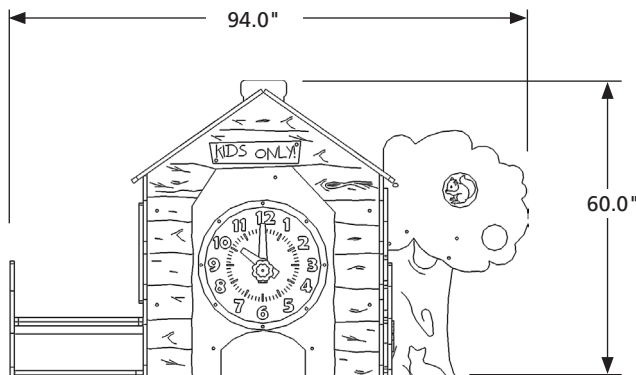

Henderson®
 Providing Playground Fun™

JUNIOR LOG CABIN

Model:	SA-TE055-00
Description:	Junior Log Cabin, a small playhouse adventure with table with multiple play activities.
Materials:	An assembly of 0.75" (19mm) sheet polyethylene parts are stress-relieved high-density polyethylene with ultraviolet (U.V.) light stabilizers and anti-static guard. Metal frame and vandal resistant stainless steel hardware.
Play Function:	Imaginative, Creative. Explorative, Co-operative play, Social, Discovery and Manipulative Play
Age Group:	18M to 5 years CSA-Z614, 2 to 5 years ASTM F1487
Finish:	Polyester powder coating applied electrostatically over shot blasted and zinc primer coated substrate
Installation:	Can be secured to ground with leg anchors.
Maintenance:	Periodically wipe down to keep clean, check and tighten hardware. Check moving components for wear. Use Hendersonplayground Maintenance Checklist.

Dimensions:	IMPERIAL	METRIC
Length:	94.0"	(2388 mm)
Width:	55.0"	(1397 mm)
Height:	60.0"	(1524 mm)
Area Length	19'-11"	(5.5 m)
Area Width	16'-7"	(4.9 m)