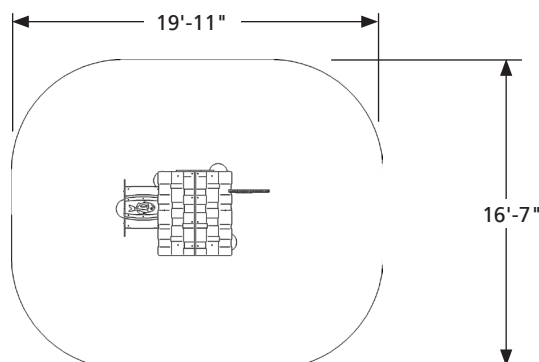

Henderson®
 Providing Playground Fun™

JUNIOR LOG CABIN

Model:	SA-TE055-00
Description:	Junior Log Cabin, a small playhouse adventure with table with multiple play activities.
Materials:	An assembly of 0.75" (19mm) sheet polyethylene parts are stress-relieved high-density polyethylene with ultraviolet (U.V.) light stabilizers and anti-static guard. Metal frame and vandal resistant stainless steel hardware.
Play Function:	Imaginative, Creative. Explorative, Co-operative play, Social, Discovery and Manipulative Play
Age Group:	18M to 5 years CSA-Z614, 2 to 5 years ASTM F1487
Finish:	Polyester powder coating applied electrostatically over shot blasted and zinc primer coated substrate
Installation:	Can be secured to ground with leg anchors.
Maintenance:	Periodically wipe down to keep clean, check and tighten hardware. Check moving components for wear. Use Hendersonplayground Maintenance Checklist.

Dimensions:	IMPERIAL	METRIC
Length:	94.0"	(2388 mm)
Width:	55.0"	(1397 mm)
Height:	60.0"	(1524 mm)
Area Length	19'-11"	(5.5 m)
Area Width	16'-7"	(4.9 m)