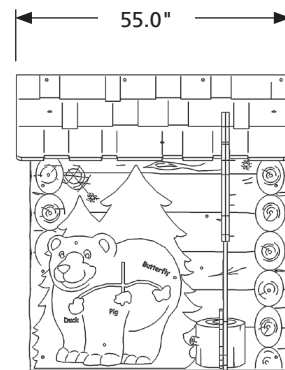

Henderson®
 Providing Playground Fun™

JUNIOR LOG CABIN

Model:	SA-TE055-00
Description:	Junior Log Cabin, a small playhouse adventure with table with multiple play activities.
Materials:	An assembly of 0.75" (19mm) sheet polyethylene parts are stress-relieved high-density polyethylene with ultraviolet (U.V.) light stabilizers and anti-static guard. Metal frame and vandal resistant stainless steel hardware.
Play Function:	Imaginative, Creative. Explorative, Co-operative play, Social, Discovery and Manipulative Play
Age Group:	18M to 5 years CSA-Z614, 2 to 5 years ASTM F1487
Finish:	Polyester powder coating applied electrostatically over shot blasted and zinc primer coated substrate
Installation:	Can be secured to ground with leg anchors.
Maintenance:	Periodically wipe down to keep clean, check and tighten hardware. Check moving components for wear. Use Hendersonplayground Maintenance Checklist.

Dimensions:	IMPERIAL	METRIC
Length:	94.0"	(2388 mm)
Width:	55.0"	(1397 mm)
Height:	60.0"	(1524 mm)
Area Length	19'-11"	(5.5 m)
Area Width	16'-7"	(4.9 m)