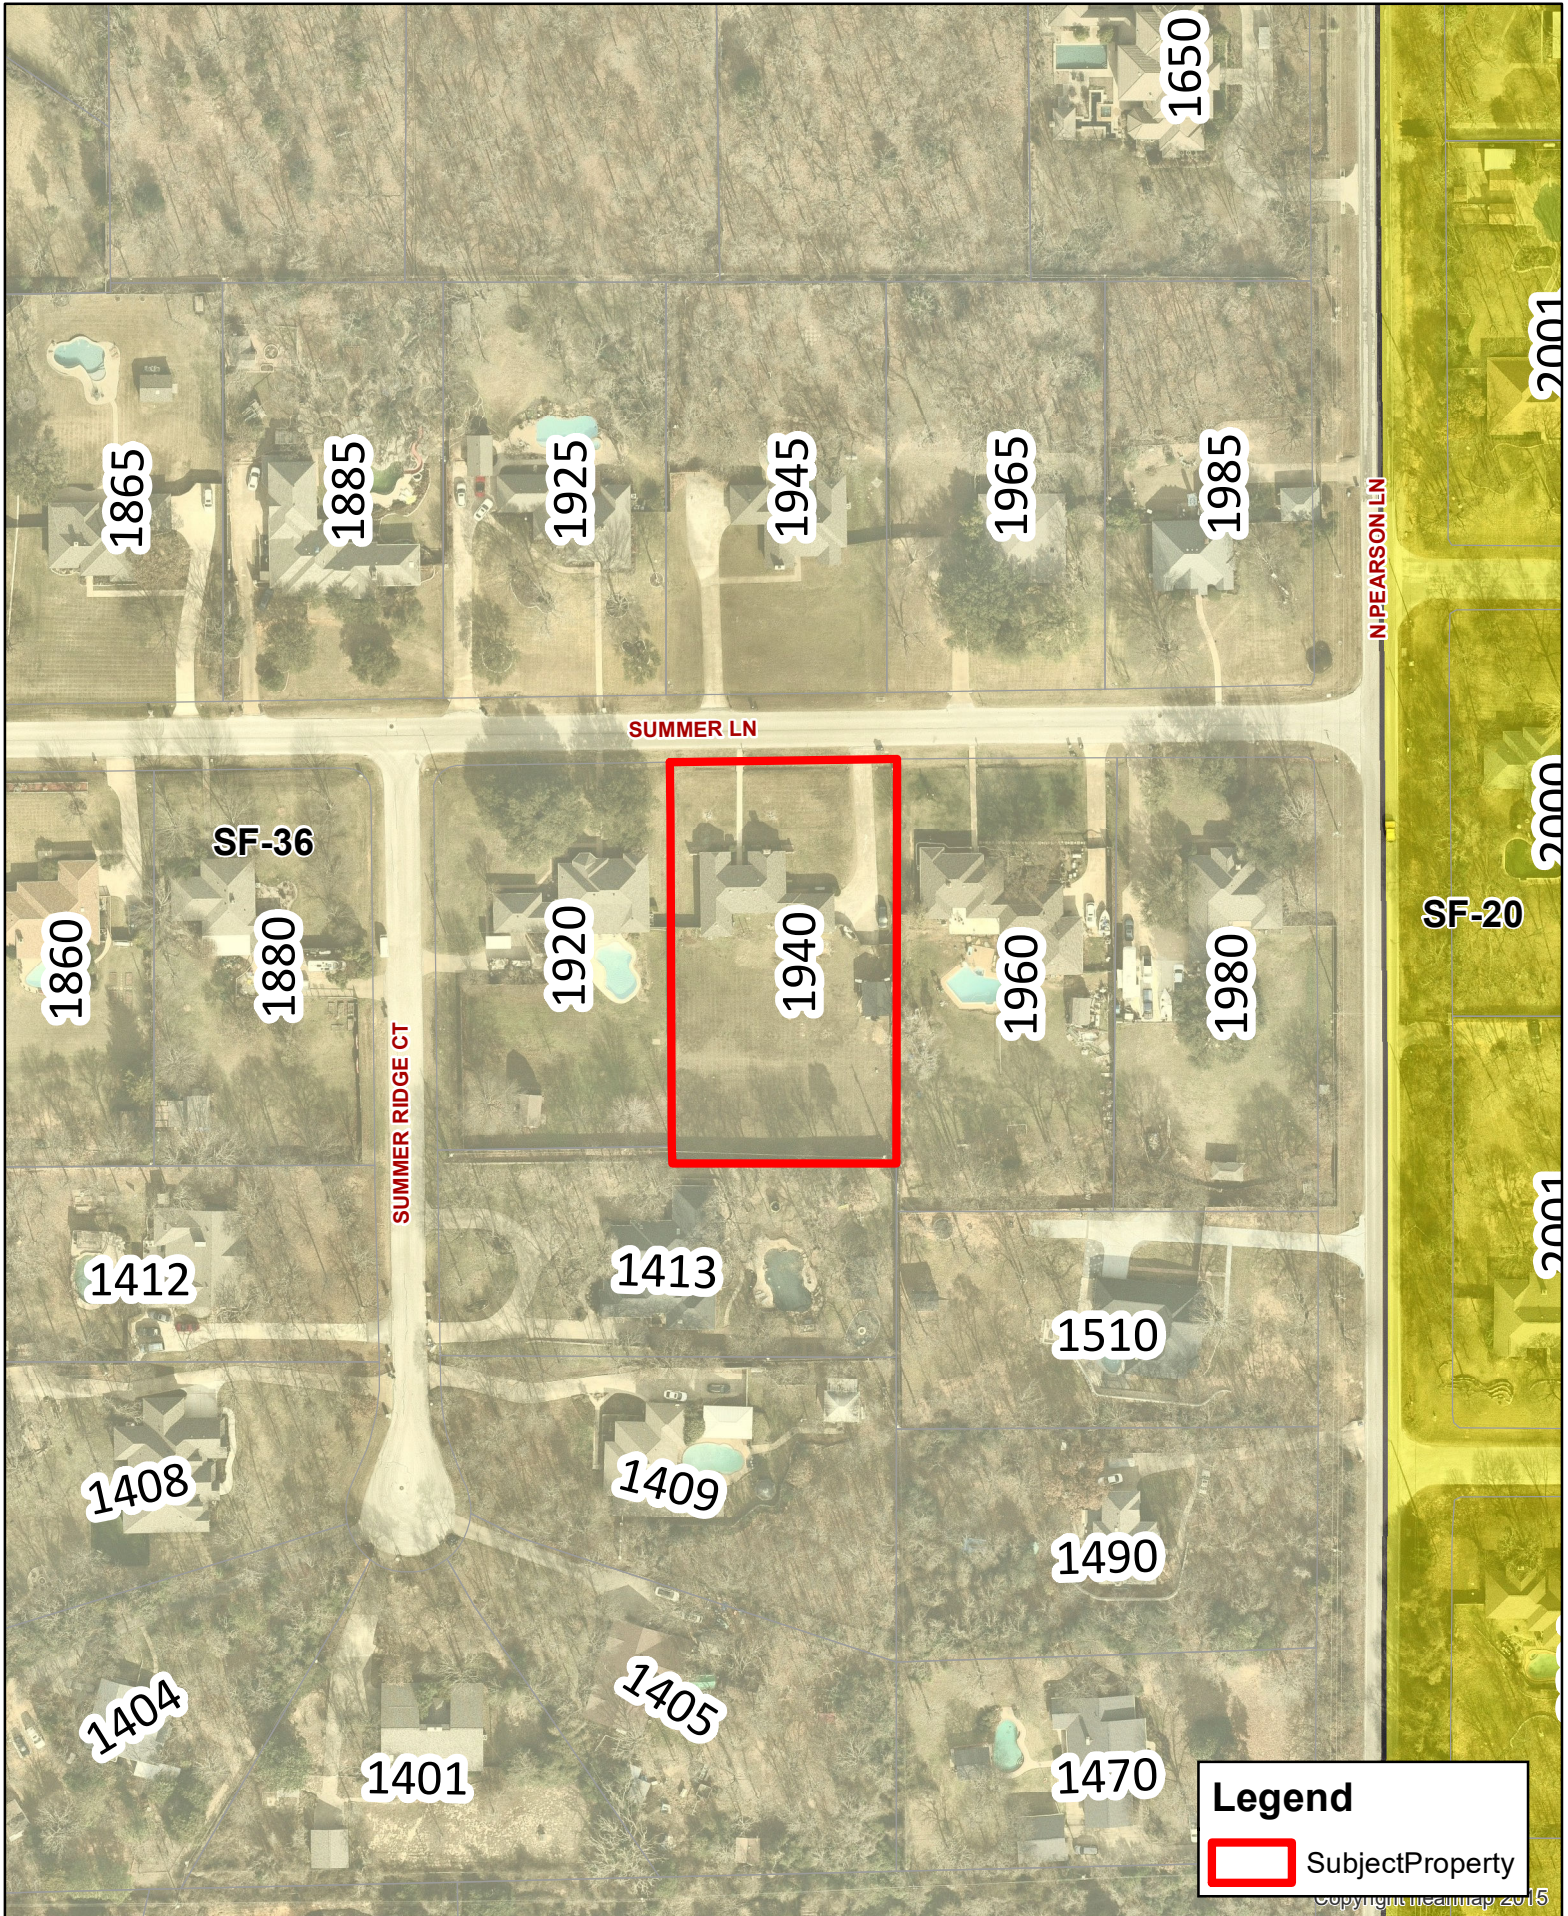

SUMMER LN

SUMMER RIDGE CT

N PEARSON LN

Legend

 SubjectProperty

Updated: 4/22/2022

1940 Summer Ln

DISCLAIMER
This data has been compiled for the City of Keller. Various official and unofficial sources were used to gather this information. Every effort was made to ensure the accuracy of this data. However, no guarantee is given or implied to the accuracy of said data.

1940 Summer Ln

Updated: 4/22/2022

DISCLAIMER
 This data has been compiled for the City of Keller. Various official and unofficial sources were used to gather this information. Every effort was made to ensure the accuracy of this data. However, no guarantee is given or implied to the accuracy of said data.