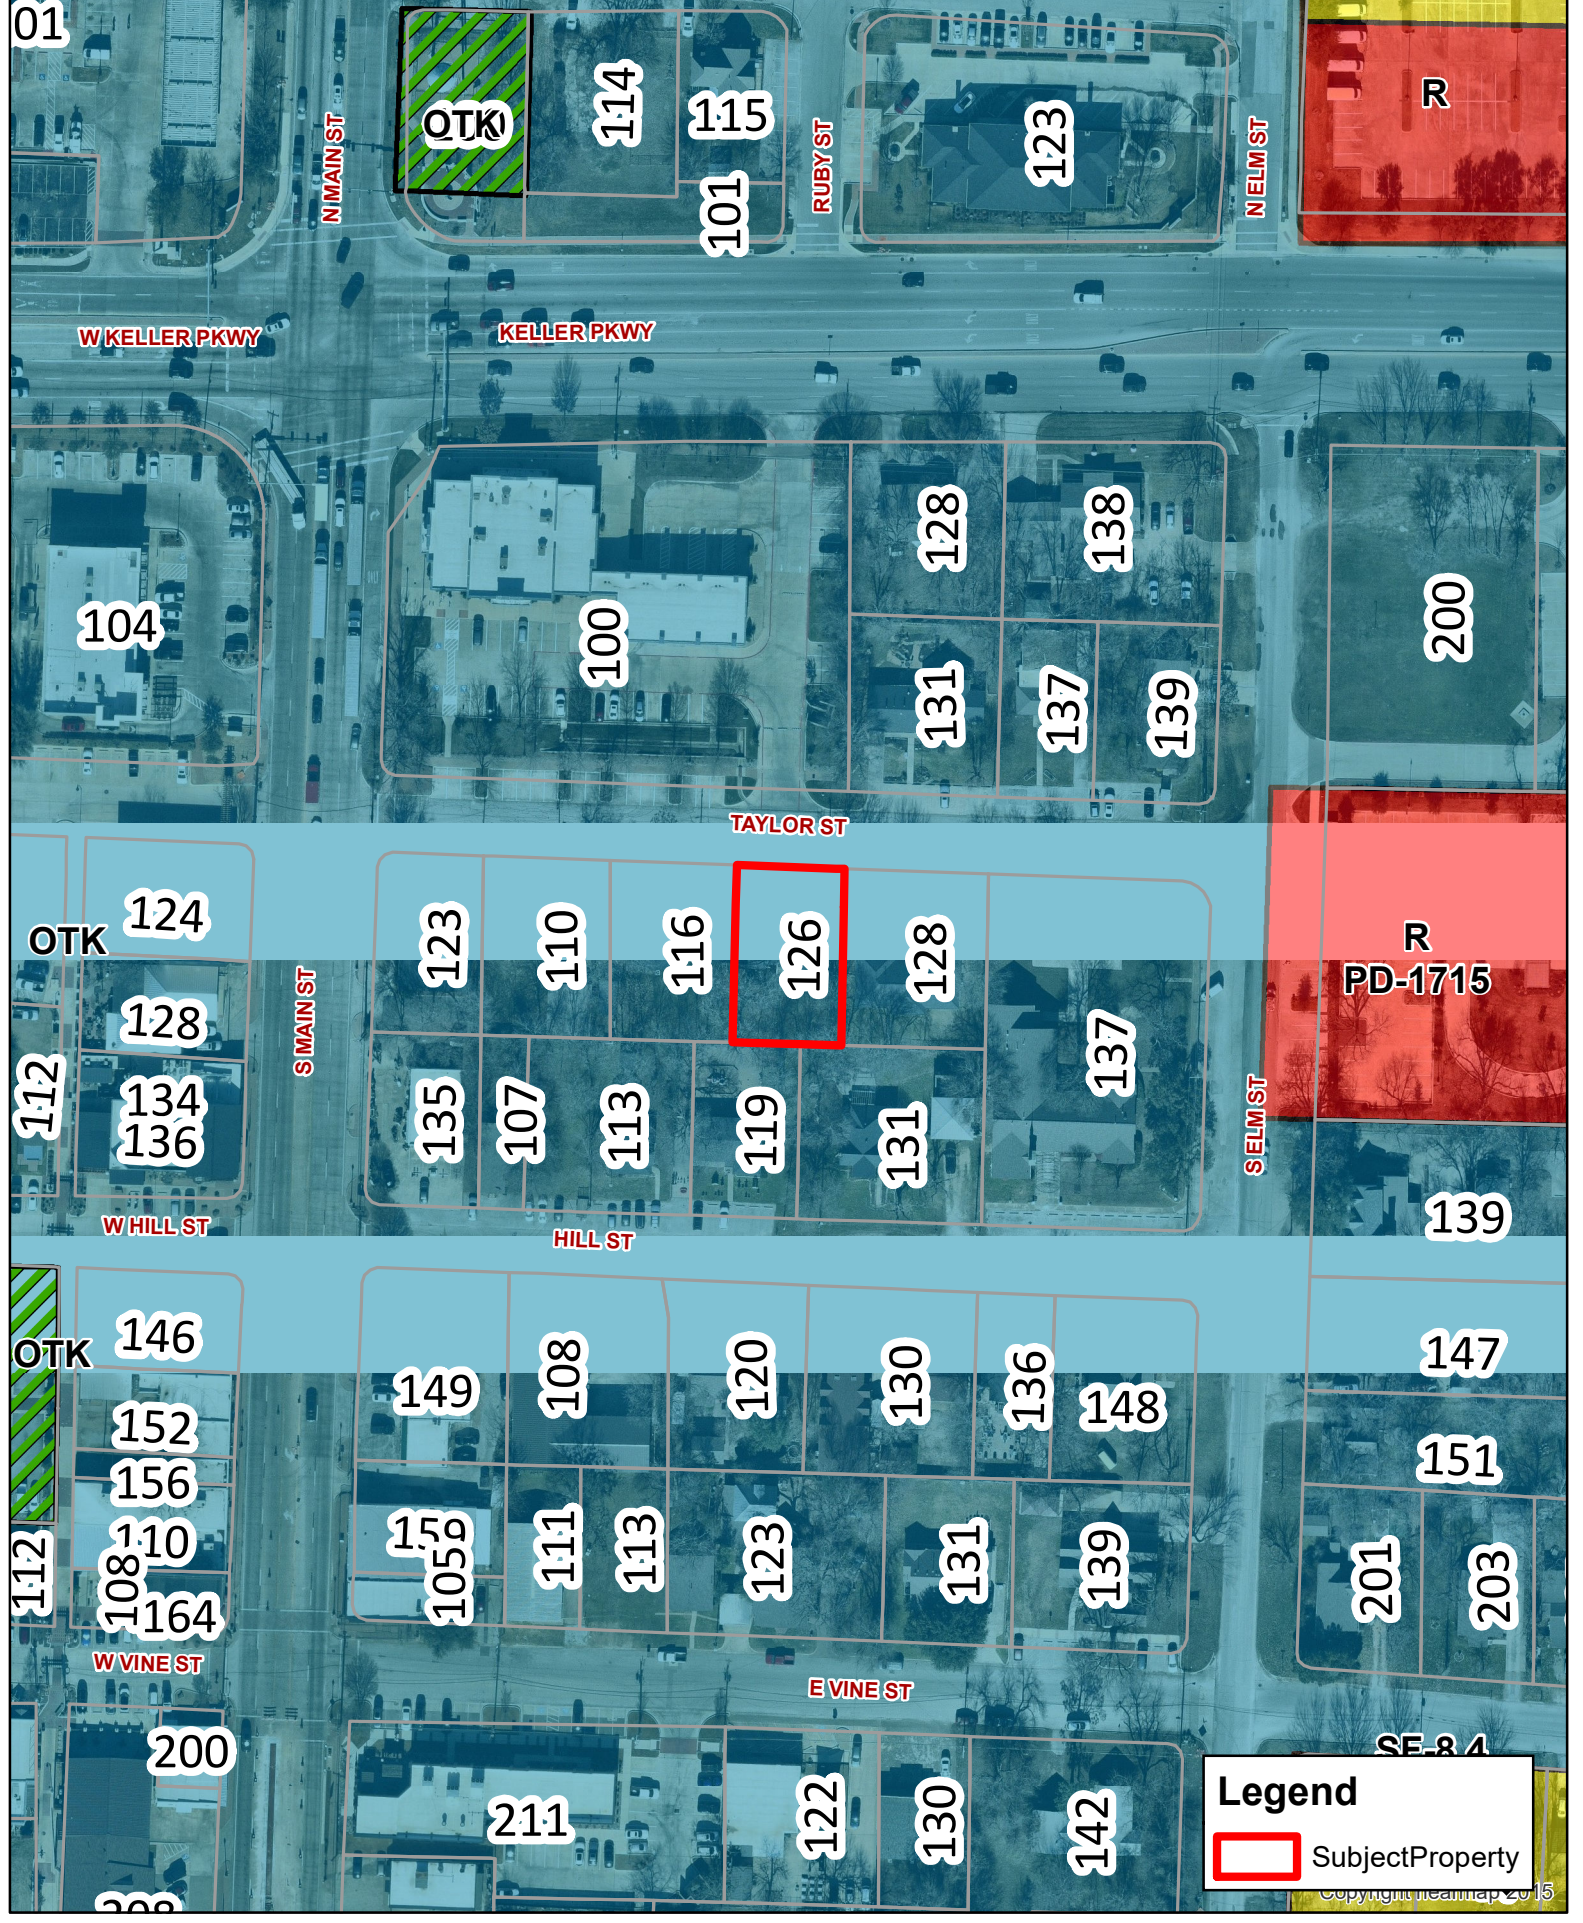

Legend

SubjectProperty

Updated: 5/17/2023

SUP-23-0016
126 Taylor St

DISCLAIMER
 This data has been compiled for the City of Keller. Various official and unofficial sources were used to gather this information. Every effort was made to ensure the accuracy of this data. However, no guarantee is given or implied to the accuracy of said data.

Legend

SubjectProperty

Copyright iReamap 2015

Updated: 5/17/2023

SUP-23-0016
126 Taylor St

DISCLAIMER
 This data has been compiled for the City of Keller. Various official and unofficial sources were used to gather this information. Every effort was made to ensure the accuracy of this data. However, no guarantee is given or implied to the accuracy of said data.