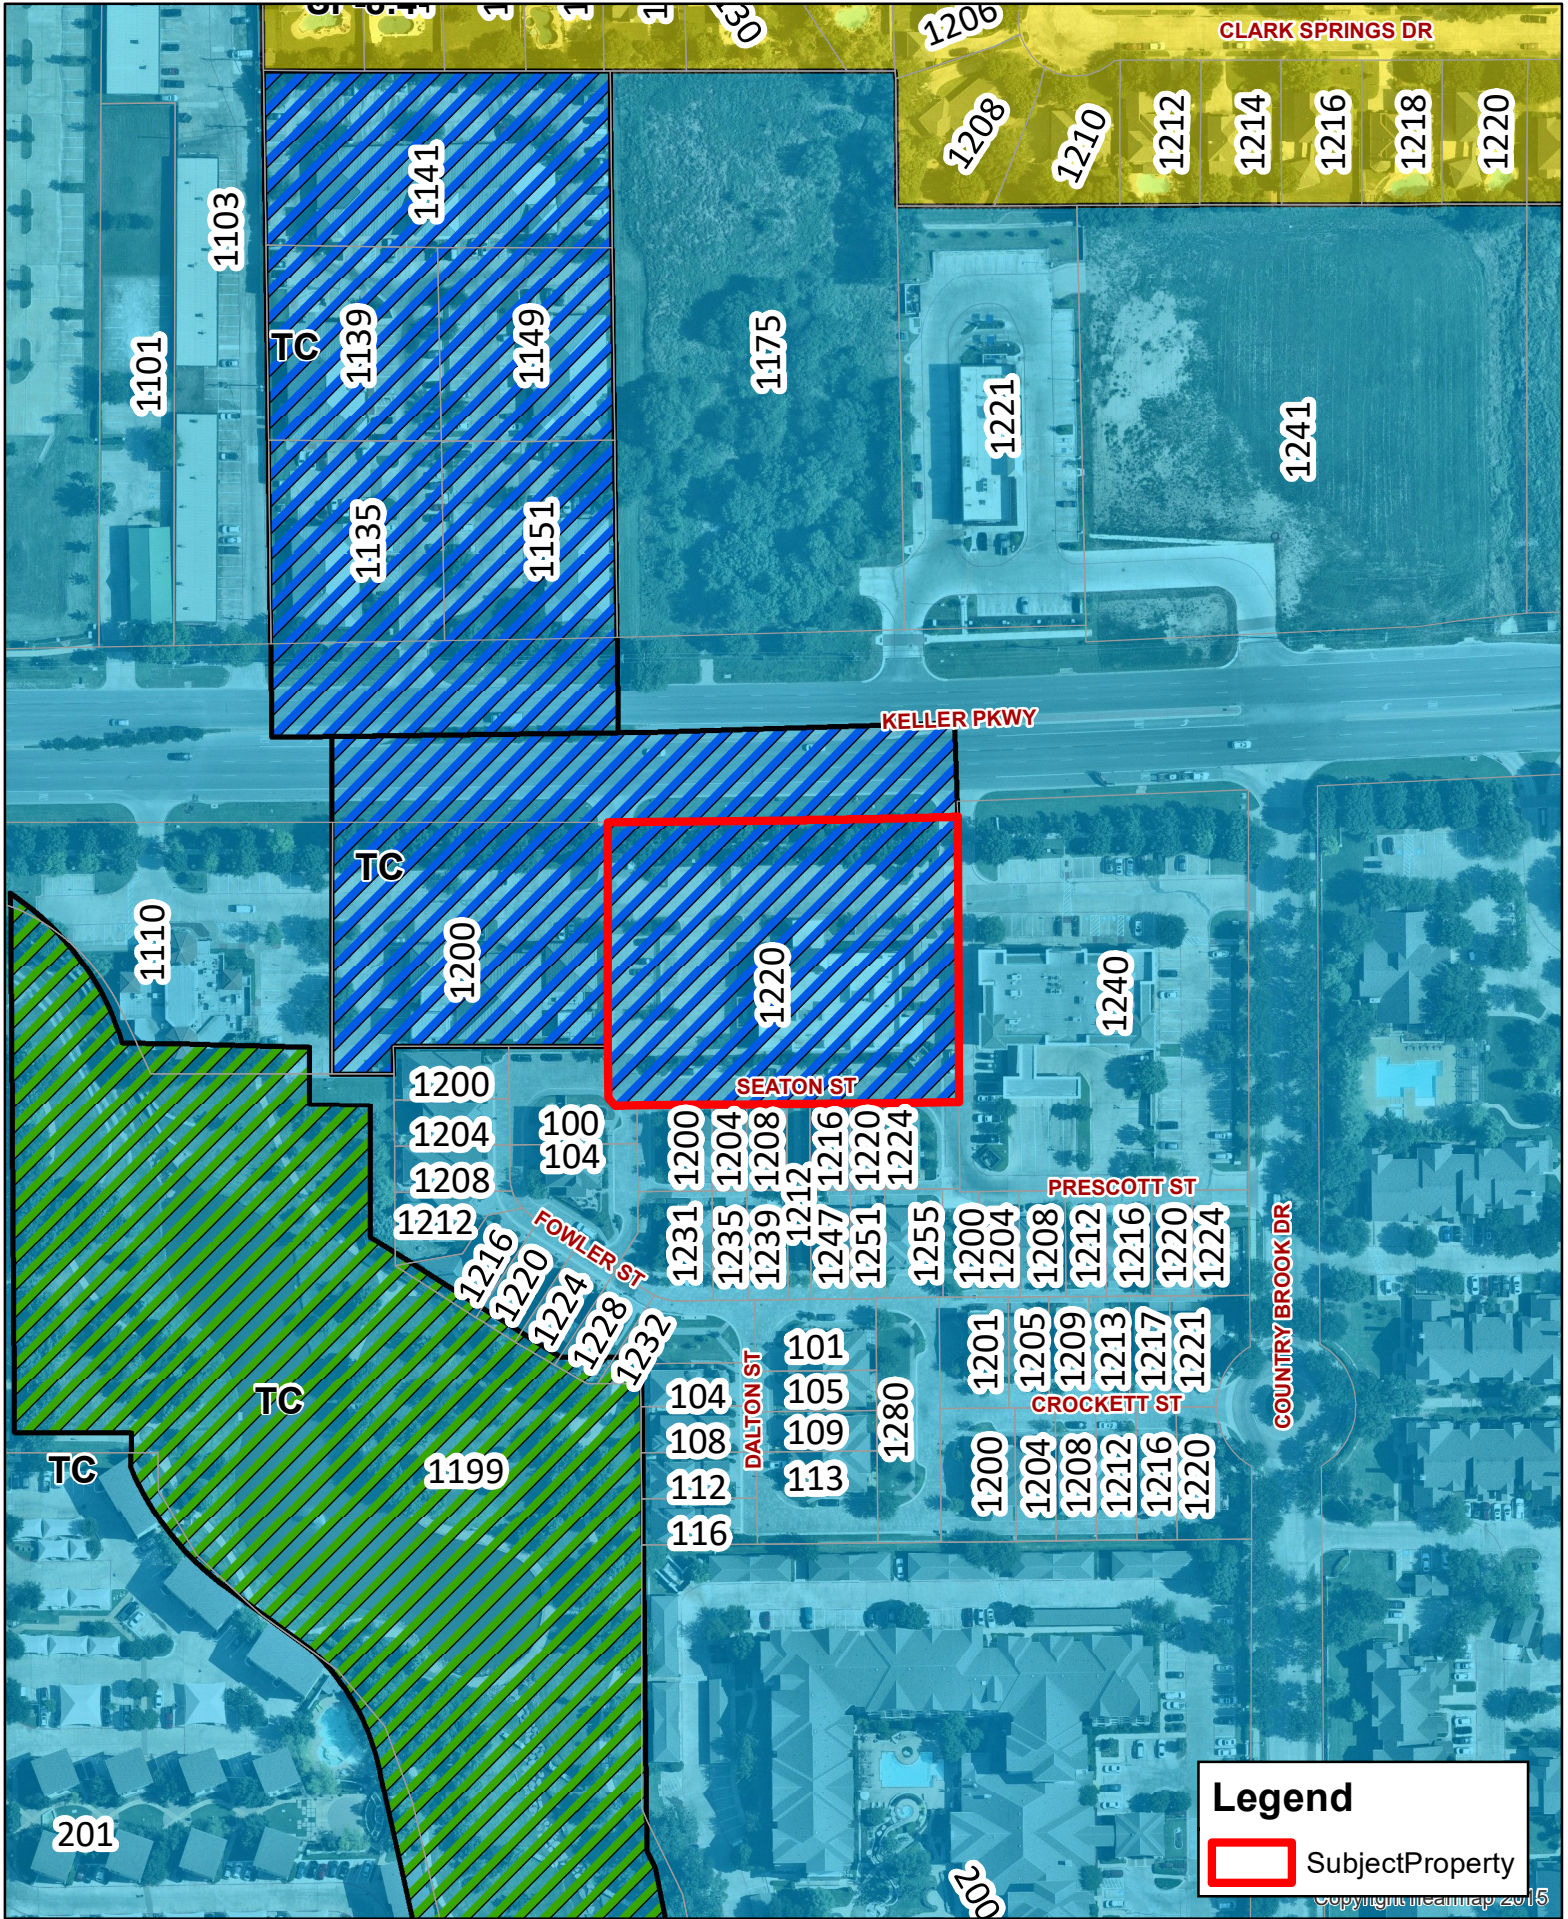

Legend

 SubjectProperty

1220 Keller Pkwy

Updated: 8/28/2020

DISCLAIMER
 This data has been compiled for the City of Keller. Various official and unofficial sources were used to gather this information. Every effort was made to ensure the accuracy of this data. However, no guarantee is given or implied to the accuracy of said data.