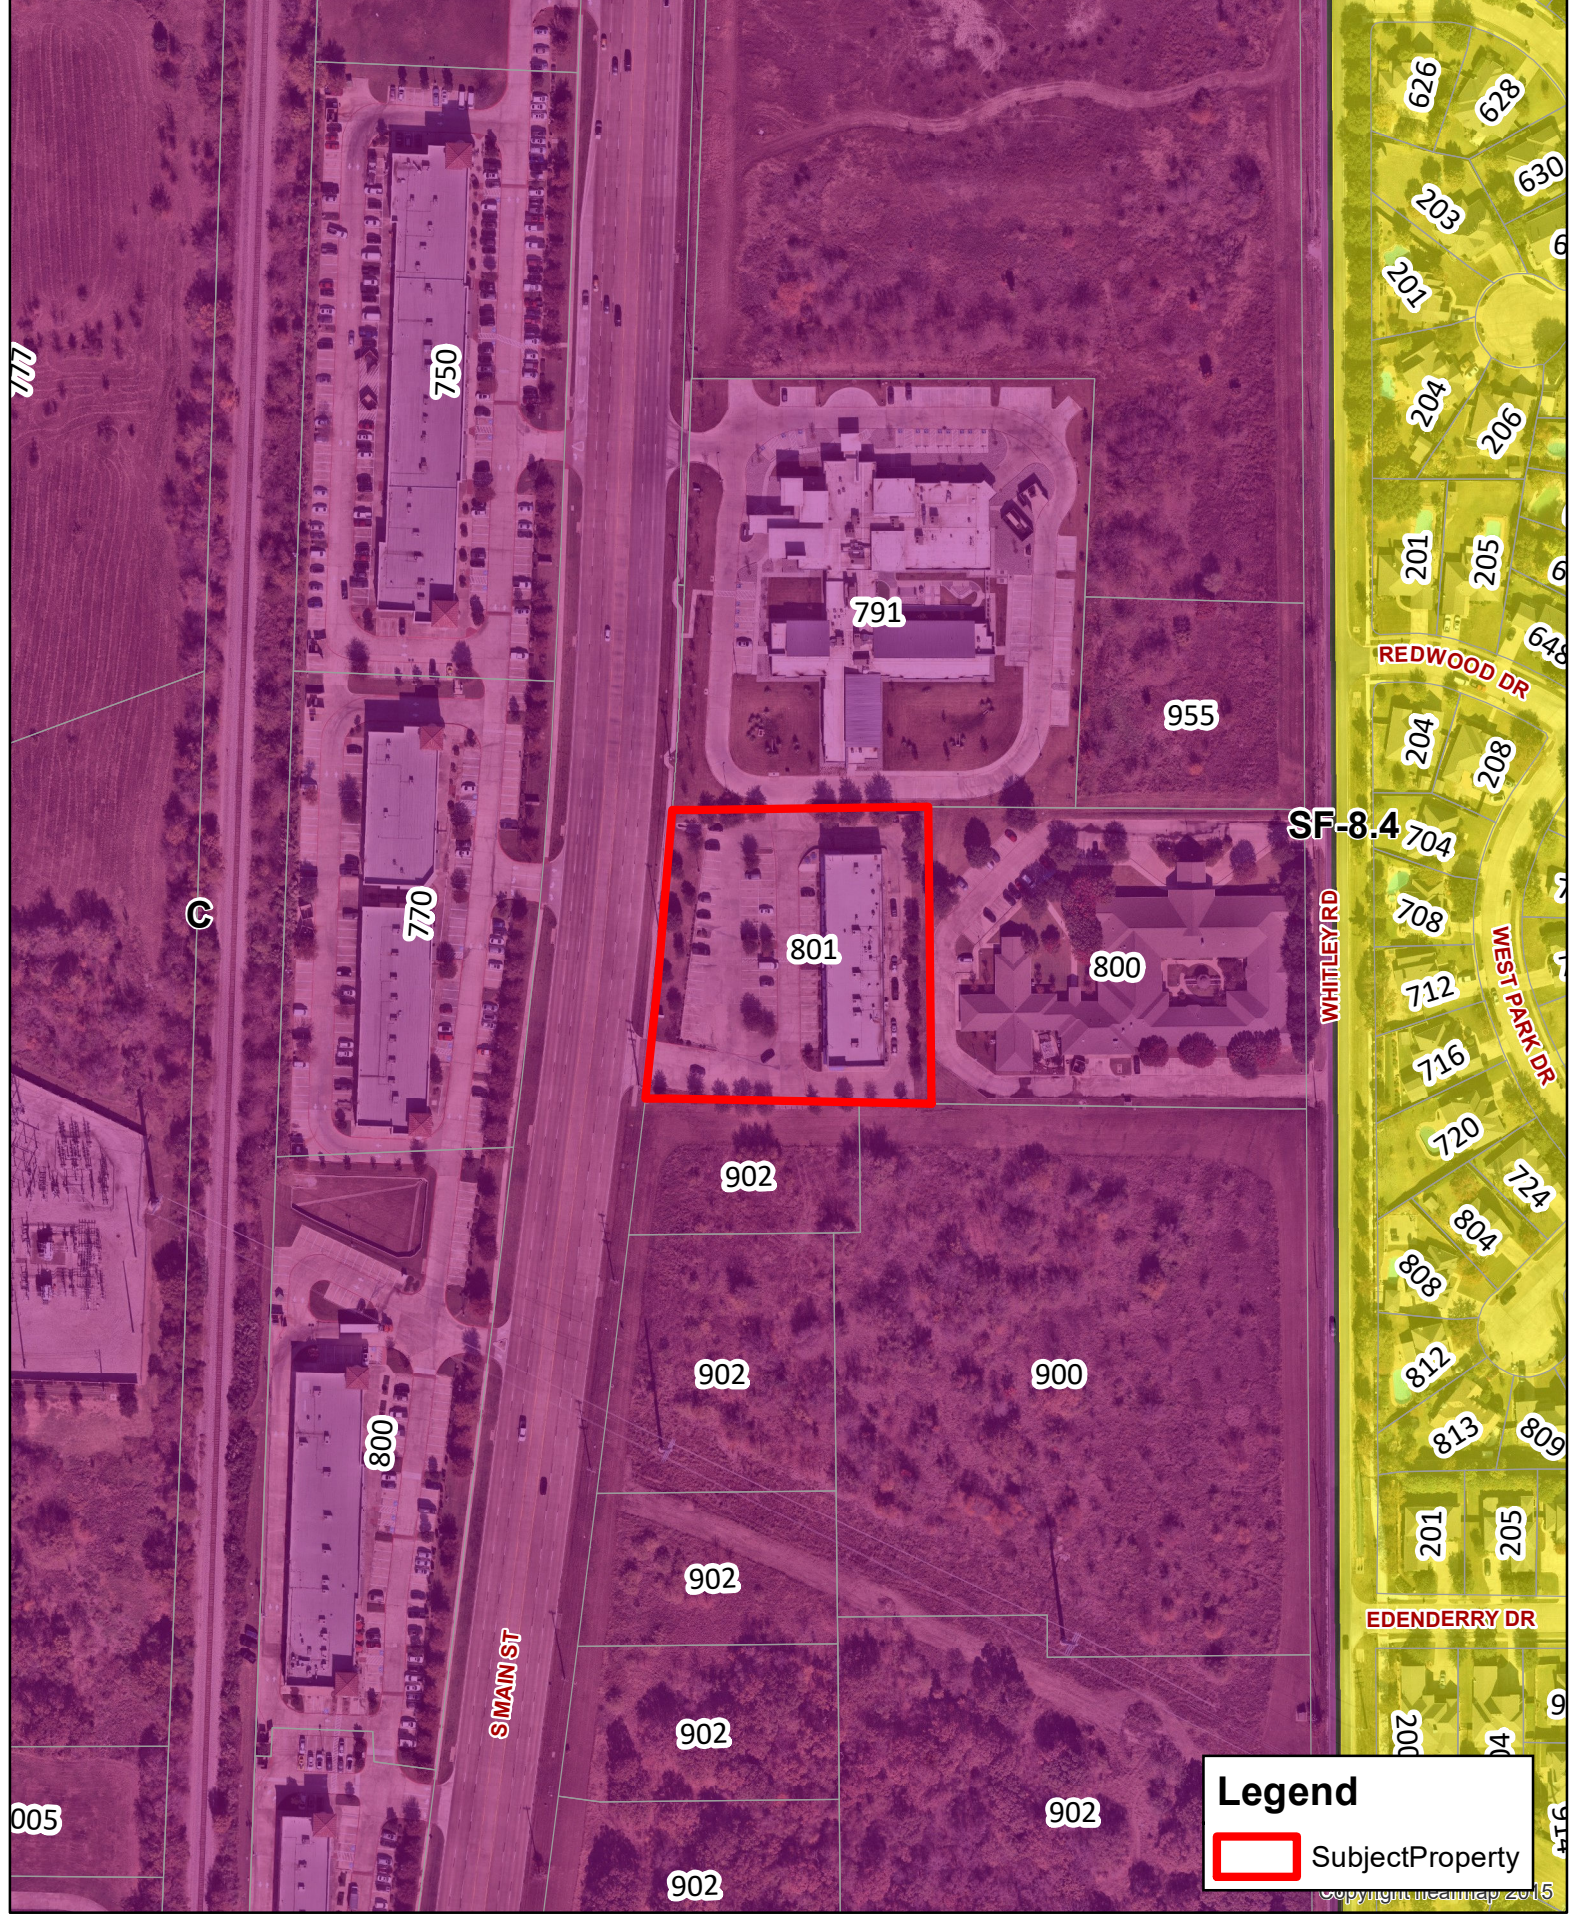

Legend

SubjectProperty

Updated: 2/11/2021

801 S Main St

DISCLAIMER
 This data has been compiled for the City of Keller. Various official and unofficial sources were used to gather this information. Every effort was made to ensure the accuracy of this data. However, no guarantee is given or implied to the accuracy of said data.