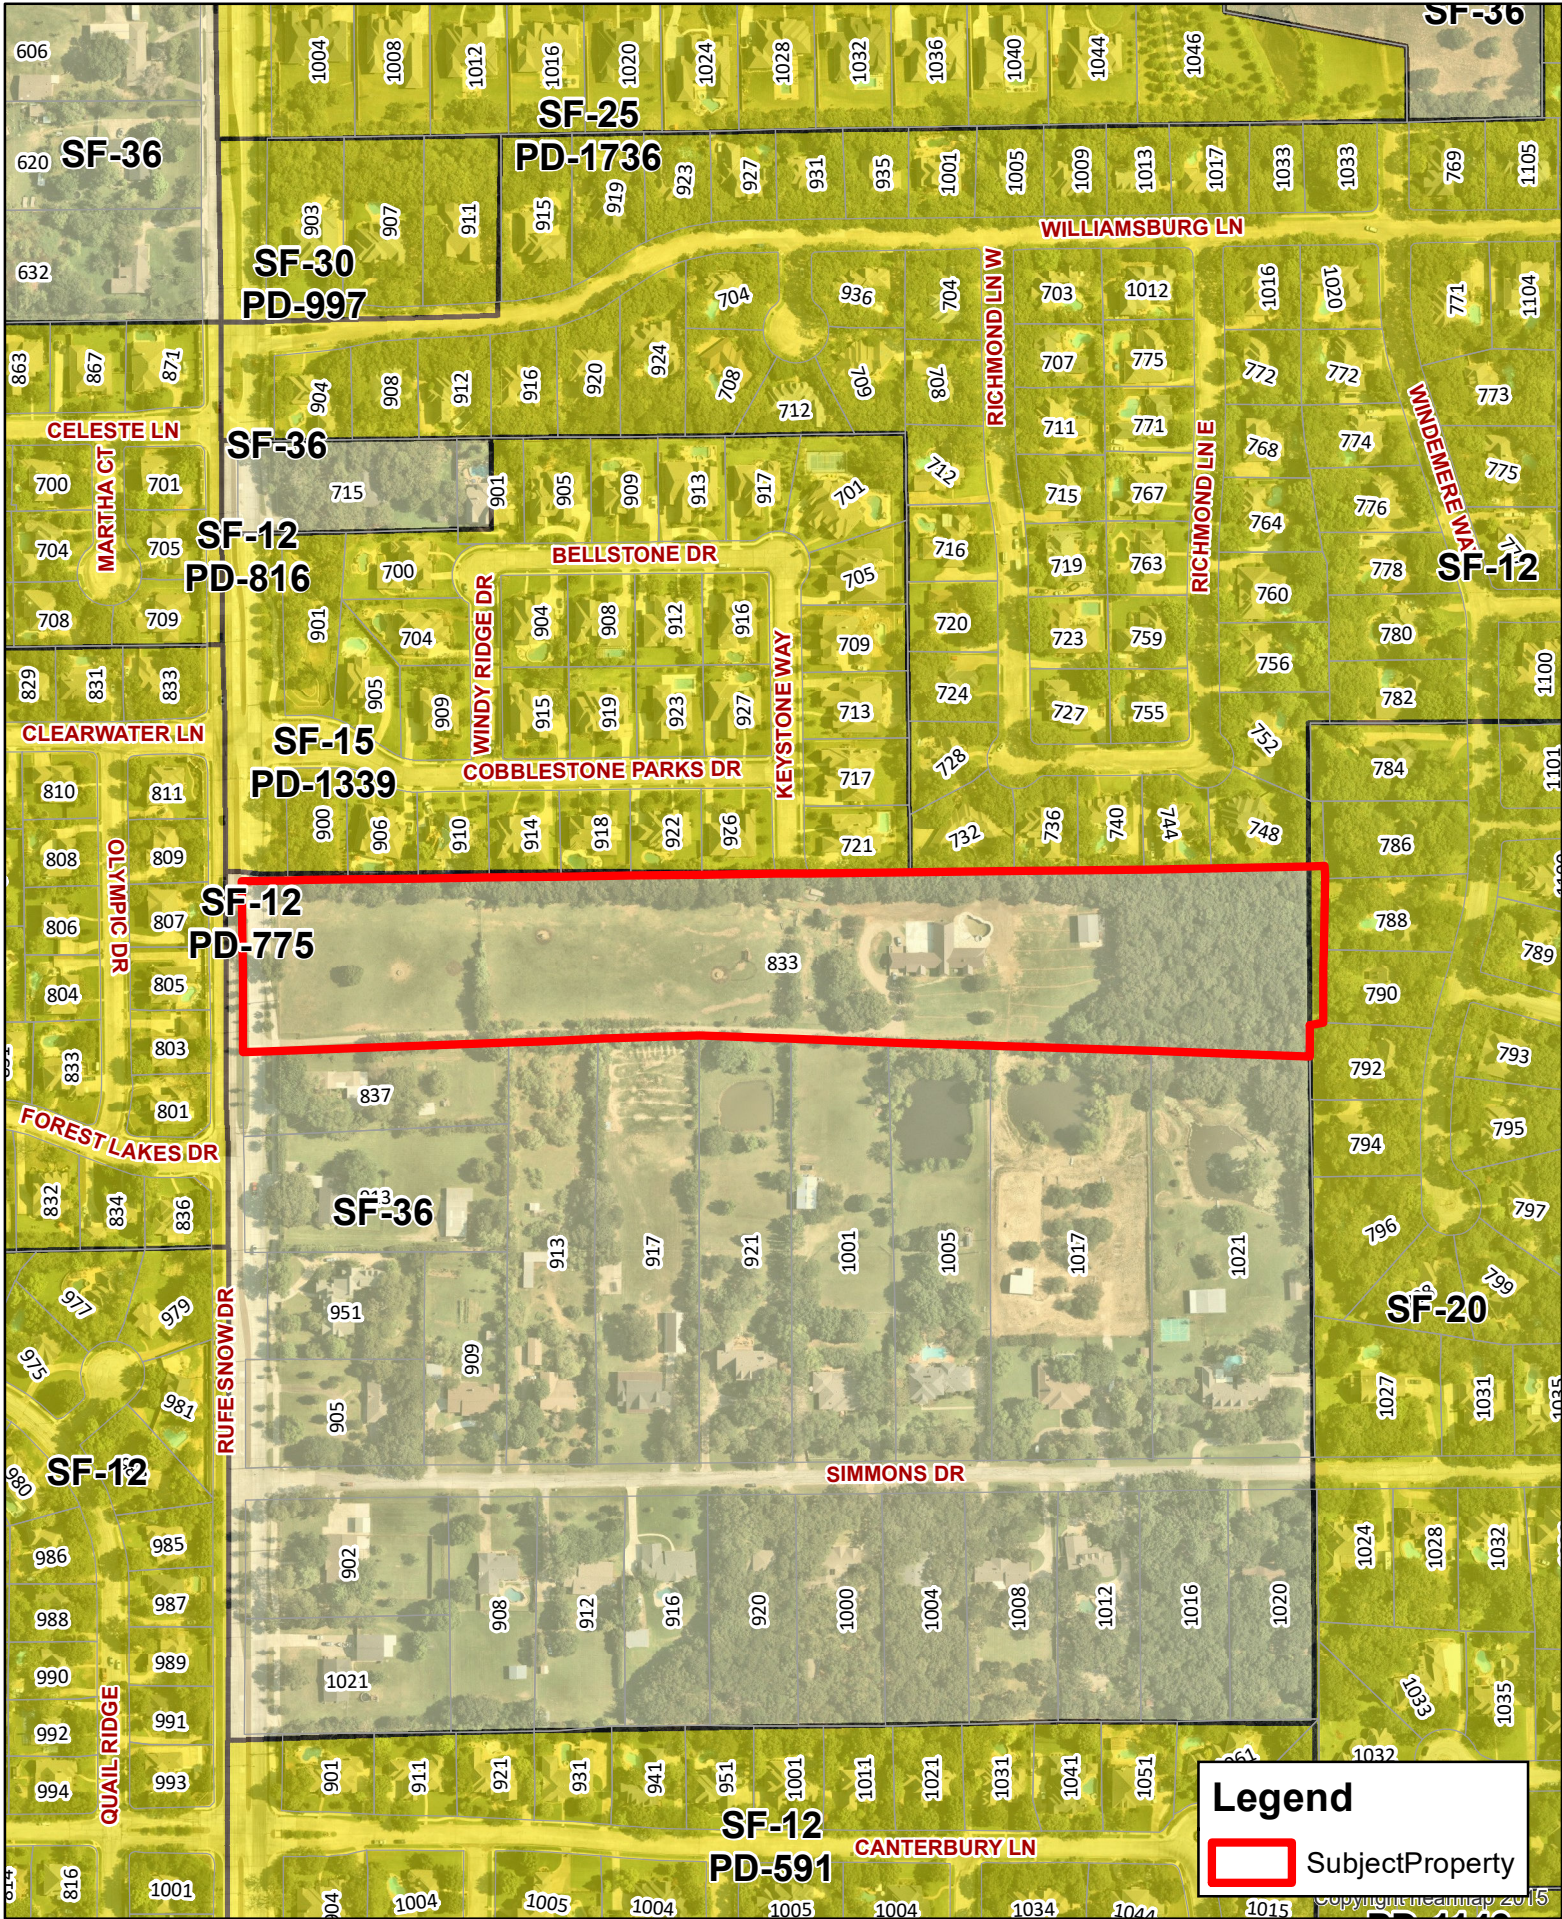

Legend

SubjectProperty

Updated: 9/16/2021

833 Rufe Snow Dr

DISCLAIMER
 This data has been compiled for the City of Keller. Various official and unofficial sources were used to gather this information. Every effort was made to ensure the accuracy of this data. However, no guarantee is given or implied to the accuracy of said data.

Legend

Subject Property

Updated: 9/16/2021

833 Rufe Snow Dr

DISCLAIMER
 This data has been compiled for the City of Keller. Various official and unofficial sources were used to gather this information. Every effort was made to ensure the accuracy of this data. However, no guarantee is given or implied to the accuracy of said data.

833 Rufe Snow Dr