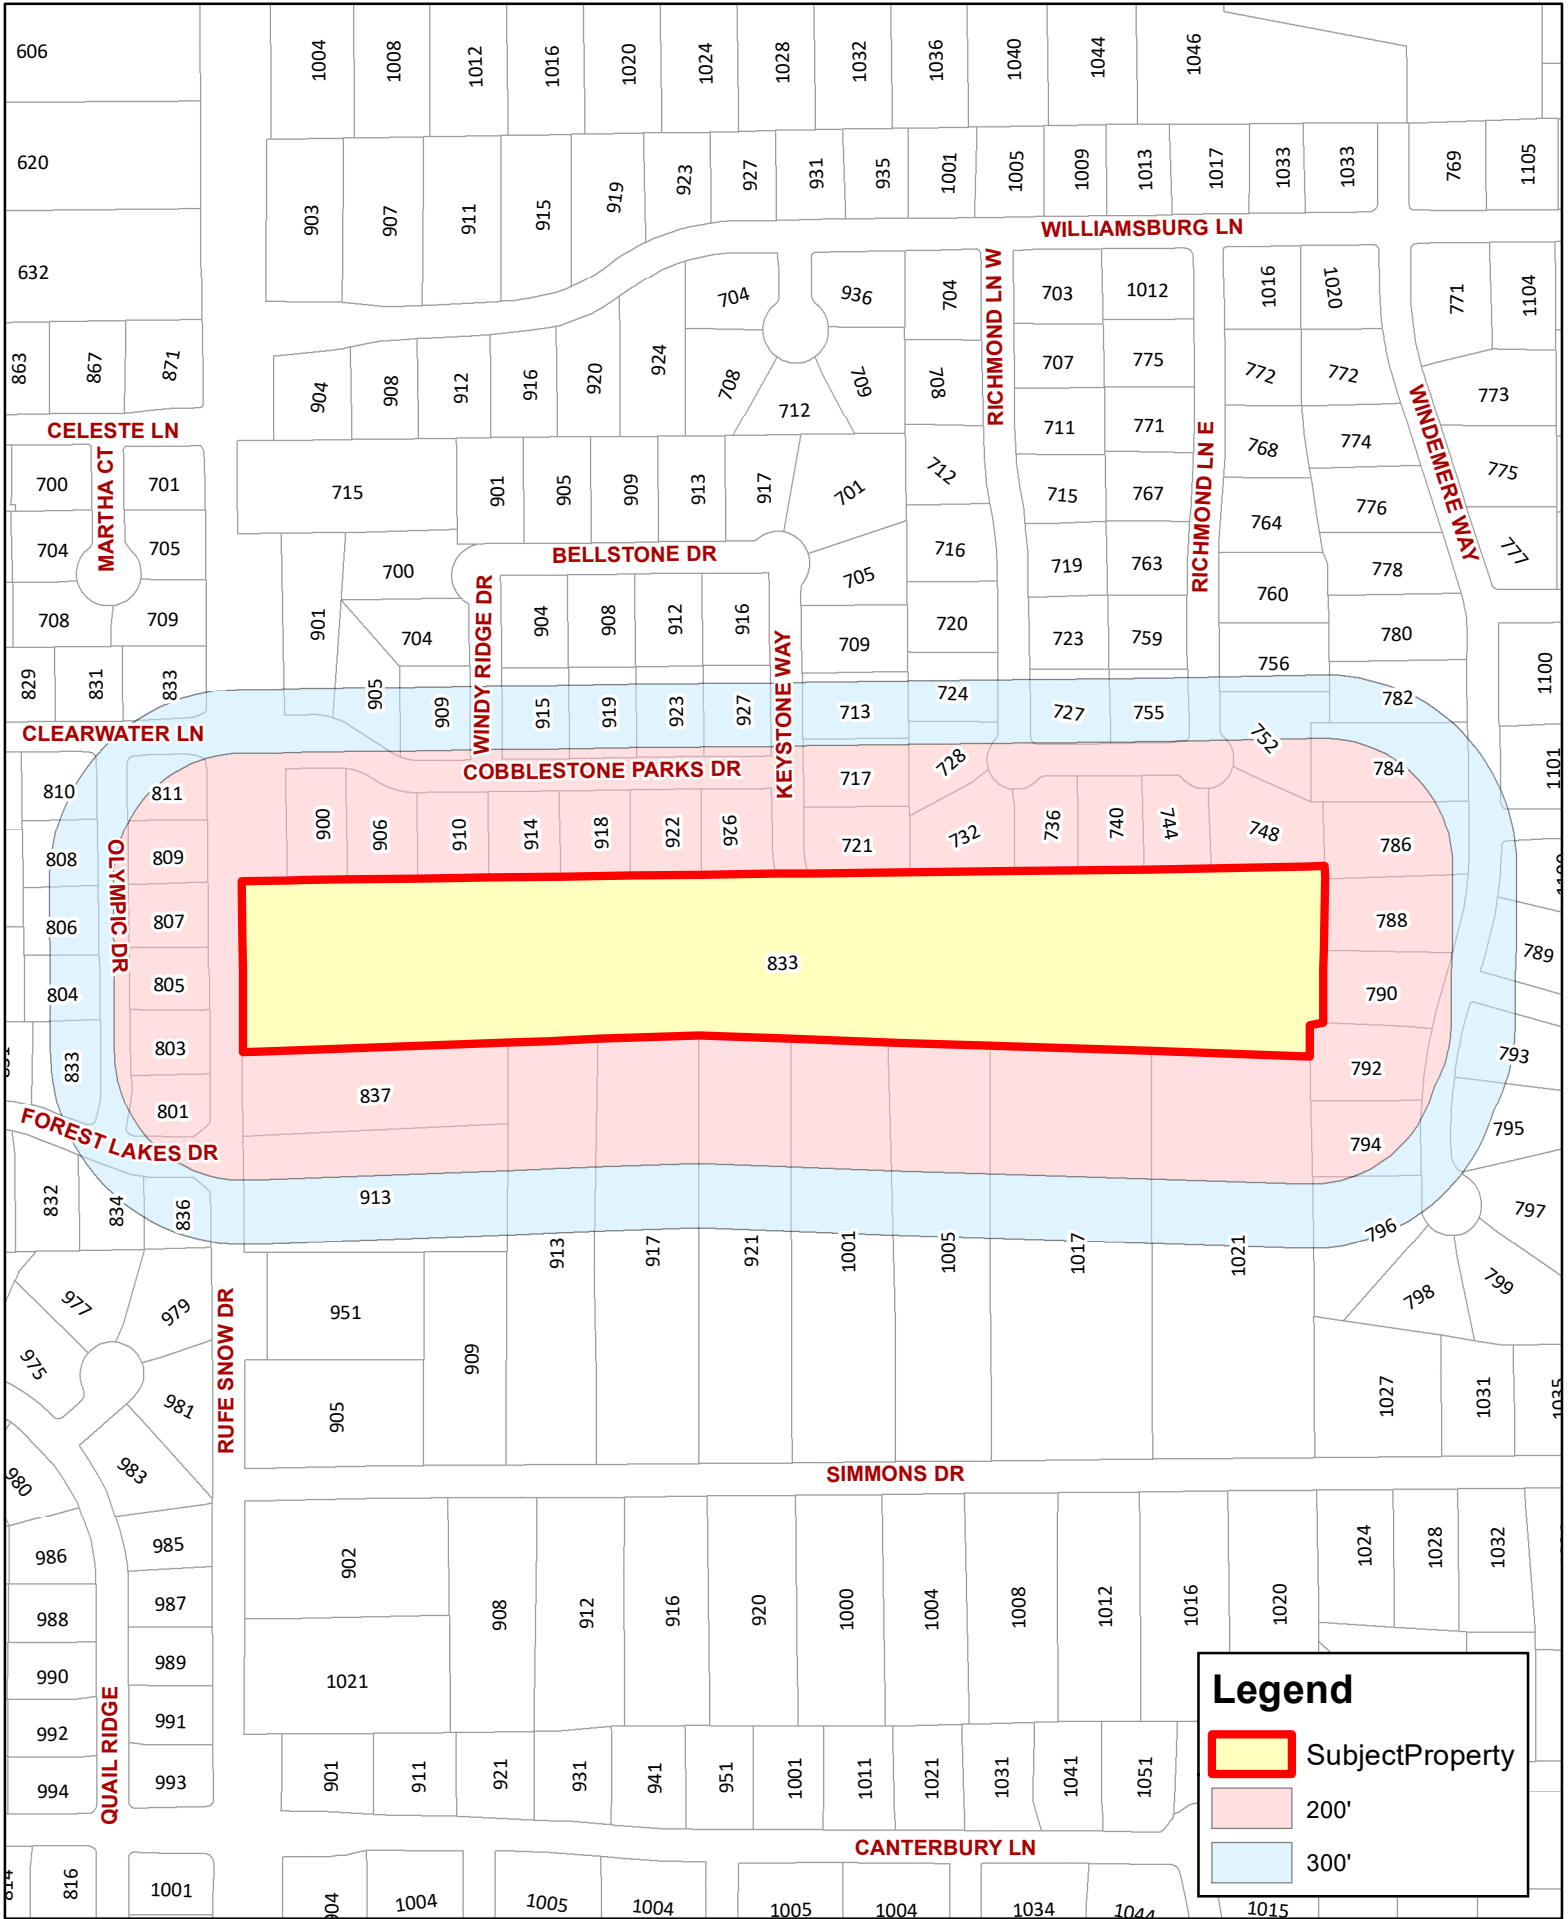

Legend

SubjectProperty

Updated: 9/16/2021

833 Rufe Snow Dr

DISCLAIMER
 This data has been compiled for the City of Keller. Various official and unofficial sources were used to gather this information. Every effort was made to ensure the accuracy of this data. However, no guarantee is given or implied to the accuracy of said data.

Legend

Subject Property

Updated: 9/16/2021

833 Rufe Snow Dr

DISCLAIMER
 This data has been compiled for the City of Keller. Various official and unofficial sources were used to gather this information. Every effort was made to ensure the accuracy of this data. However, no guarantee is given or implied to the accuracy of said data.