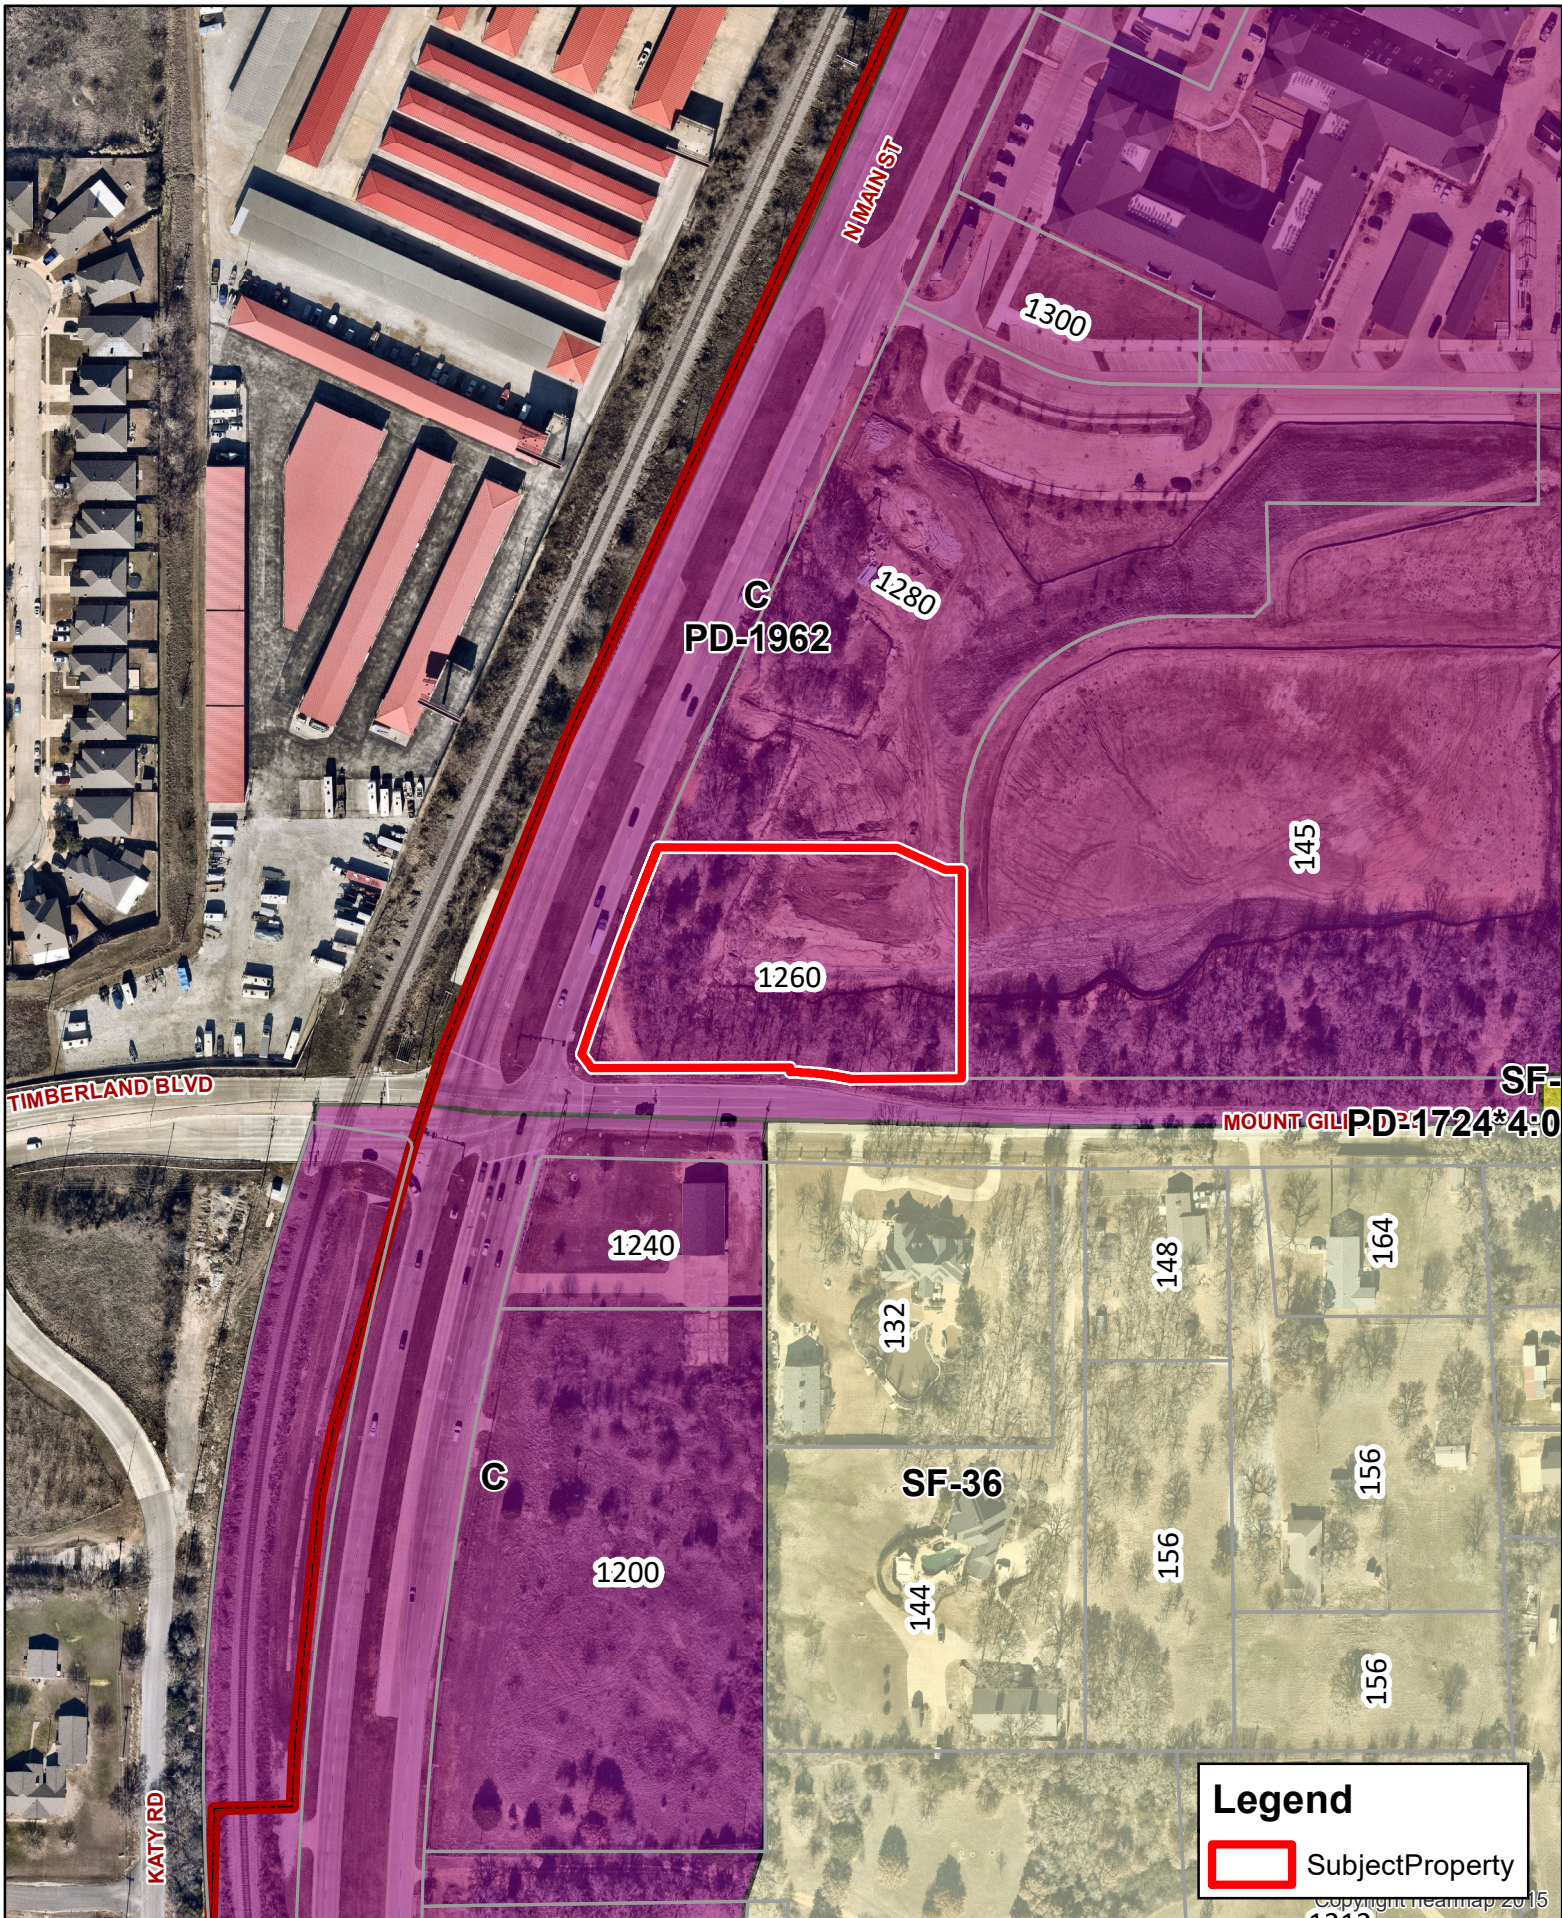

Legend

 Subject Property

Copyright © 2015

Updated: 6/7/2023

1260 N Main St
SP-22-0035

DISCLAIMER
 This data has been compiled for the City of Keller.
 Various official and unofficial sources were used to gather this information.
 Every effort was made to ensure the accuracy of this data.
 However, no guarantee is given or implied to the accuracy of said data.

Copyright © 2015
1215

Updated: 6/7/2023

1260 N Main St
SP-22-0035

DISCLAIMER
This data has been compiled for the City of Keller. Various official and unofficial sources were used to gather this information. Every effort was made to ensure the accuracy of this data. However, no guarantee is given or implied to the accuracy of said data.