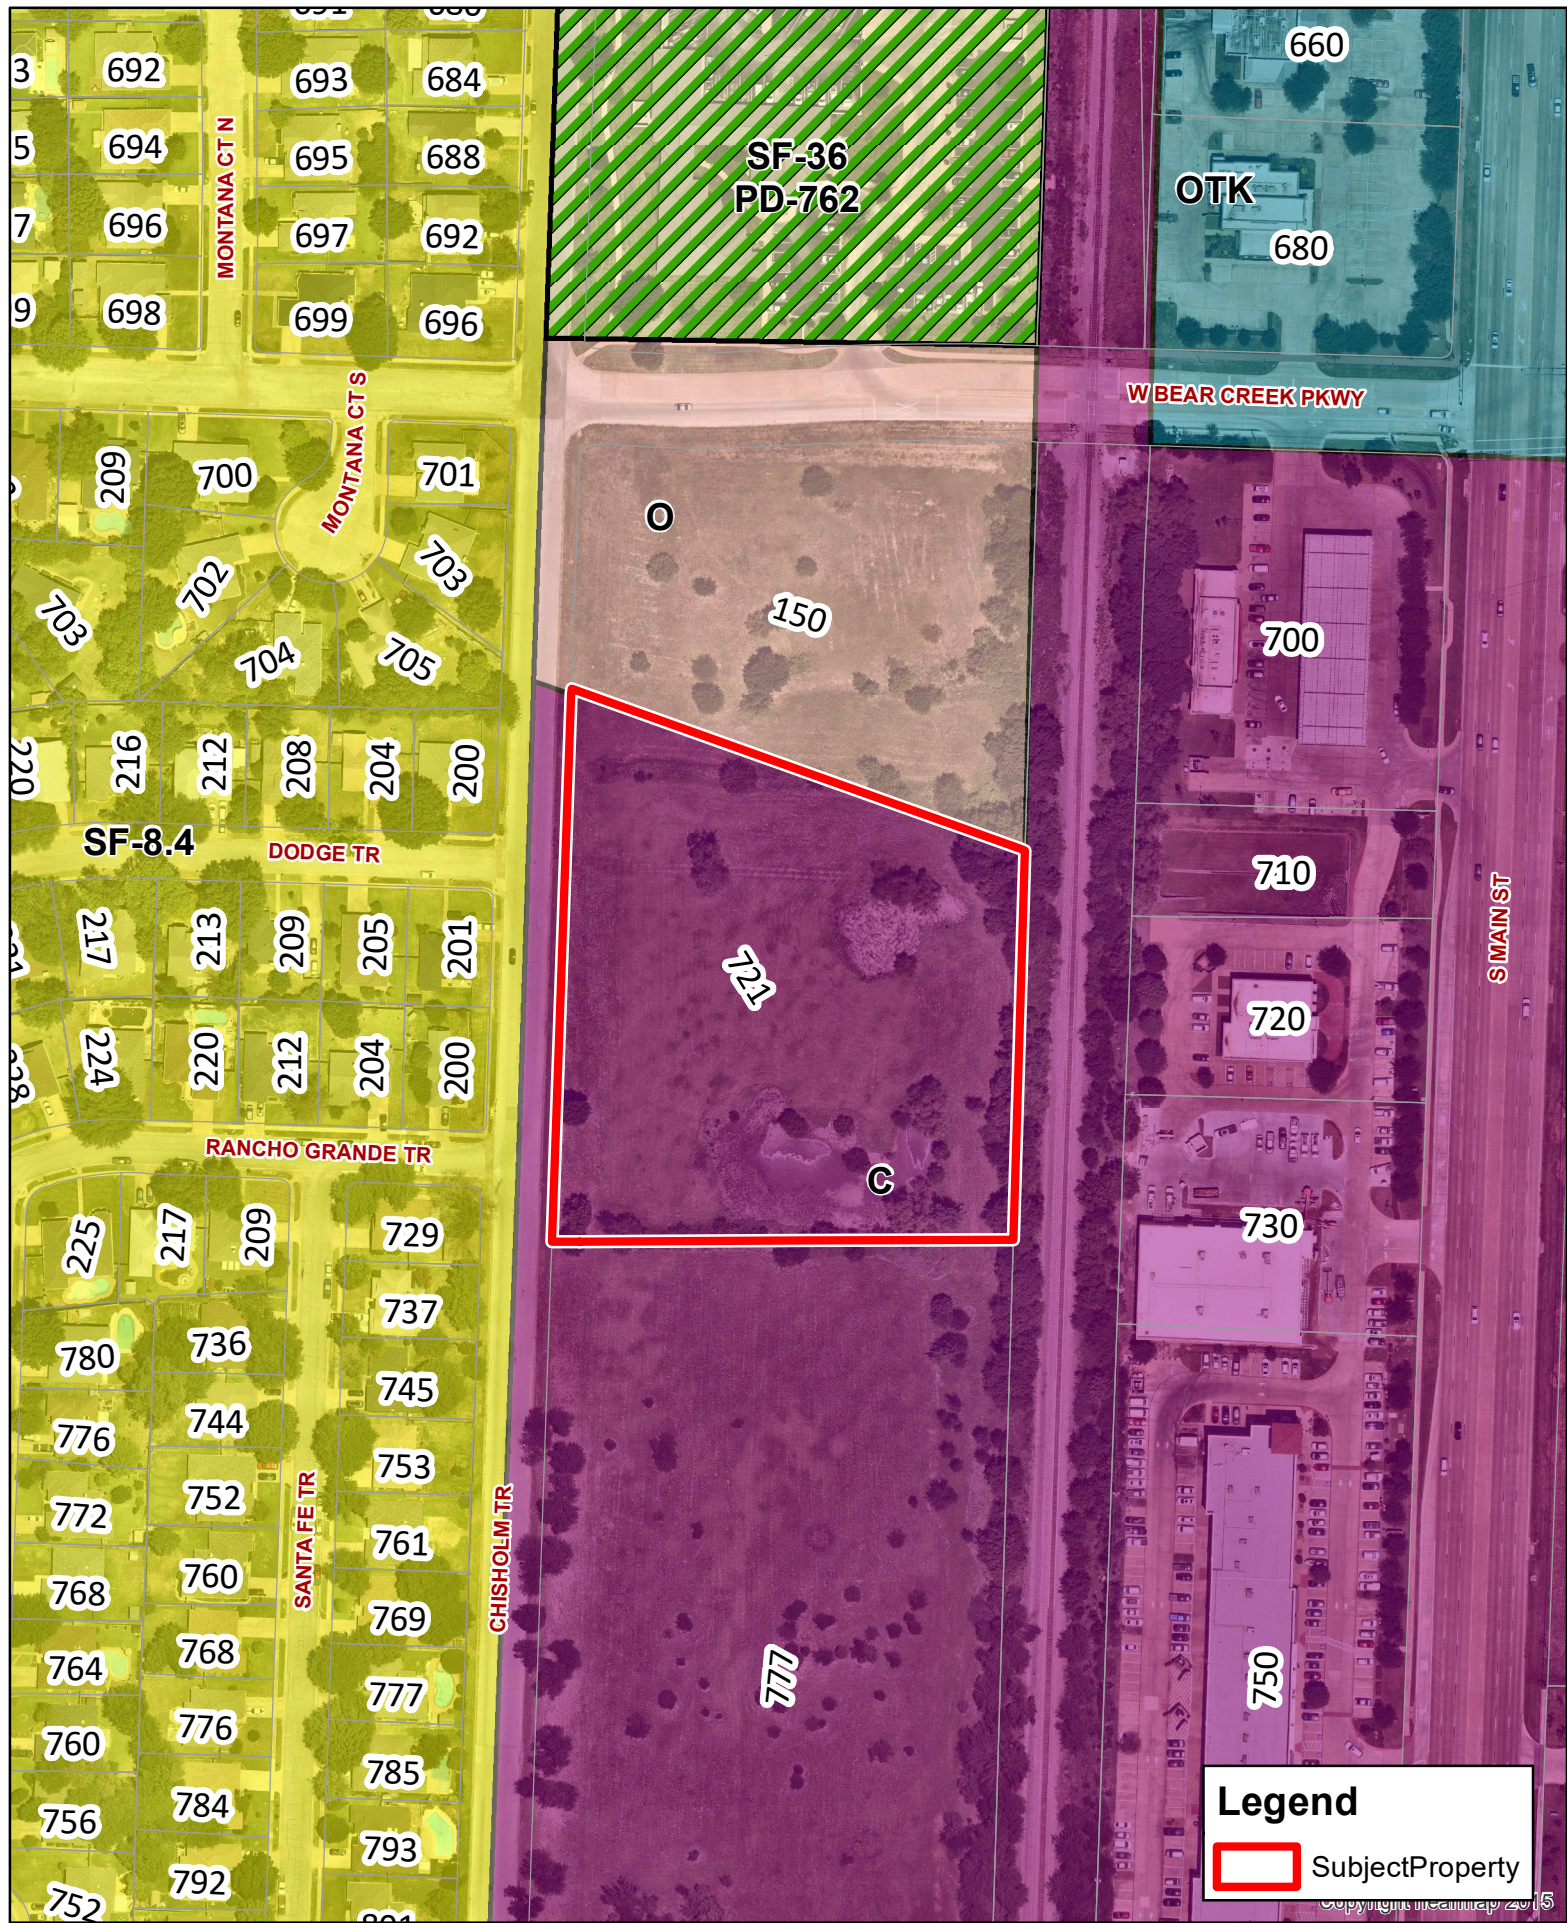

Legend

SubjectProperty

Updated: 6/30/2022

721 Chisholm Tr

DISCLAIMER
 This data has been compiled for the City of Keller. Various official and unofficial sources were used to gather this information. Every effort was made to ensure the accuracy of this data. However, no guarantee is given or implied to the accuracy of said data.