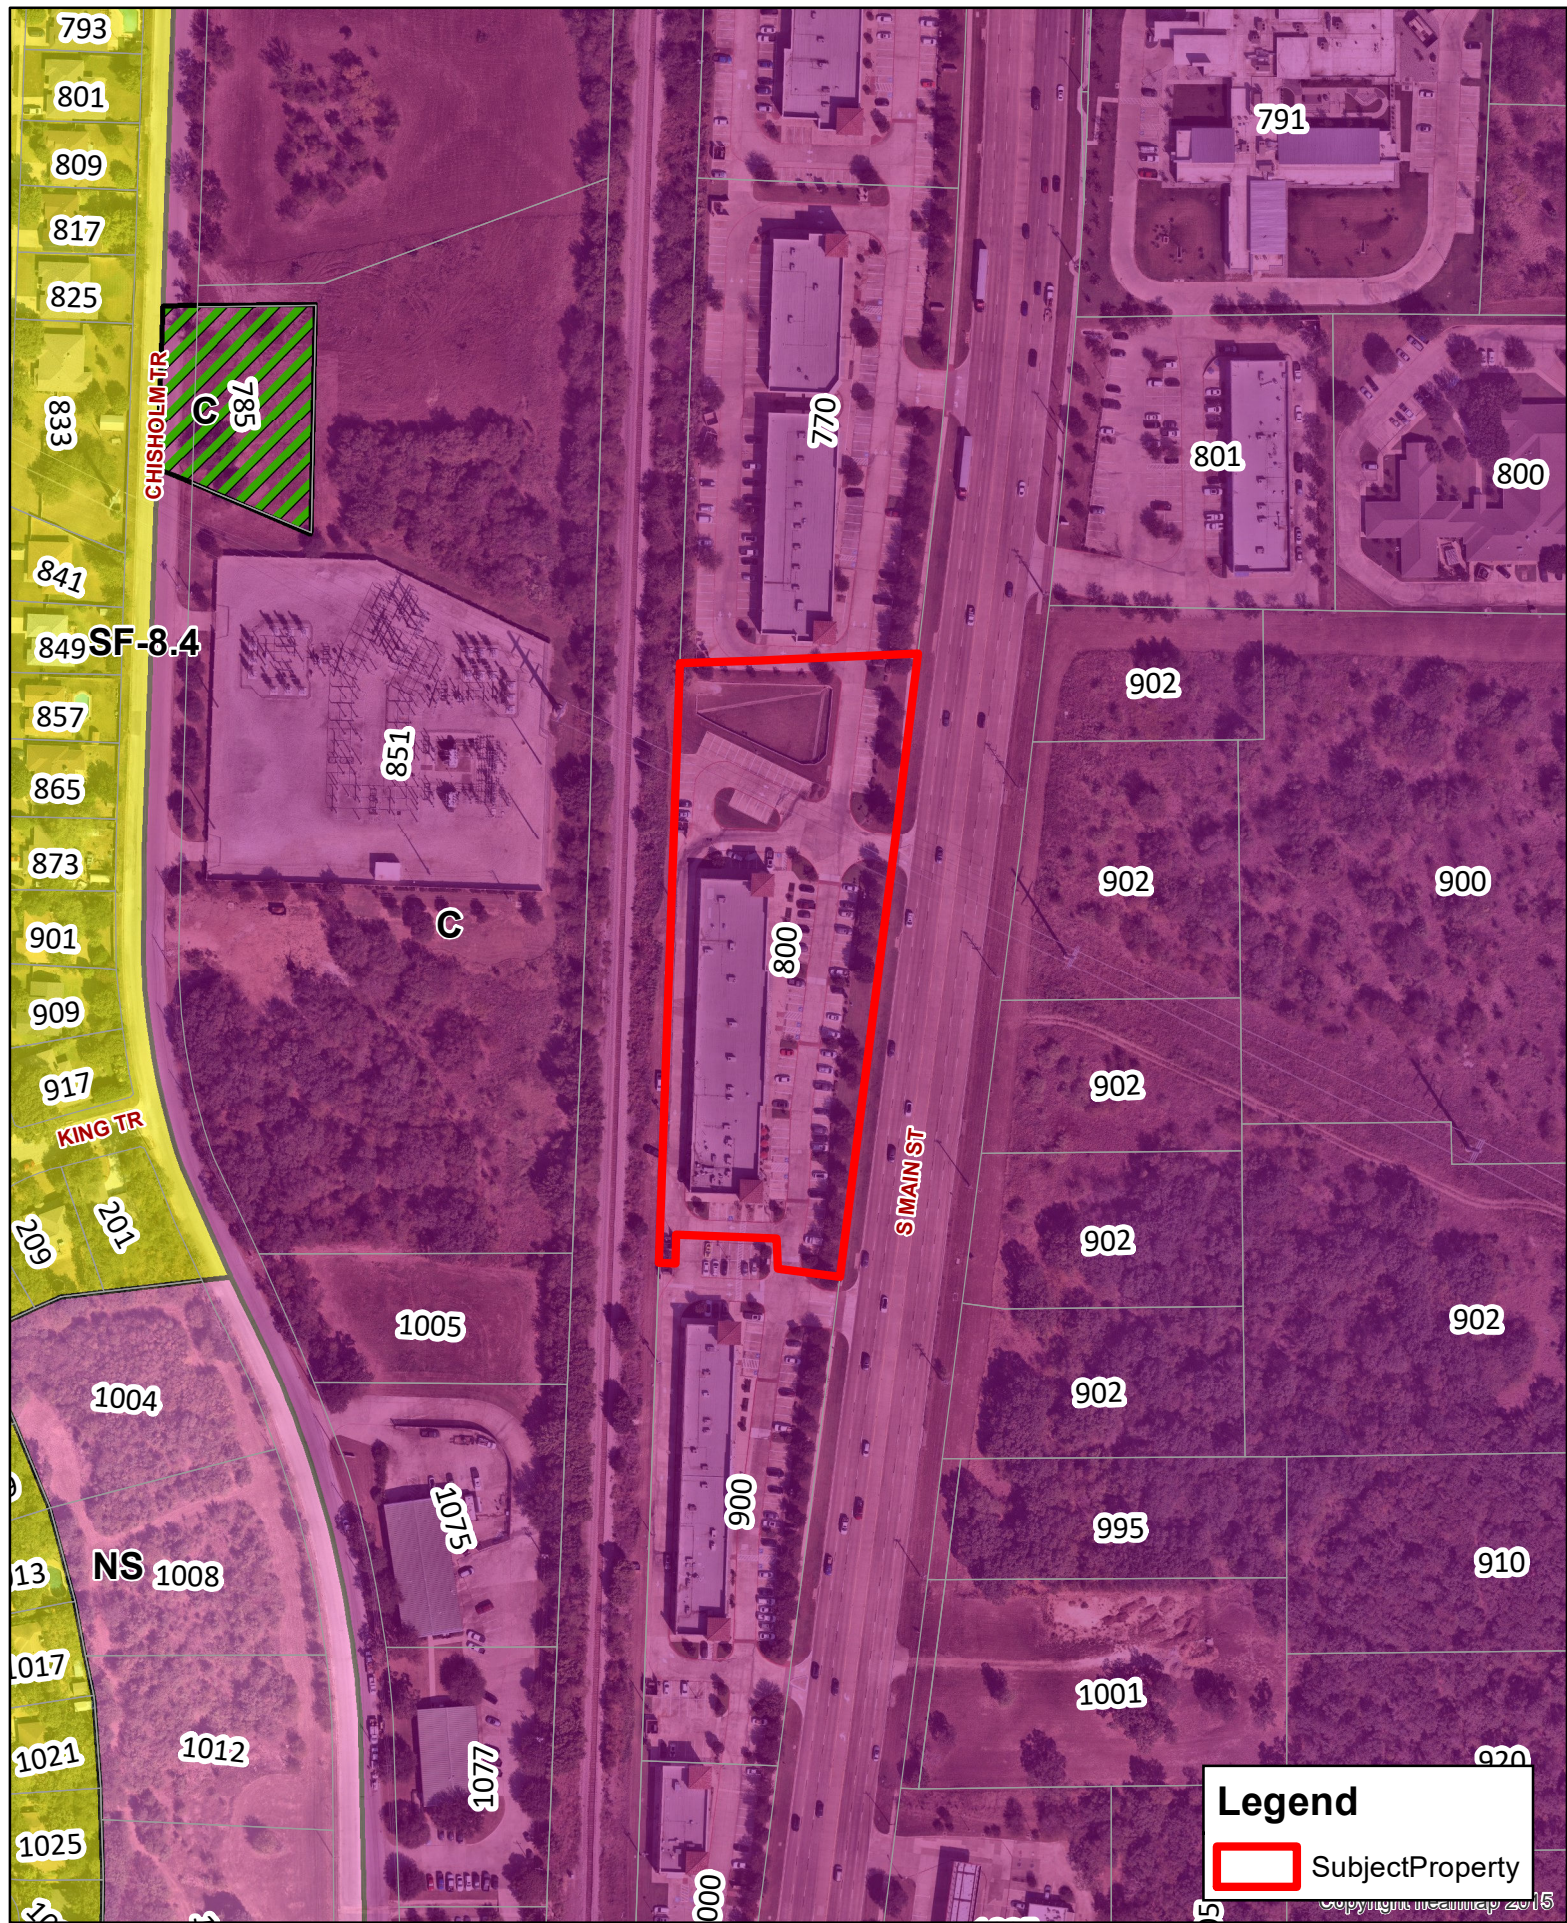

Legend

 SubjectProperty

Updated: 10/28/2021

Nail Bar SUP
800 S Main St, Ste 224

DISCLAIMER
 This data has been compiled for the City of Keller. Various official and unofficial sources were used to gather this information. Every effort was made to ensure the accuracy of this data. However, no guarantee is given or implied to the accuracy of said data.