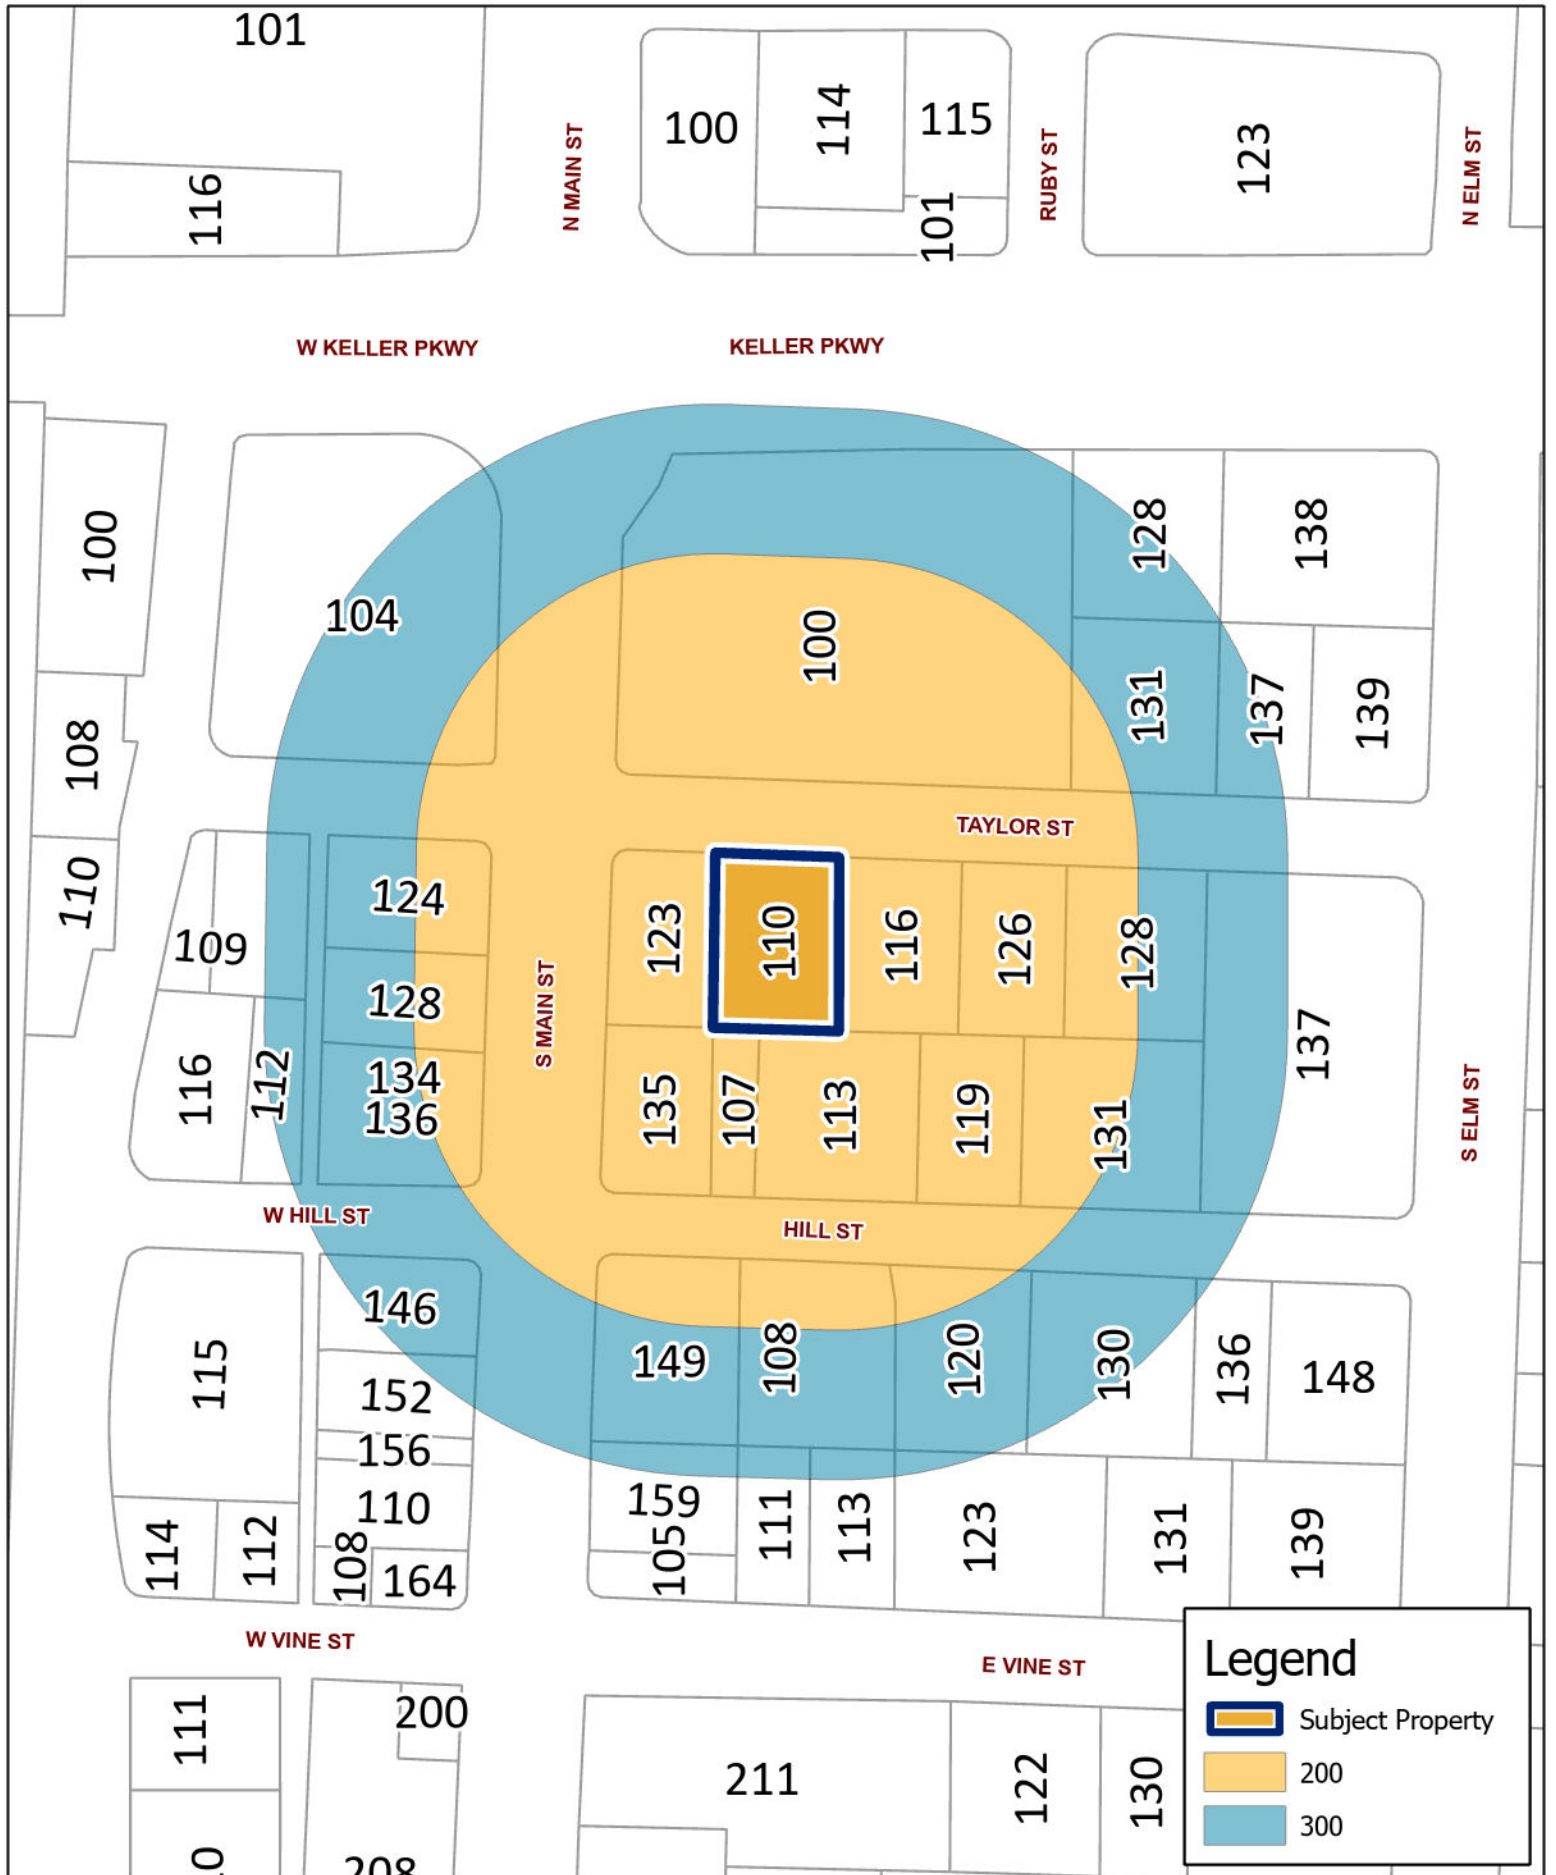

SP-23-0030
110 Taylor St

Updated: 12/11/2023

DISCLAIMER
 This data has been compiled for the City of Keller.
 Various official and unofficial sources were used to gather this information.
 Every effort was made to ensure the accuracy of this data.
 However, no guarantee is given or implied to the accuracy of said data.

SP-23-0030
110 Taylor St