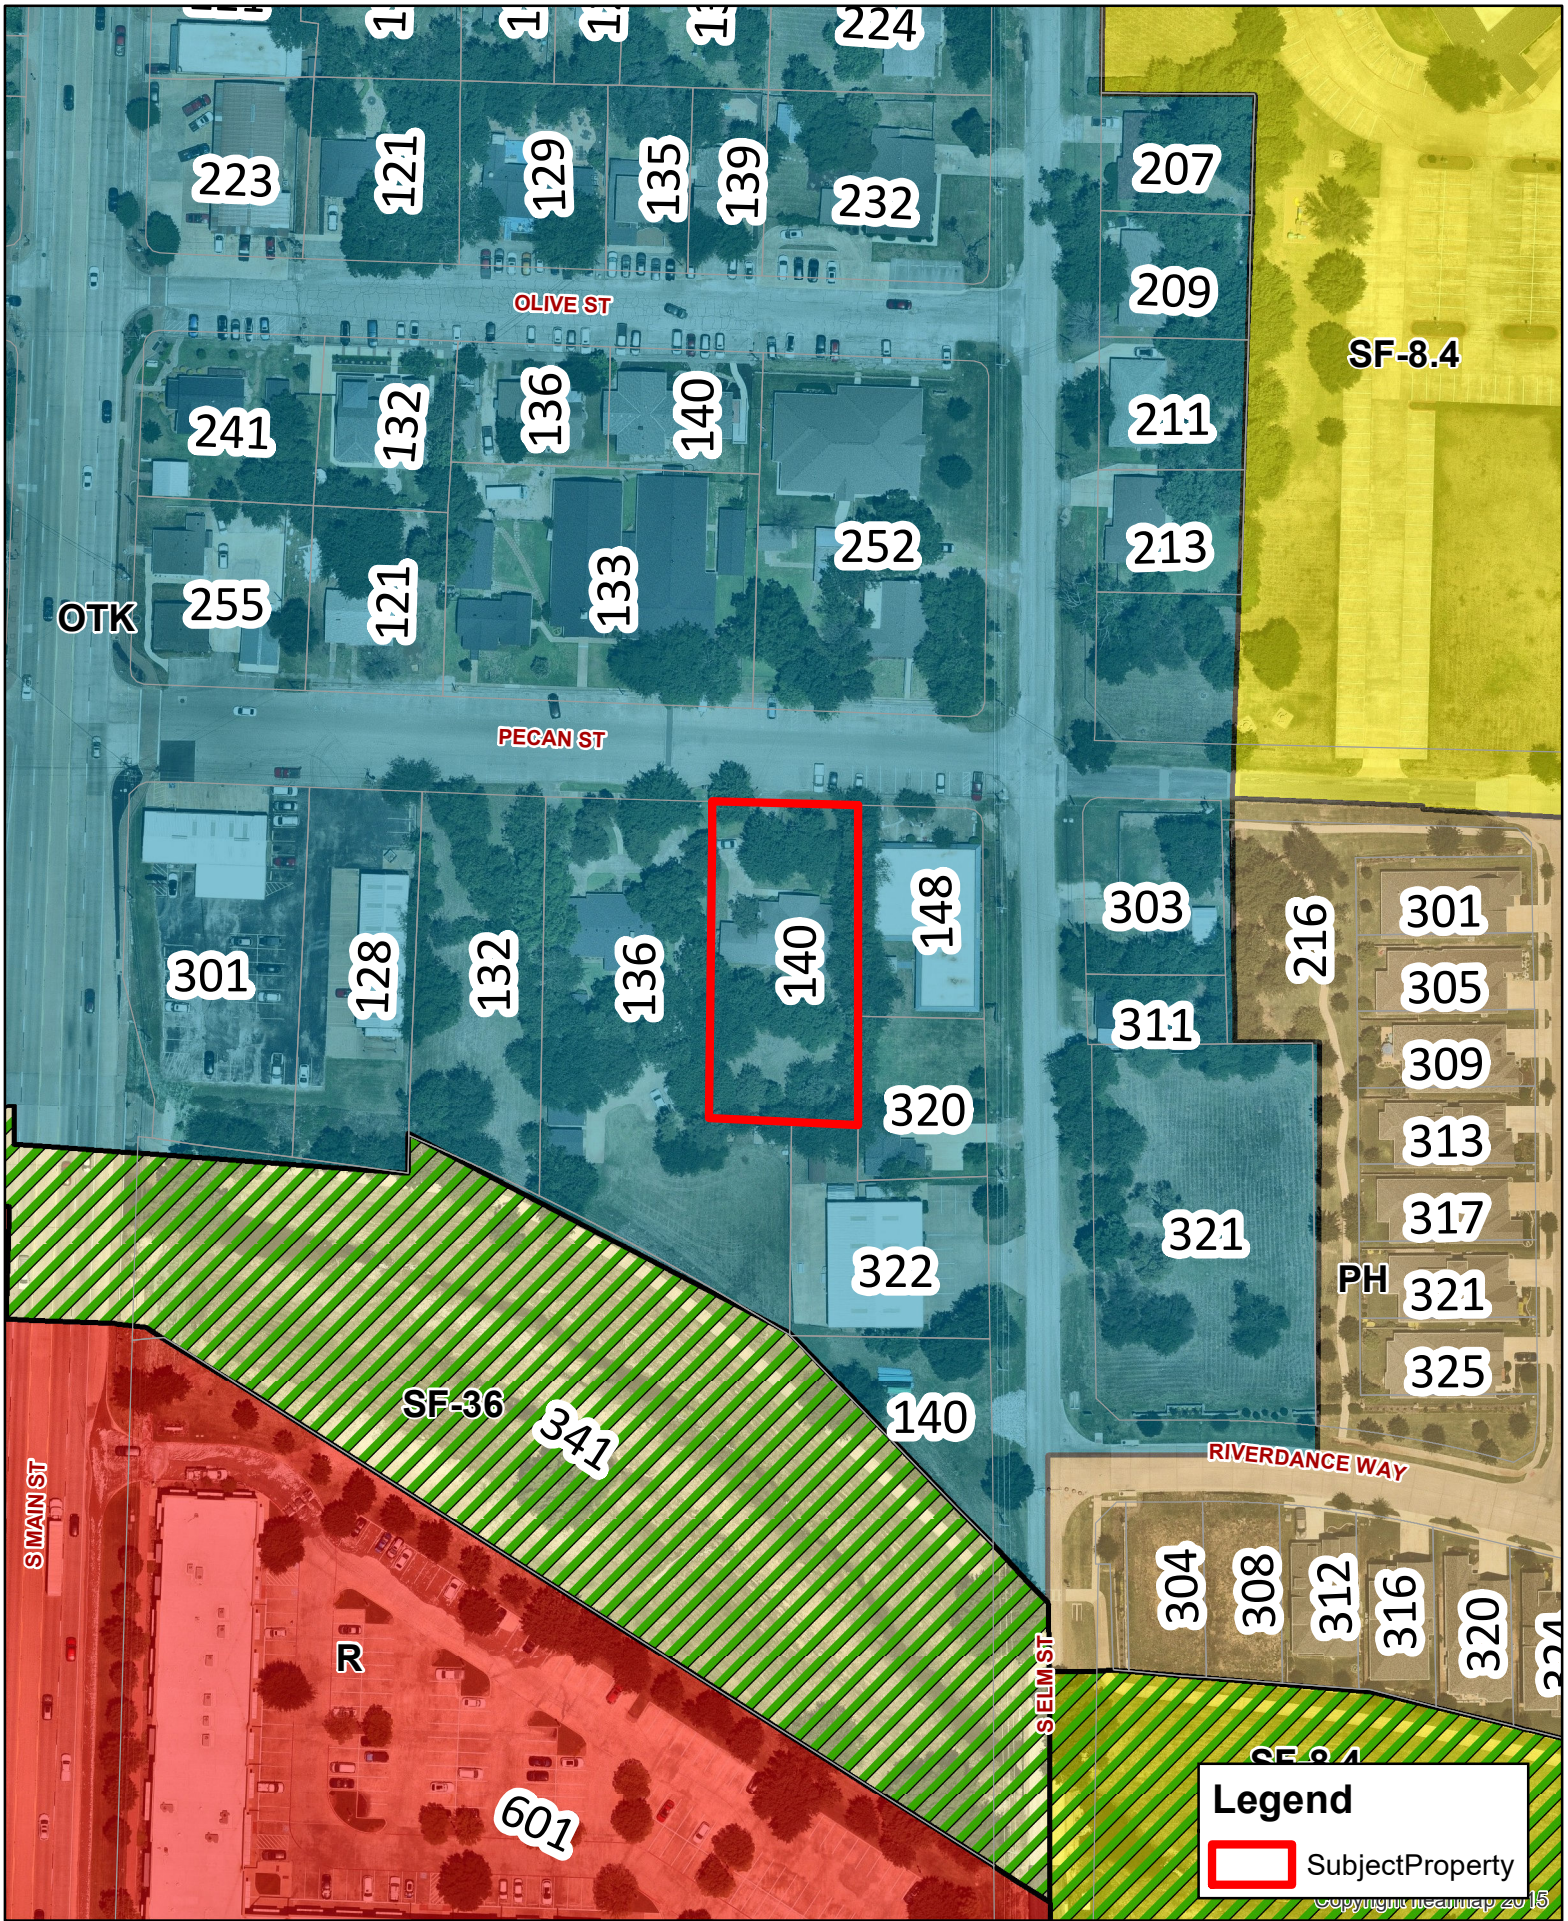

Legend

SubjectProperty

Updated: 10/12/2022

140 Pecan St

DISCLAIMER
 This data has been compiled for the City of Keller. Various official and unofficial sources were used to gather this information. Every effort was made to ensure the accuracy of this data. However, no guarantee is given or implied to the accuracy of said data.

SF-8.4

SF-36

PH

R

Legend

SubjectProperty

Updated: 10/12/2022

140 Pecan St