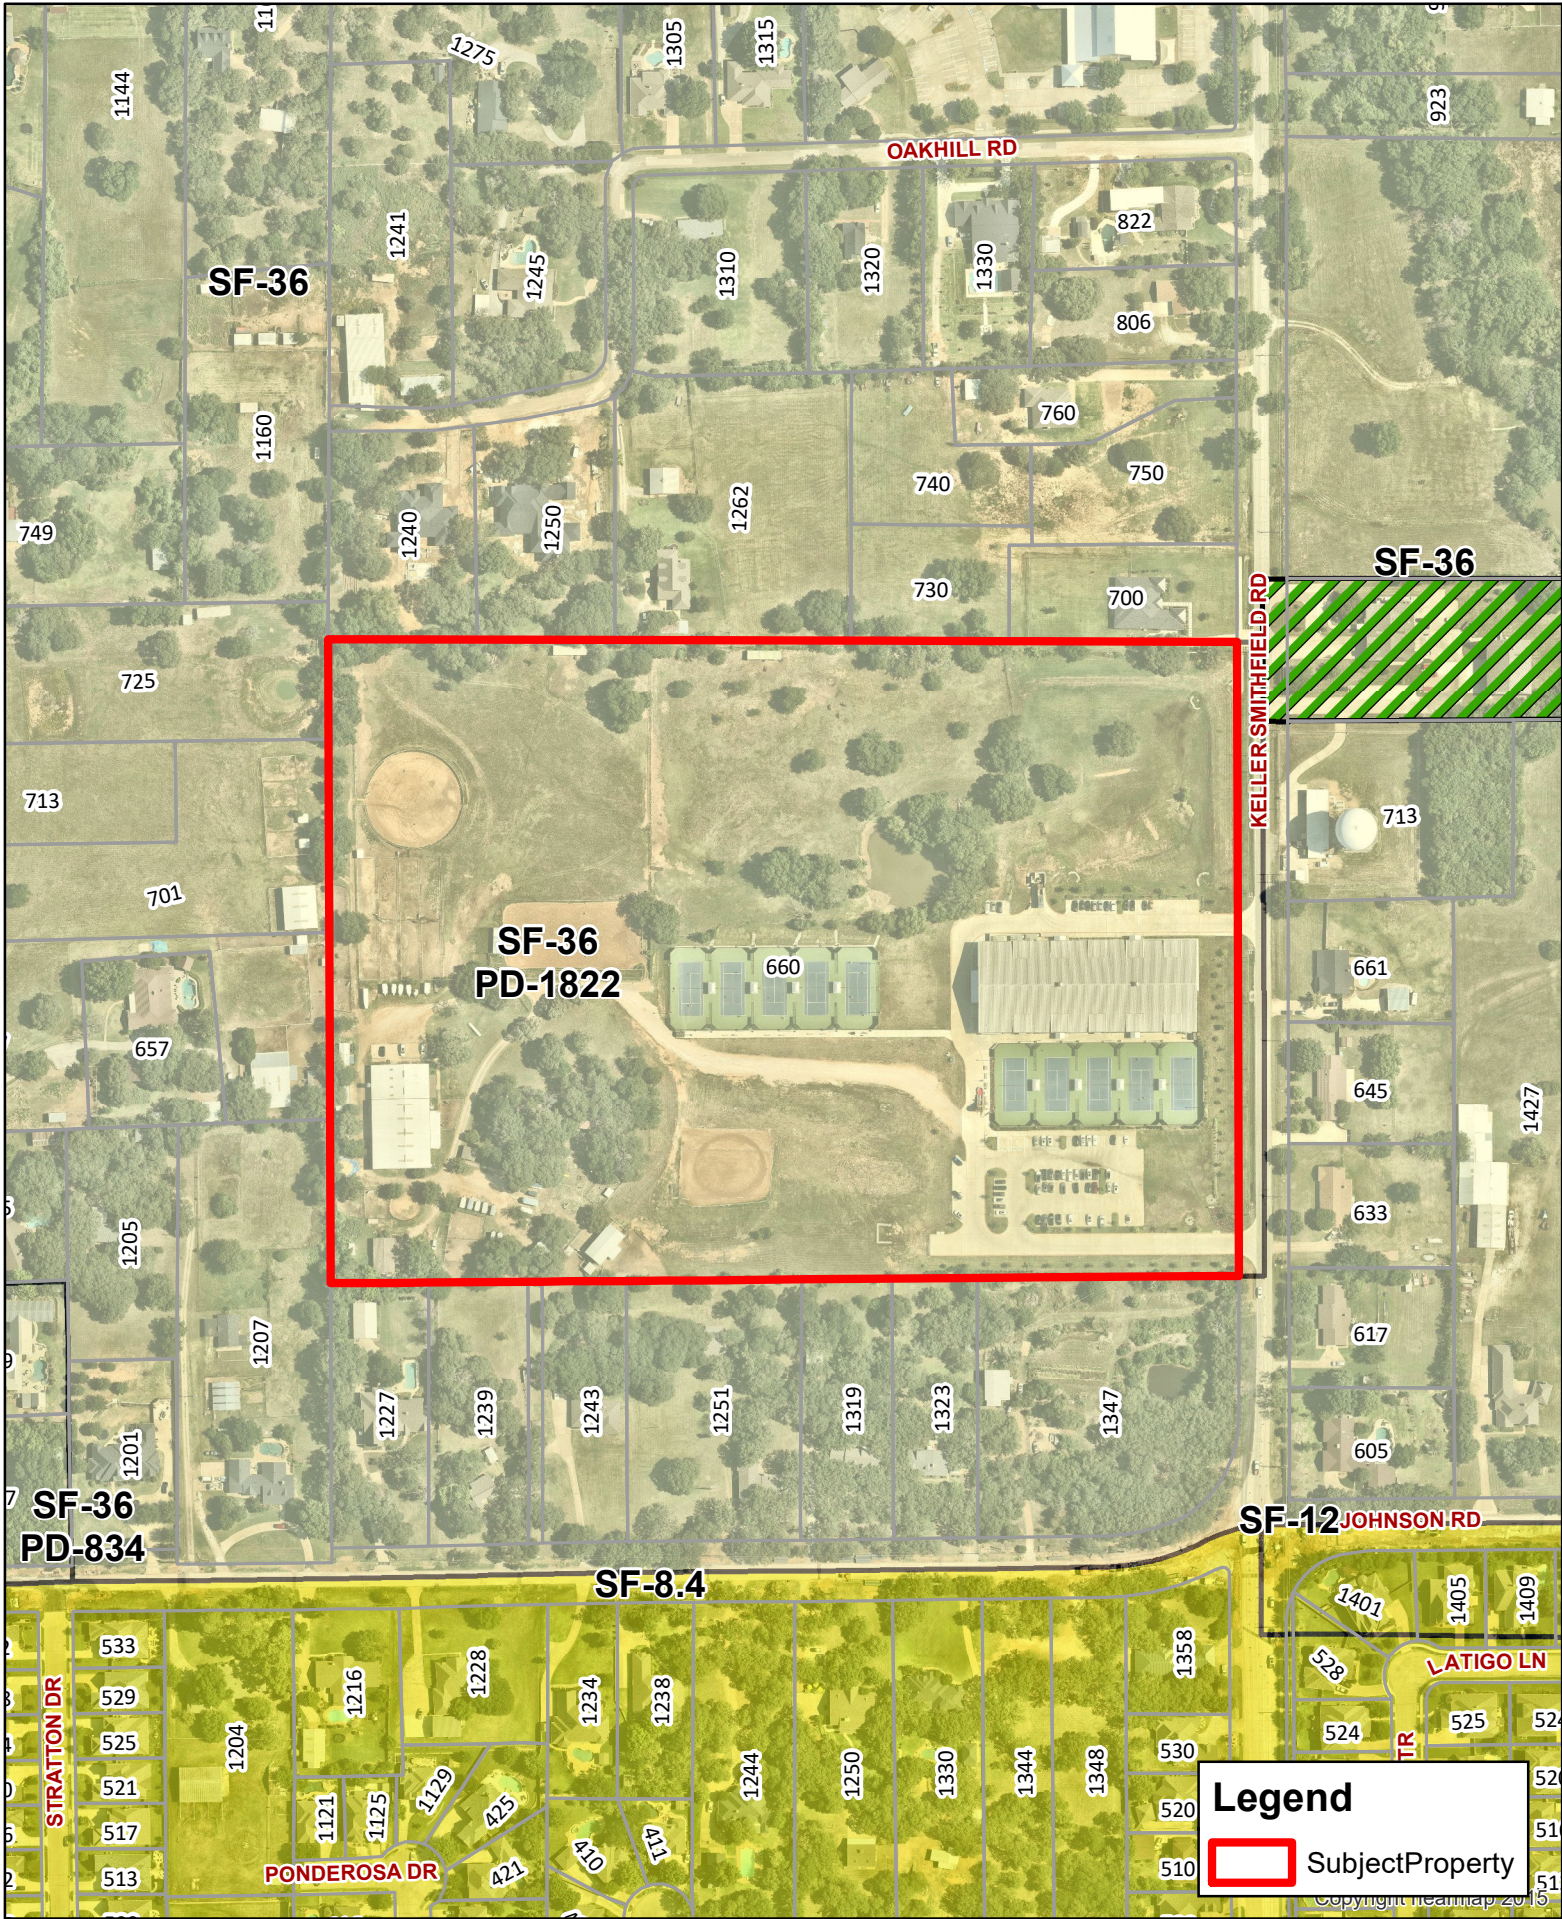

Legend

SubjectProperty

Z-23-0005

**The Birch PD Amendment
660 Keller Smithfield Rd**

Updated: 7/10/2023

DISCLAIMER
This data has been compiled for the City of Keller. Various official and unofficial sources were used to gather this information. Every effort was made to ensure the accuracy of this data. However, no guarantee is given or implied to the accuracy of said data.

Z-23-0005

**The Birch PD Amendment
660 Keller Smithfield Rd**

Updated: 7/10/2023

DISCLAIMER

This data has been compiled for the City of Keller. Various official and unofficial sources were used to gather this information. Every effort was made to ensure the accuracy of this data. However, no guarantee is given or implied to the accuracy of said data.