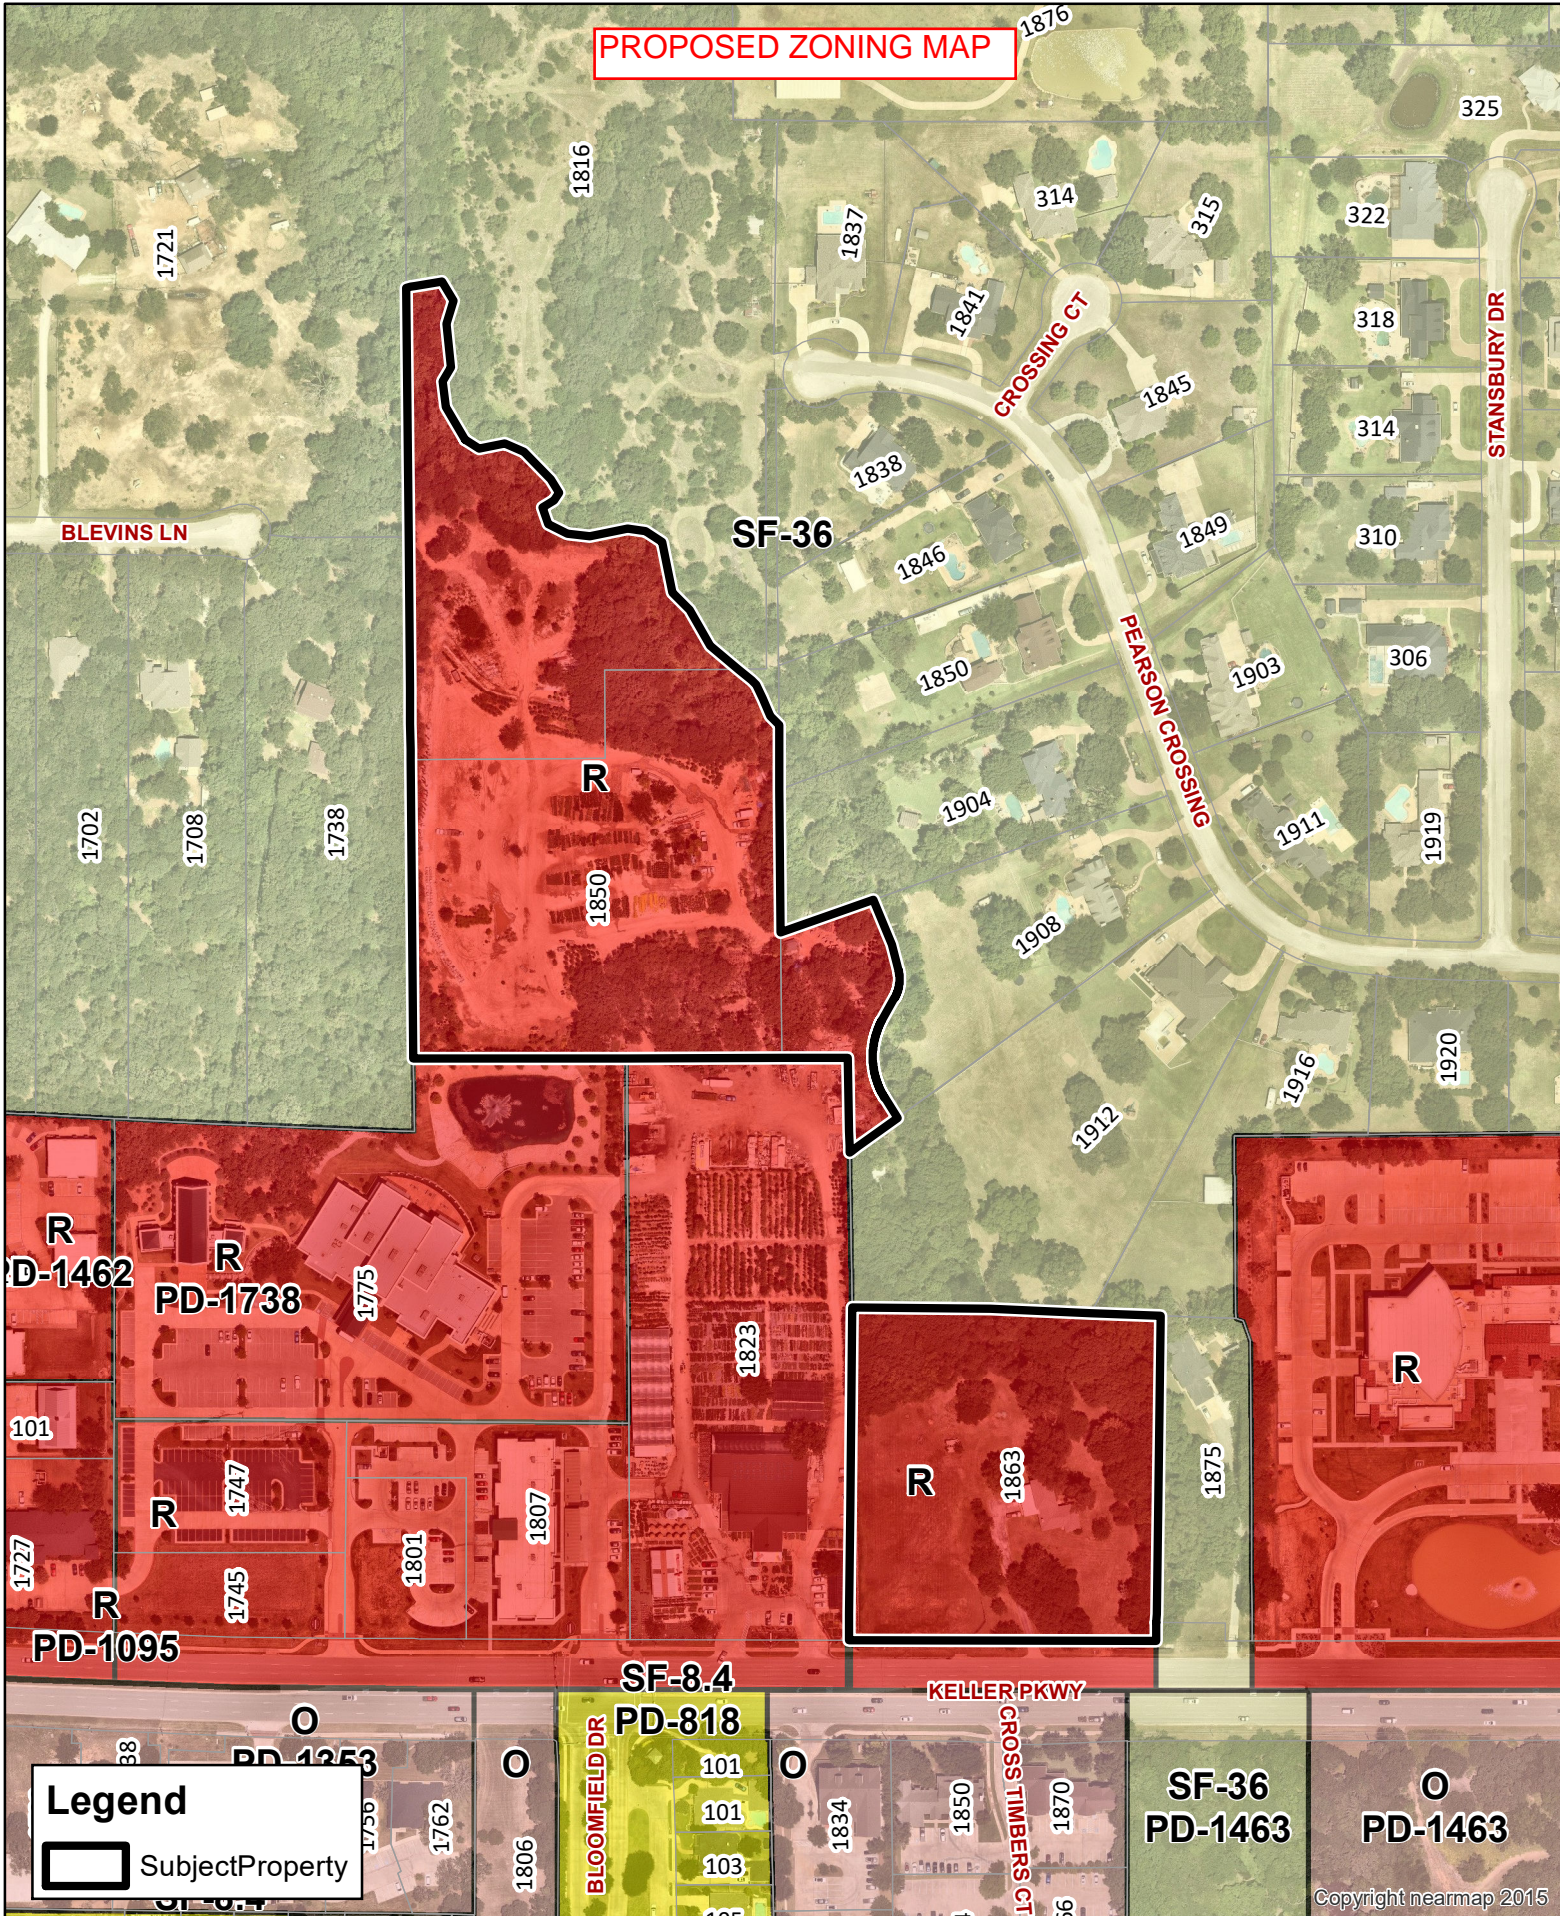

ZONING MAP

Legend

 Subject Property

Copyright nearmap 2015

Updated: 6/15/2022

Z-22-0001

DISCLAIMER
 This data has been compiled for the City of Keller.
 Various official and unofficial sources were used to gather this information.
 Every effort was made to ensure the accuracy of this data.
 However, no guarantee is given or implied to the accuracy of said data.

PROPOSED ZONING MAP

Copyright nearmap 2015

Updated: 6/15/2022

DISCLAIMER

This data has been compiled for the City of Keller. Various official and unofficial sources were used to gather this information. Every effort was made to ensure the accuracy of this data. However, no guarantee is given or implied to the accuracy of said data.

Z-22-0001

BLEVINS LN

STANSBURY DR

PEARSON CROSSING

QUEST CT

KELLER PKWY

1249 South Connector to Southlake

BOURLAND R

RUFESNOW DR

KELLER SMITHFIELD RD S

BEAR CREEK

PRESTON LN

0.4mi