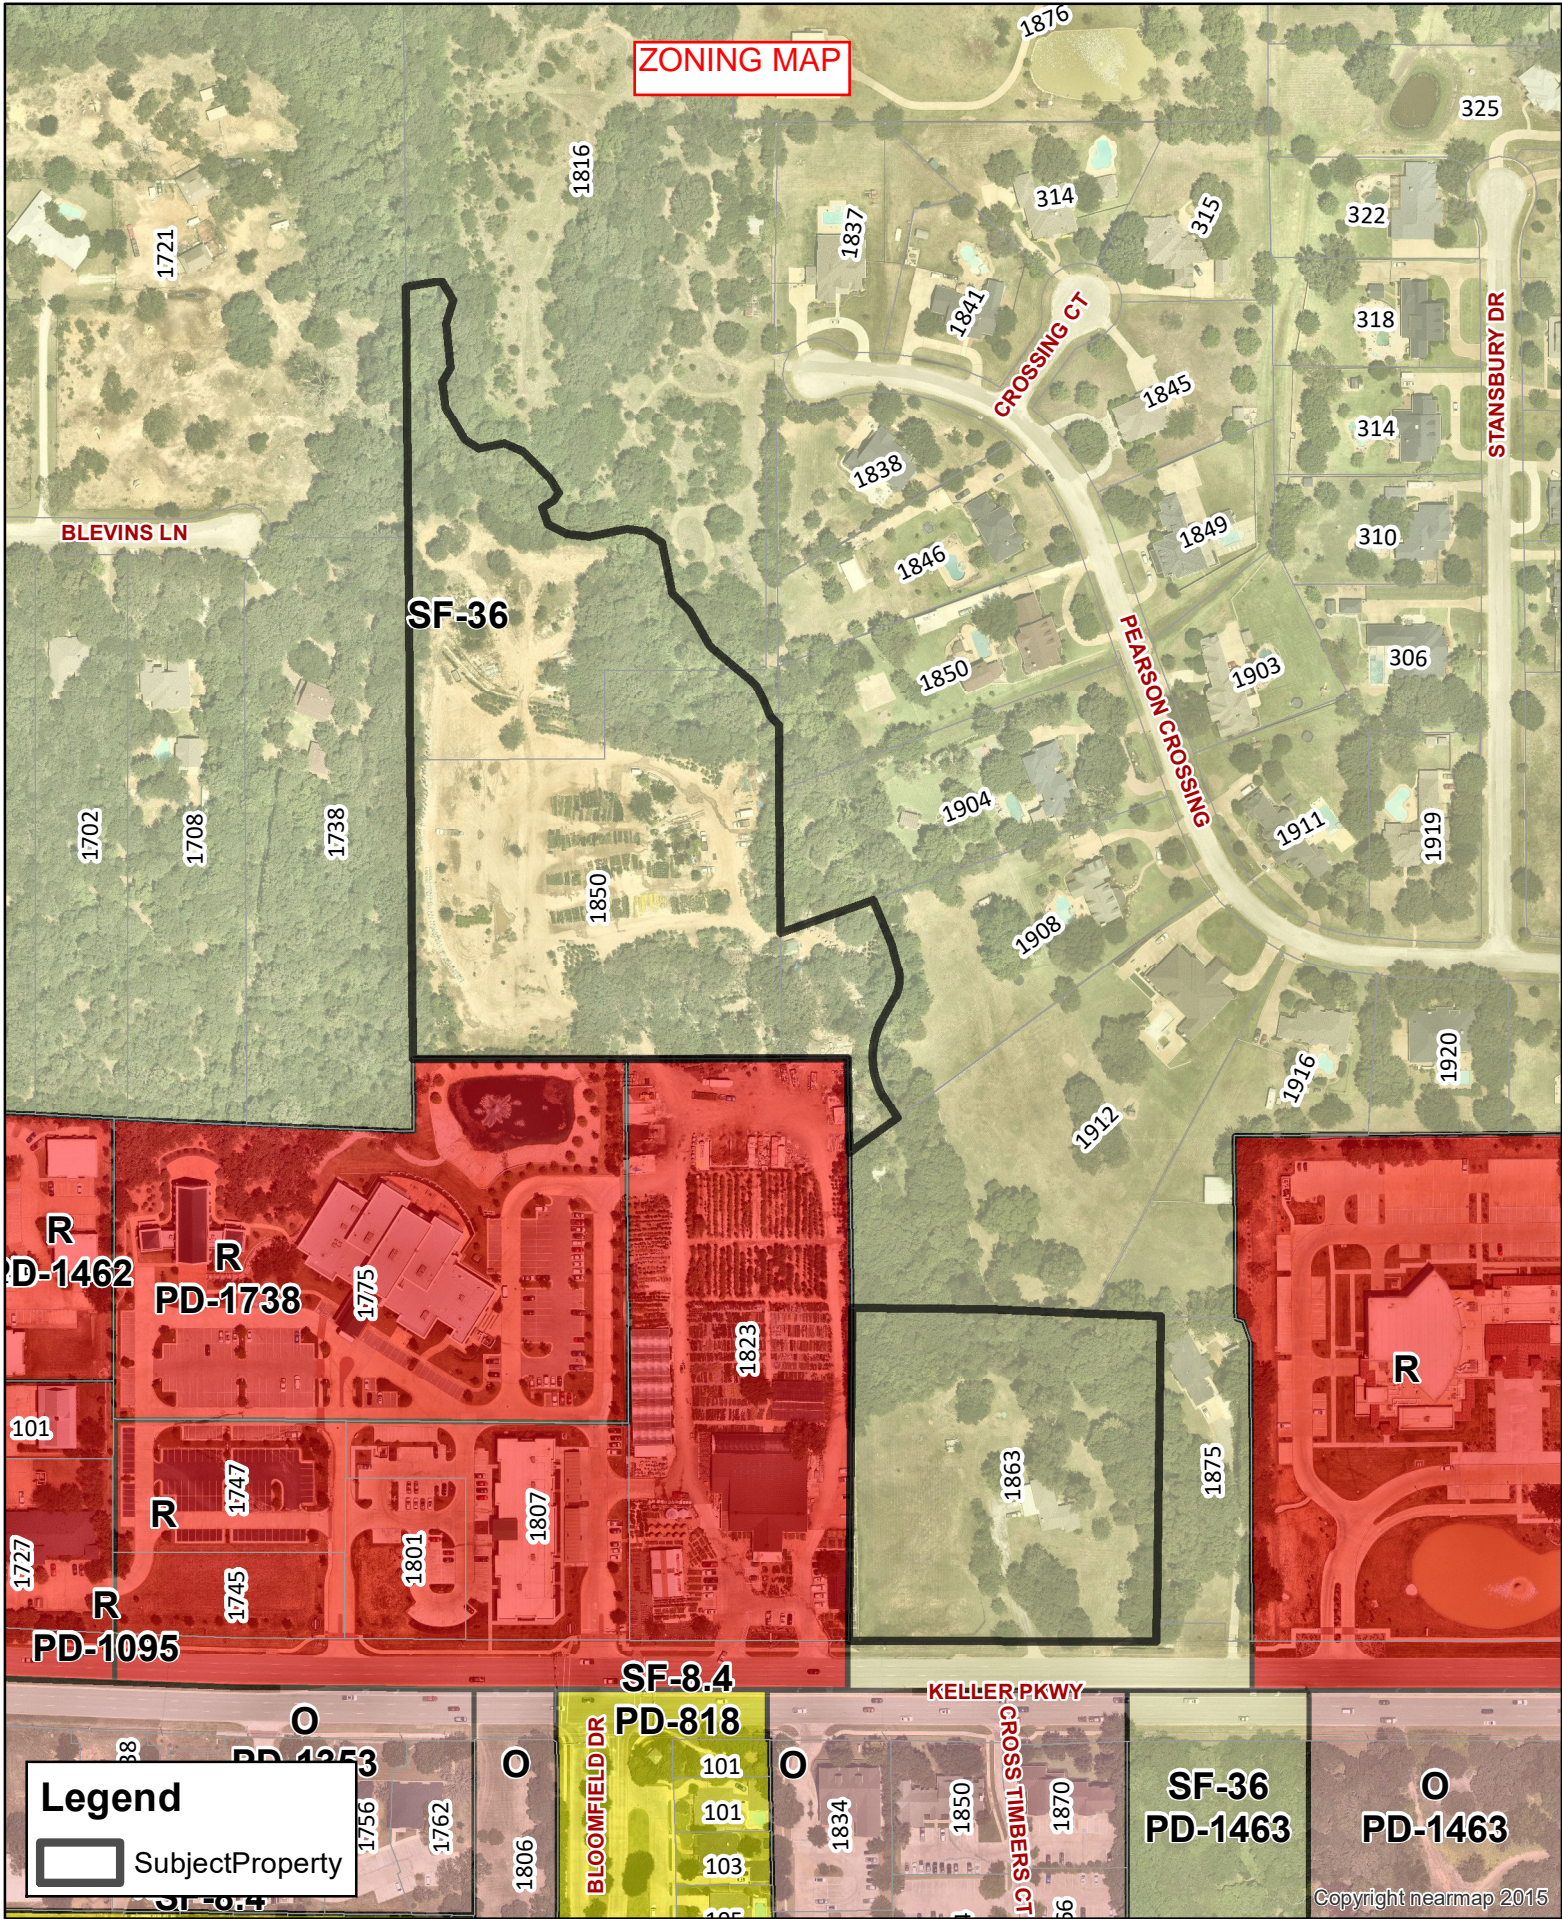

ZONING MAP

Legend

 Subject Property

Copyright nearmap 2015

Updated: 6/15/2022

Z-22-0001

DISCLAIMER
 This data has been compiled for the City of Keller.
 Various official and unofficial sources were used to gather this information.
 Every effort was made to ensure the accuracy of this data.
 However, no guarantee is given or implied to the accuracy of said data.

PROPOSED ZONING MAP

Copyright nearmap 2015

Updated: 6/15/2022

DISCLAIMER

This data has been compiled for the City of Keller. Various official and unofficial sources were used to gather this information. Every effort was made to ensure the accuracy of this data. However, no guarantee is given or implied to the accuracy of said data.

Z-22-0001

BLEVINS LN

STANSBURY DR

PEARSON CROSSING

QUEST CT

KELLER PKWY

1249 South Connector to Southlake

BOURLAND R

RUFESNOW DR

KELLER SMITHFIELD RD S

BEAR CREEK

PRESTON LN

0.4mi