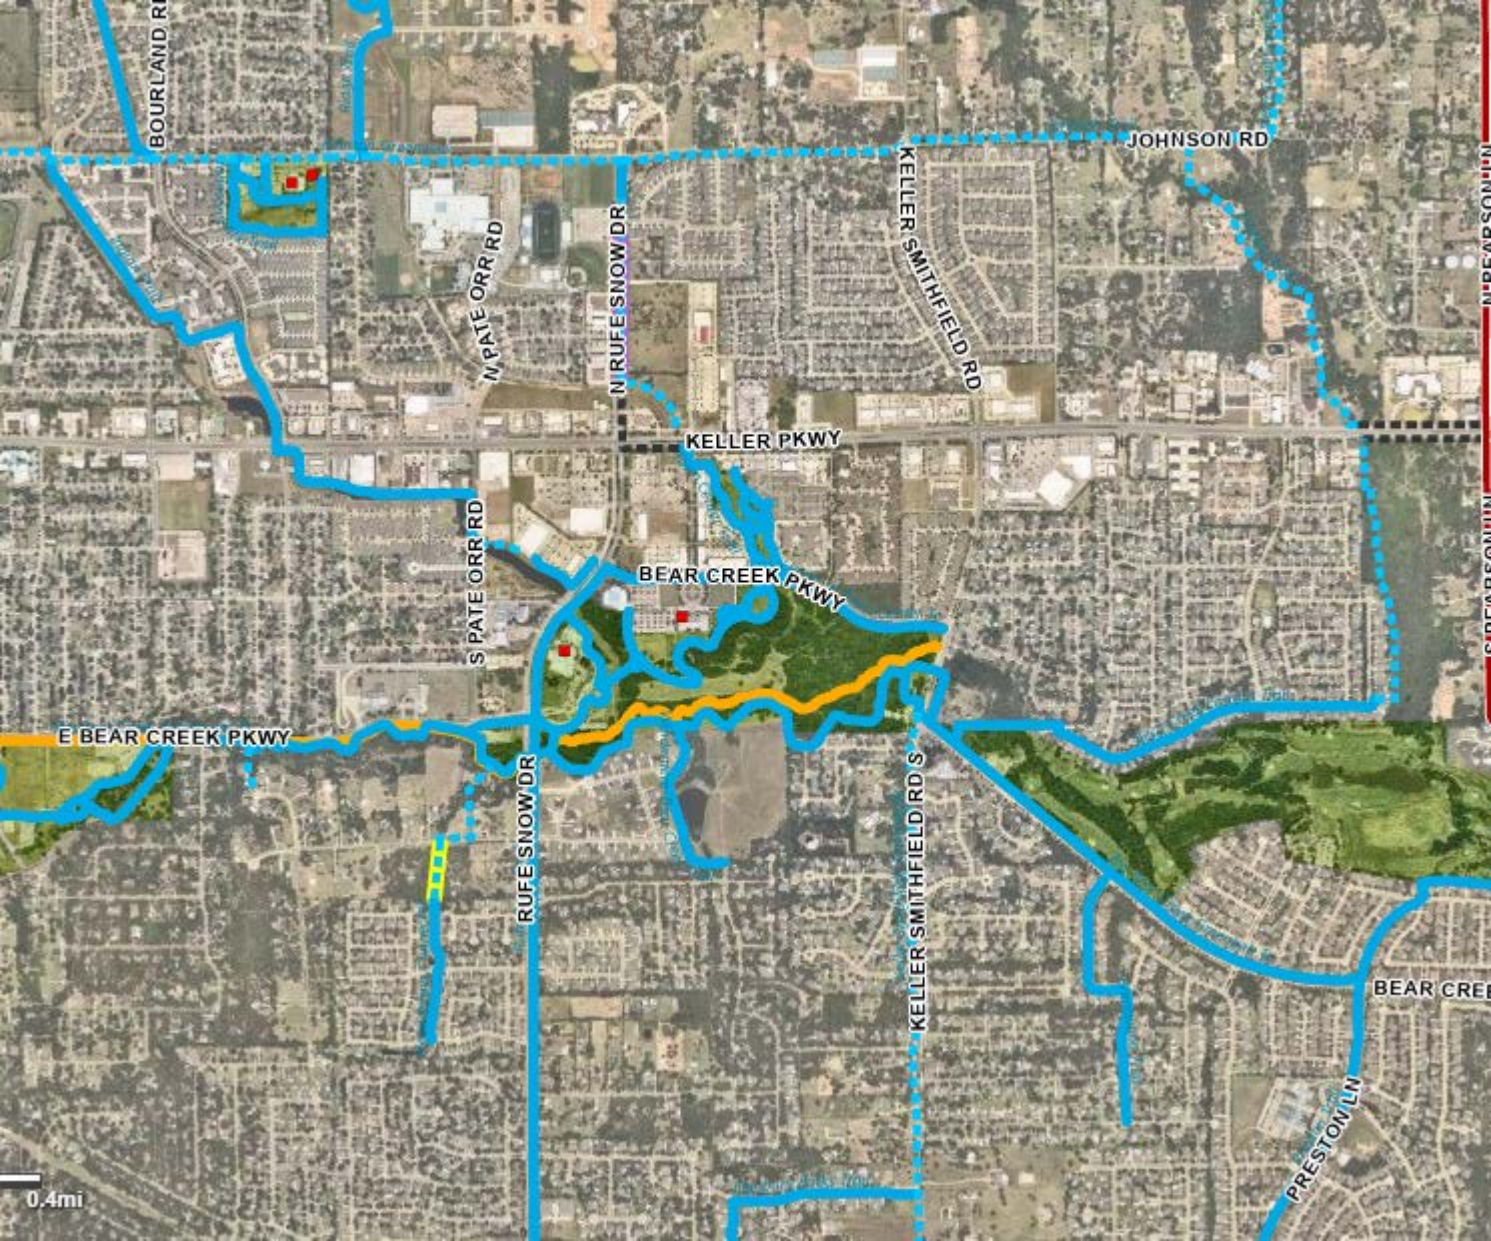

PROPOSED ZONING MAP

Copyright nearmap 2015

Updated: 6/15/2022

DISCLAIMER

This data has been compiled for the City of Keller. Various official and unofficial sources were used to gather this information. Every effort was made to ensure the accuracy of this data. However, no guarantee is given or implied to the accuracy of said data.

Z-22-0001

BLEVINS LN

STANSBURY DR

PEARSON CROSSING

QUEST CT

KELLER PKWY

1249 South Connector to Southlake

BOURLAND R

JOHNSON RD

N PATE ORR RD

N RUFESNOW DR

KELLER SMITHFIELD RD

KELLER PKWY

BEAR CREEK PKWY

S PATE ORR RD

E BEAR CREEK PKWY

RUFESNOW DR

KELLER SMITHFIELD RD S

BEAR CREEK

PRESTON LN

0.4mi