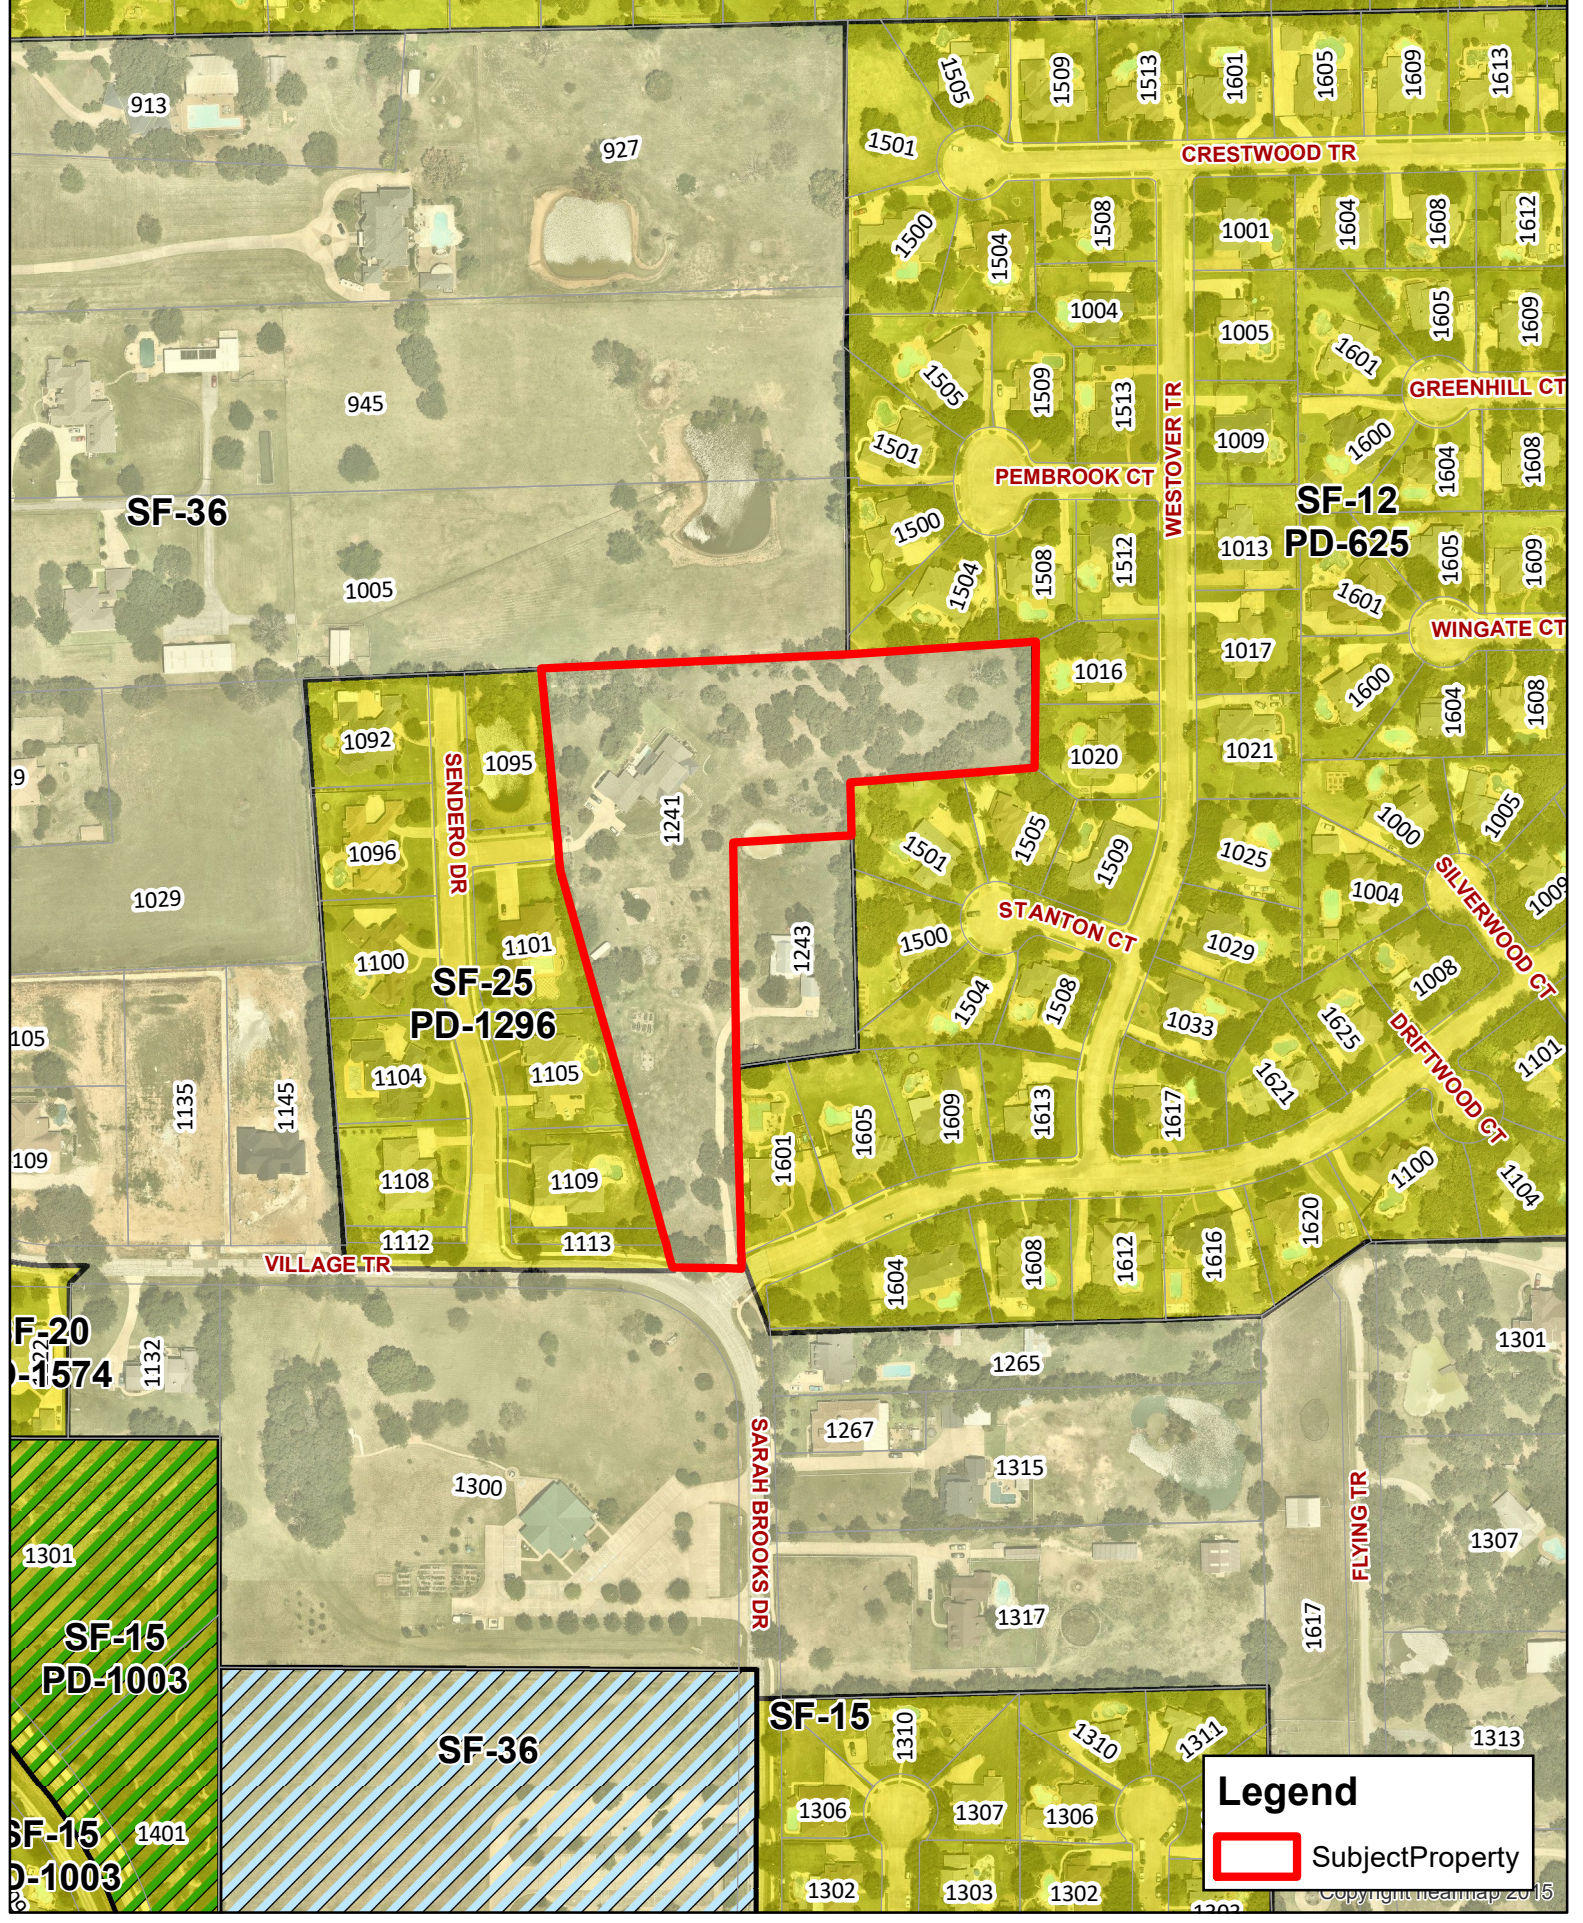

Legend

SubjectProperty

Updated: 10/26/2022

1241 Village Trail

DISCLAIMER
 This data has been compiled for the City of Keller. Various official and unofficial sources were used to gather this information. Every effort was made to ensure the accuracy of this data. However, no guarantee is given or implied to the accuracy of said data.