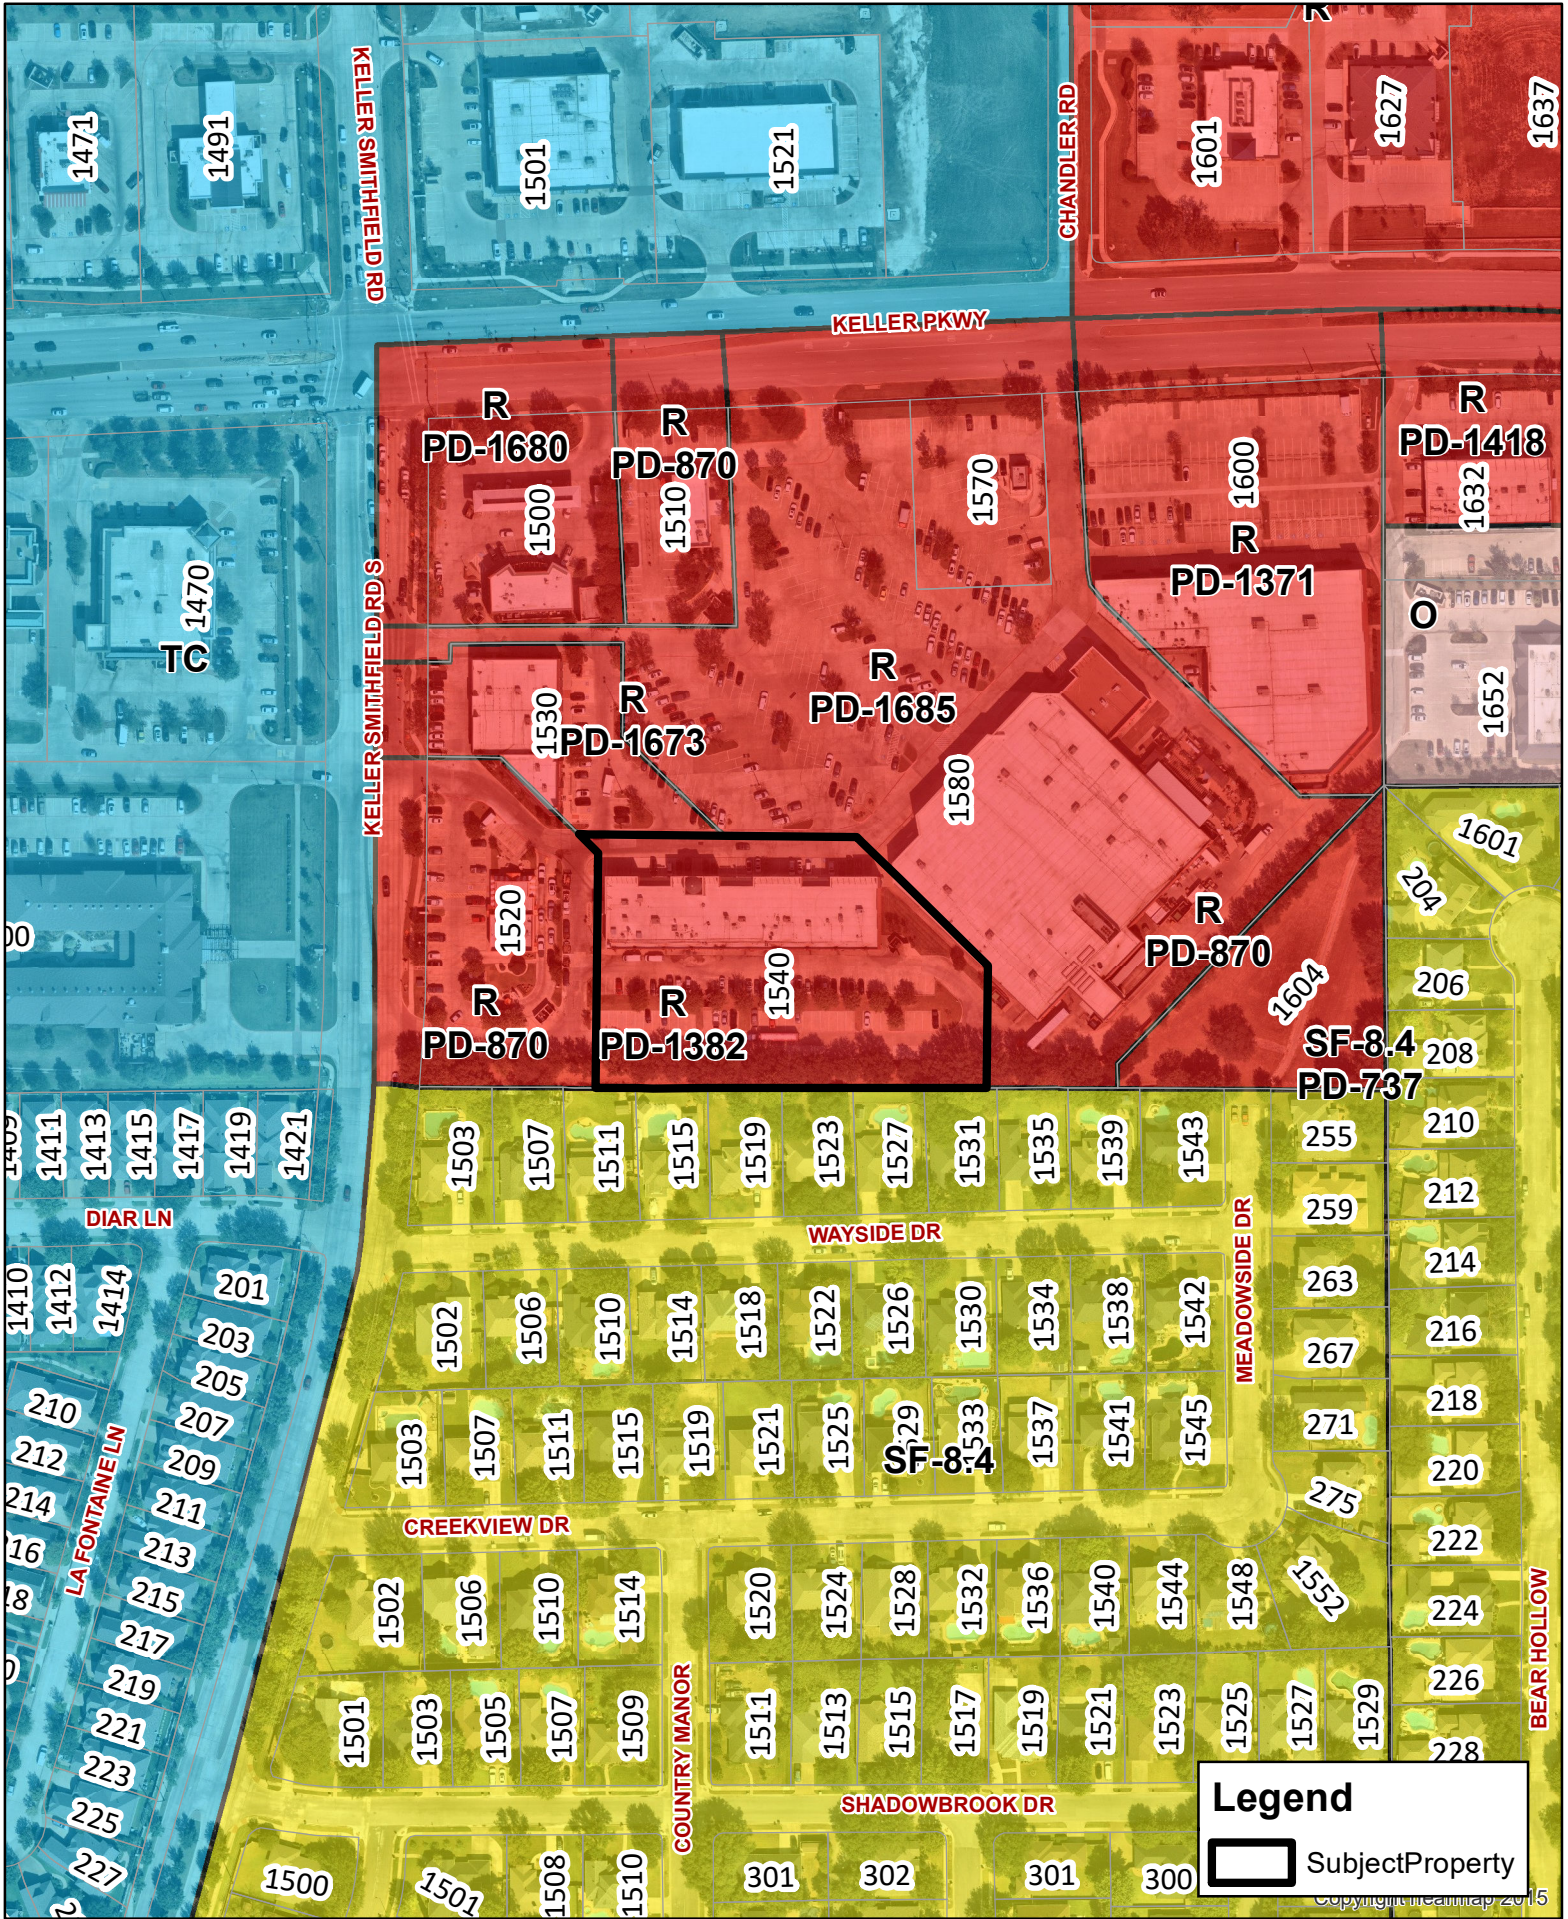

Updated: 12/2/2021

**UPS Store
1540 Keller Pkwy**

DISCLAIMER
This data has been compiled for the City of Keller. Various official and unofficial sources were used to gather this information. Every effort was made to ensure the accuracy of this data. However, no guarantee is given or implied to the accuracy of said data.

Legend

 Subject Property

Copyright meannap 2015

Updated: 12/2/2021

UPS Store
1540 Keller Pkwy

DISCLAIMER
 This data has been compiled for the City of Keller.
 Various official and unofficial sources were used to gather this information.
 Every effort was made to ensure the accuracy of this data.
 However, no guarantee is given or implied to the accuracy of said data.