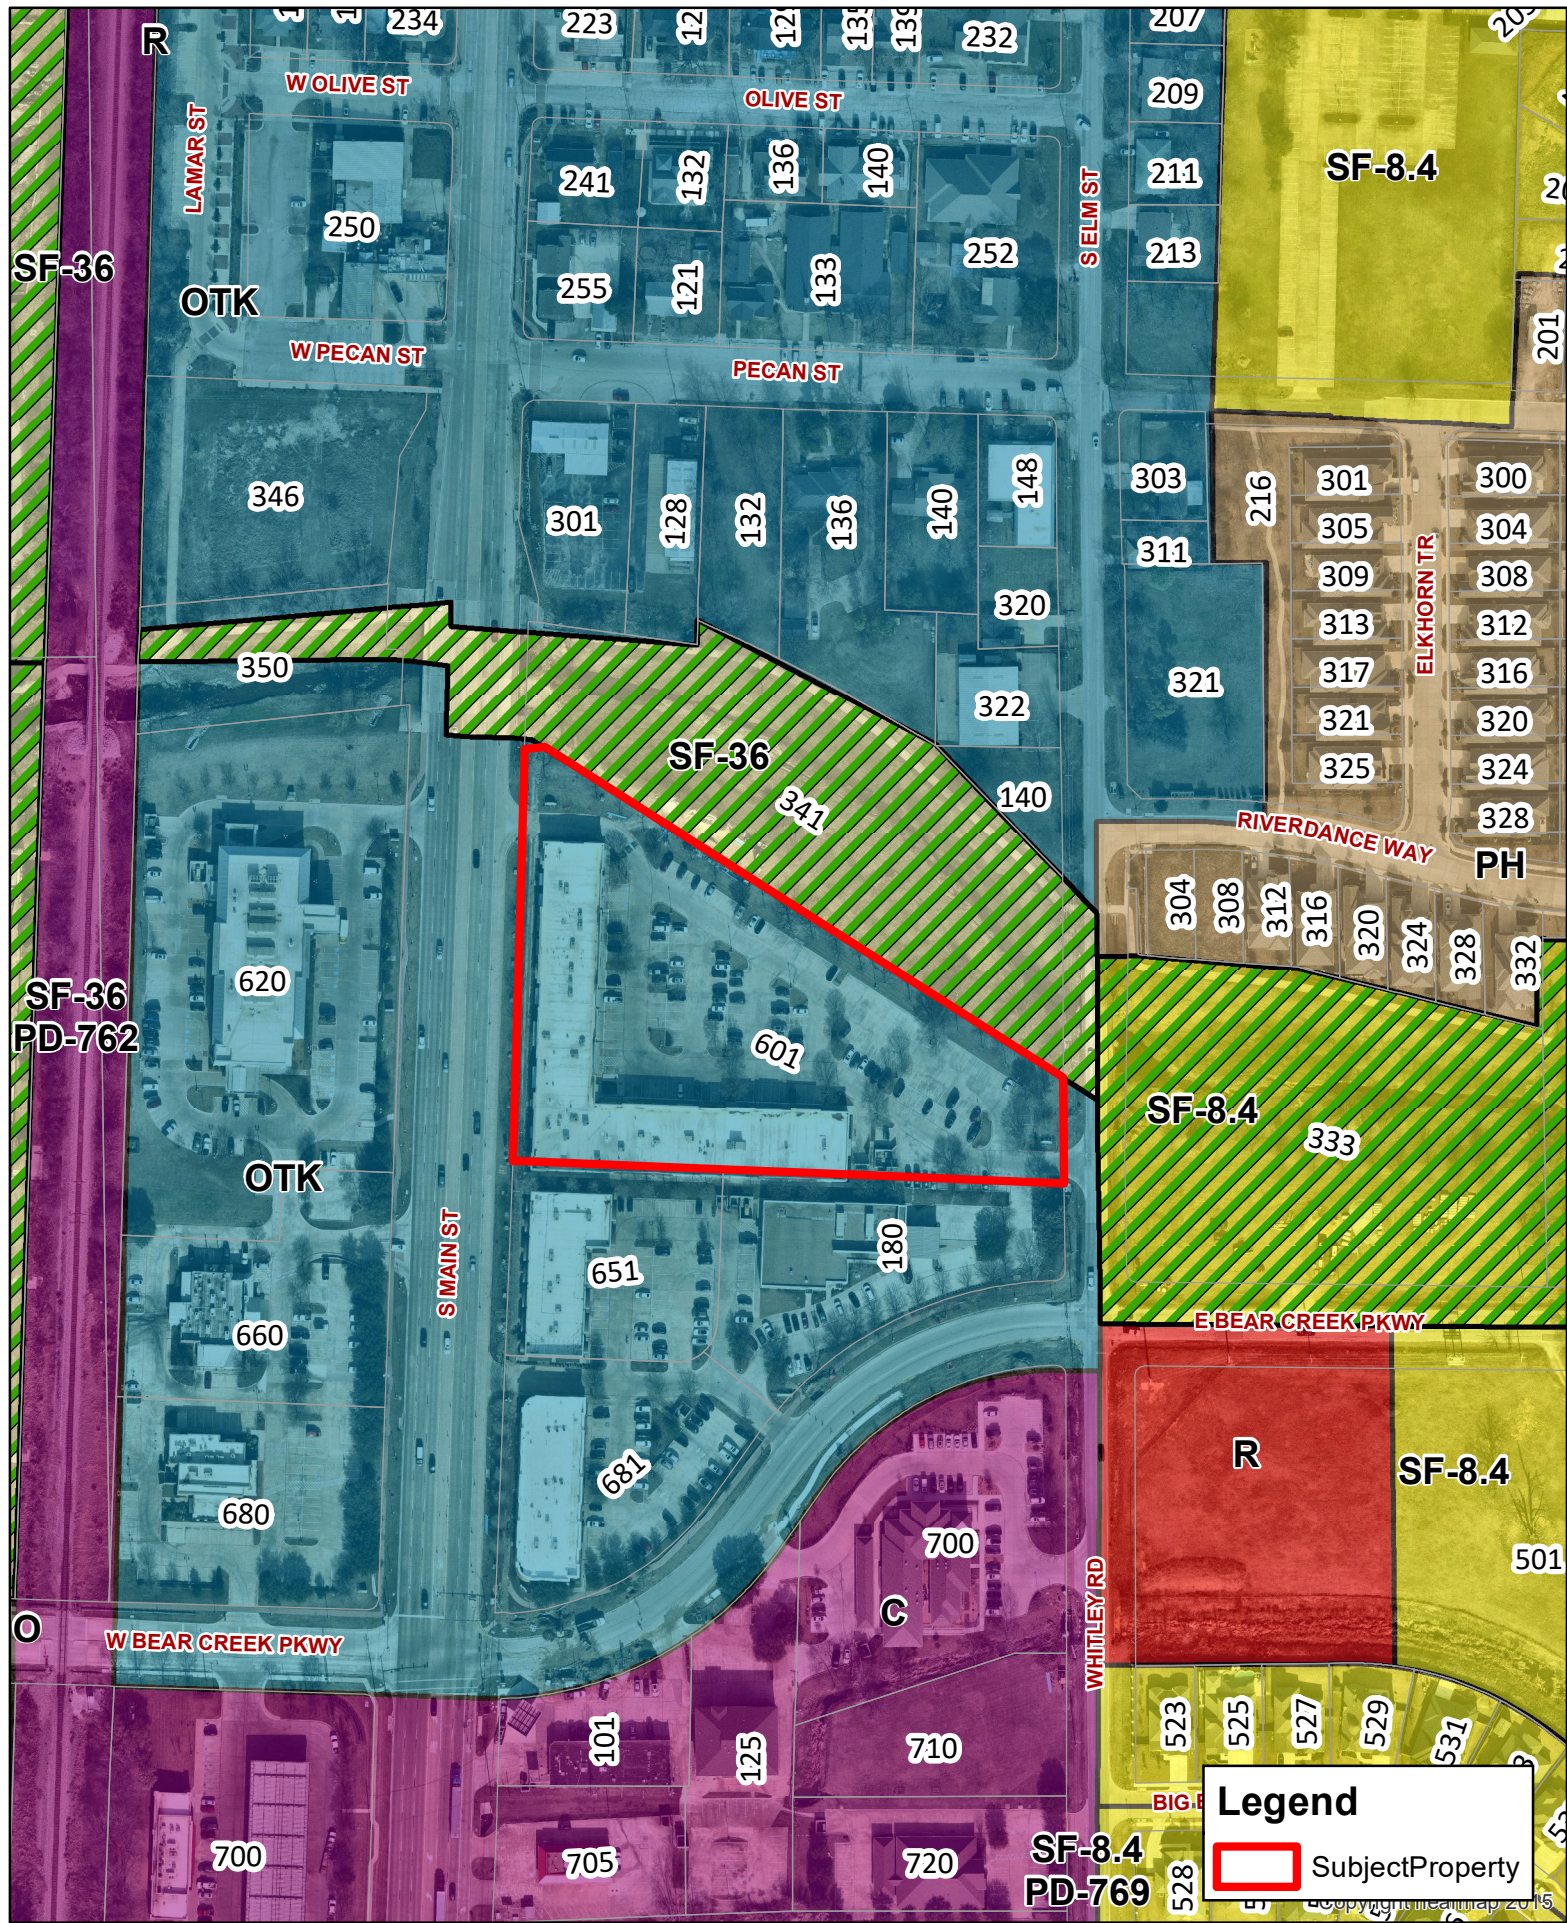

Legend

 SubjectProperty

**601 S Main St, Ste 110
SUP-22-0002**

Updated: 1/27/2022

DISCLAIMER
This data has been compiled for the City of Keller. Various official and unofficial sources were used to gather this information. Every effort was made to ensure the accuracy of this data. However, no guarantee is given or implied to the accuracy of said data.

Legend

Subject Property

601 S Main St, Ste 110
SUP-22-0002

Updated: 1/27/2022

DISCLAIMER
 This data has been compiled for the City of Keller. Various official and unofficial sources were used to gather this information. Every effort was made to ensure the accuracy of this data. However, no guarantee is given or implied to the accuracy of said data.