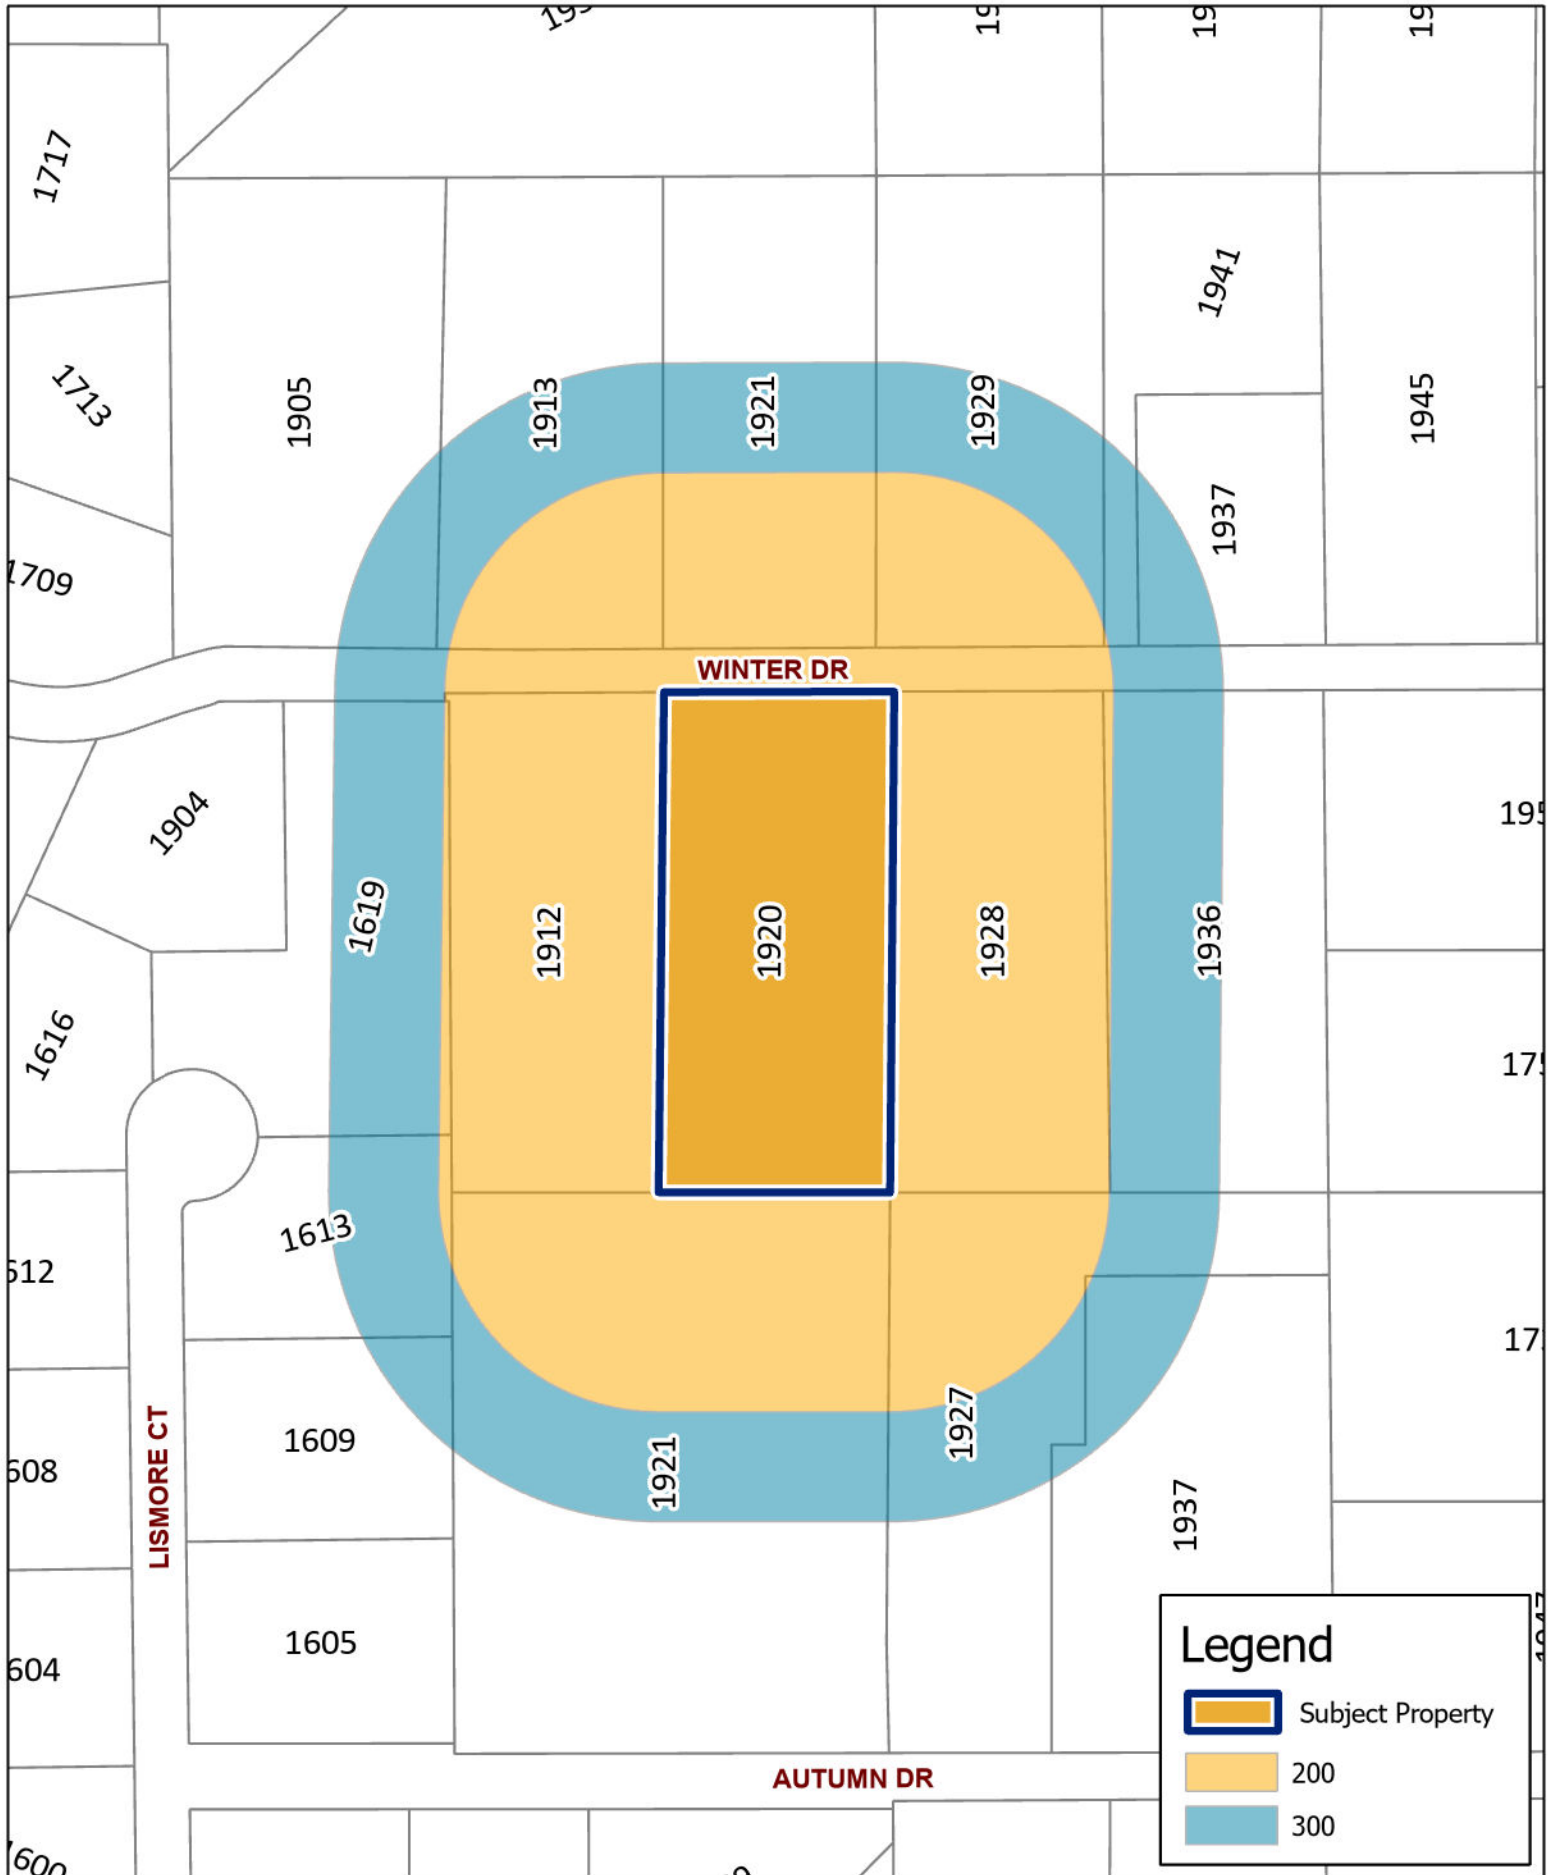

SUP-2605-0014
1920 Winter Dr

Updated: 5/27/2026

DISCLAIMER
 This data has been compiled for the City of Keller.
 Various official and unofficial sources were used to gather this information.
 Every effort was made to ensure the accuracy of this data.
 However, no guarantee is given or implied to the accuracy of said data.

SUP-2605-0014
1920 Winter Dr

Updated: 5/27/2026