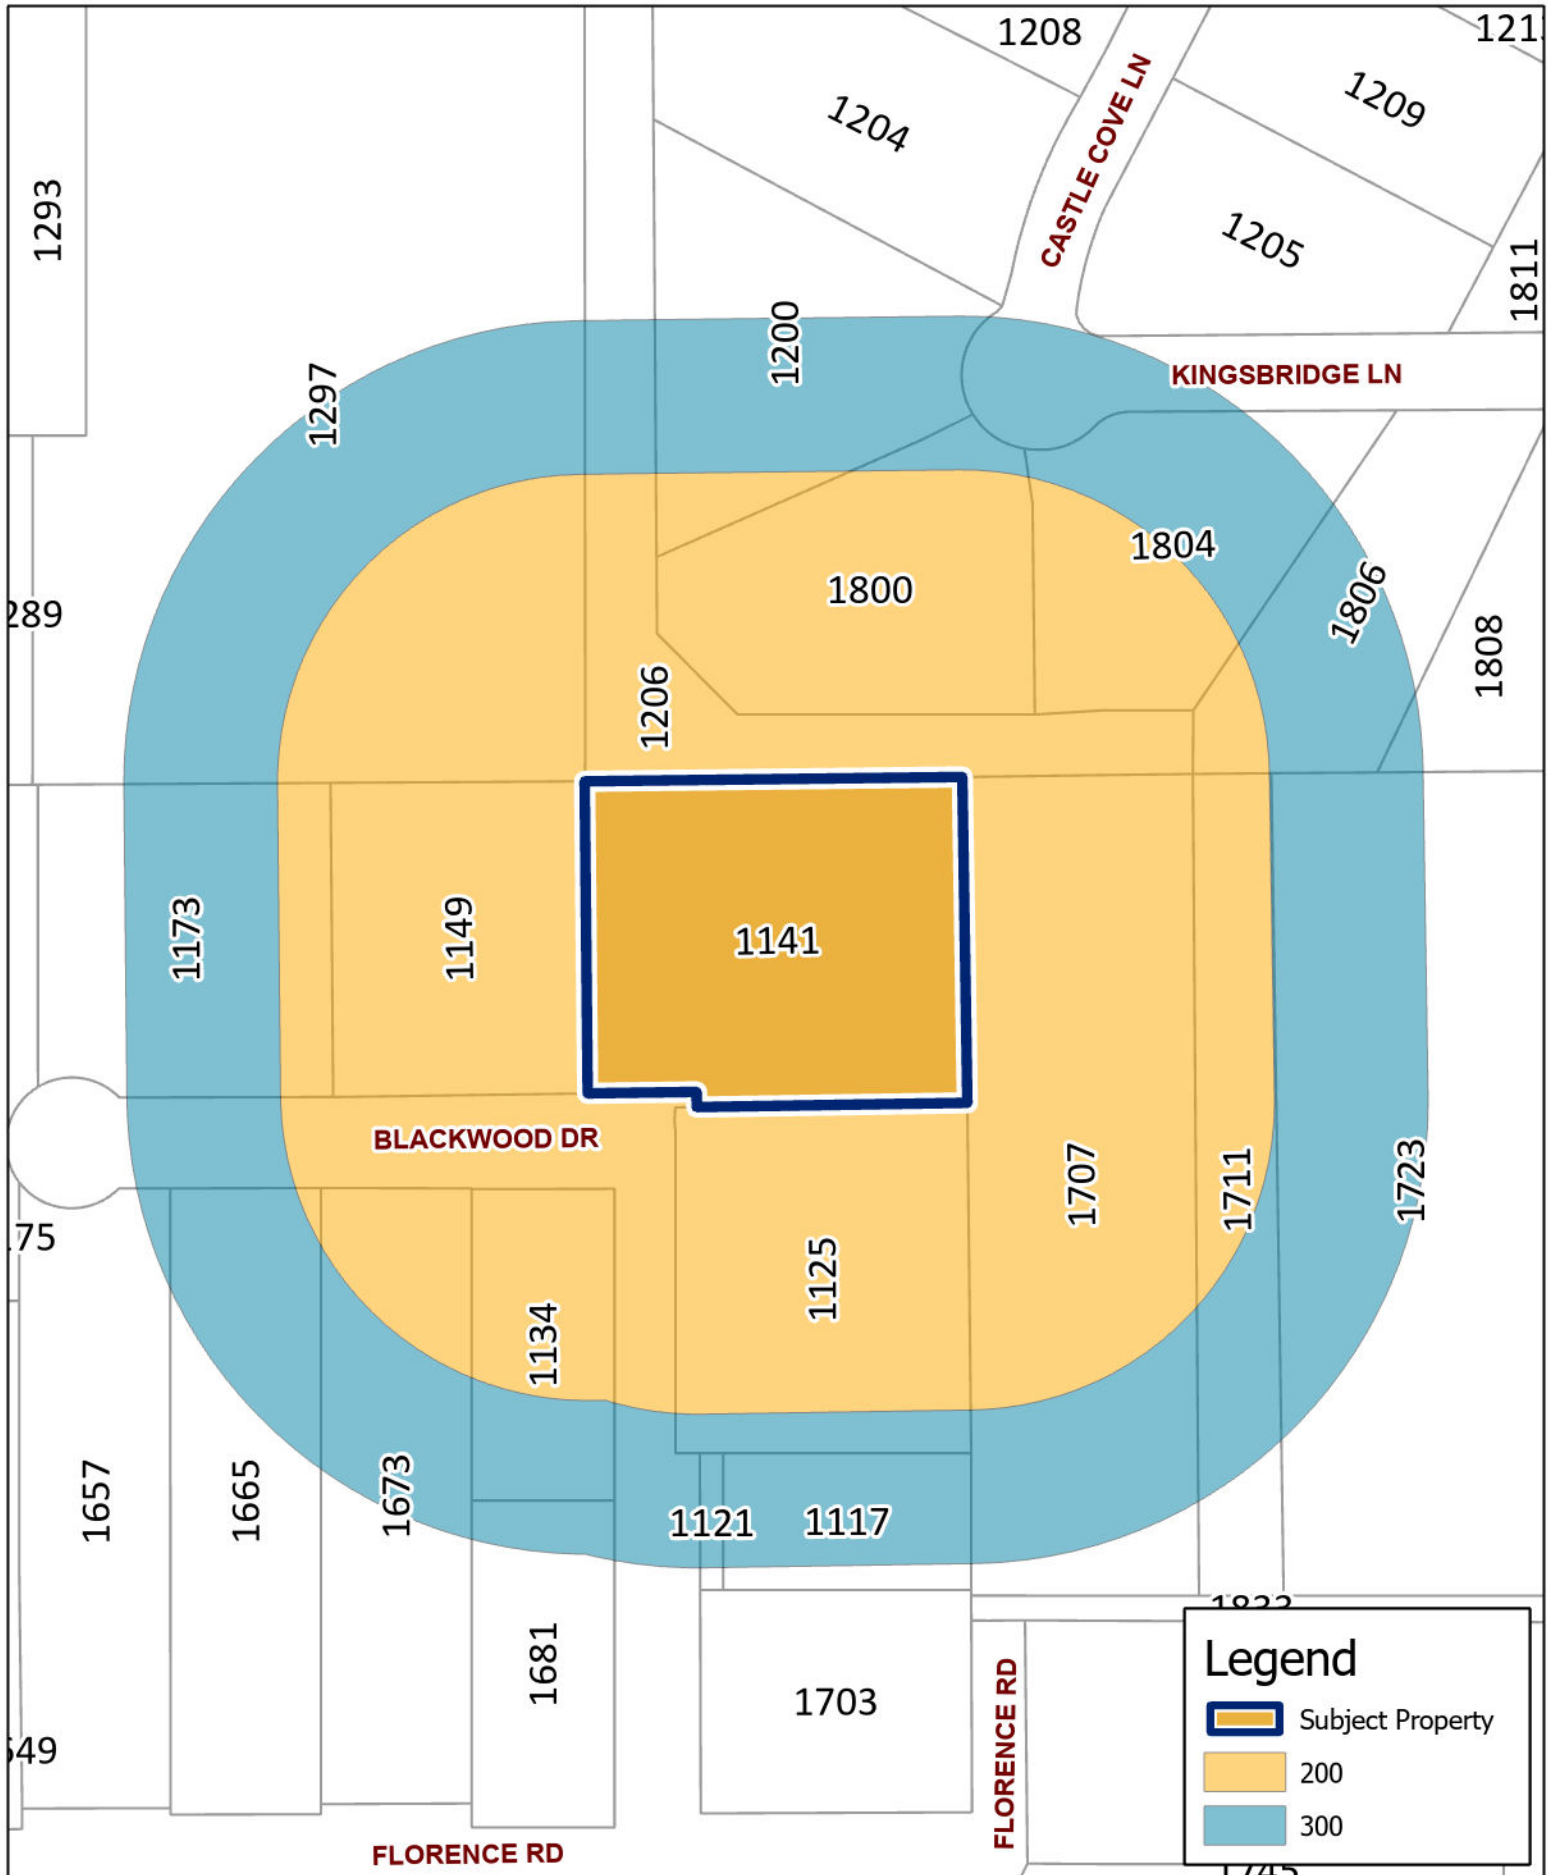

SUP-2406-0001
1141 Blackwood Dr

↑
Updated: 6/27/2024

Legend

- Subject Property
- 200
- 300

DISCLAIMER
 This data has been compiled for the City of Keller.
 Various official and unofficial sources were used to gather this information.
 Every effort was made to ensure the accuracy of this data.
 However, no guarantee is given or implied to the accuracy of said data.

SUP-2406-0001
1141 Blackwood Dr

DISCLAIMER
 This data has been compiled for the City of Keller.
 Various official and unofficial sources were used to gather this information.
 Every effort was made to ensure the accuracy of this data.
 However, no guarantee is given or implied to the accuracy of said data.

SUP-2406-0001
1141 Blackwood Dr

Updated: 6/27/2024