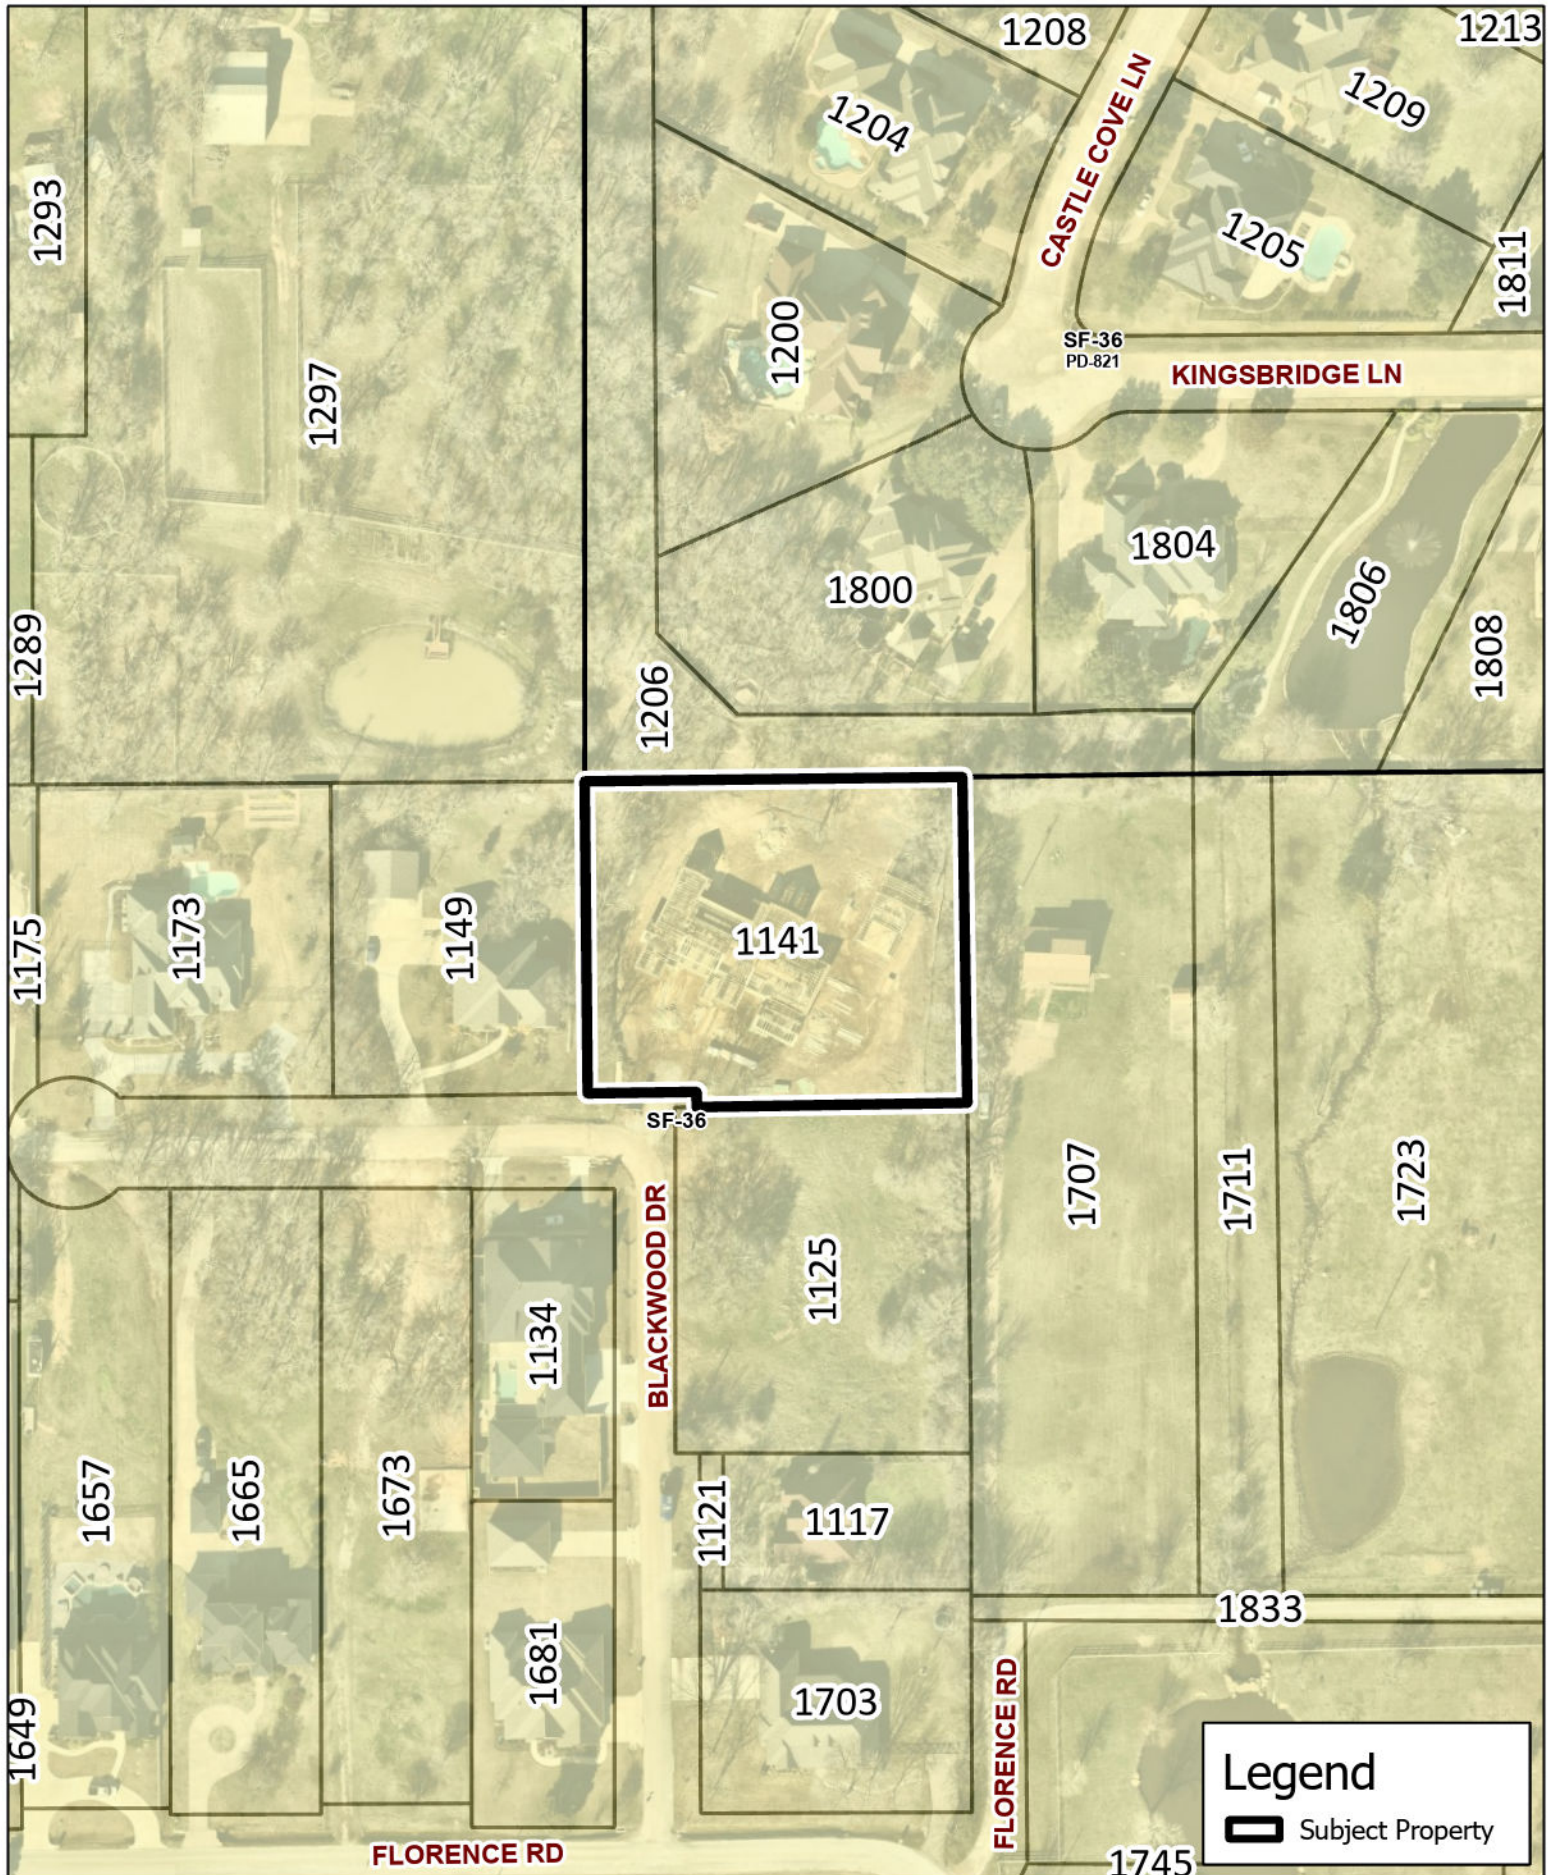

DISCLAIMER
This data has been compiled for the City of Keller.
Various official and unofficial sources were used to gather this information.
Every effort was made to ensure the accuracy of this data.
However, no guarantee is given or implied to the accuracy of said data.

SUP-2406-0001
1141 Blackwood Dr

Updated: 6/27/2024