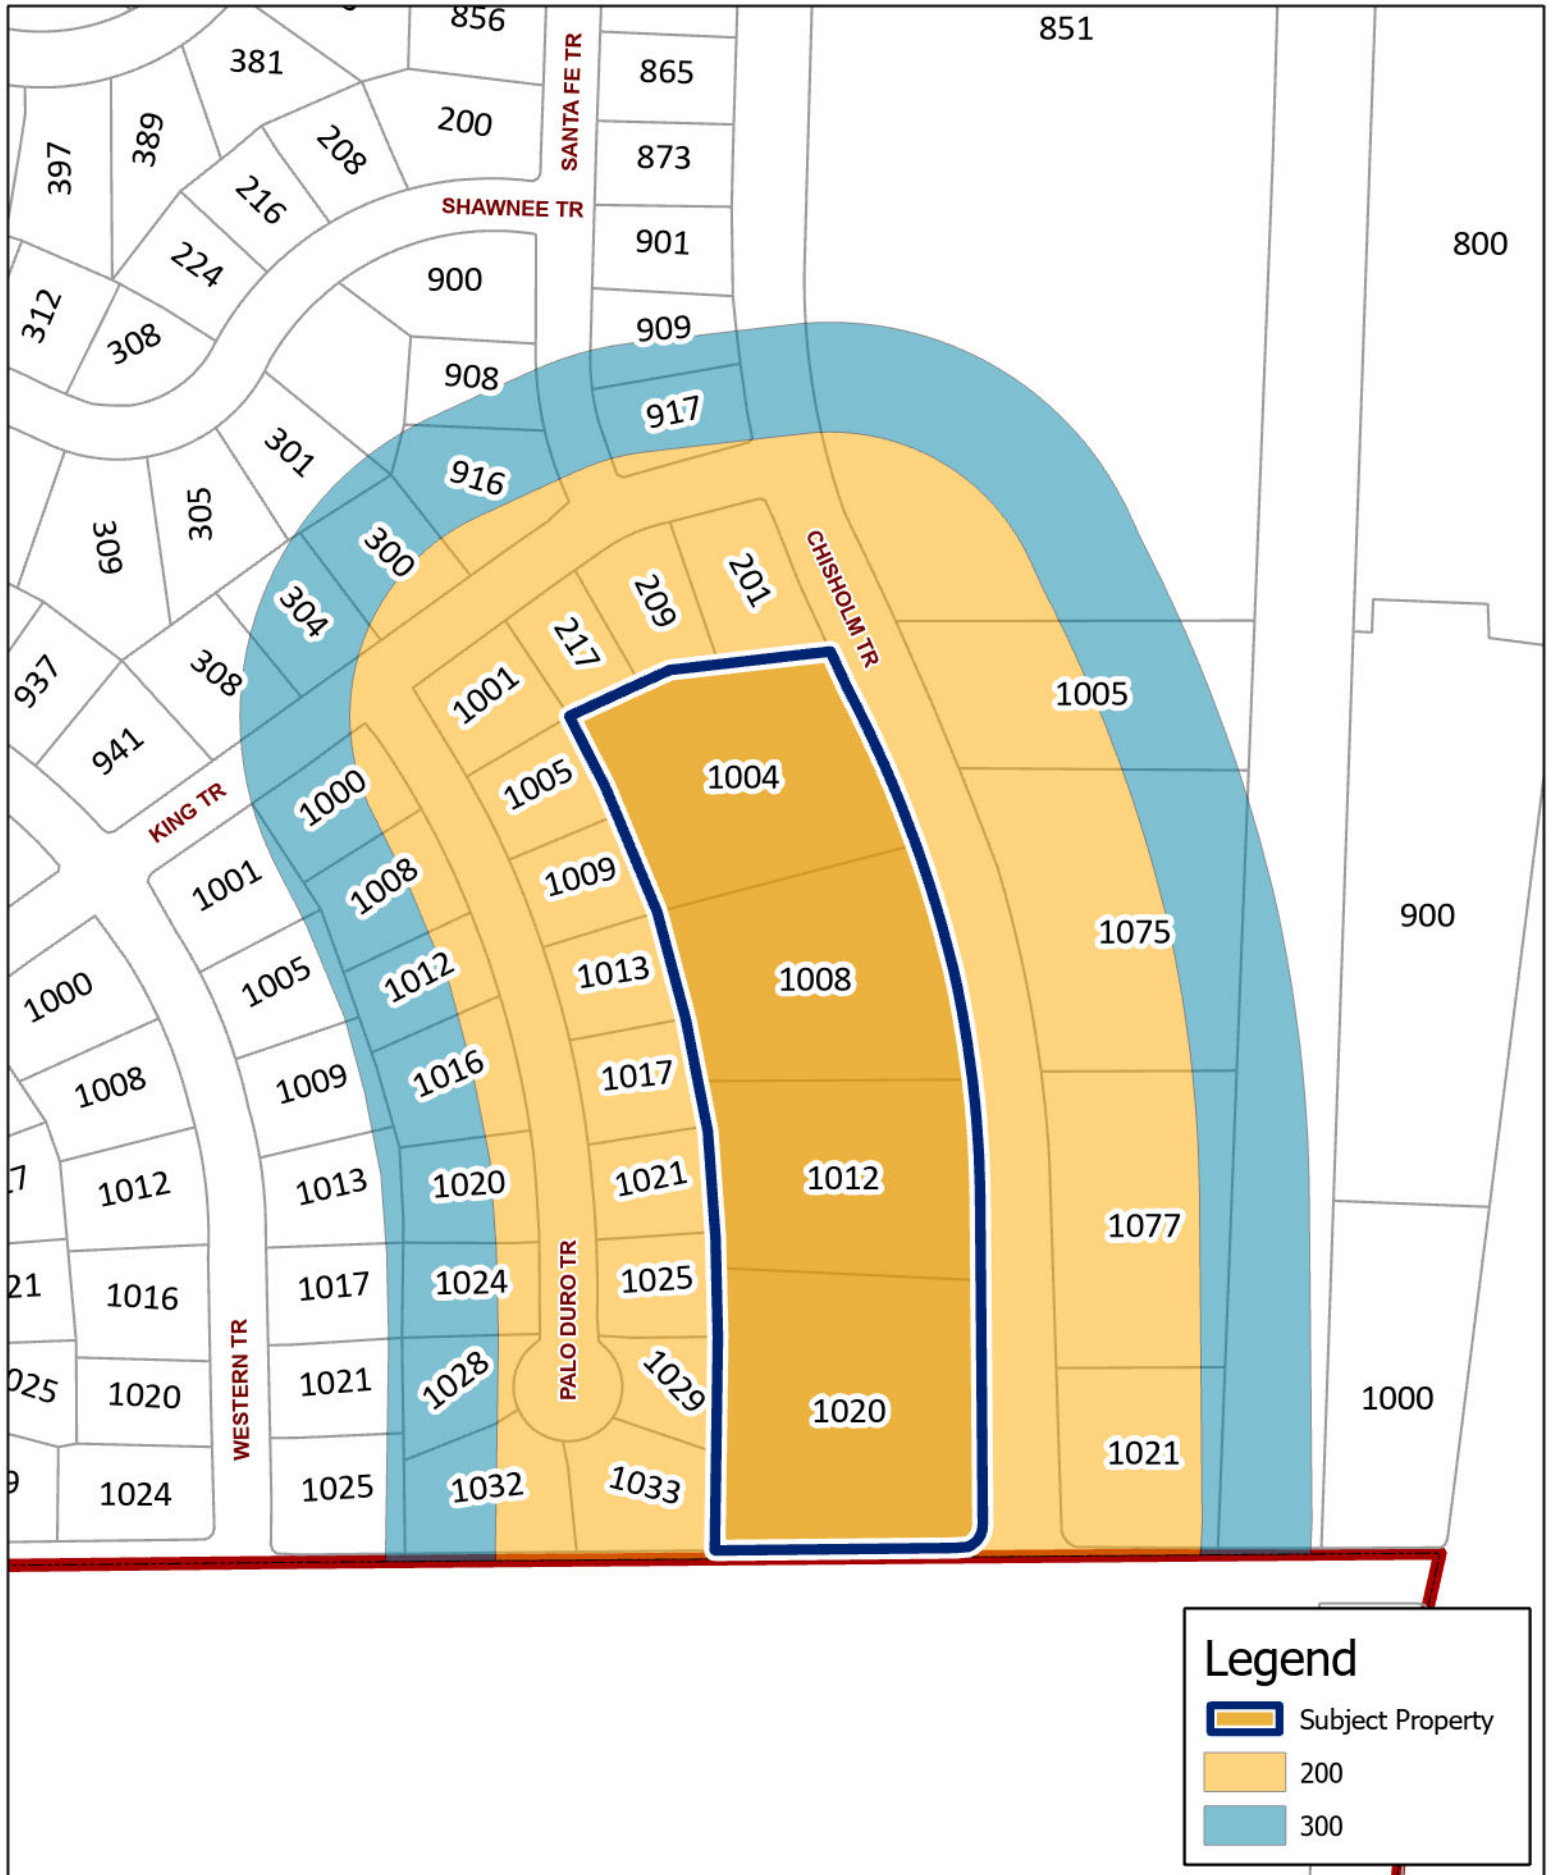

**Legend**  
 Subject Property

**DISCLAIMER**  
 This data has been compiled for the City of Keller.  
 Various official and unofficial sources were used to gather this information.  
 Every effort was made to ensure the accuracy of this data.  
 However, no guarantee is given or implied to the accuracy of said data.

**Z-23-0008**

Updated: 5/29/2024

**Legend**

- Subject Property
- 200
- 300

**DISCLAIMER**  
 This data has been compiled for the City of Keller.  
 Various official and unofficial sources were used to gather this information.  
 Every effort was made to ensure the accuracy of this data.  
 However, no guarantee is given or implied to the accuracy of said data.

**Z-23-0008**

Updated: 5/29/2024