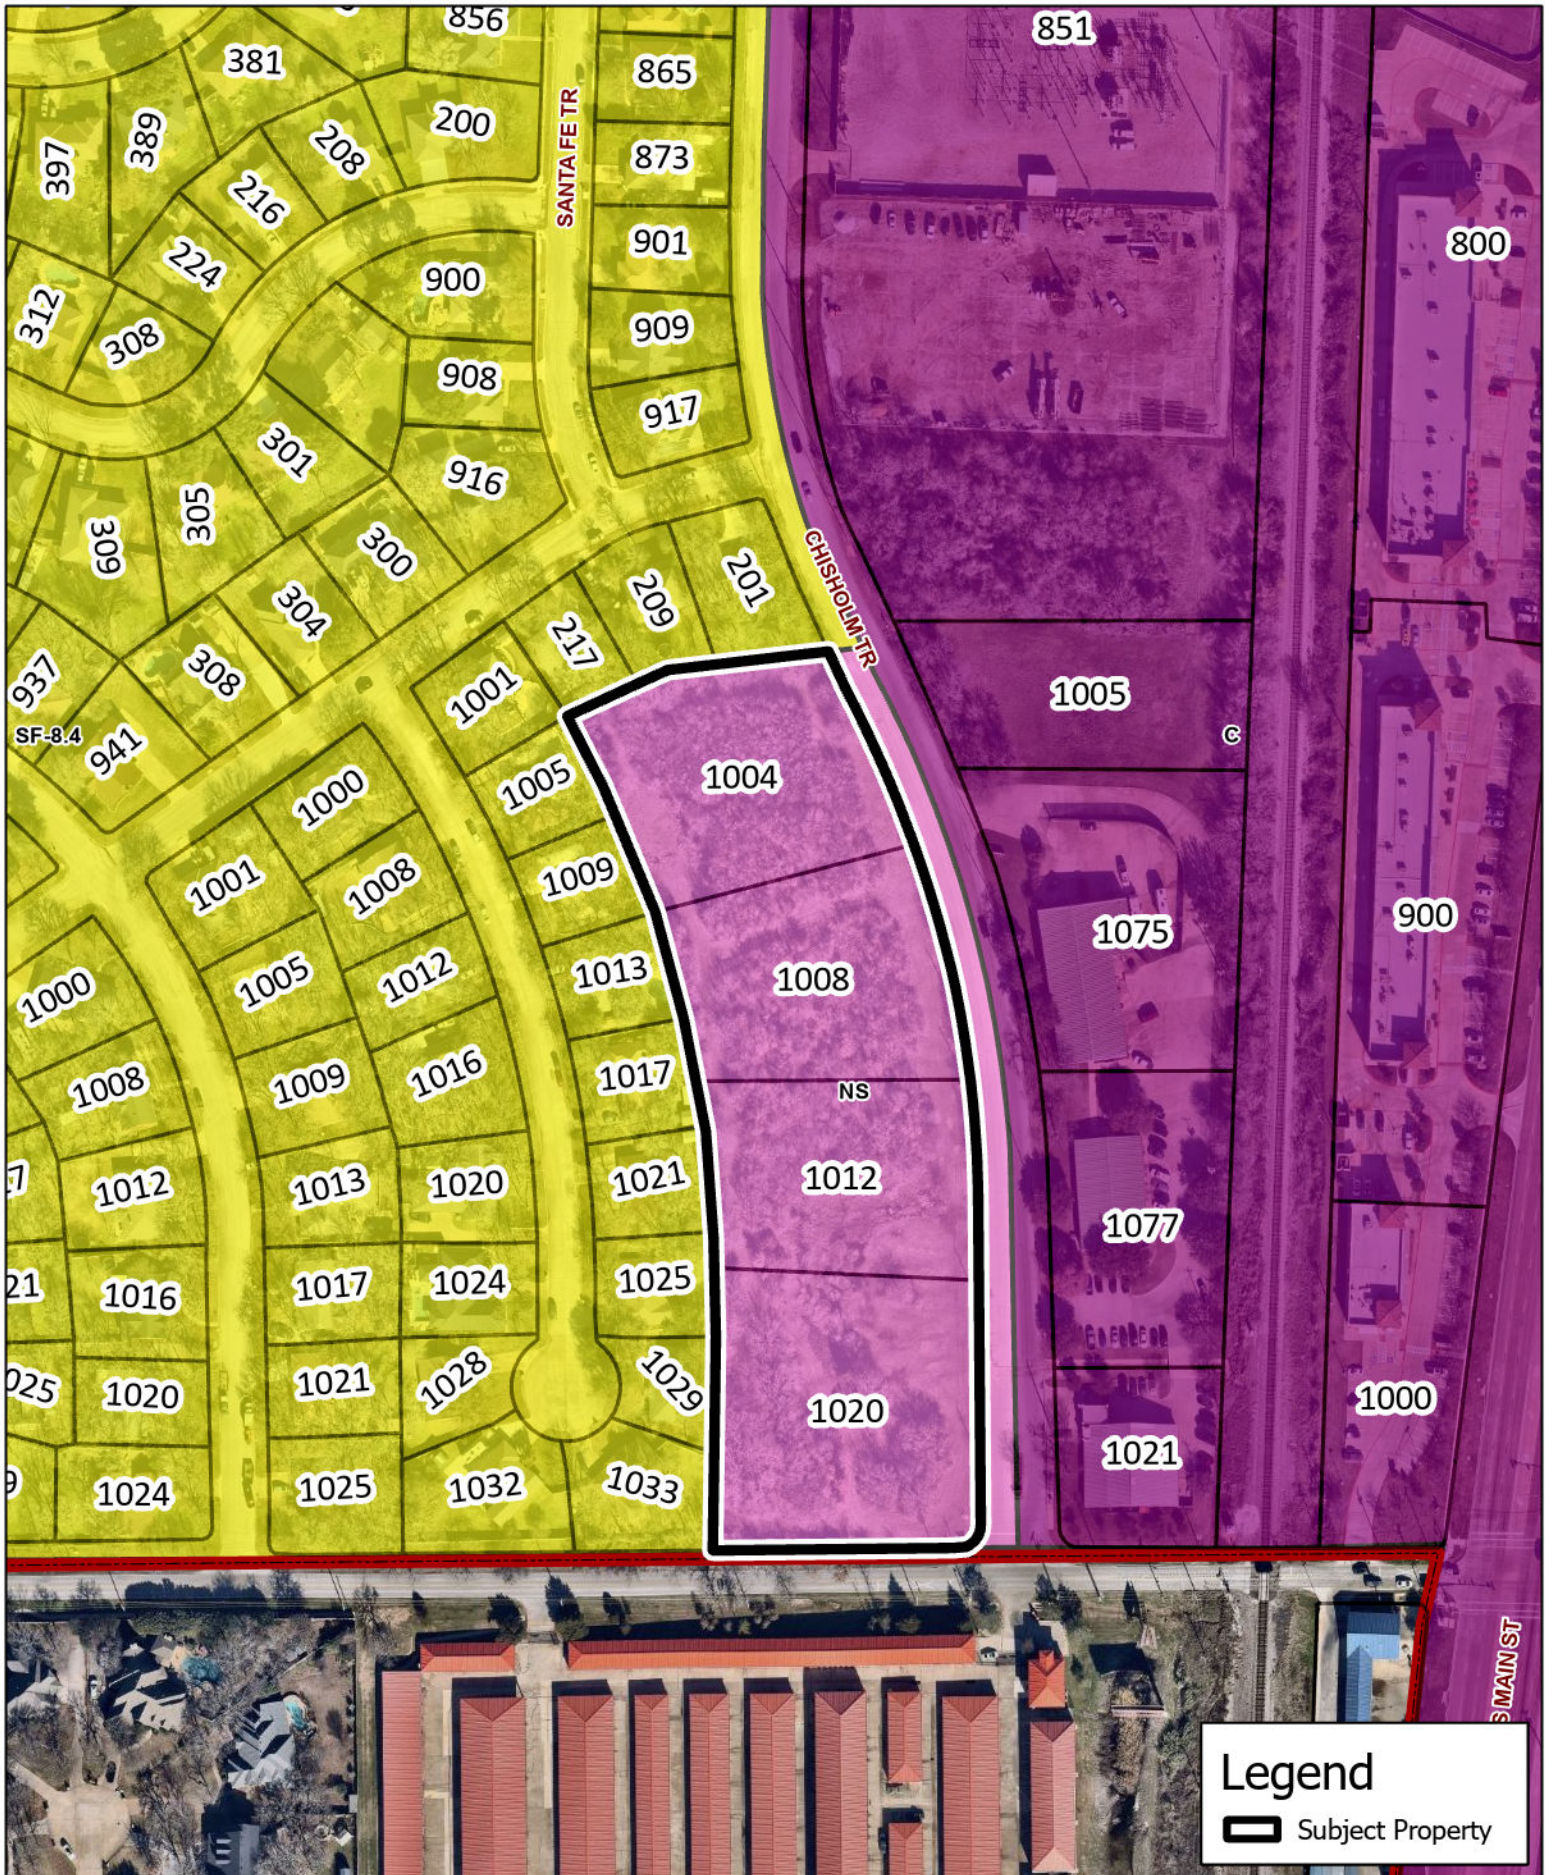

DISCLAIMER
This data has been compiled for the City of Keller.
Various official and unofficial sources were used to gather this information.
Every effort was made to ensure the accuracy of this data.
However, no guarantee is given or implied to the accuracy of said data.

Z-23-0008

Updated: 5/29/2024