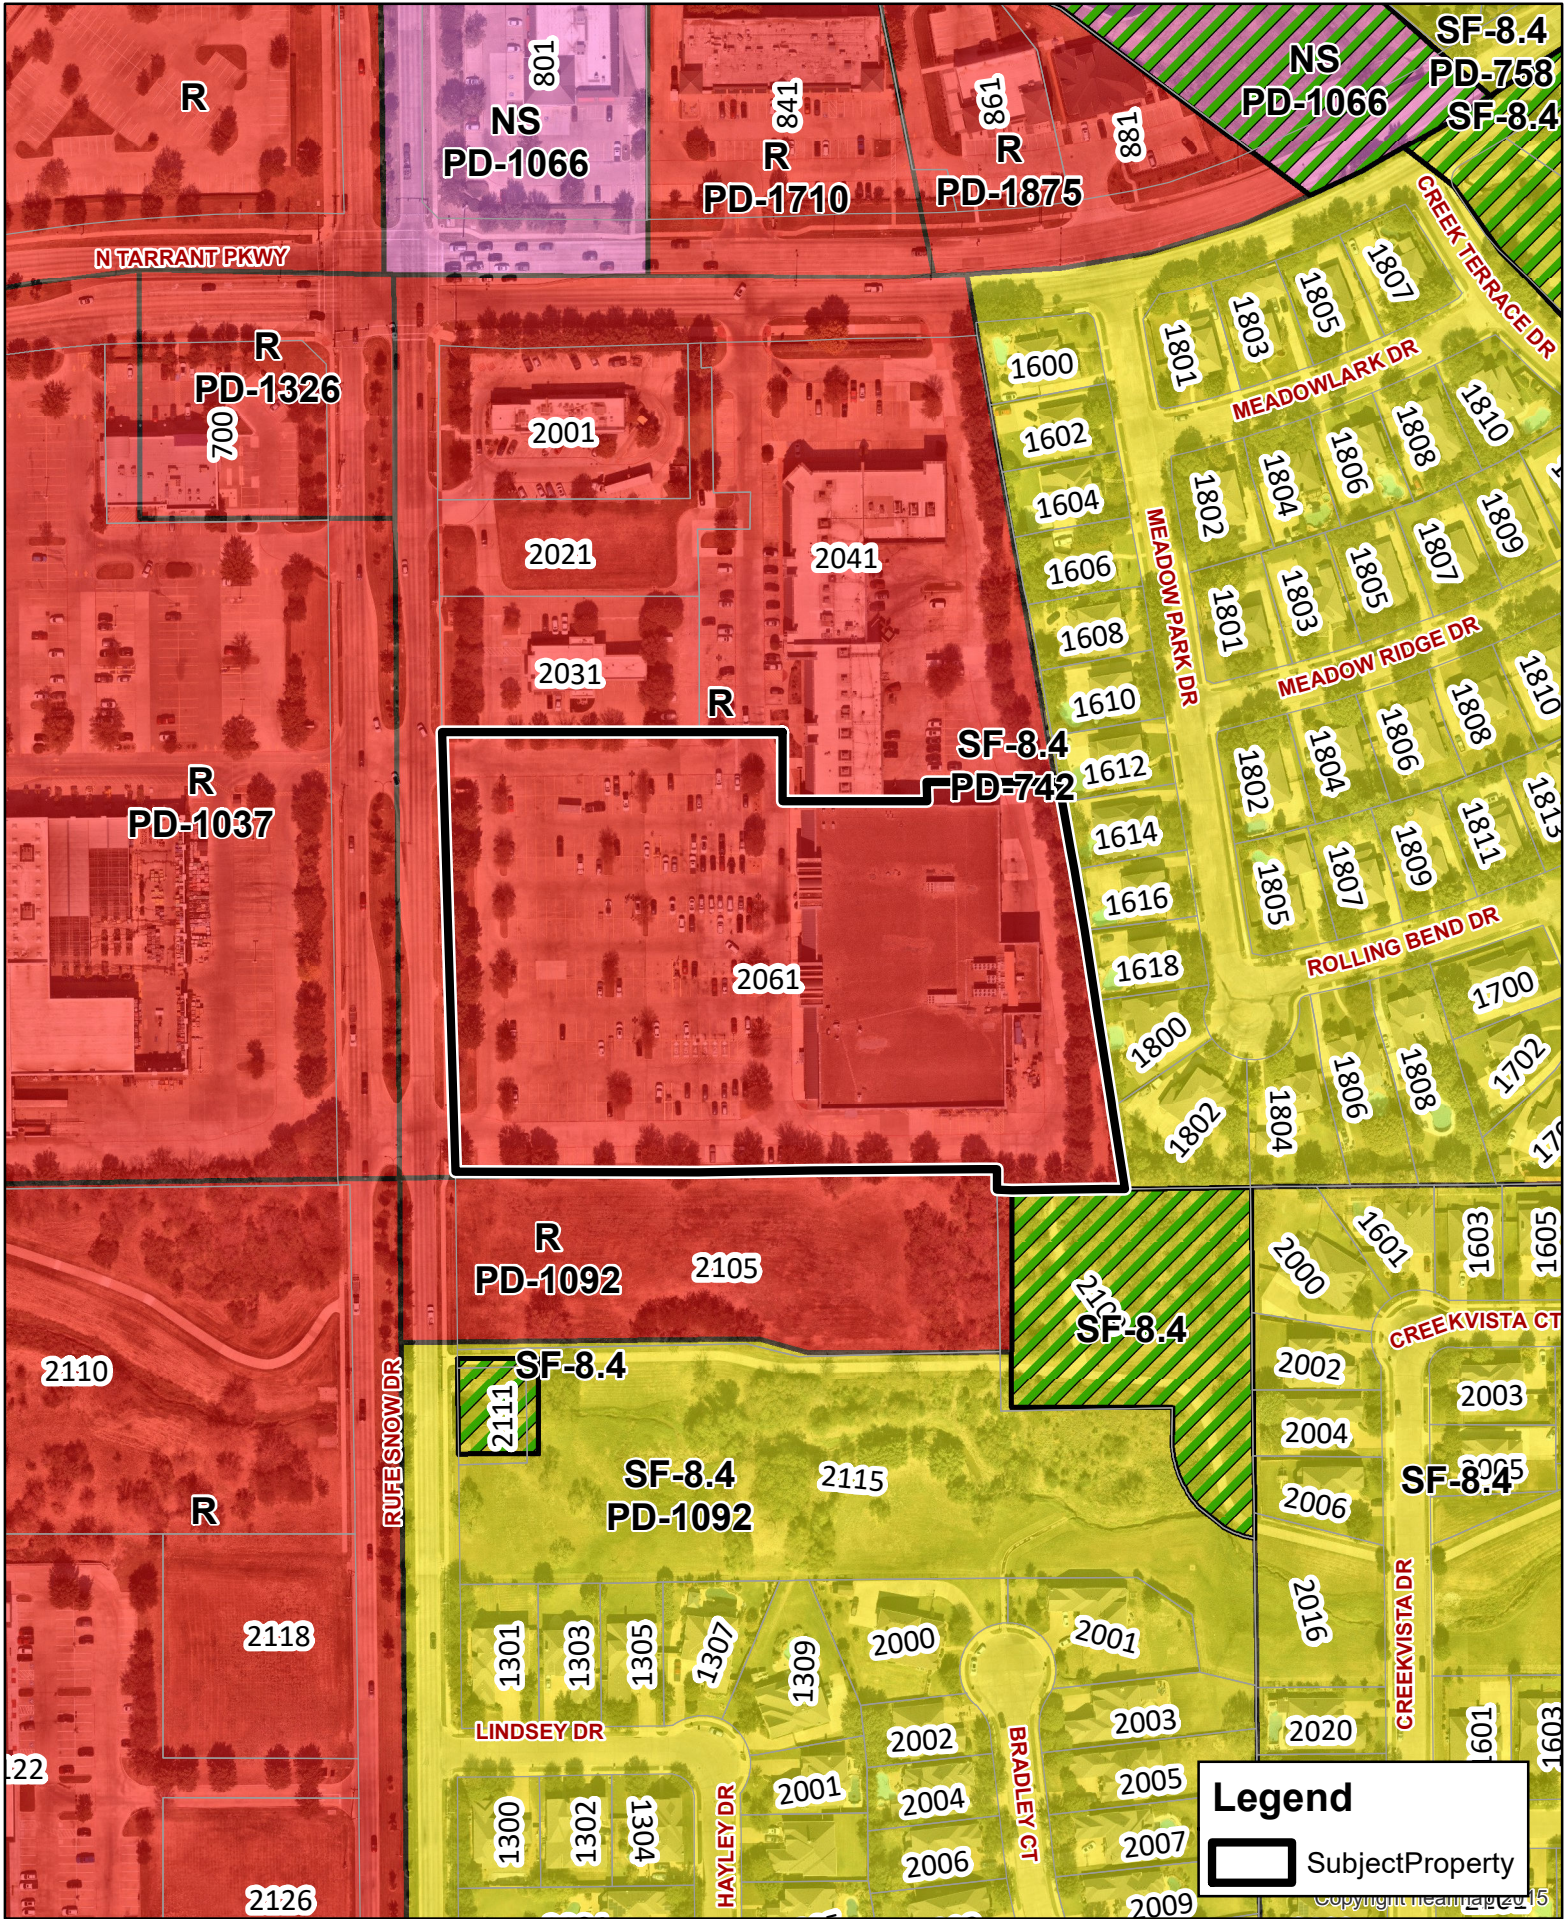

**Legend**

SubjectProperty

Updated: 11/29/2022

**2061 Rufe Snow Dr  
SUP-22-0038**

**DISCLAIMER**  
This data has been compiled for the City of Keller. Various official and unofficial sources were used to gather this information. Every effort was made to ensure the accuracy of this data. However, no guarantee is given or implied to the accuracy of said data.

**Legend**

 SubjectProperty

**2061 Rufe Snow Dr  
SUP-22-0038**

Updated: 11/29/2022

**DISCLAIMER**  
This data has been compiled for the City of Keller. Various official and unofficial sources were used to gather this information. Every effort was made to ensure the accuracy of this data. However, no guarantee is given or implied to the accuracy of said data.