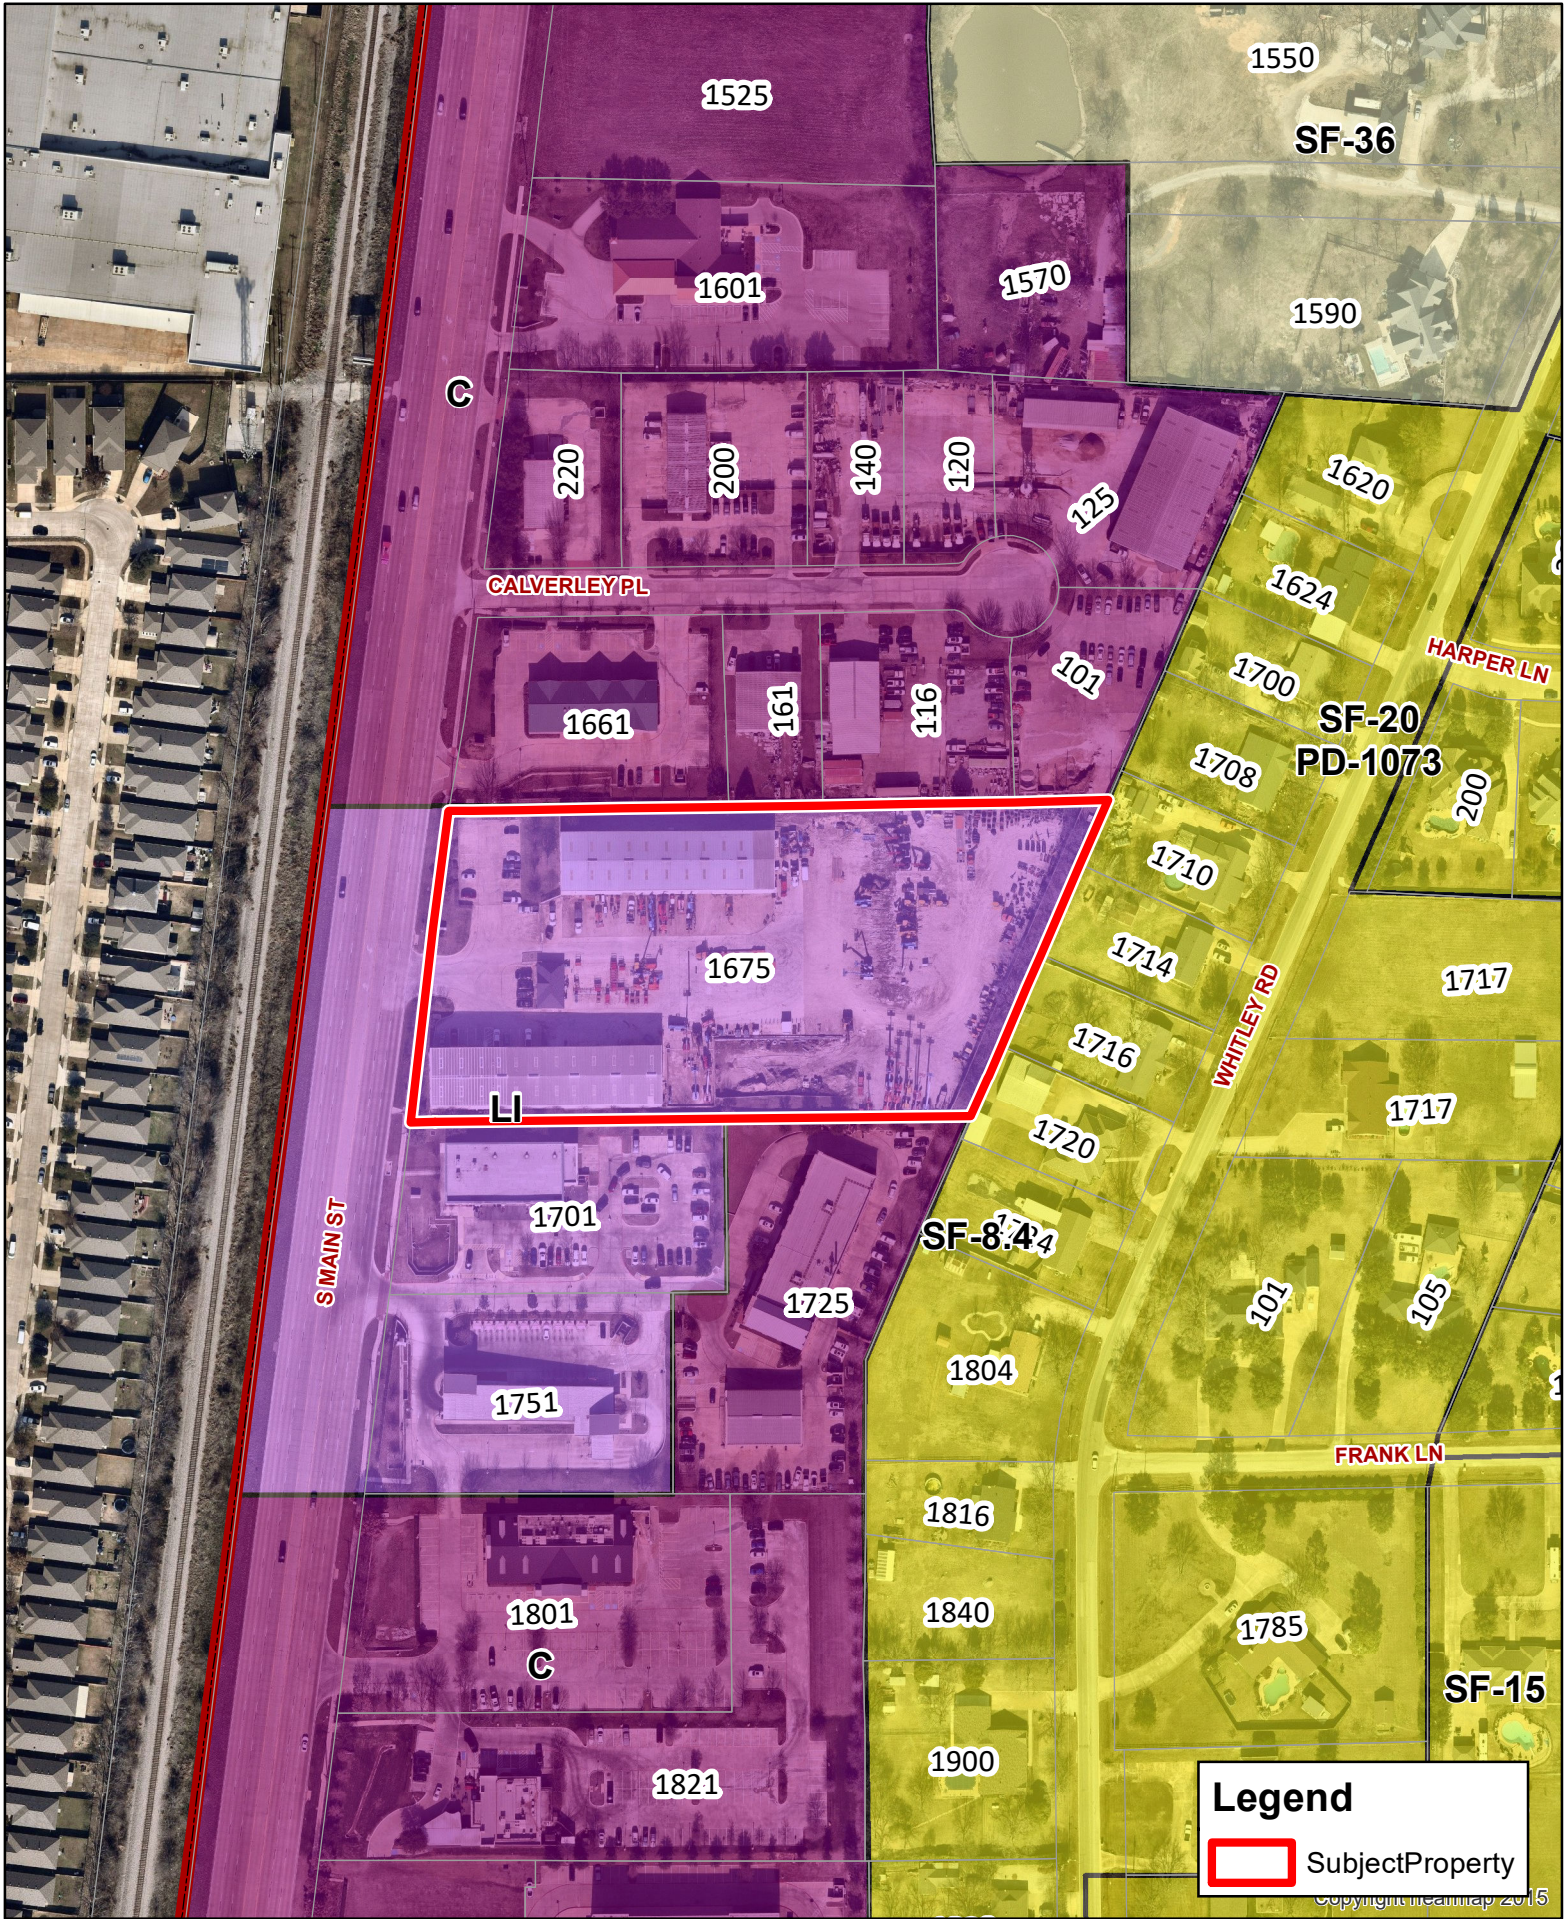

### Equipment Share 1675 S Main St

Updated: 4/12/2022

**DISCLAIMER**

This data has been compiled for the City of Keller. Various official and unofficial sources were used to gather this information. Every effort was made to ensure the accuracy of this data. However, no guarantee is given or implied to the accuracy of said data.

**Legend**  
 Subject Property

Updated: 4/12/2022

**Equipment Share  
 1675 S Main St**

**DISCLAIMER**  
 This data has been compiled for the City of Keller. Various official and unofficial sources were used to gather this information. Every effort was made to ensure the accuracy of this data. However, no guarantee is given or implied to the accuracy of said data.