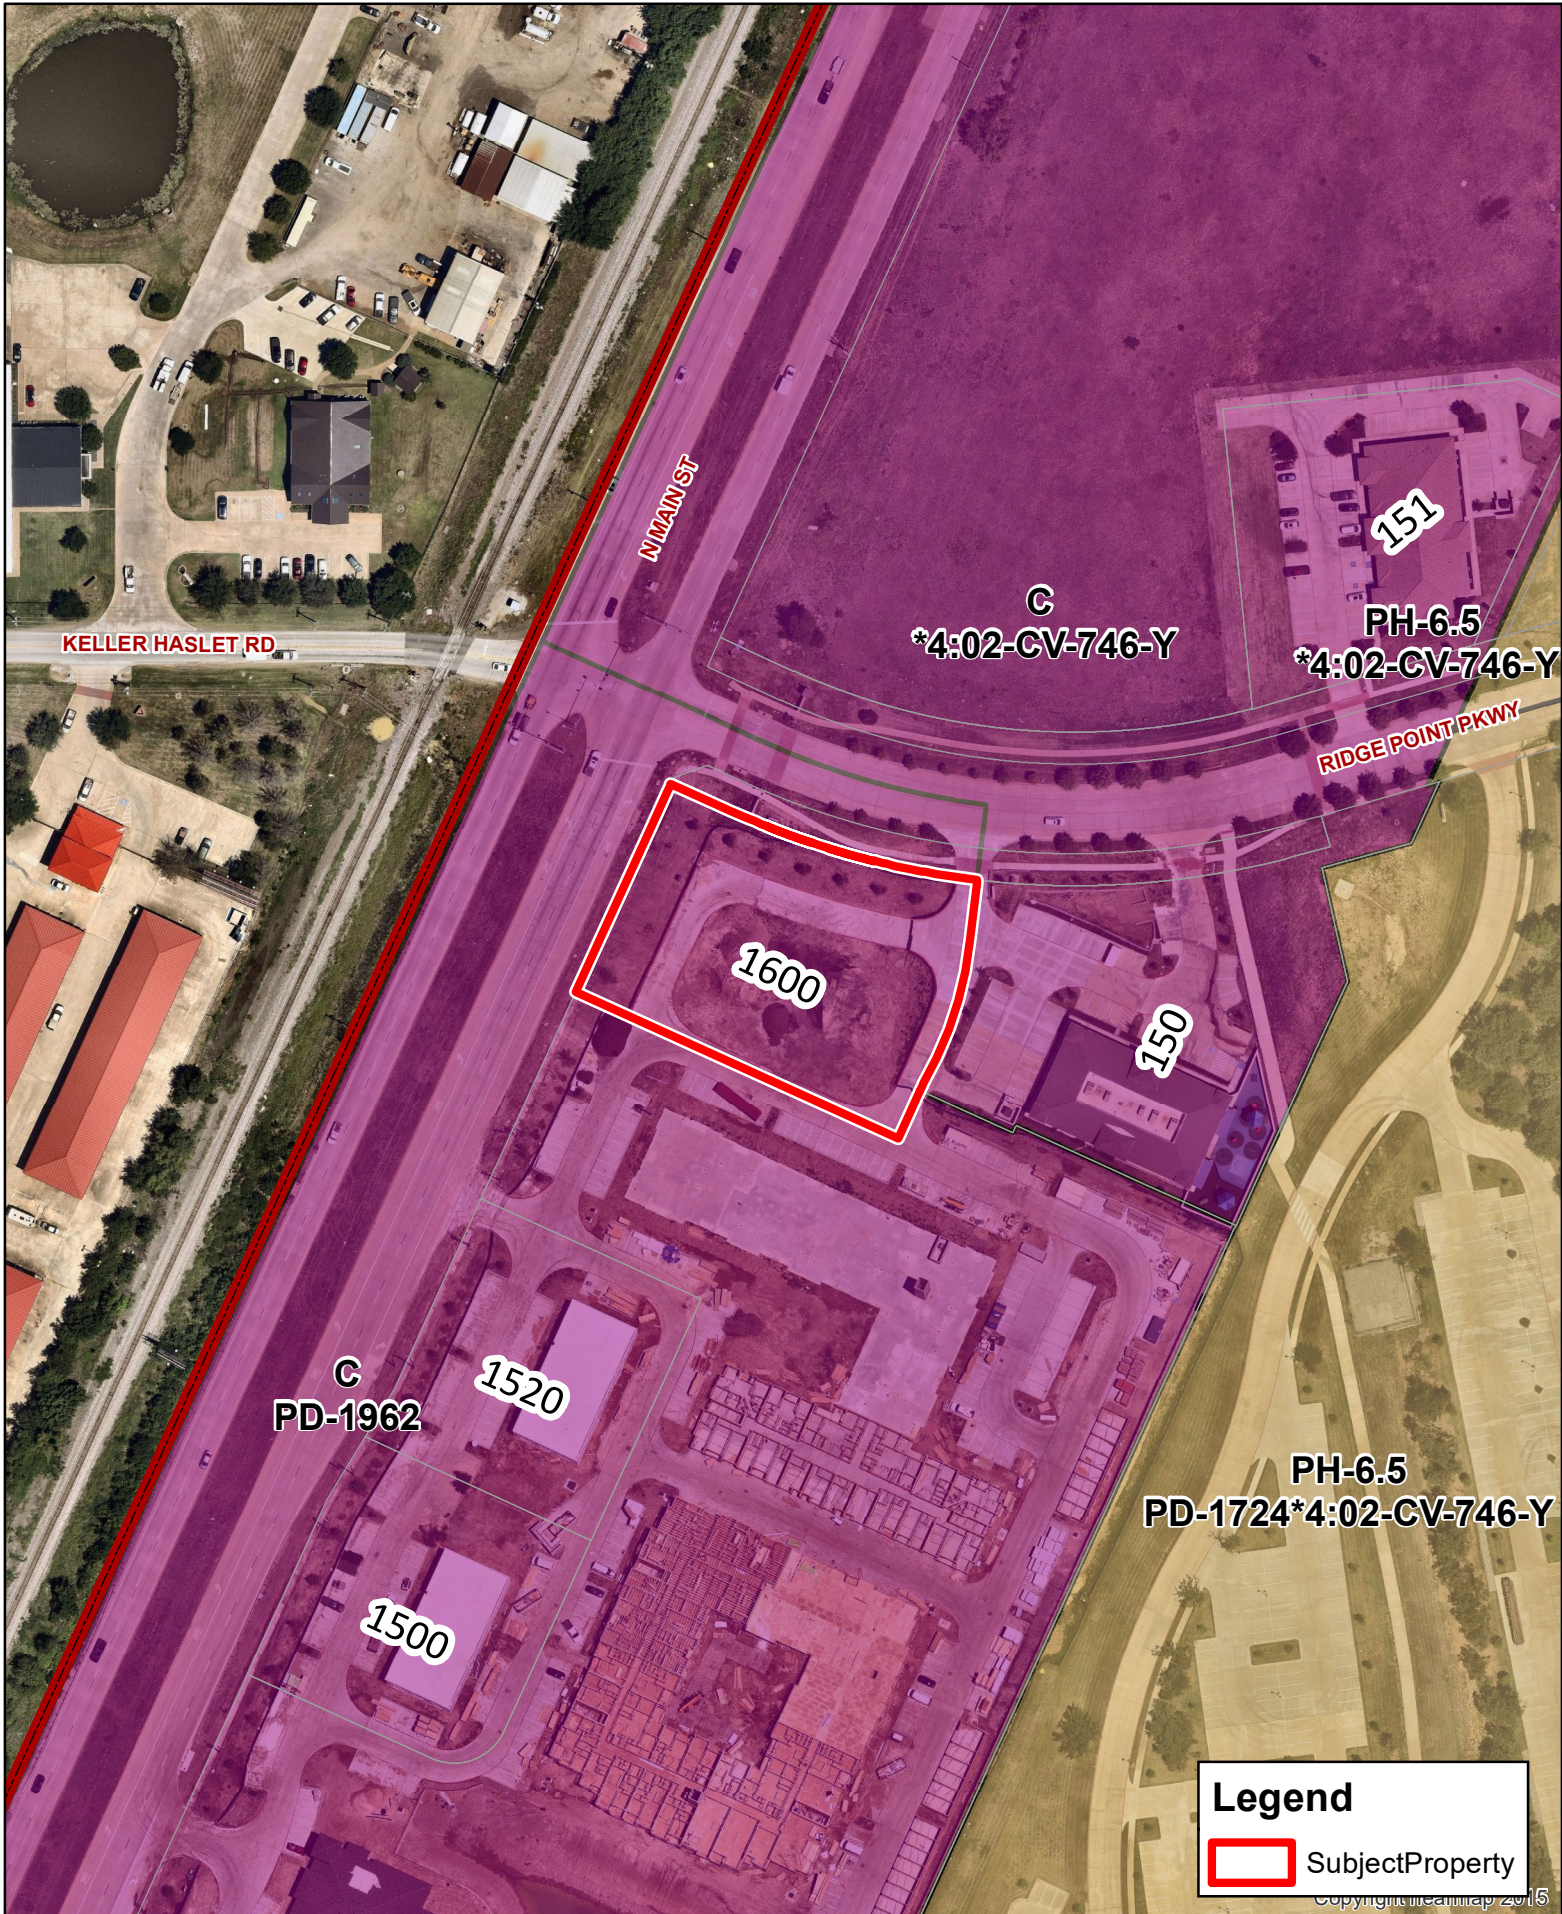

**Legend**  
 SubjectProperty

Updated: 8/10/2022

**1600 N Main St**

**DISCLAIMER**  
This data has been compiled for the City of Keller. Various official and unofficial sources were used to gather this information. Every effort was made to ensure the accuracy of this data. However, no guarantee is given or implied to the accuracy of said data.

**Legend**

SubjectProperty

Copyright iMap 2015

Updated: 8/10/2022

**1600 N Main St**

**DISCLAIMER**  
 This data has been compiled for the City of Keller.  
 Various official and unofficial sources were used to gather this information.  
 Every effort was made to ensure the accuracy of this data.  
 However, no guarantee is given or implied to the accuracy of said data.