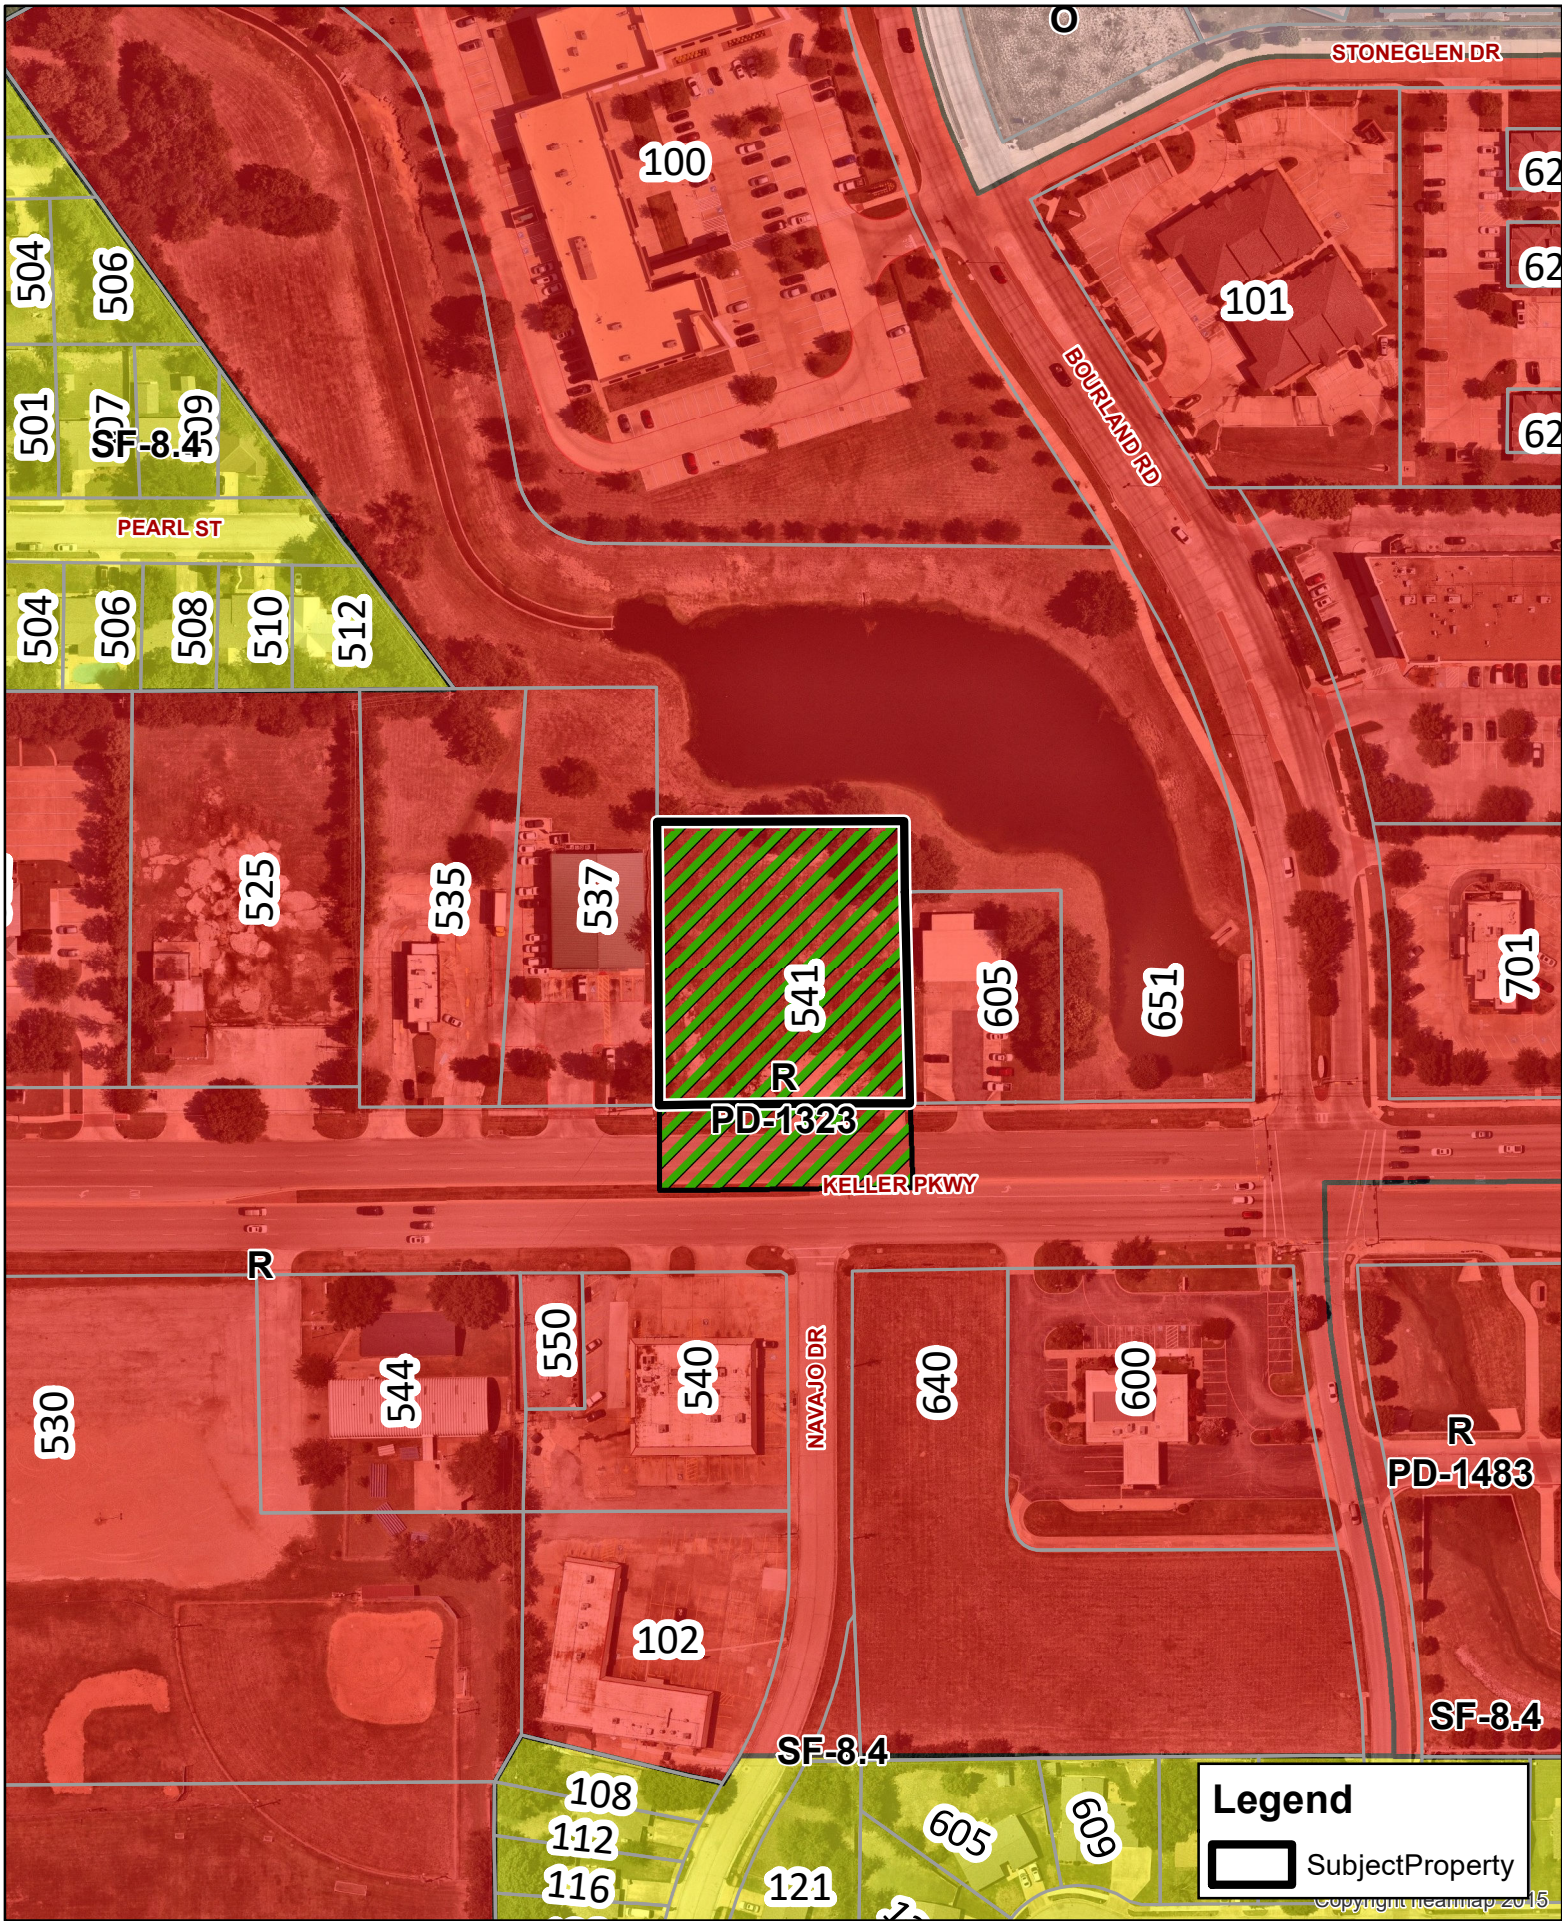

**Legend**

SubjectProperty

Updated: 7/10/2023

**SUP-23-0021**  
**Te'Jun SUP**  
**541 Keller Pkwy**

**DISCLAIMER**  
 This data has been compiled for the City of Keller. Various official and unofficial sources were used to gather this information. Every effort was made to ensure the accuracy of this data. However, no guarantee is given or implied to the accuracy of said data.

**SUP-23-0021**  
**Te'Jun SUP**  
**541 Keller Pkwy**

Updated: 7/10/2023

**DISCLAIMER**  
 This data has been compiled for the City of Keller.  
 Various official and unofficial sources were used to gather this information.  
 Every effort was made to ensure the accuracy of this data.  
 However, no guarantee is given or implied to the accuracy of said data.