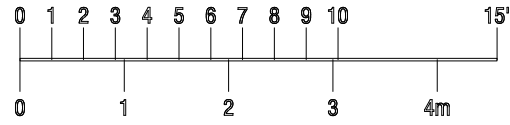

Henderson®
Providing Playground Fun

Model No. L06142R0

Colors:

Berliner Posts: Light Blue
Berliner Balls: Orange
Berliner Rope: Orange

**KELLER SPORTS PARK - 5-12
NET CLIMBER**

For illustration purposes only. COLORS TBD. Copyright Protected. Not to be shared without written permission.

Salesperson | A.C.
 Drawn By | R.H.
 Date Drawn | May 16, 2024
 Revised By |
 Revision Date |

Product Line | Playsteel
 Standard Compliance | ASTM F 1487, CPSC
 Best User Age | 5 to 12 yrs
 Protective Surfacing Type | Wood Chips
 Accessibility | None
 Number of Children | 17
 Maximum Fall Height | 6'