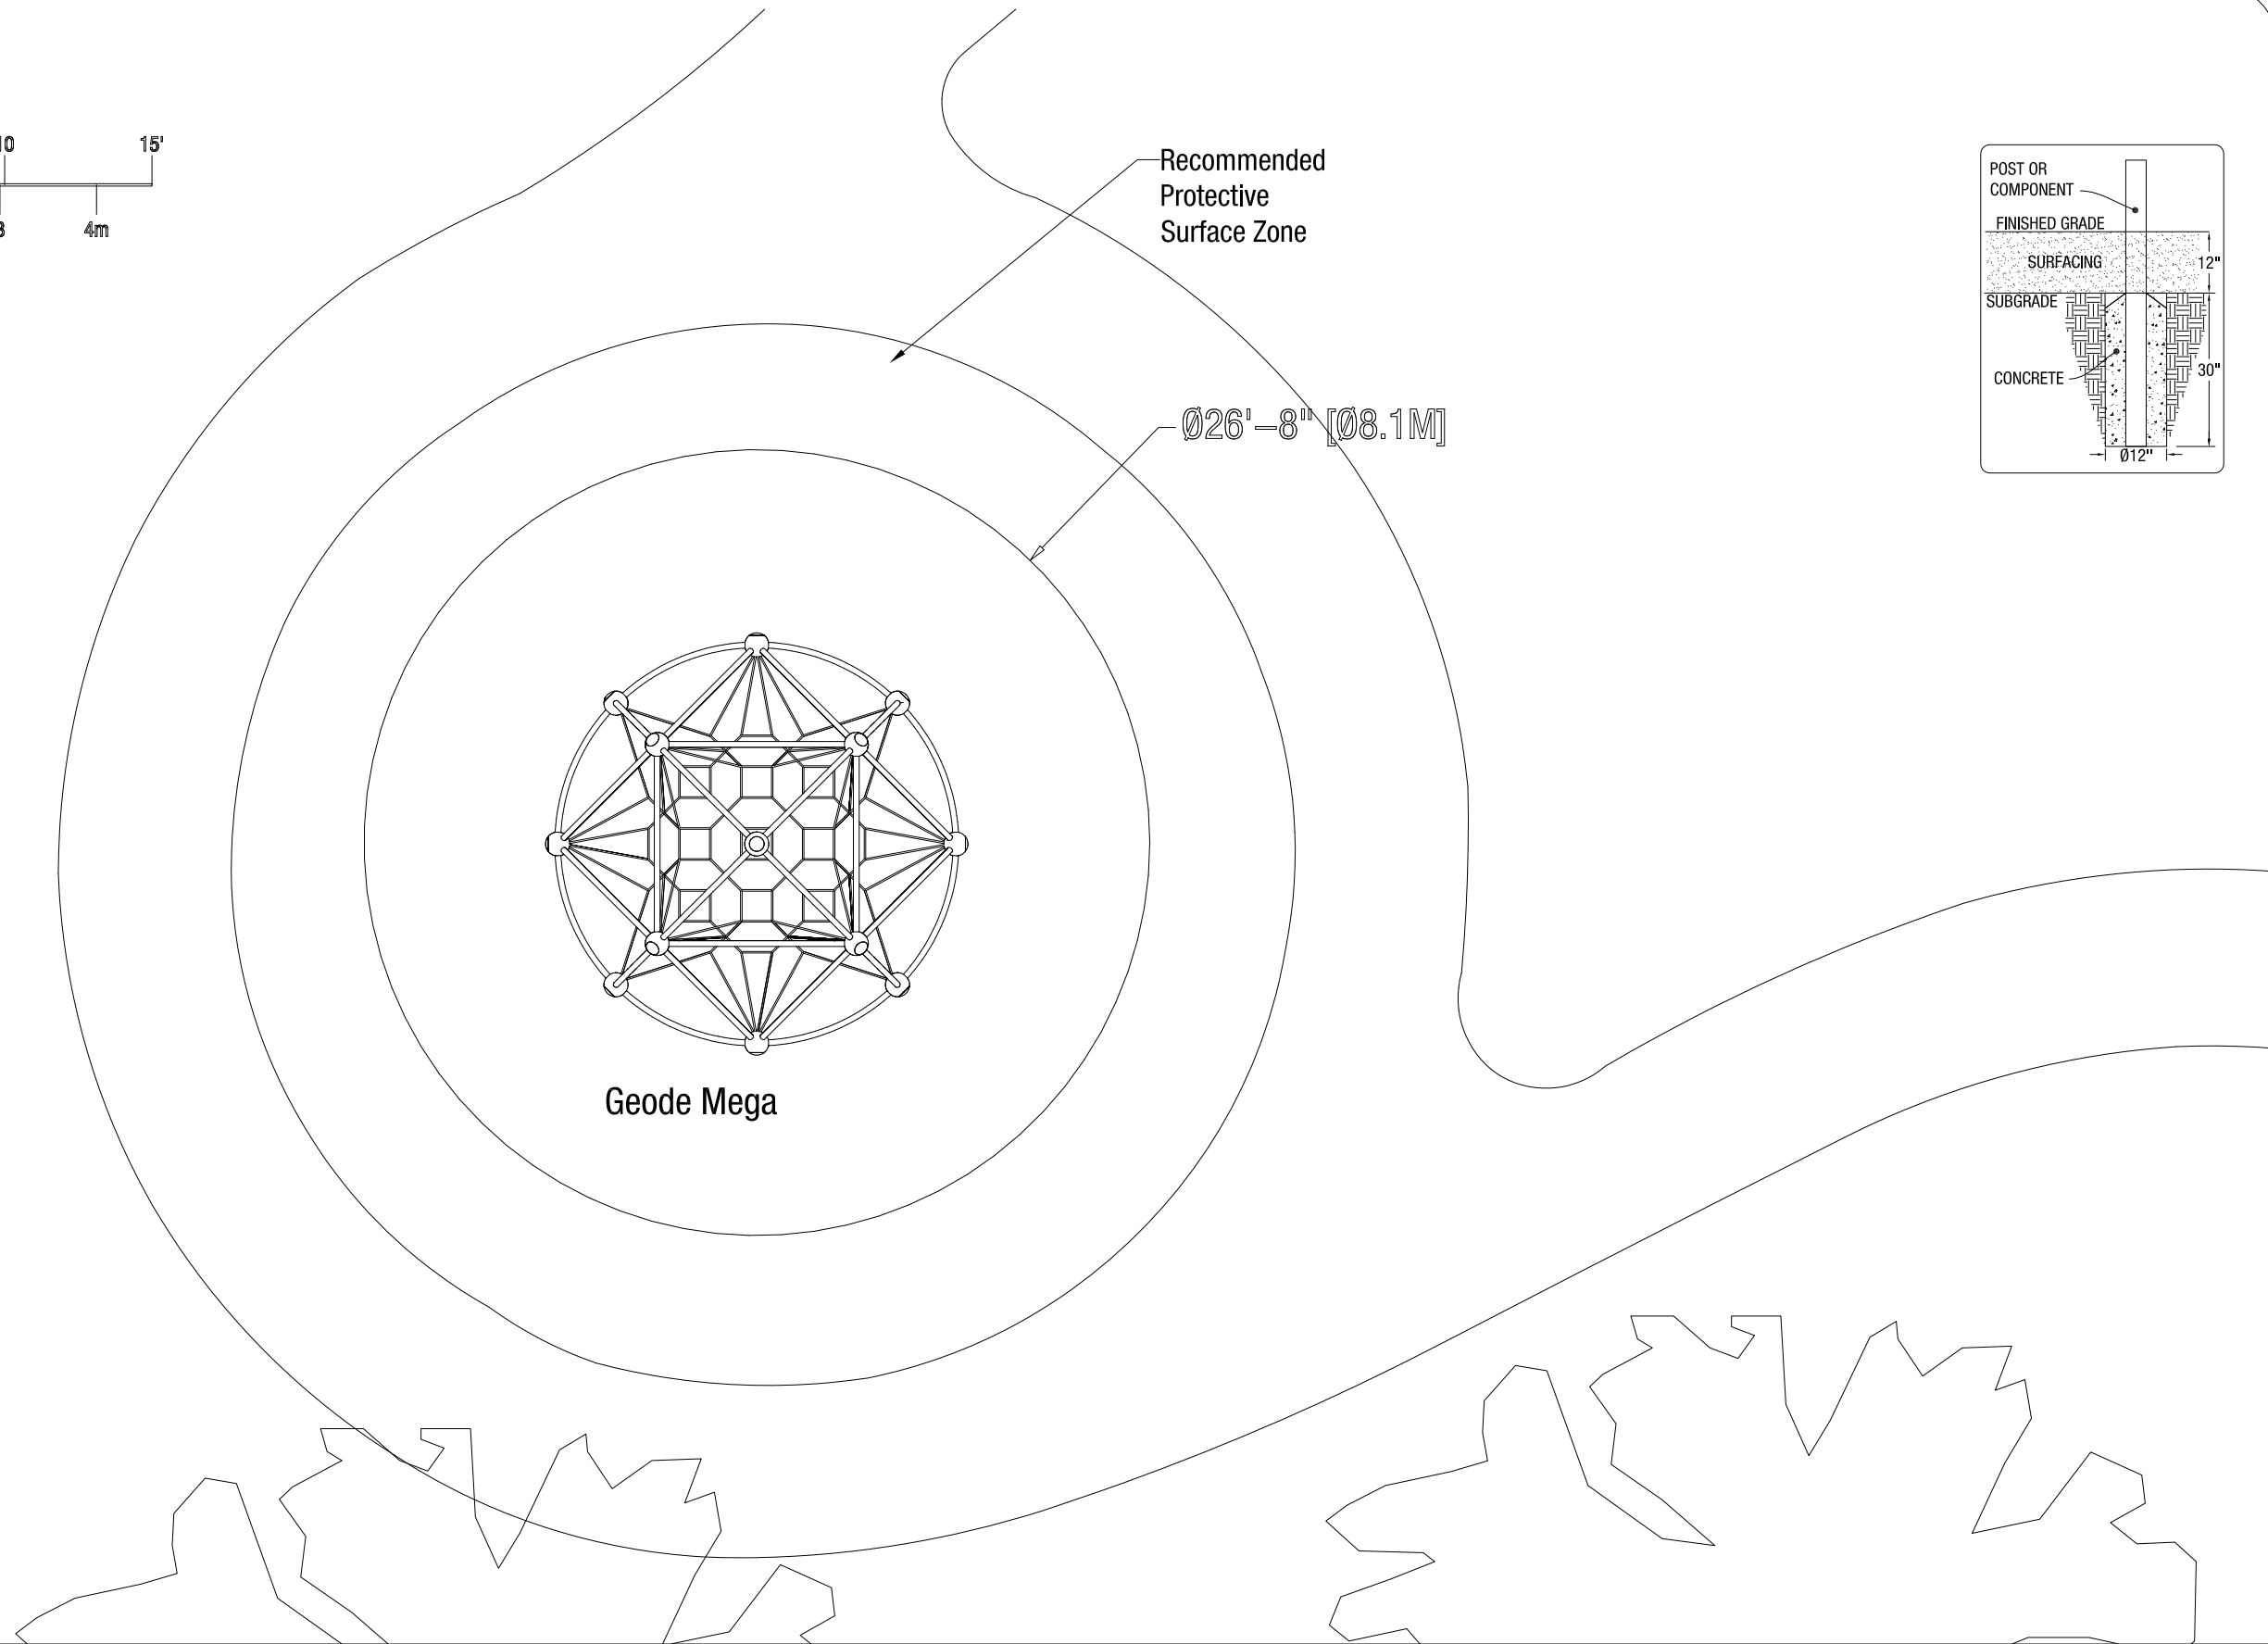

Henderson®
Providing Playground Fun

Model No. L06142R0

Colors:

Berliner Posts: Light Blue
Berliner Balls: Orange
Berliner Rope: Orange

**KELLER SPORTS PARK - 5-12
NET CLIMBER**

For illustration purposes only. COLORS TBD. Copyright Protected. Not to be shared without written permission.

Model No. L06142R0

The Playground Shade & Surfacing Depot
 Keller Sports Park – Net Climber Area

For illustration purposes only. COLORS TBD. Copyright Protected. Not to be shared without written permission.

Salesperson | A.C.
 Drawn By | R.H.
 Date Drawn | May 16, 2024
 Revised By |
 Revision Date |

Product Line | Playsteel
 Standard Compliance | ASTM F 1487, CPSC
 Best User Age | 5 to 12 yrs
 Protective Surfacing Type | Wood Chips
 Accessibility | None
 Number of Children | 17
 Maximum Fall Height | 6'