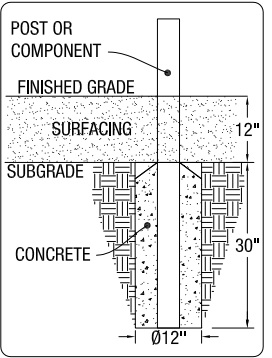

Henderson®
Providing Playground Fun

Model No. L06142R0

Colors:

Berliner Posts: Light Blue
Berliner Balls: Orange
Berliner Rope: Orange

**KELLER SPORTS PARK - 5-12
NET CLIMBER**

For illustration purposes only. COLORS TBD. Copyright Protected. Not to be shared without written permission.

Model No. L06142R0

The Playground Shade & Surfacing Depot
 Keller Sports Park – Net Climber Area

For illustration purposes only. COLORS TBD. Copyright Protected. Not to be shared without written permission.

Salesperson | A.C.
 Drawn By | R.H.
 Date Drawn | May 16, 2024
 Revised By |
 Revision Date |

Product Line | Playsteel
 Standard Compliance | ASTM F 1487, CPSC
 Best User Age | 5 to 12 yrs
 Protective Surfacing Type | Wood Chips
 Accessibility | None
 Number of Children | 17
 Maximum Fall Height | 6'

Border Area | 1,013 sq/ft
 Border Perimeter | 113'
 Installation Type | Inground

WARNING: All play equipment shall have a protective surfacing zone that consists of an obstacle free soft resilient surfacing, as specified for each type of equipment and at depths to meet the critical fall heights as specified by the CAN/CSA Z614, ASTM F1487 and the U.S. Consumer Product Safety Commission.