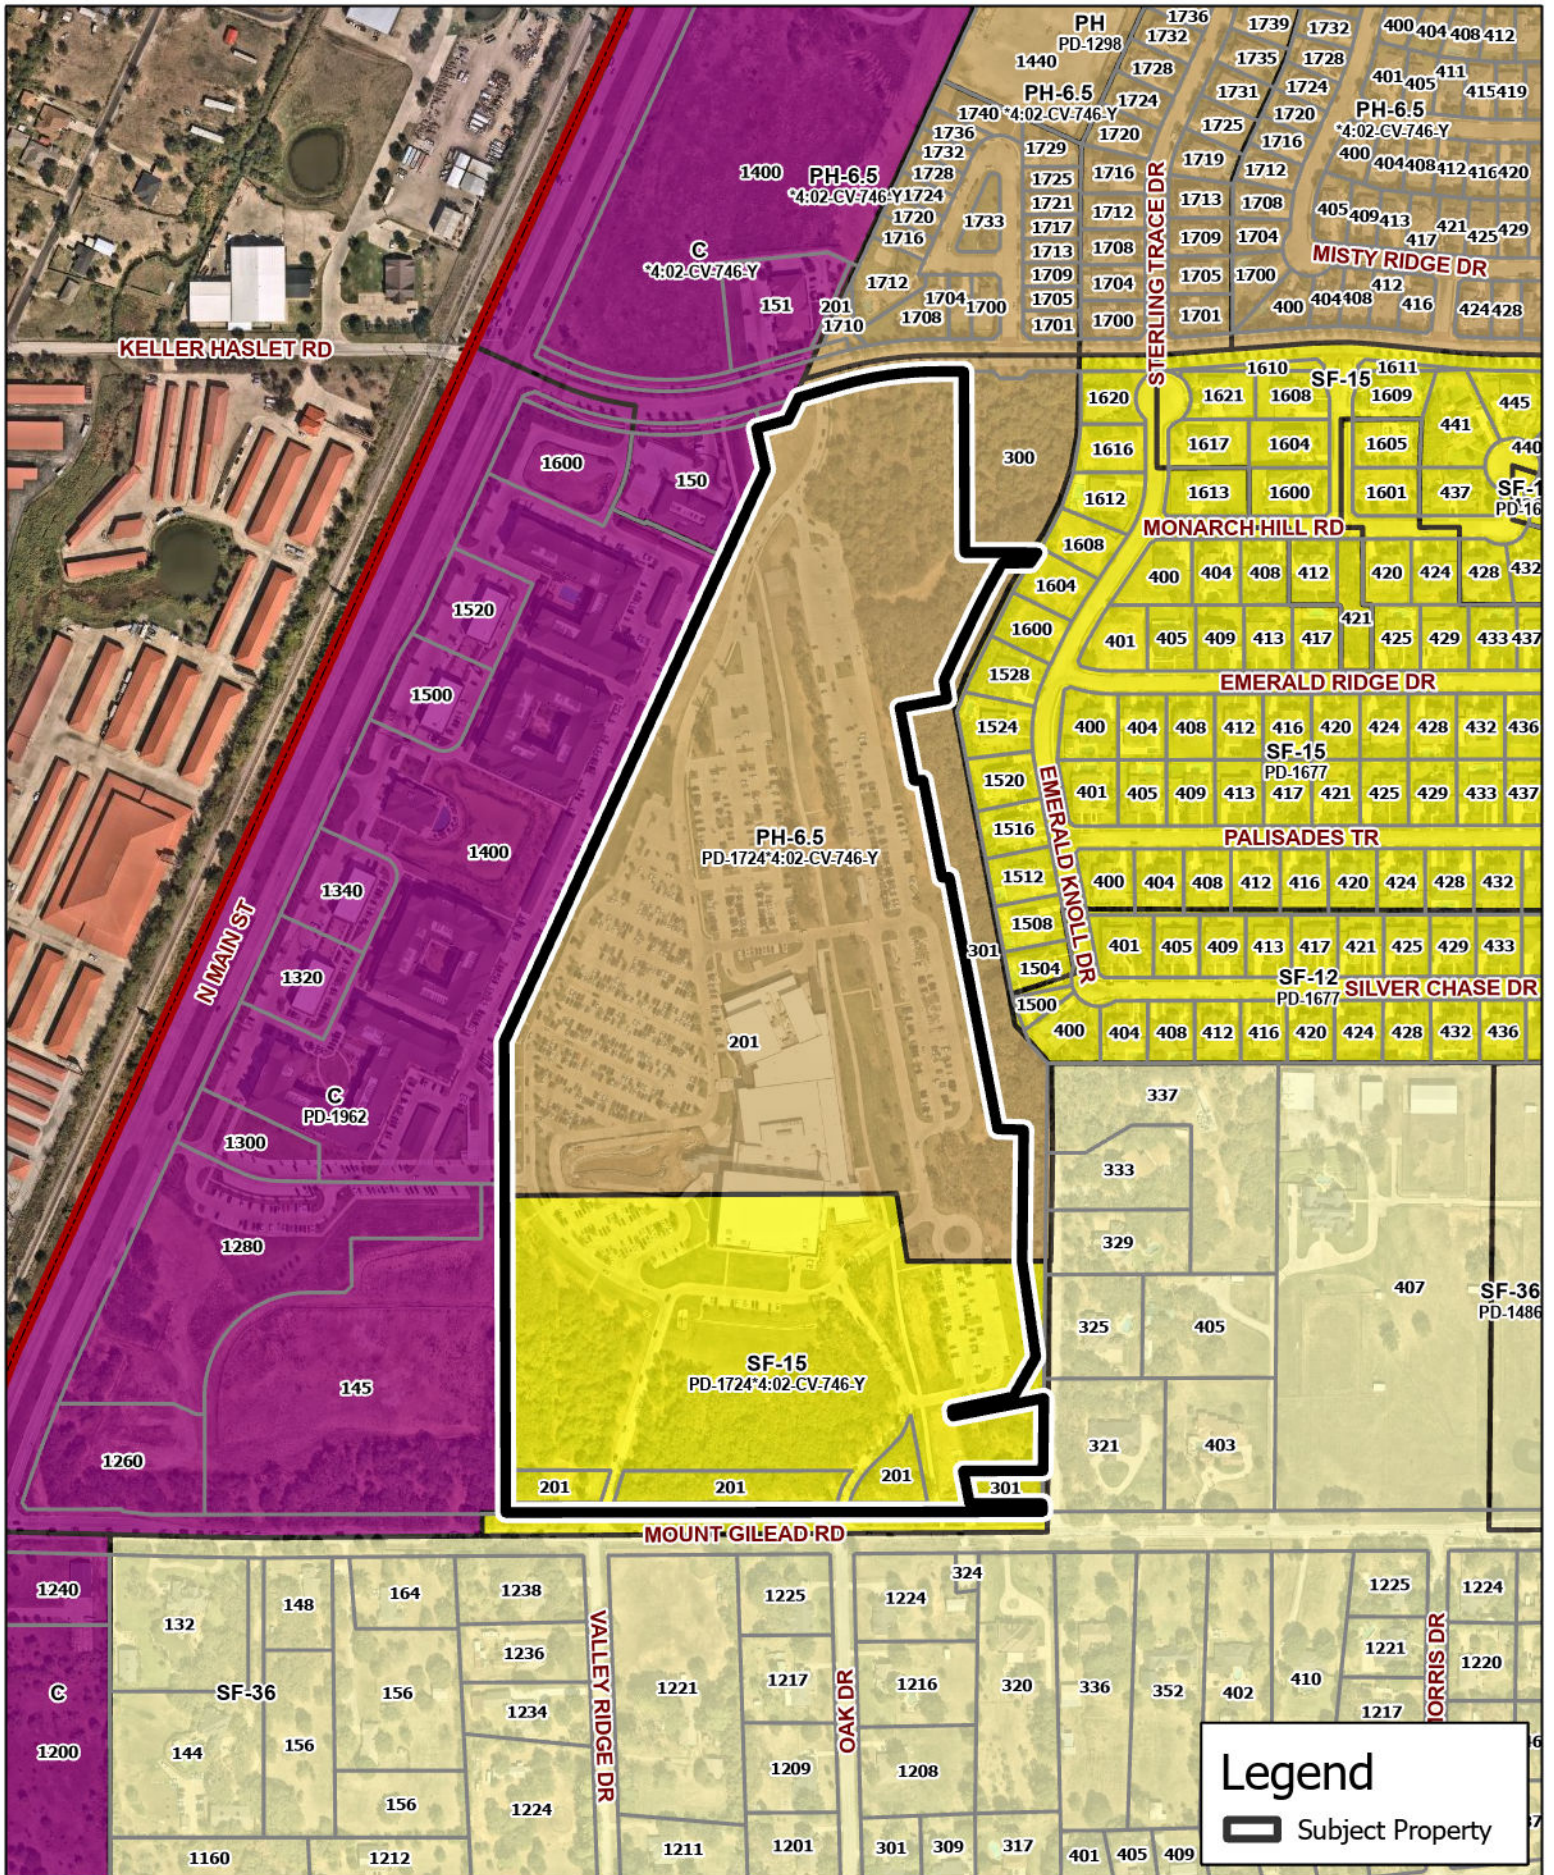

Z-23-0007
201 Mount Gilead

Updated: 11/30/2023

Legend

- Subject Property
- 200
- 300

DISCLAIMER
 This data has been compiled for the City of Keller.
 Various official and unofficial sources were used to gather this information.
 Every effort was made to ensure the accuracy of this data.
 However, no guarantee is given or implied to the accuracy of said data.

Z-23-0007
201 Mount Gilead

Updated: 11/30/2023

Legend

 Subject Property

DISCLAIMER
 This data has been compiled for the City of Keller. Various official and unofficial sources were used to gather this information. Every effort was made to ensure the accuracy of this data. However, no guarantee is given or implied to the accuracy of said data.