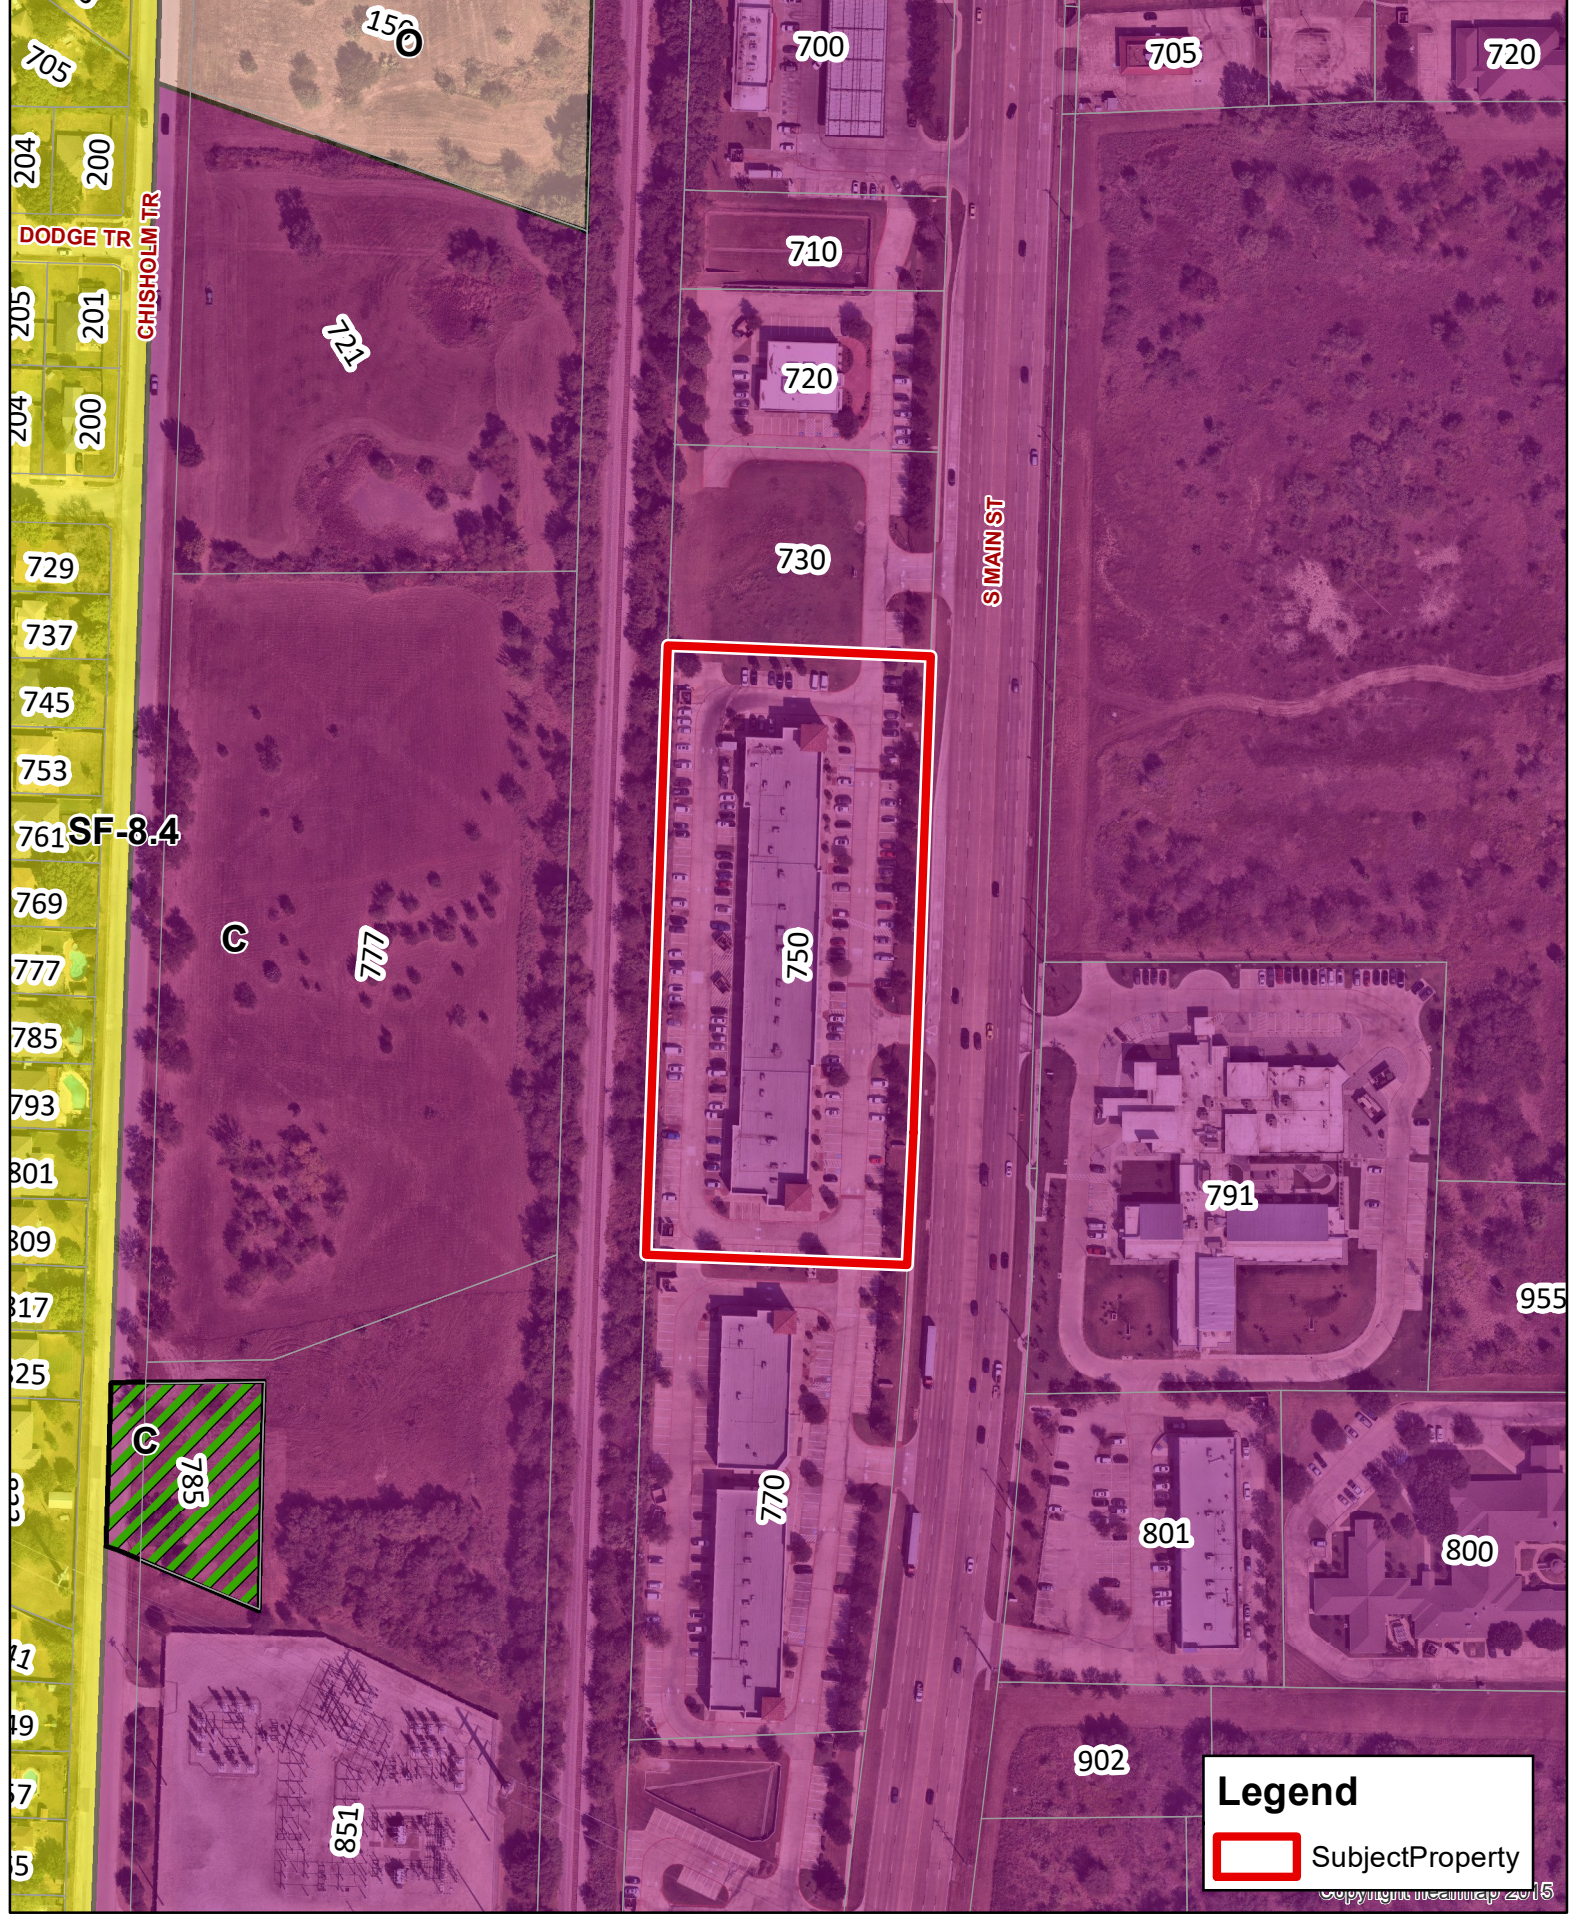

**Legend**

SubjectProperty

**Kid-to-kid**  
**750 S Main St**  
**SUP-21-0042**

Updated: 12/29/2021

**DISCLAIMER**  
 This data has been compiled for the City of Keller.  
 Various official and unofficial sources were used to gather this information.  
 Every effort was made to ensure the accuracy of this data.  
 However, no guarantee is given or implied to the accuracy of said data.