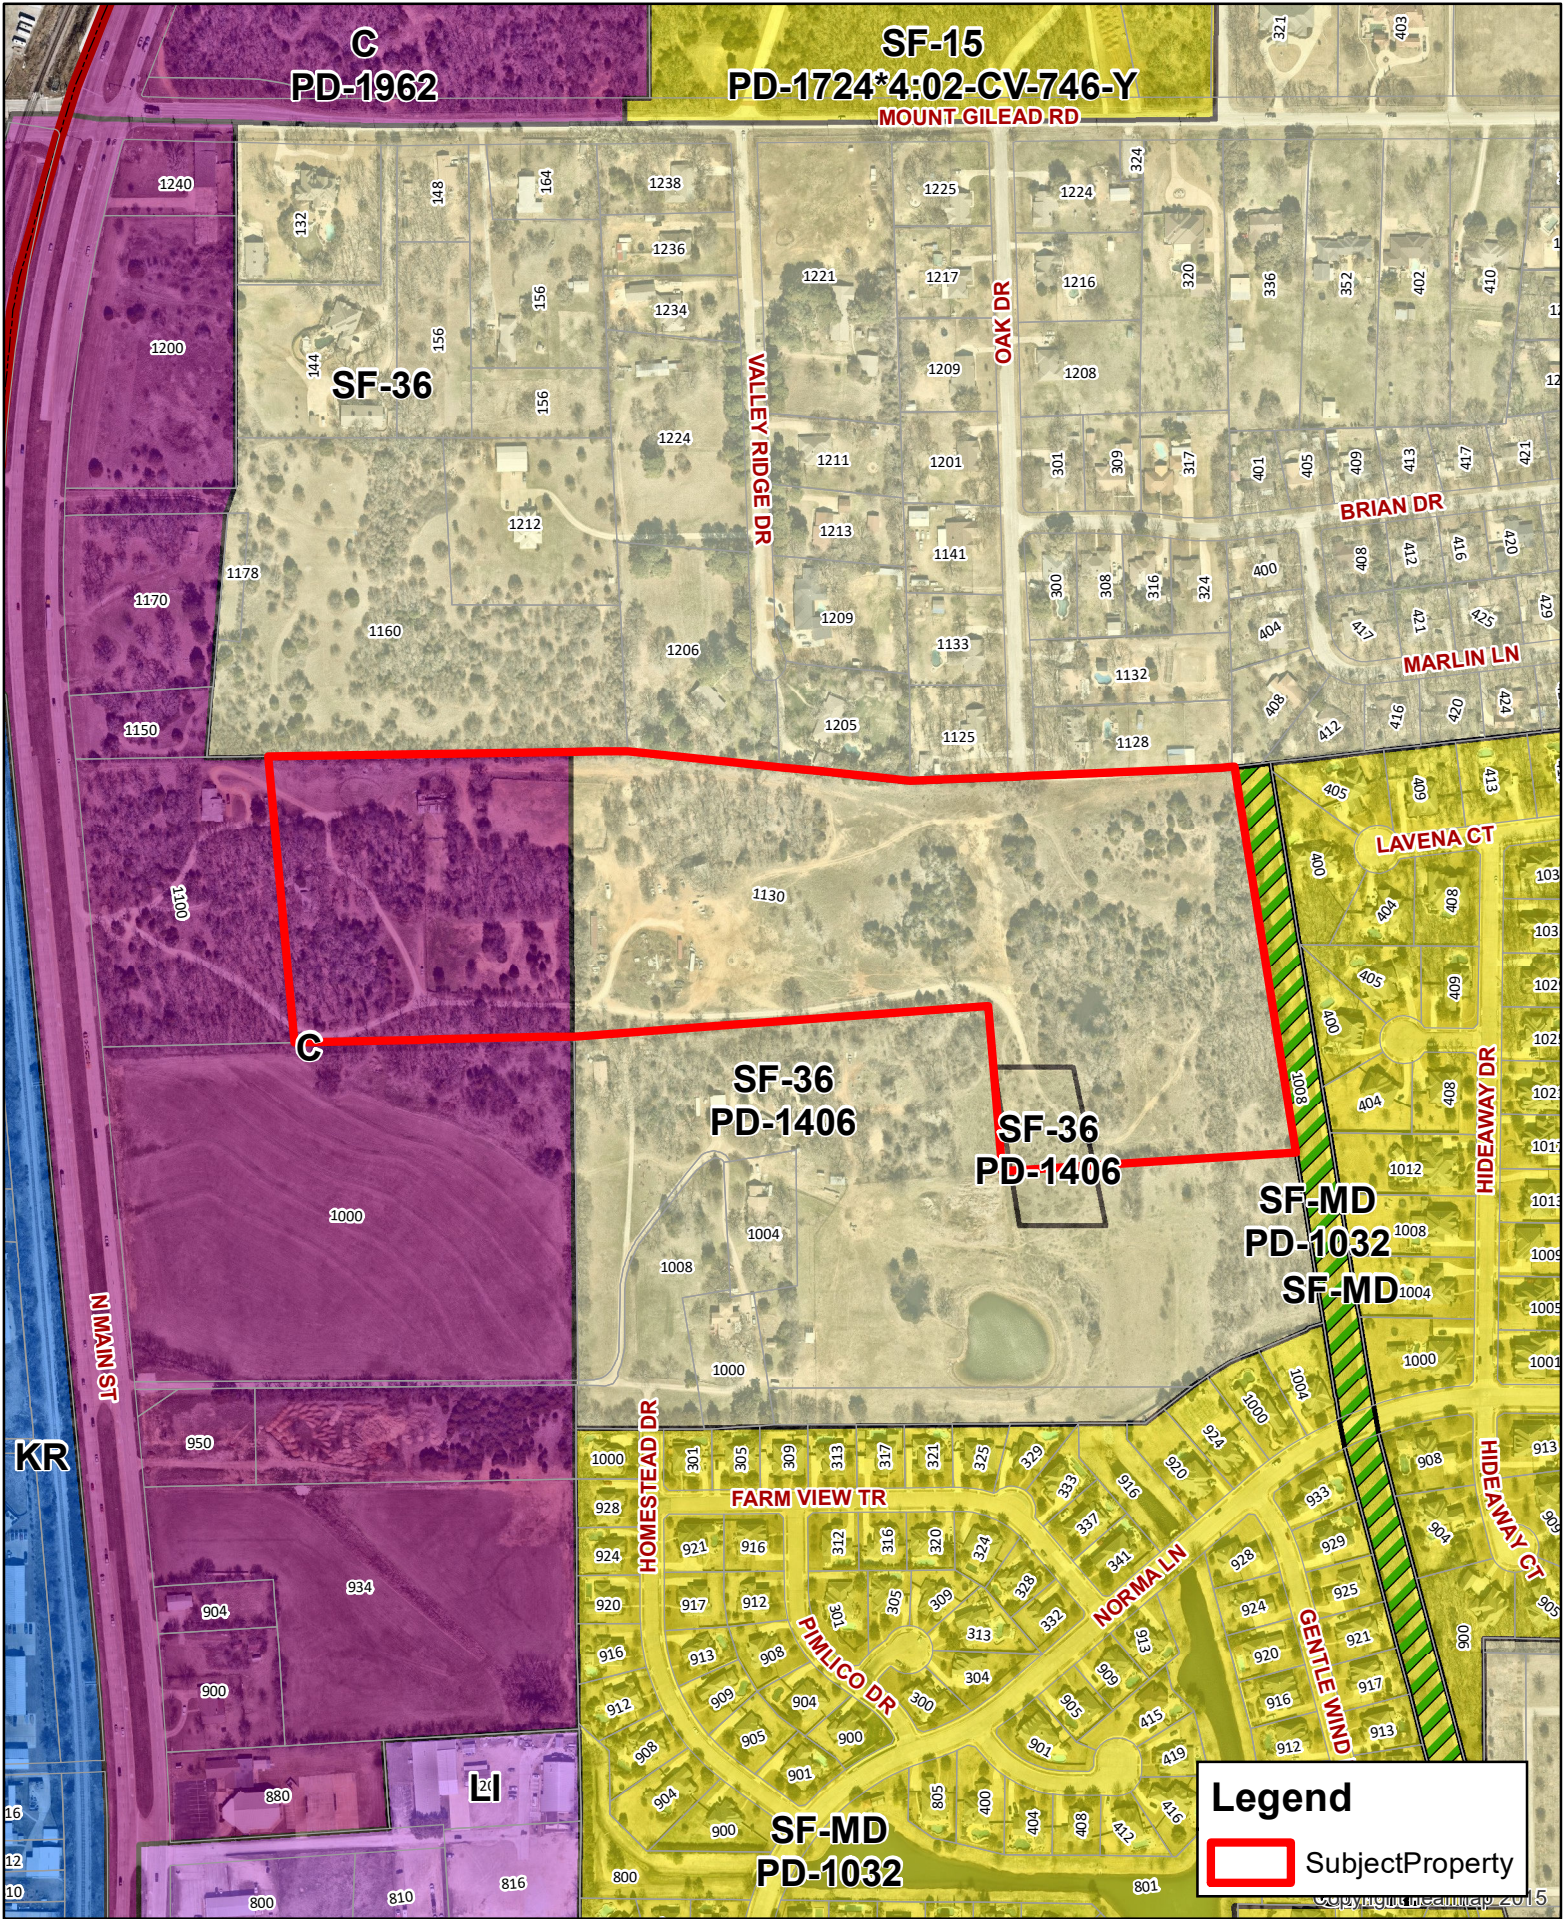

Legend

 SubjectProperty

Updated: 4/15/2021

Z-21-0003
Greenway Park

DISCLAIMER
This data has been compiled for the City of Keller. Various official and unofficial sources were used to gather this information. Every effort was made to ensure the accuracy of this data. However, no guarantee is given or implied to the accuracy of said data.

Legend

Subject Property

Updated: 4/15/2021

**Z-21-0003
Greenway Park**

DISCLAIMER
This data has been compiled for the City of Keller. Various official and unofficial sources were used to gather this information. Every effort was made to ensure the accuracy of this data. However, no guarantee is given or implied to the accuracy of said data.