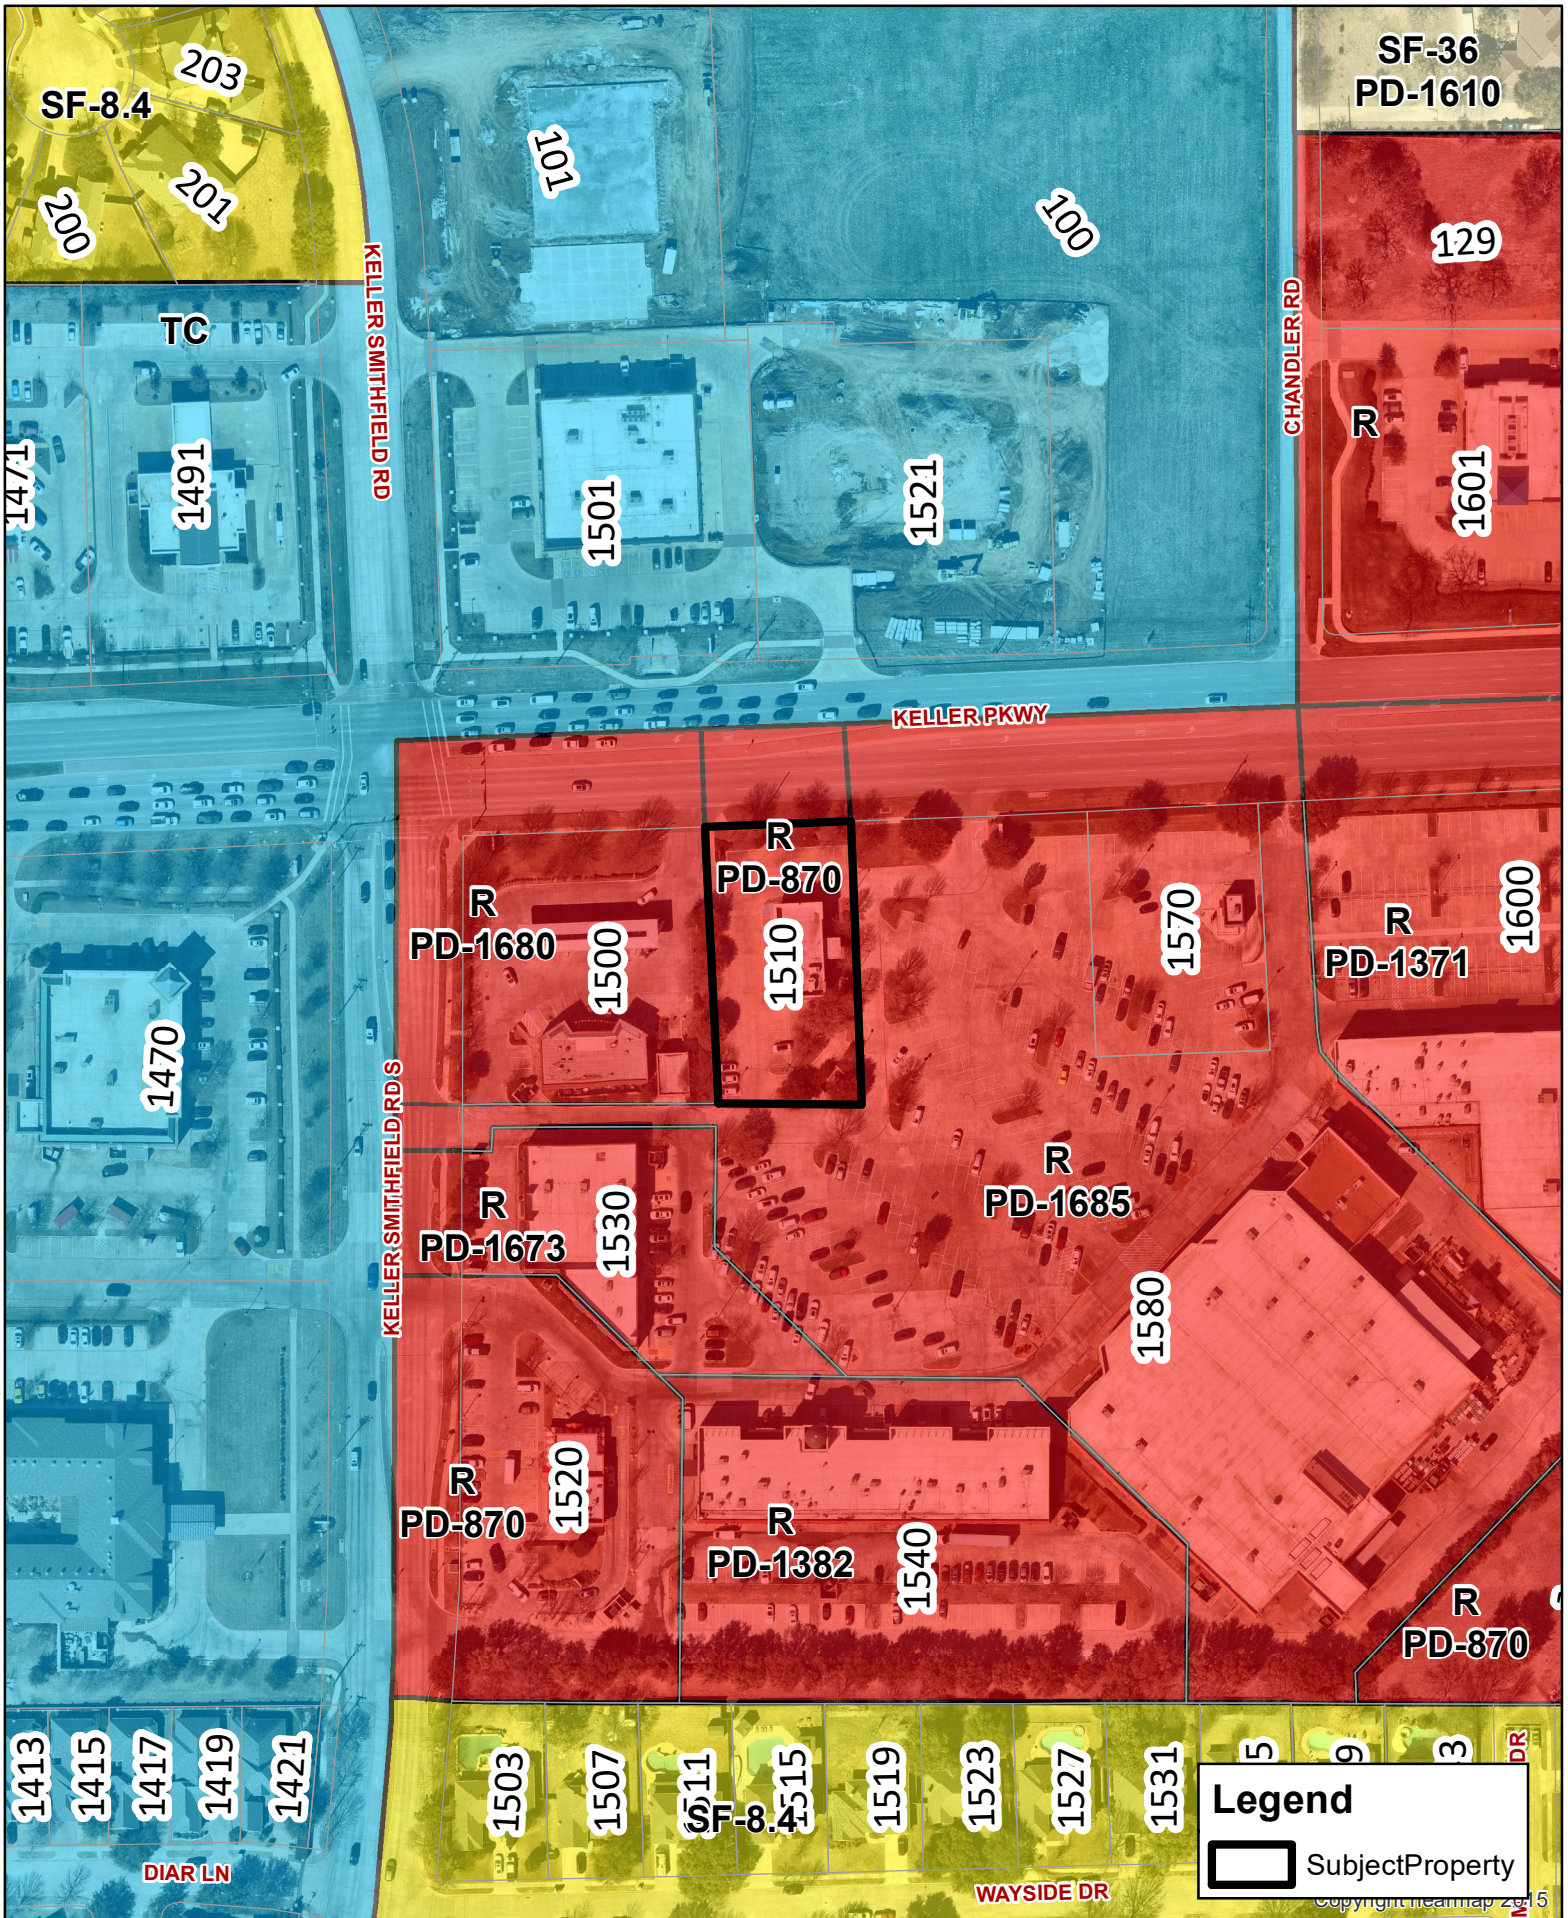

Legend

SubjectProperty

Updated: 4/16/2021

SUP-21-0012
151 Coffee

DISCLAIMER
 This data has been compiled for the City of Keller. Various official and unofficial sources were used to gather this information. Every effort was made to ensure the accuracy of this data. However, no guarantee is given or implied to the accuracy of said data.