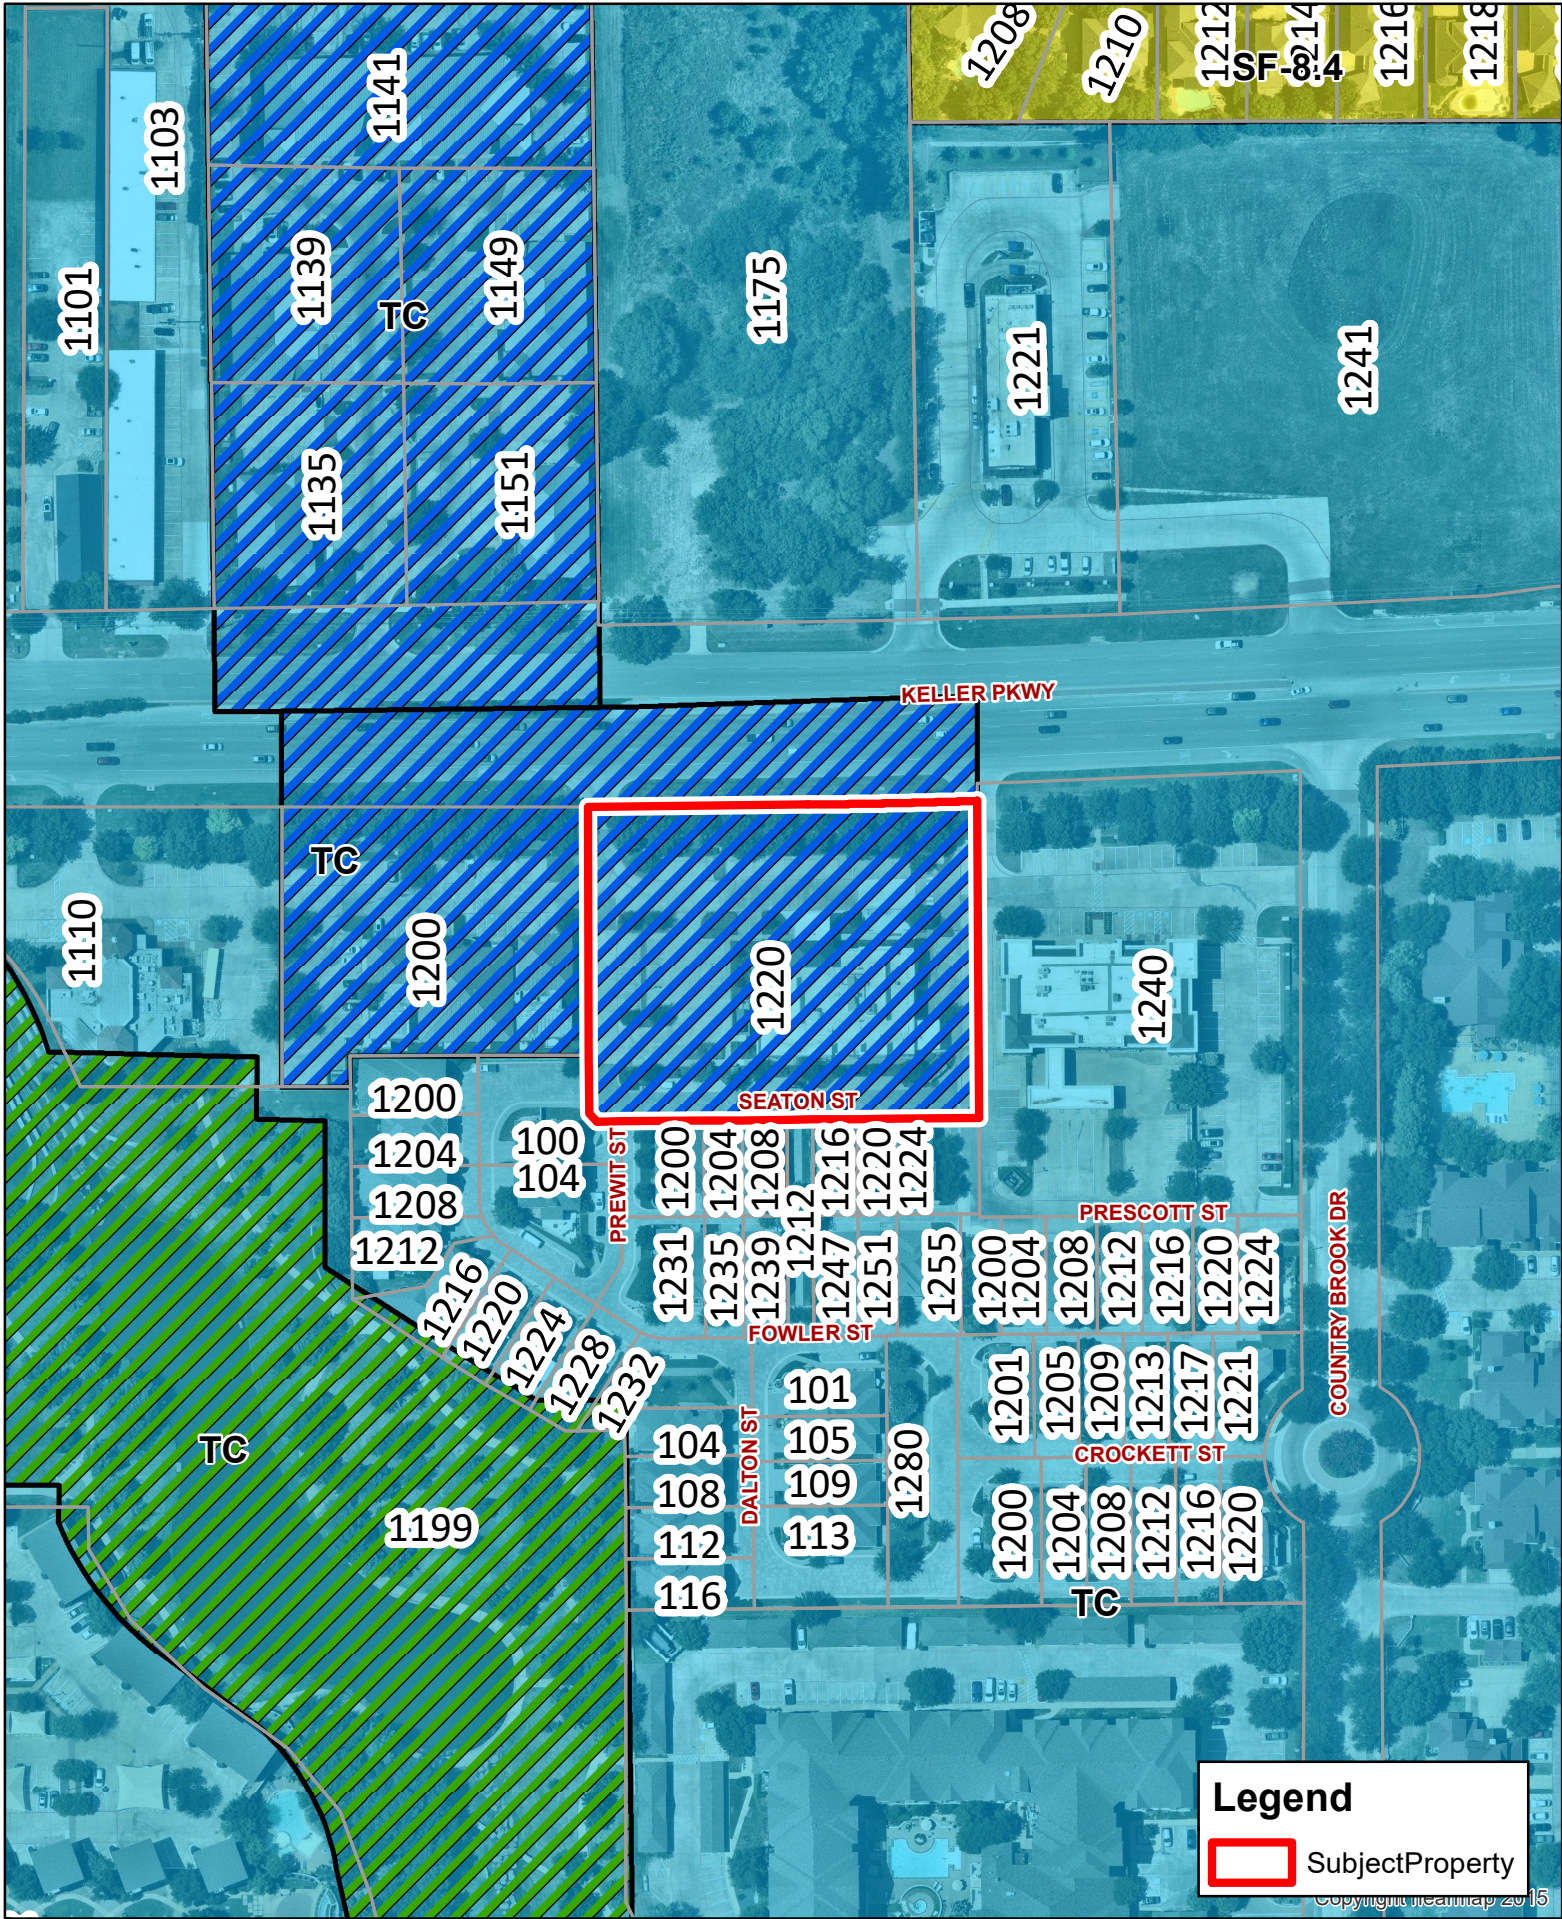

Legend

SubjectProperty

Copyright © 2015

Updated: 10/10/2023

SUP-23-0030
1220 Keller Pkwy

DISCLAIMER
 This data has been compiled for the City of Keller. Various official and unofficial sources were used to gather this information. Every effort was made to ensure the accuracy of this data. However, no guarantee is given or implied to the accuracy of said data.

Legend

SubjectProperty

Copyright iRealmap 2015

Updated: 10/10/2023

SUP-23-0030
1220 Keller Pkwy

DISCLAIMER
 This data has been compiled for the City of Keller. Various official and unofficial sources were used to gather this information. Every effort was made to ensure the accuracy of this data. However, no guarantee is given or implied to the accuracy of said data.