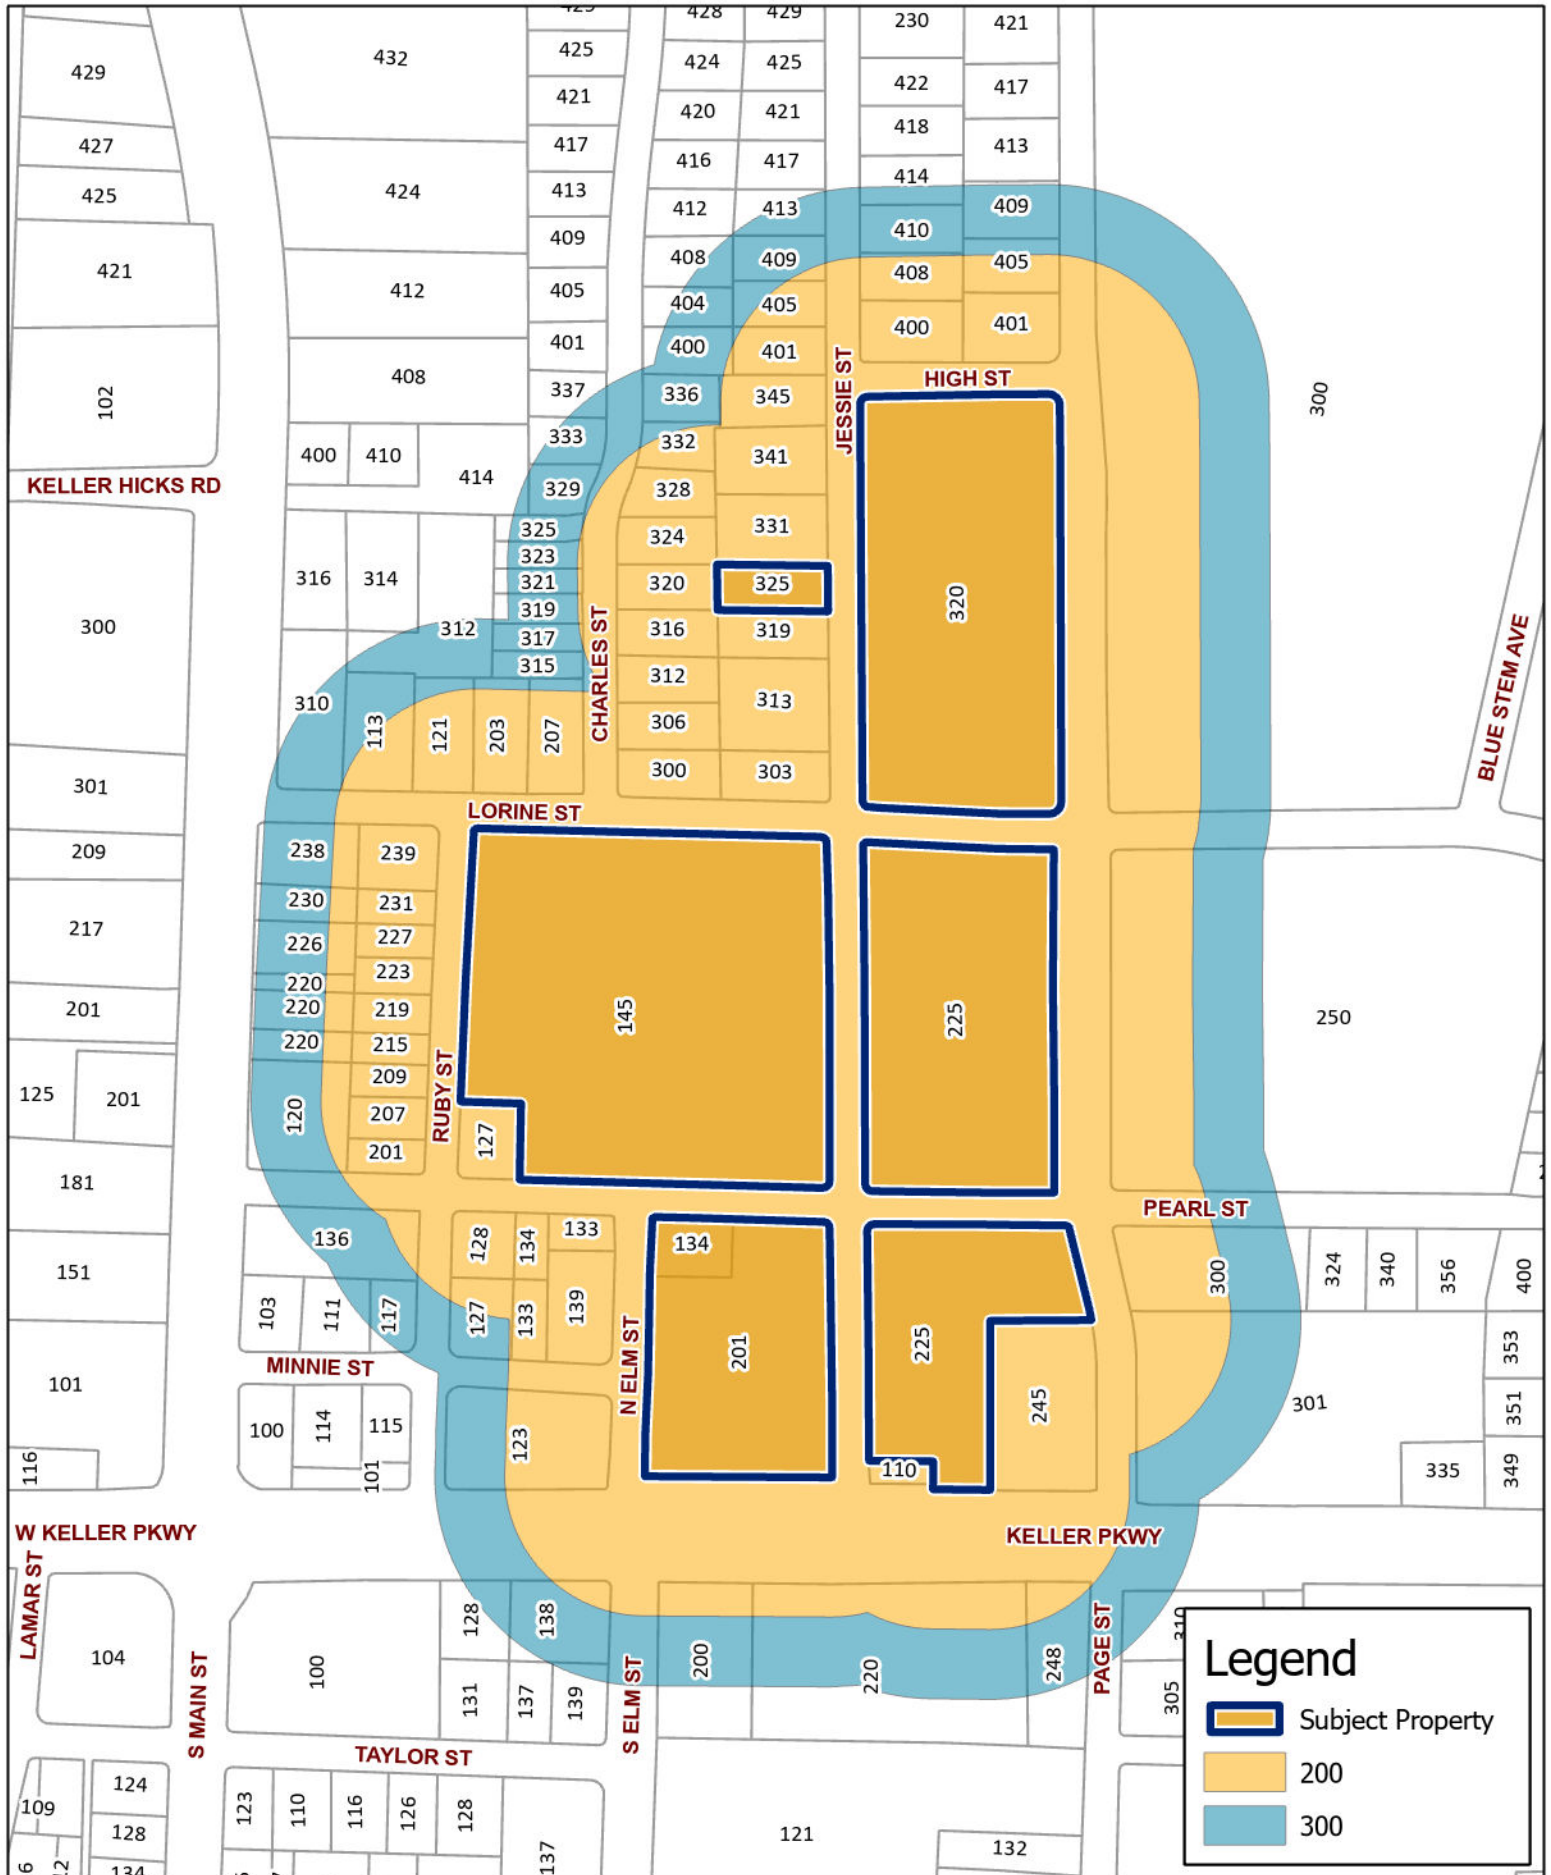

DISCLAIMER
This data has been compiled for the City of Keller.
Various official and unofficial sources were used to gather this information.
Every effort was made to ensure the accuracy of this data.
However, no guarantee is given or implied to the accuracy of said data.

SUP-24-0010
Harvest Christian School

Updated: 4/4/2024