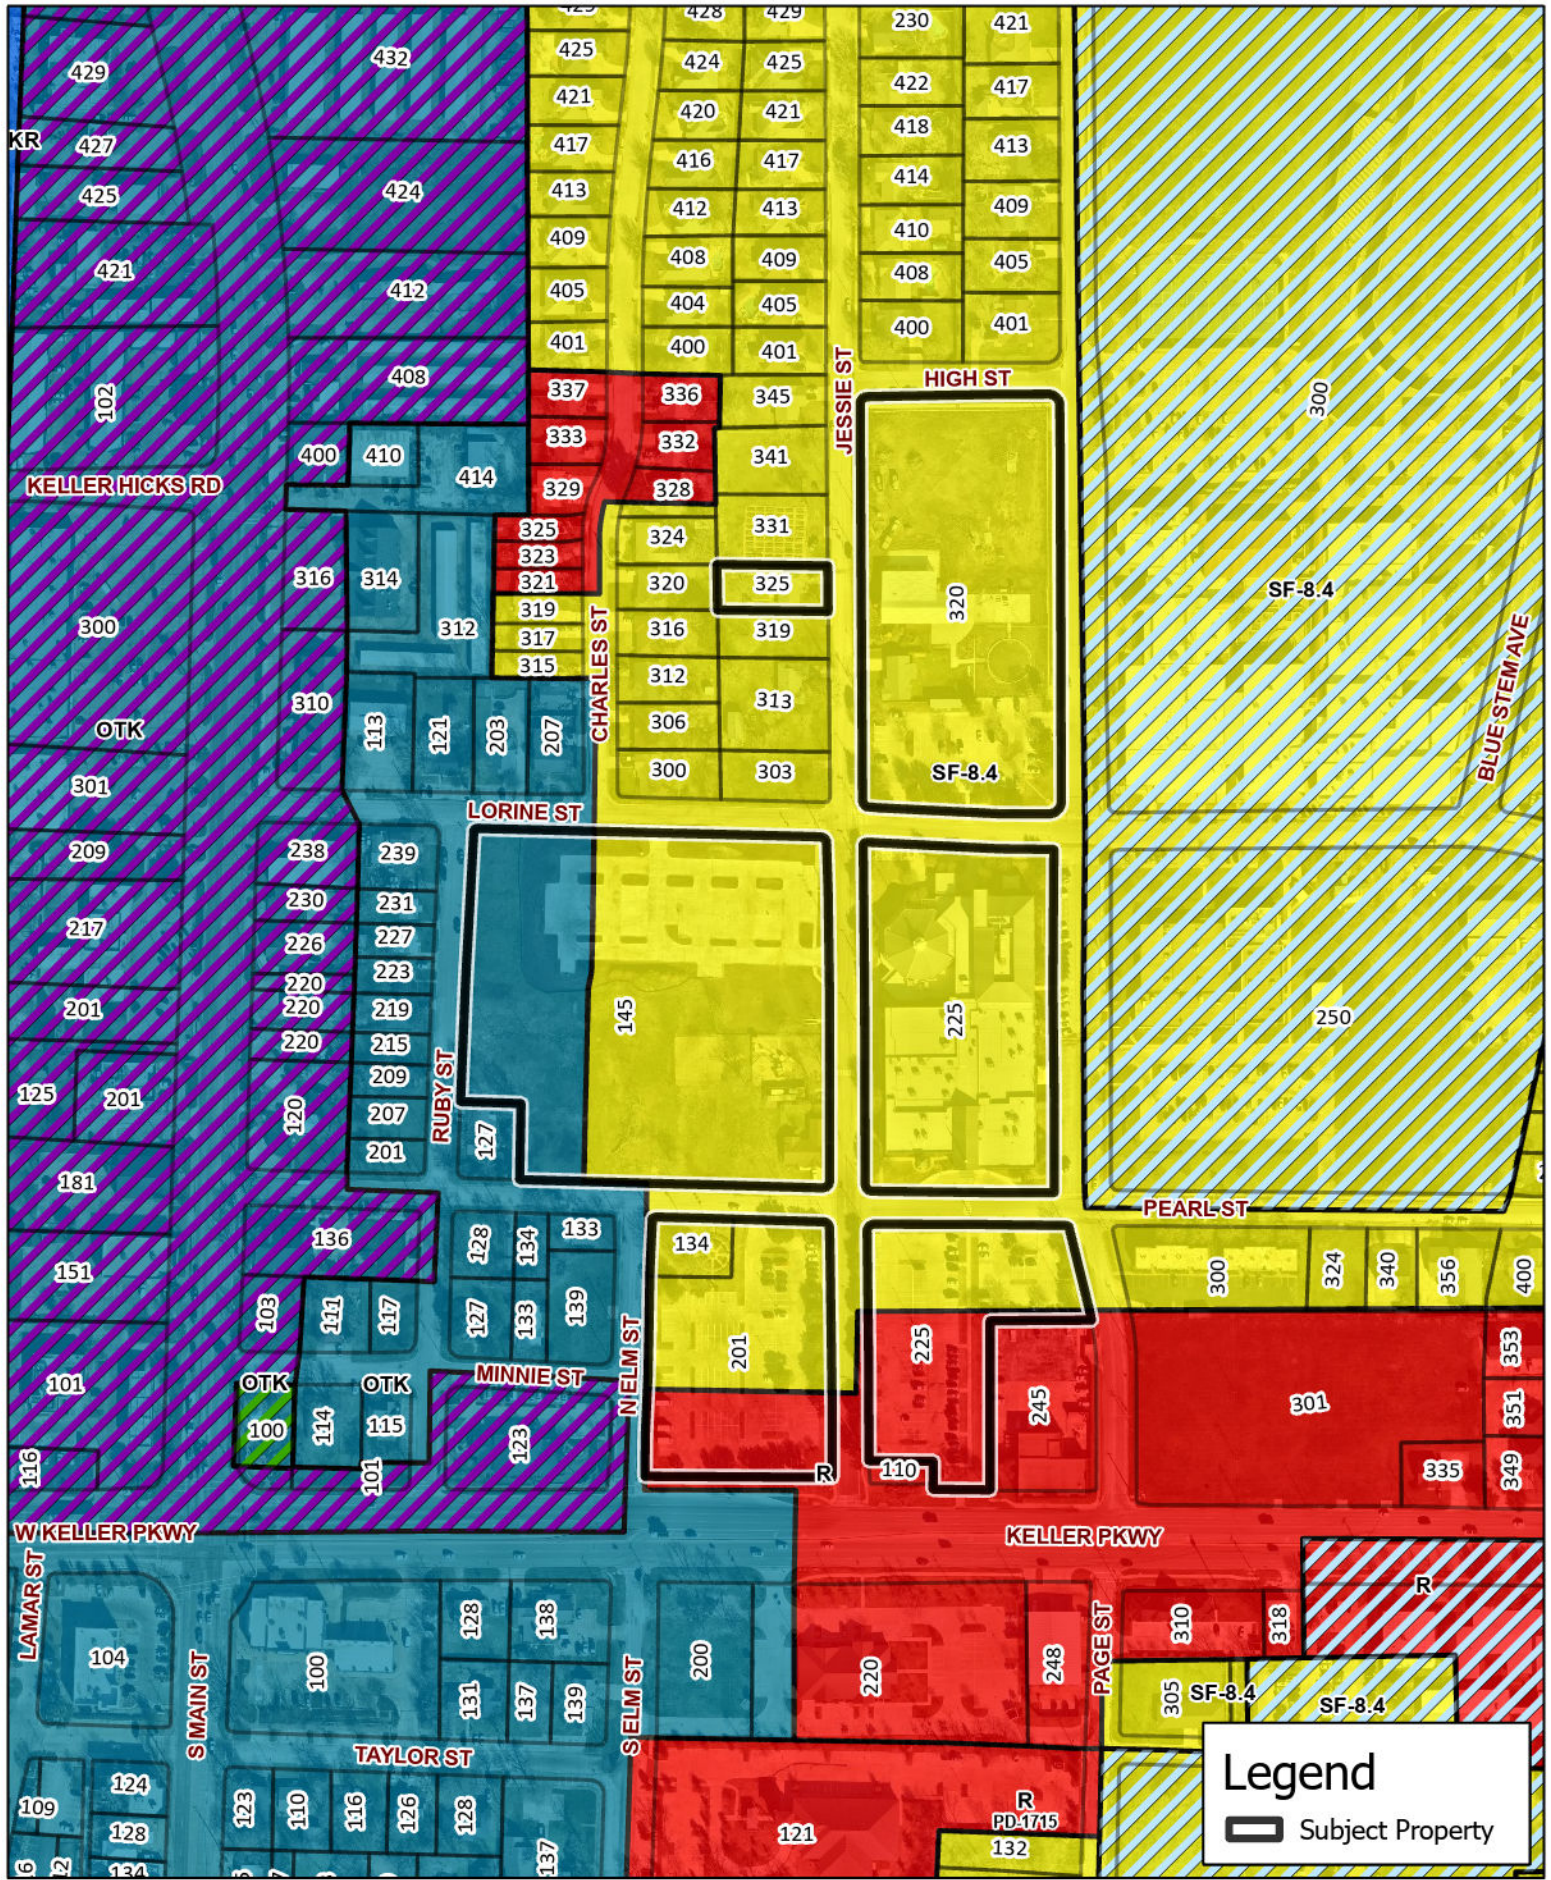

Legend

Subject Property

DISCLAIMER
This data has been compiled for the City of Keller.
Various official and unofficial sources were used to gather this information.
Every effort was made to ensure the accuracy of this data.
However, no guarantee is given or implied to the accuracy of said data.

SUP-24-0010
Harvest Christian School

Updated: 4/4/2024