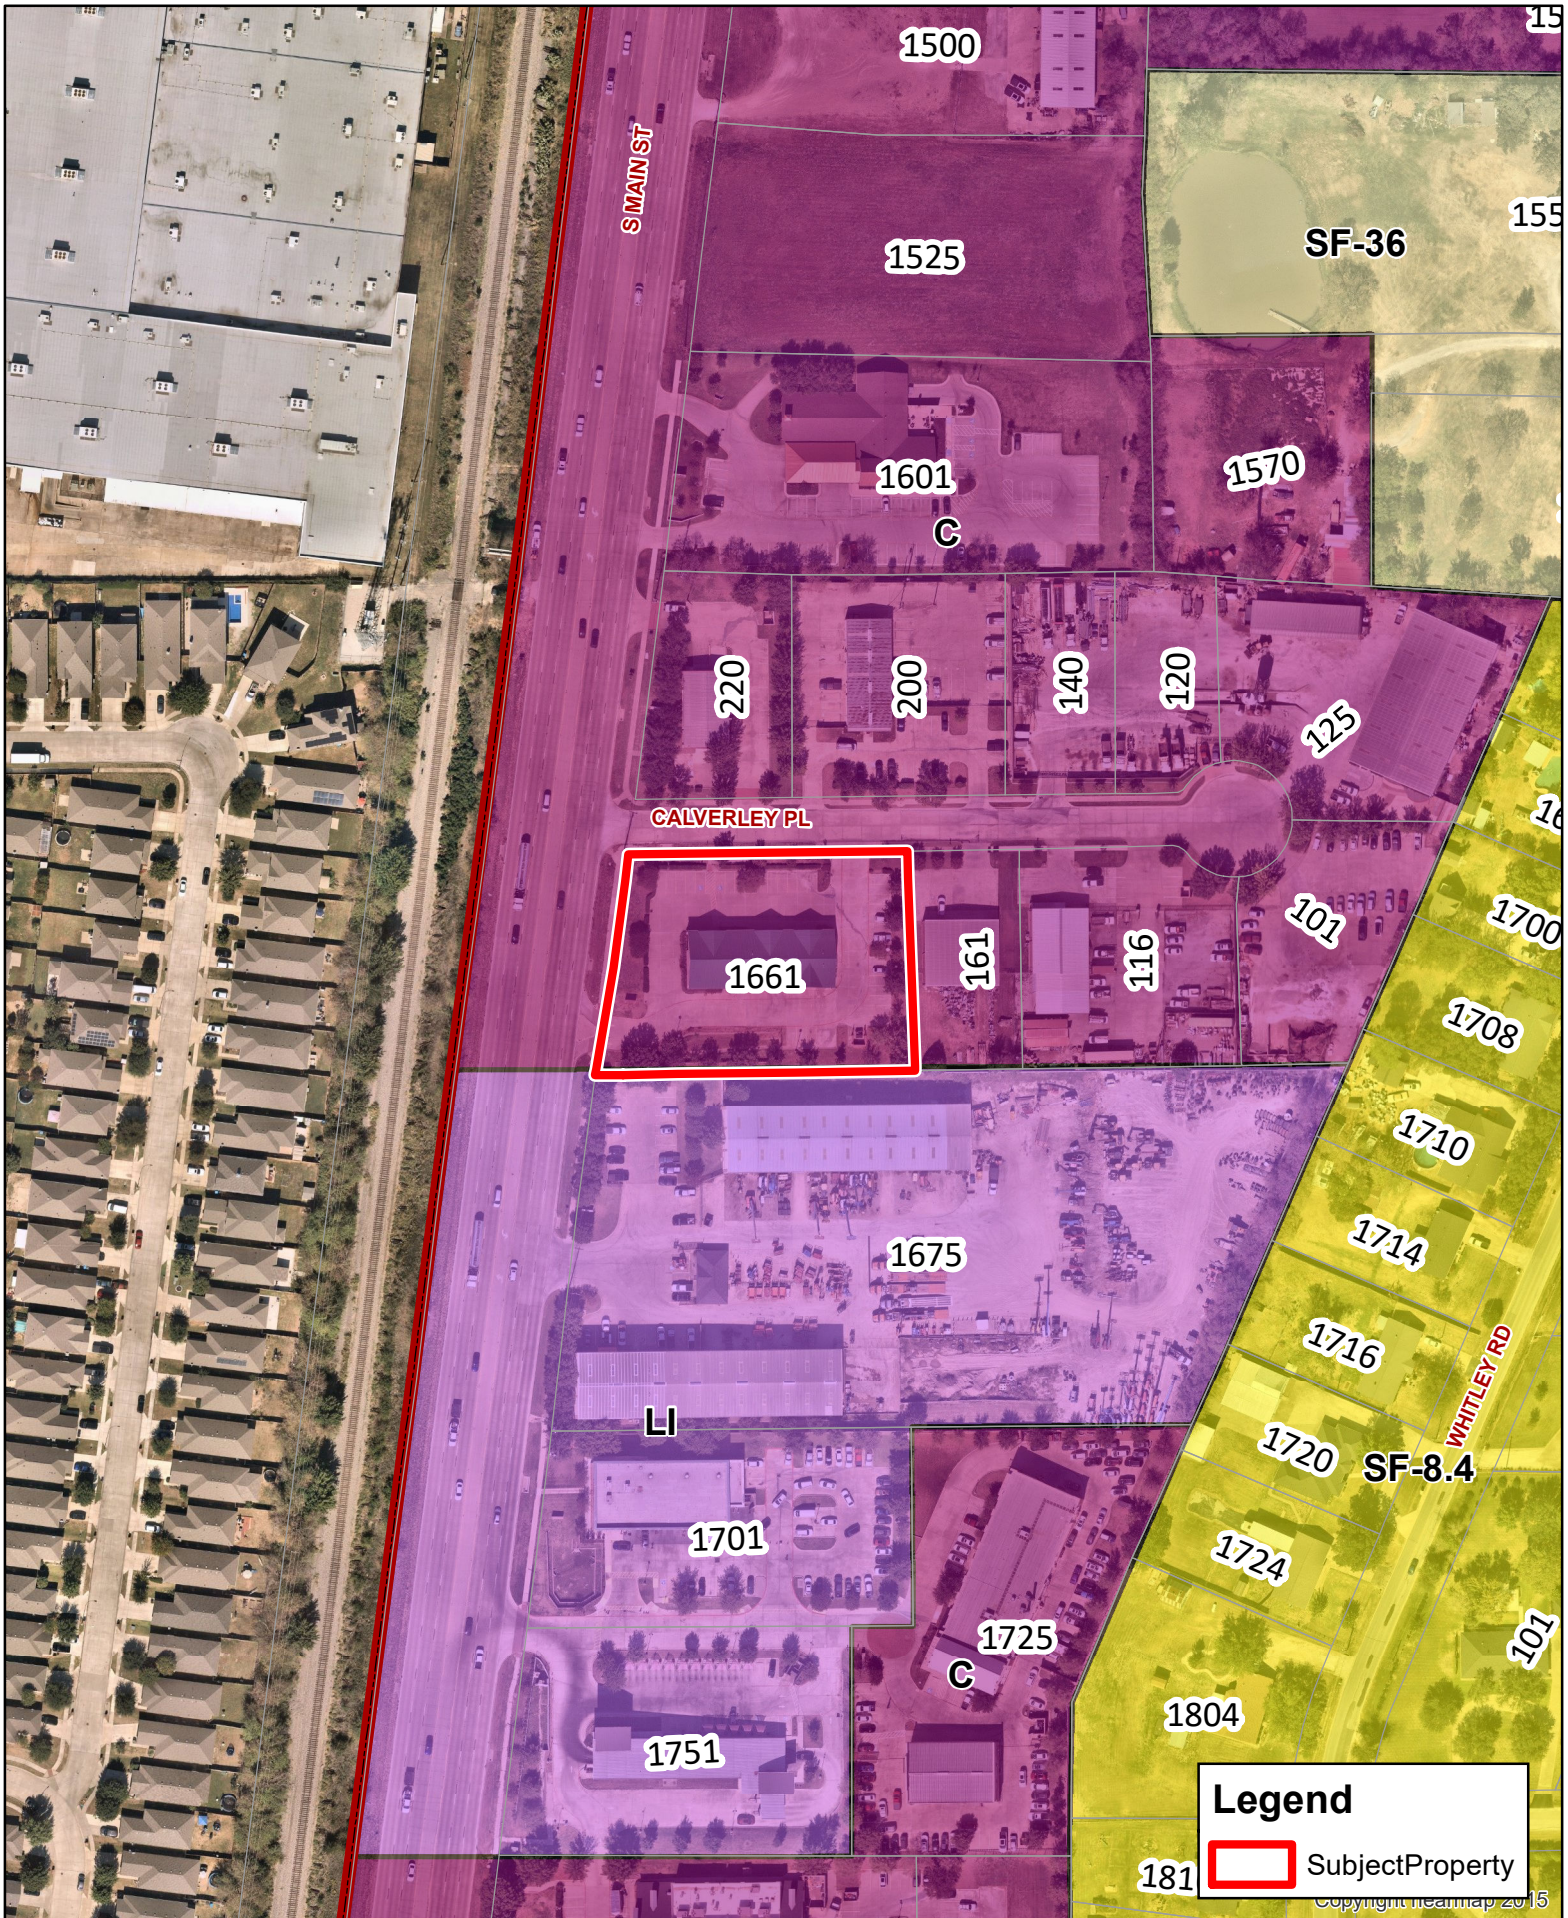

Legend

 SubjectProperty

Updated: 1/10/2023

DISCLAIMER

This data has been compiled for the City of Keller. Various official and unofficial sources were used to gather this information. Every effort was made to ensure the accuracy of this data. However, no guarantee is given or implied to the accuracy of said data.

1661 S Main St

Copyright iearnmap 2015

Copyright iheatmap 2015

Updated: 1/10/2023

DISCLAIMER

This data has been compiled for the City of Keller. Various official and unofficial sources were used to gather this information. Every effort was made to ensure the accuracy of this data. However, no guarantee is given or implied to the accuracy of said data.