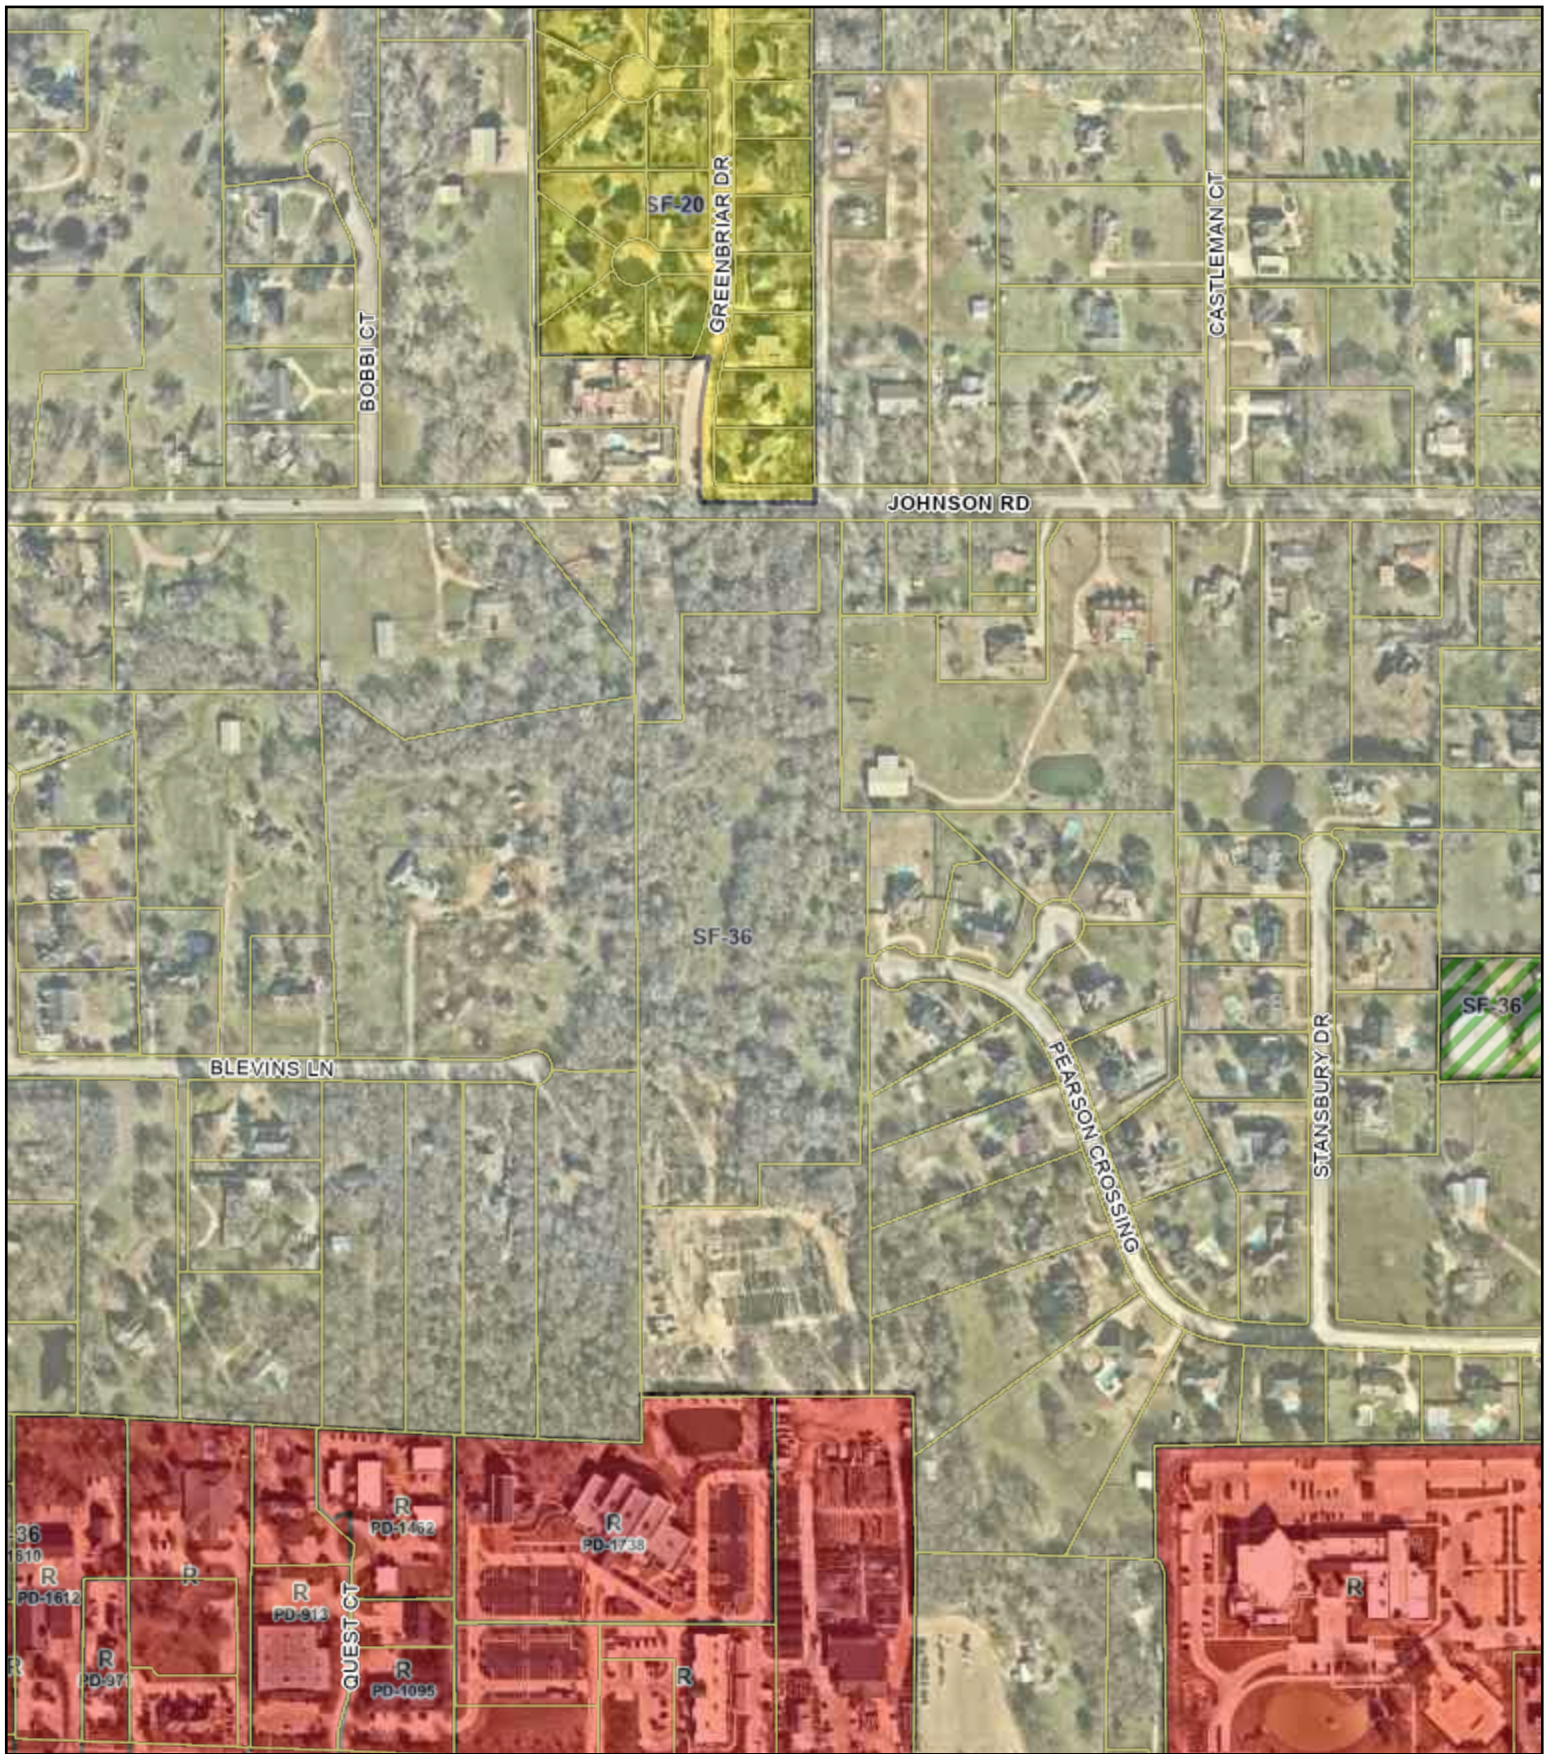

## Winding Creek Final Plat - Aerial Map

**DISCLAIMER**  
This data has been compiled for City of Keller. Various official and unofficial sources were used to gather this information. Every effort was made to ensure the accuracy of this data, however, no guarantee is given or implied as to the accuracy of said data.

## Winding Creek Final Plat - Zoning Map

5/8/2024

**DISCLAIMER**  
 This data has been compiled for City of Keller. Various official and unofficial sources were used to gather this information. Every effort was made to ensure the accuracy of this data, however, no guarantee is given or implied as to the accuracy of said data.