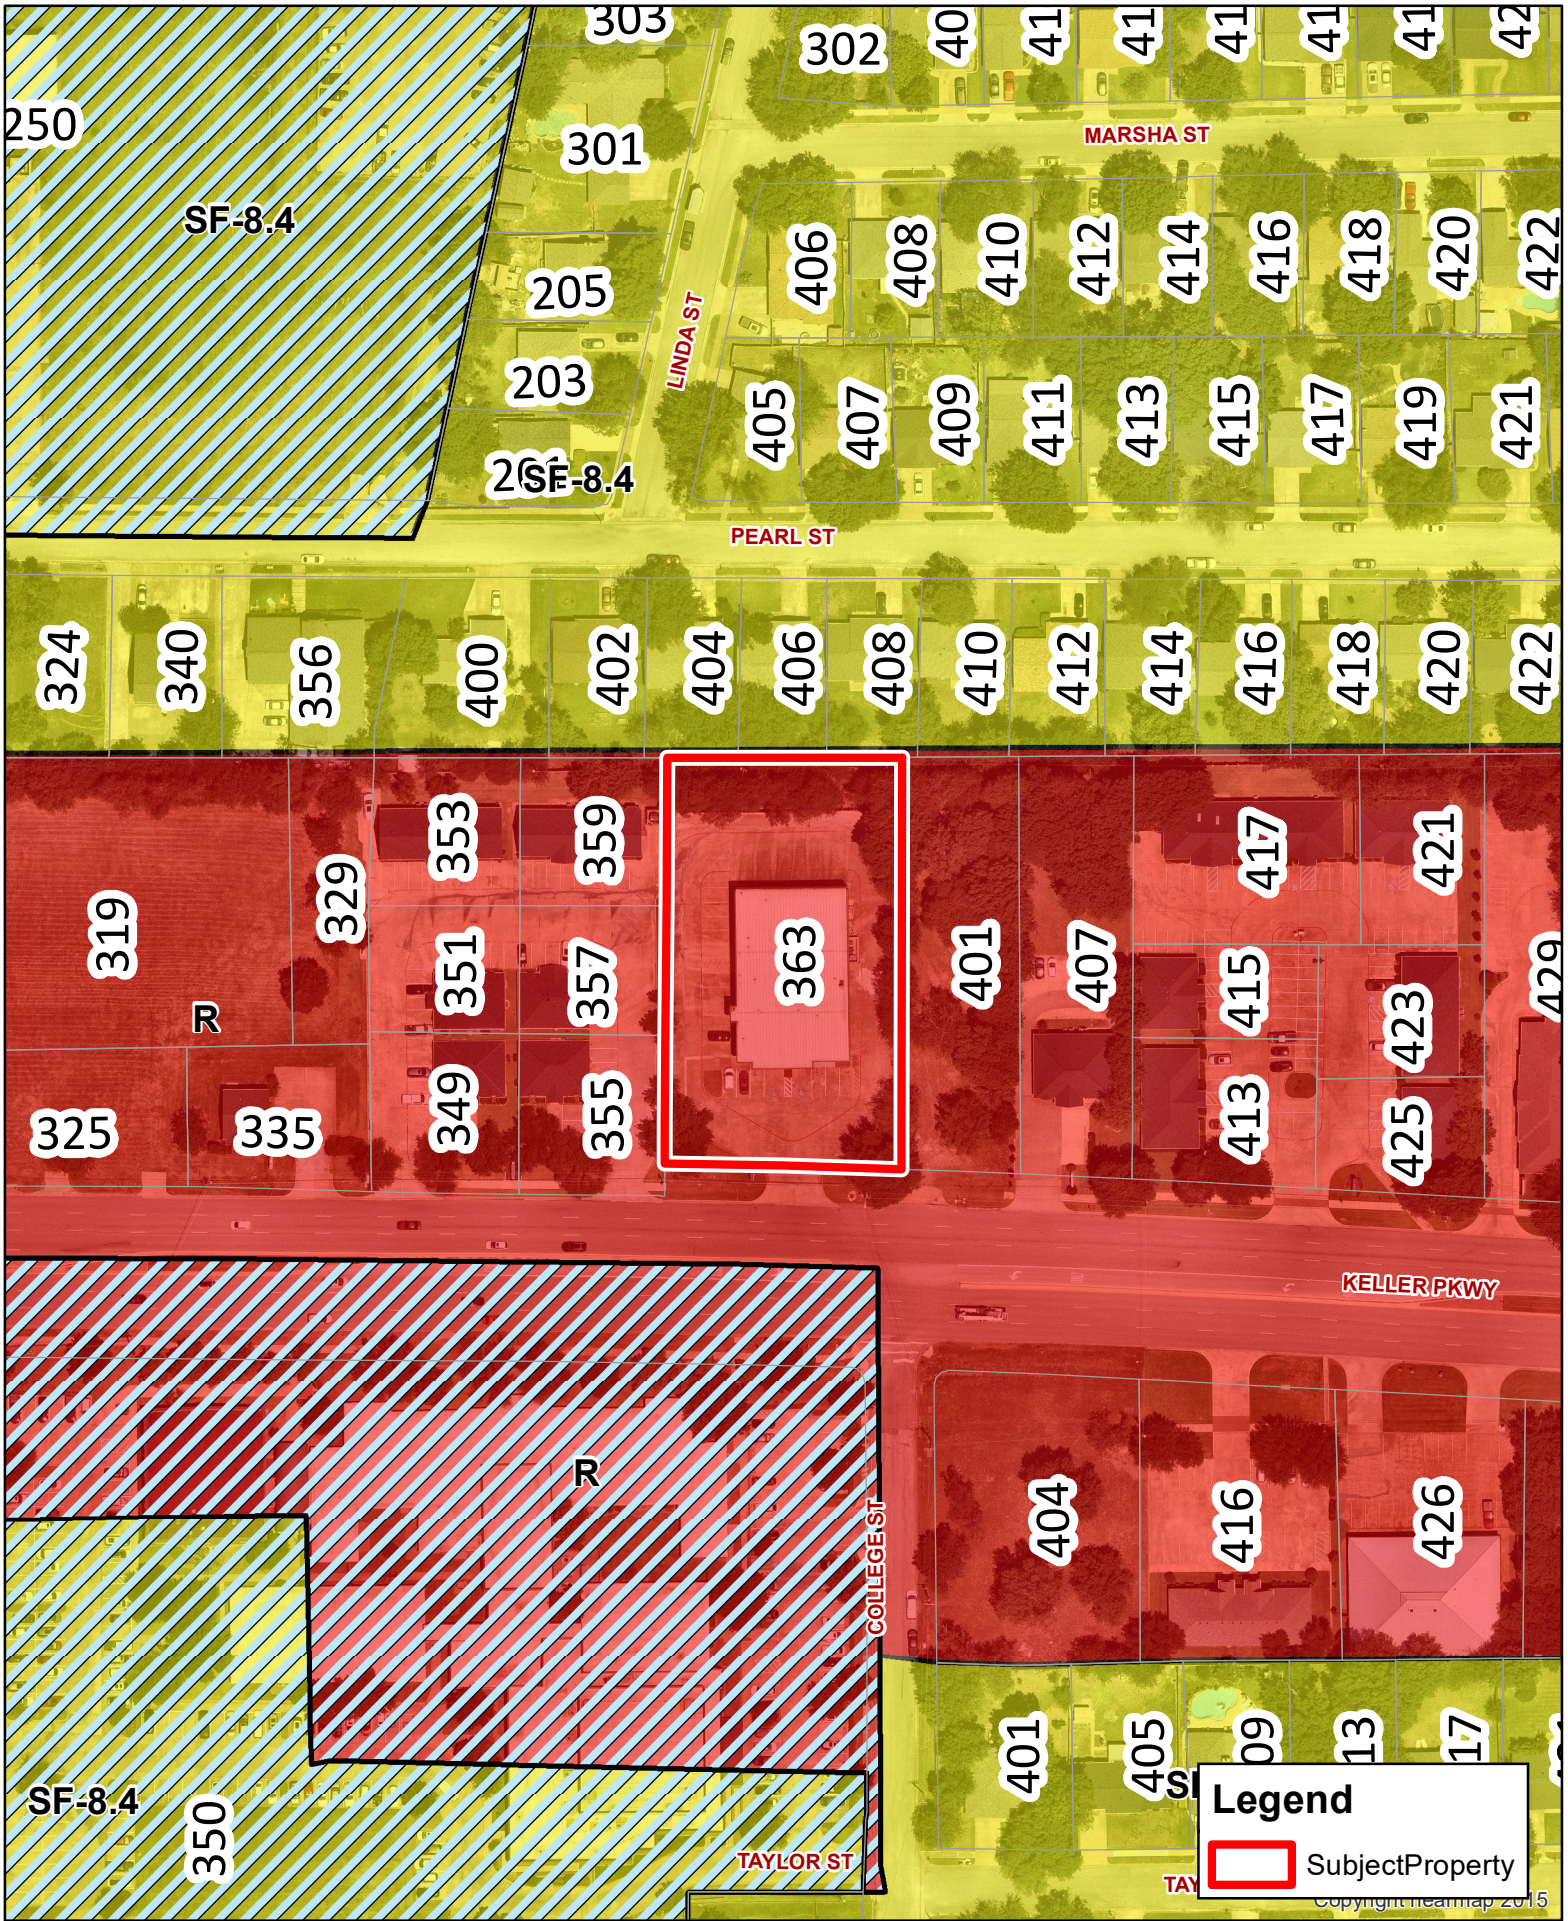

Updated: 8/29/2022

DISCLAIMER

This data has been compiled for the City of Keller. Various official and unofficial sources were used to gather this information. Every effort was made to ensure the accuracy of this data. However, no guarantee is given or implied to the accuracy of said data.

363 Keller Pkwy