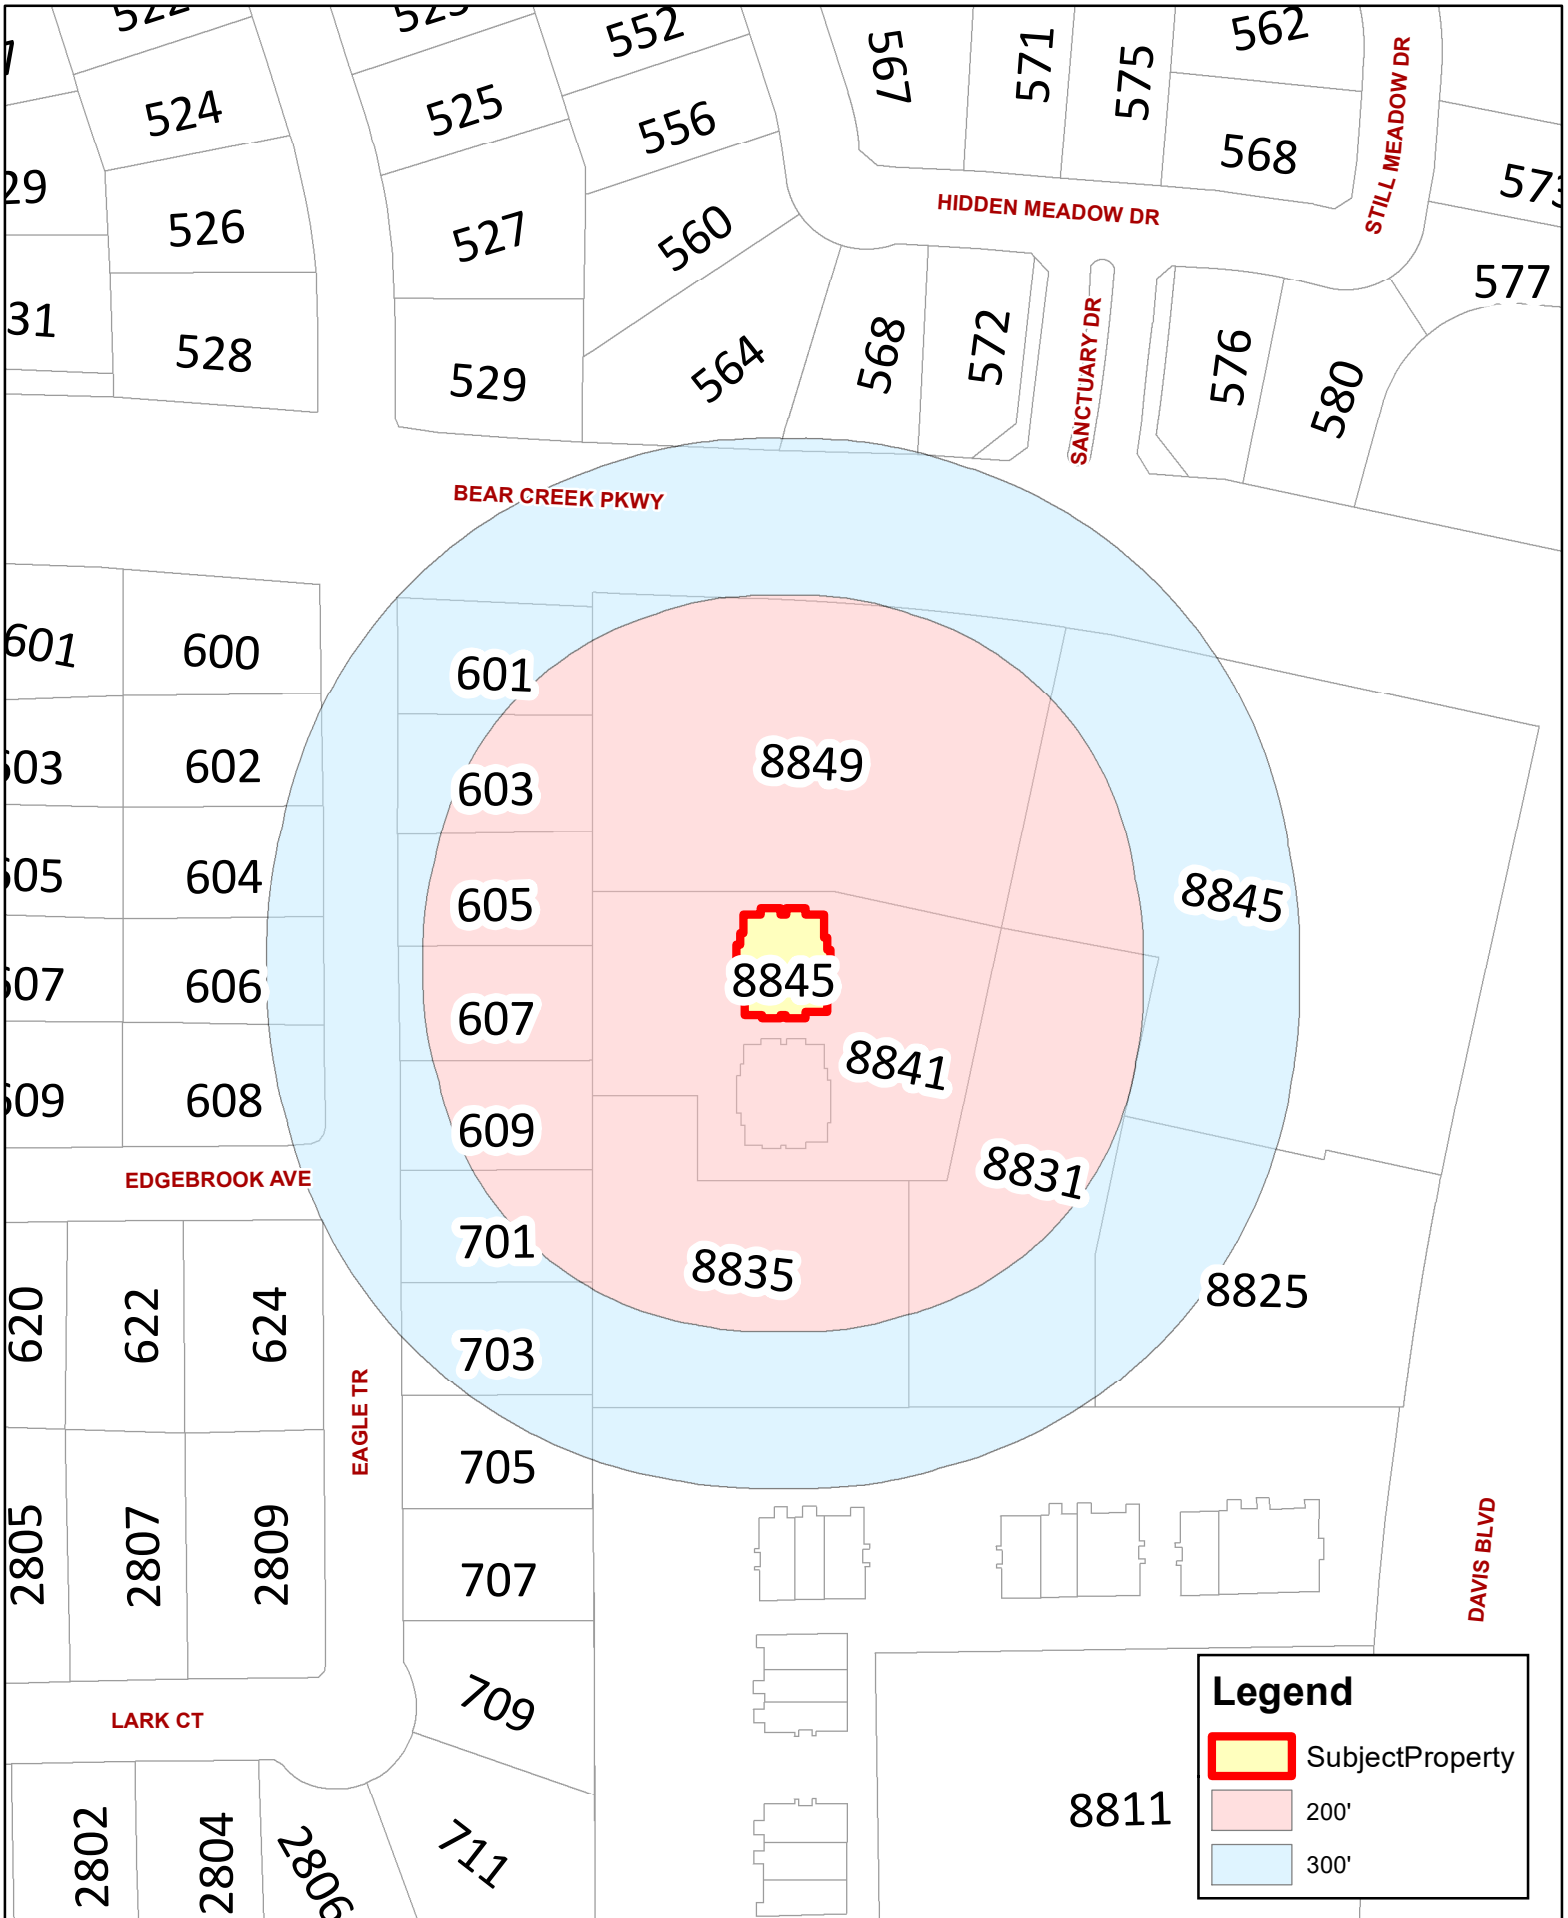

**Legend**

SubjectProperty

Updated: 8/10/2022

**8845 Davis Blvd**

**DISCLAIMER**  
 This data has been compiled for the City of Keller. Various official and unofficial sources were used to gather this information. Every effort was made to ensure the accuracy of this data. However, no guarantee is given or implied to the accuracy of said data.

Updated: 8/10/2022

**8845 Davis Blvd**

**DISCLAIMER**  
 This data has been compiled for the City of Keller.  
 Various official and unofficial sources were used to gather this information.  
 Every effort was made to ensure the accuracy of this data.  
 However, no guarantee is given or implied to the accuracy of said data.