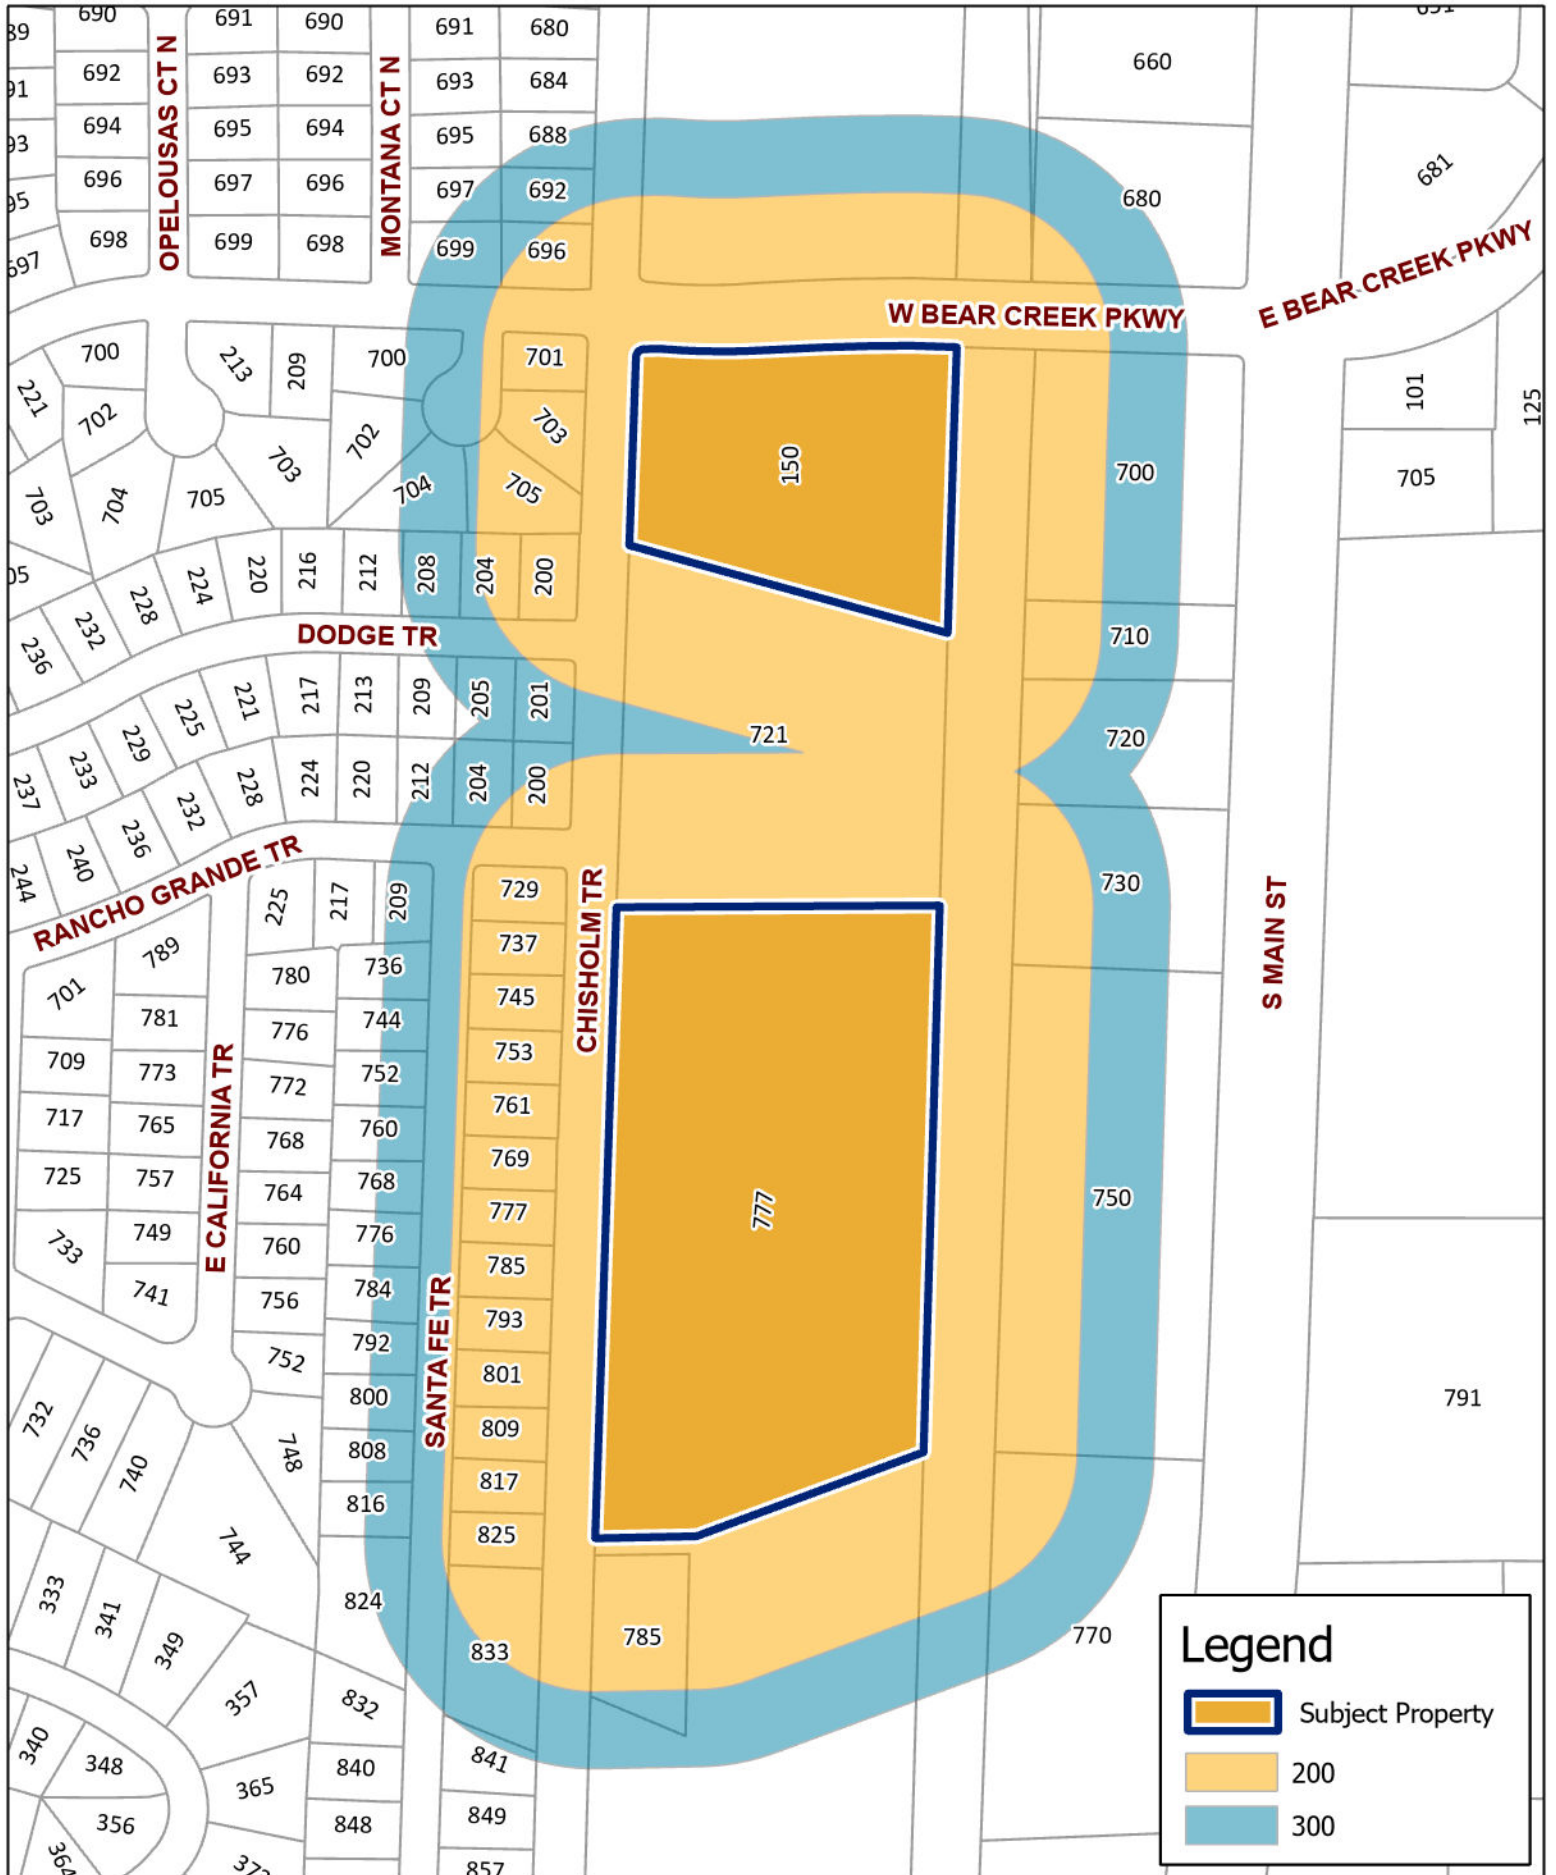

ZONE-2409-0004
777 Chisholm Tr &
150 W Bear Creek Pkwy

Updated: 10/8/2024

DISCLAIMER
 This data has been compiled for the City of Keller.
 Various official and unofficial sources were used to gather this information.
 Every effort was made to ensure the accuracy of this data.
 However, no guarantee is given or implied to the accuracy of said data.

ZONE-2409-0004
777 Chisholm Tr &
150 W Bear Creek Pkwy

Updated: 10/8/2024