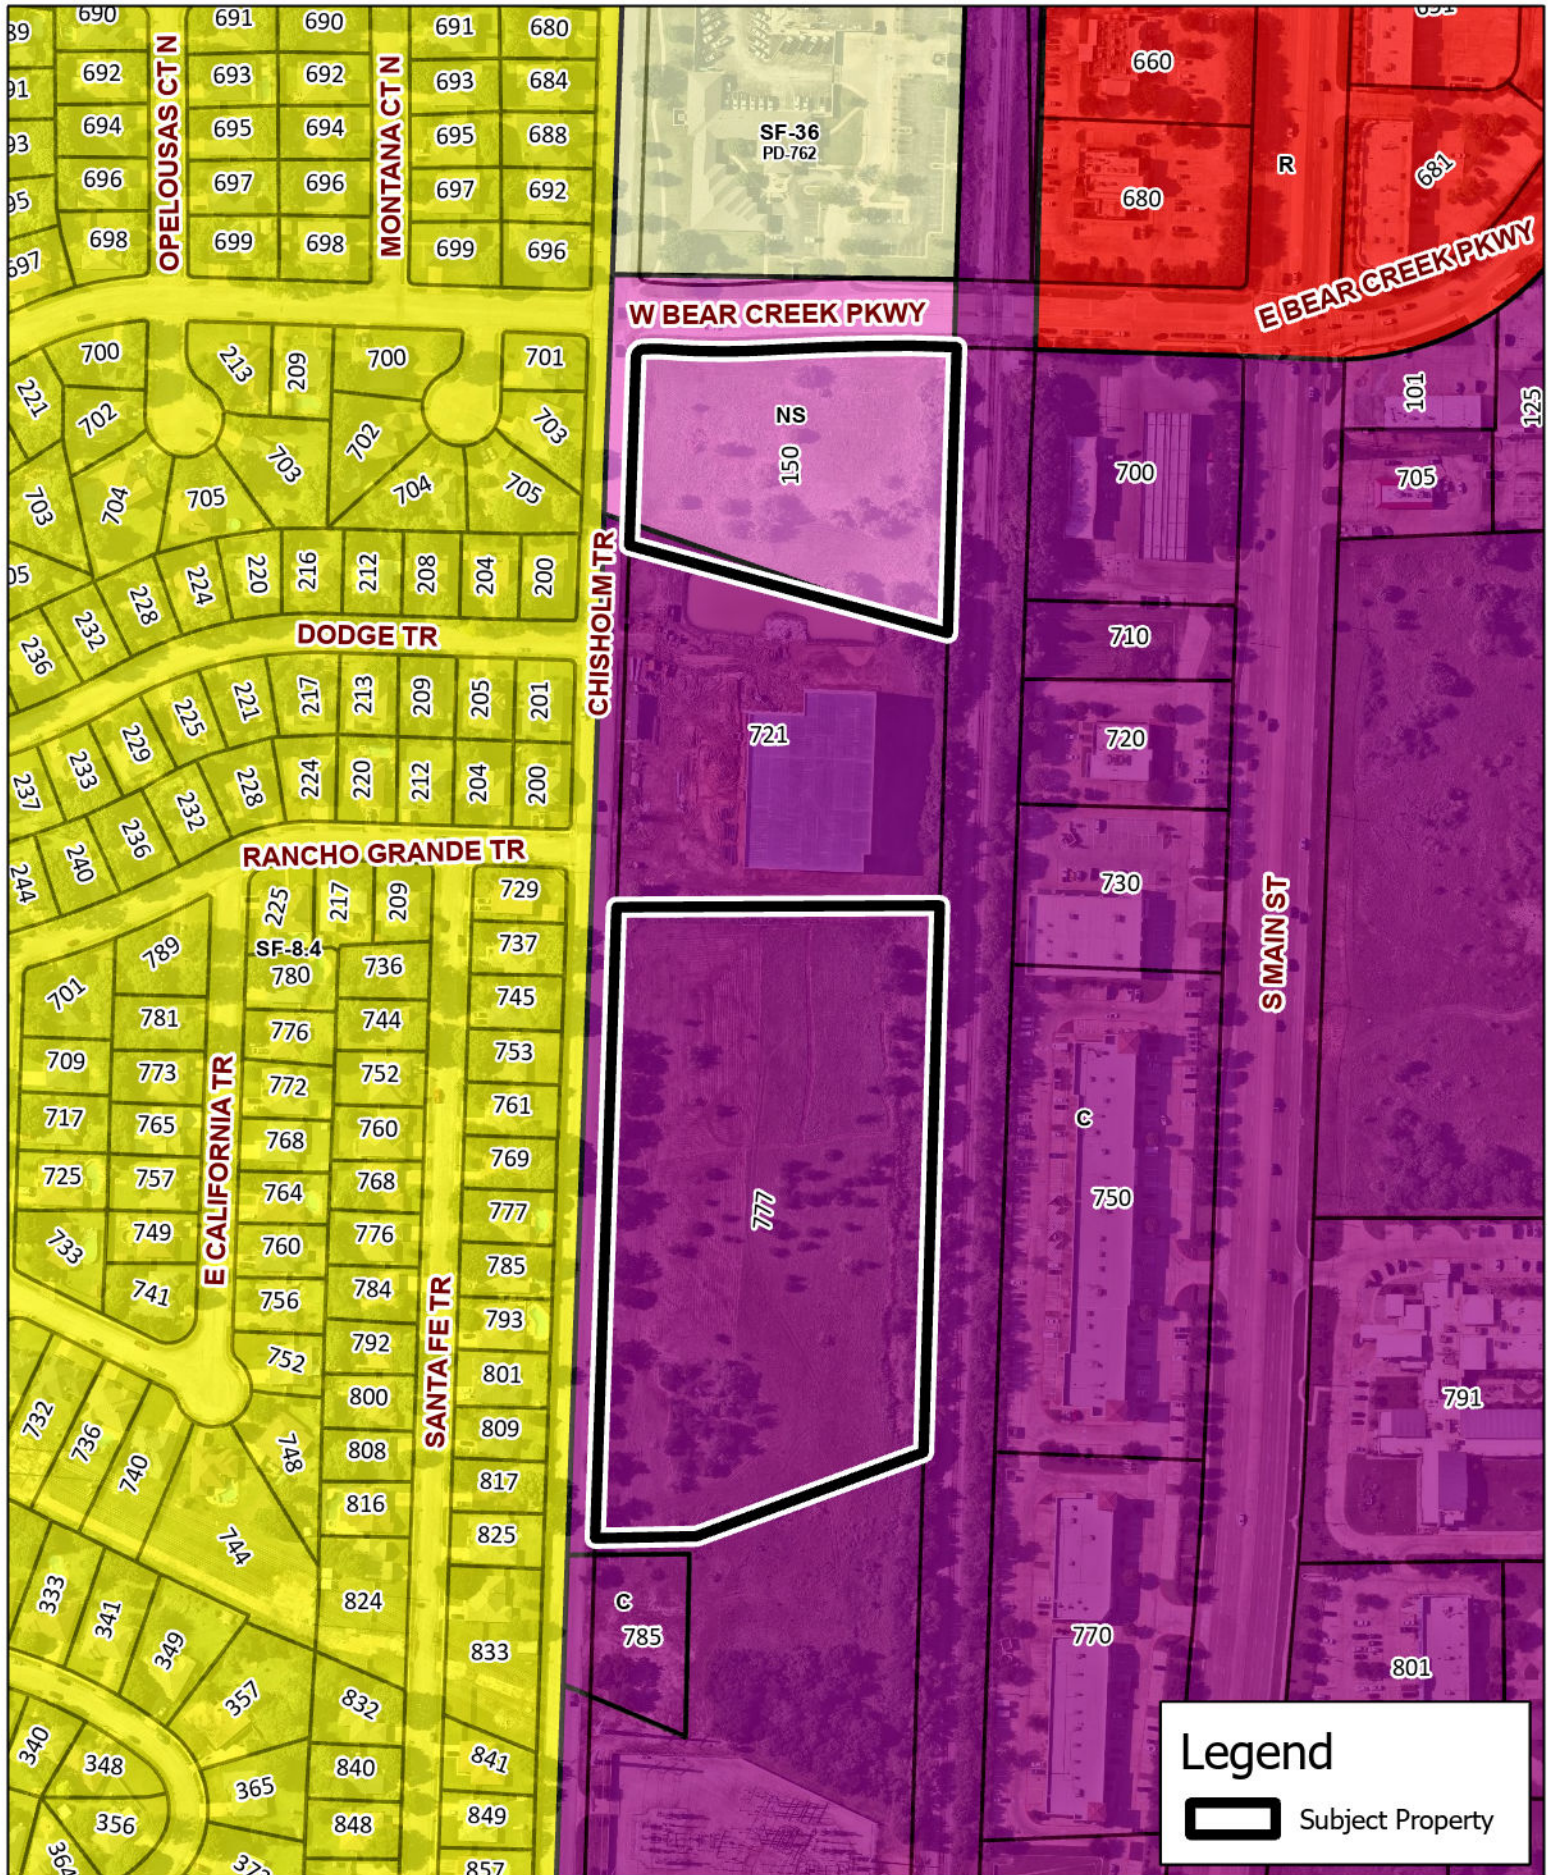

ZONE-2409-0004
777 Chisholm Tr &
150 W Bear Creek Pkwy

Updated: 10/8/2024

DISCLAIMER
 This data has been compiled for the City of Keller.
 Various official and unofficial sources were used to gather this information.
 Every effort was made to ensure the accuracy of this data.
 However, no guarantee is given or implied to the accuracy of said data.

ZONE-2409-0004
777 Chisholm Tr &
150 W Bear Creek Pkwy

Updated: 10/8/2024