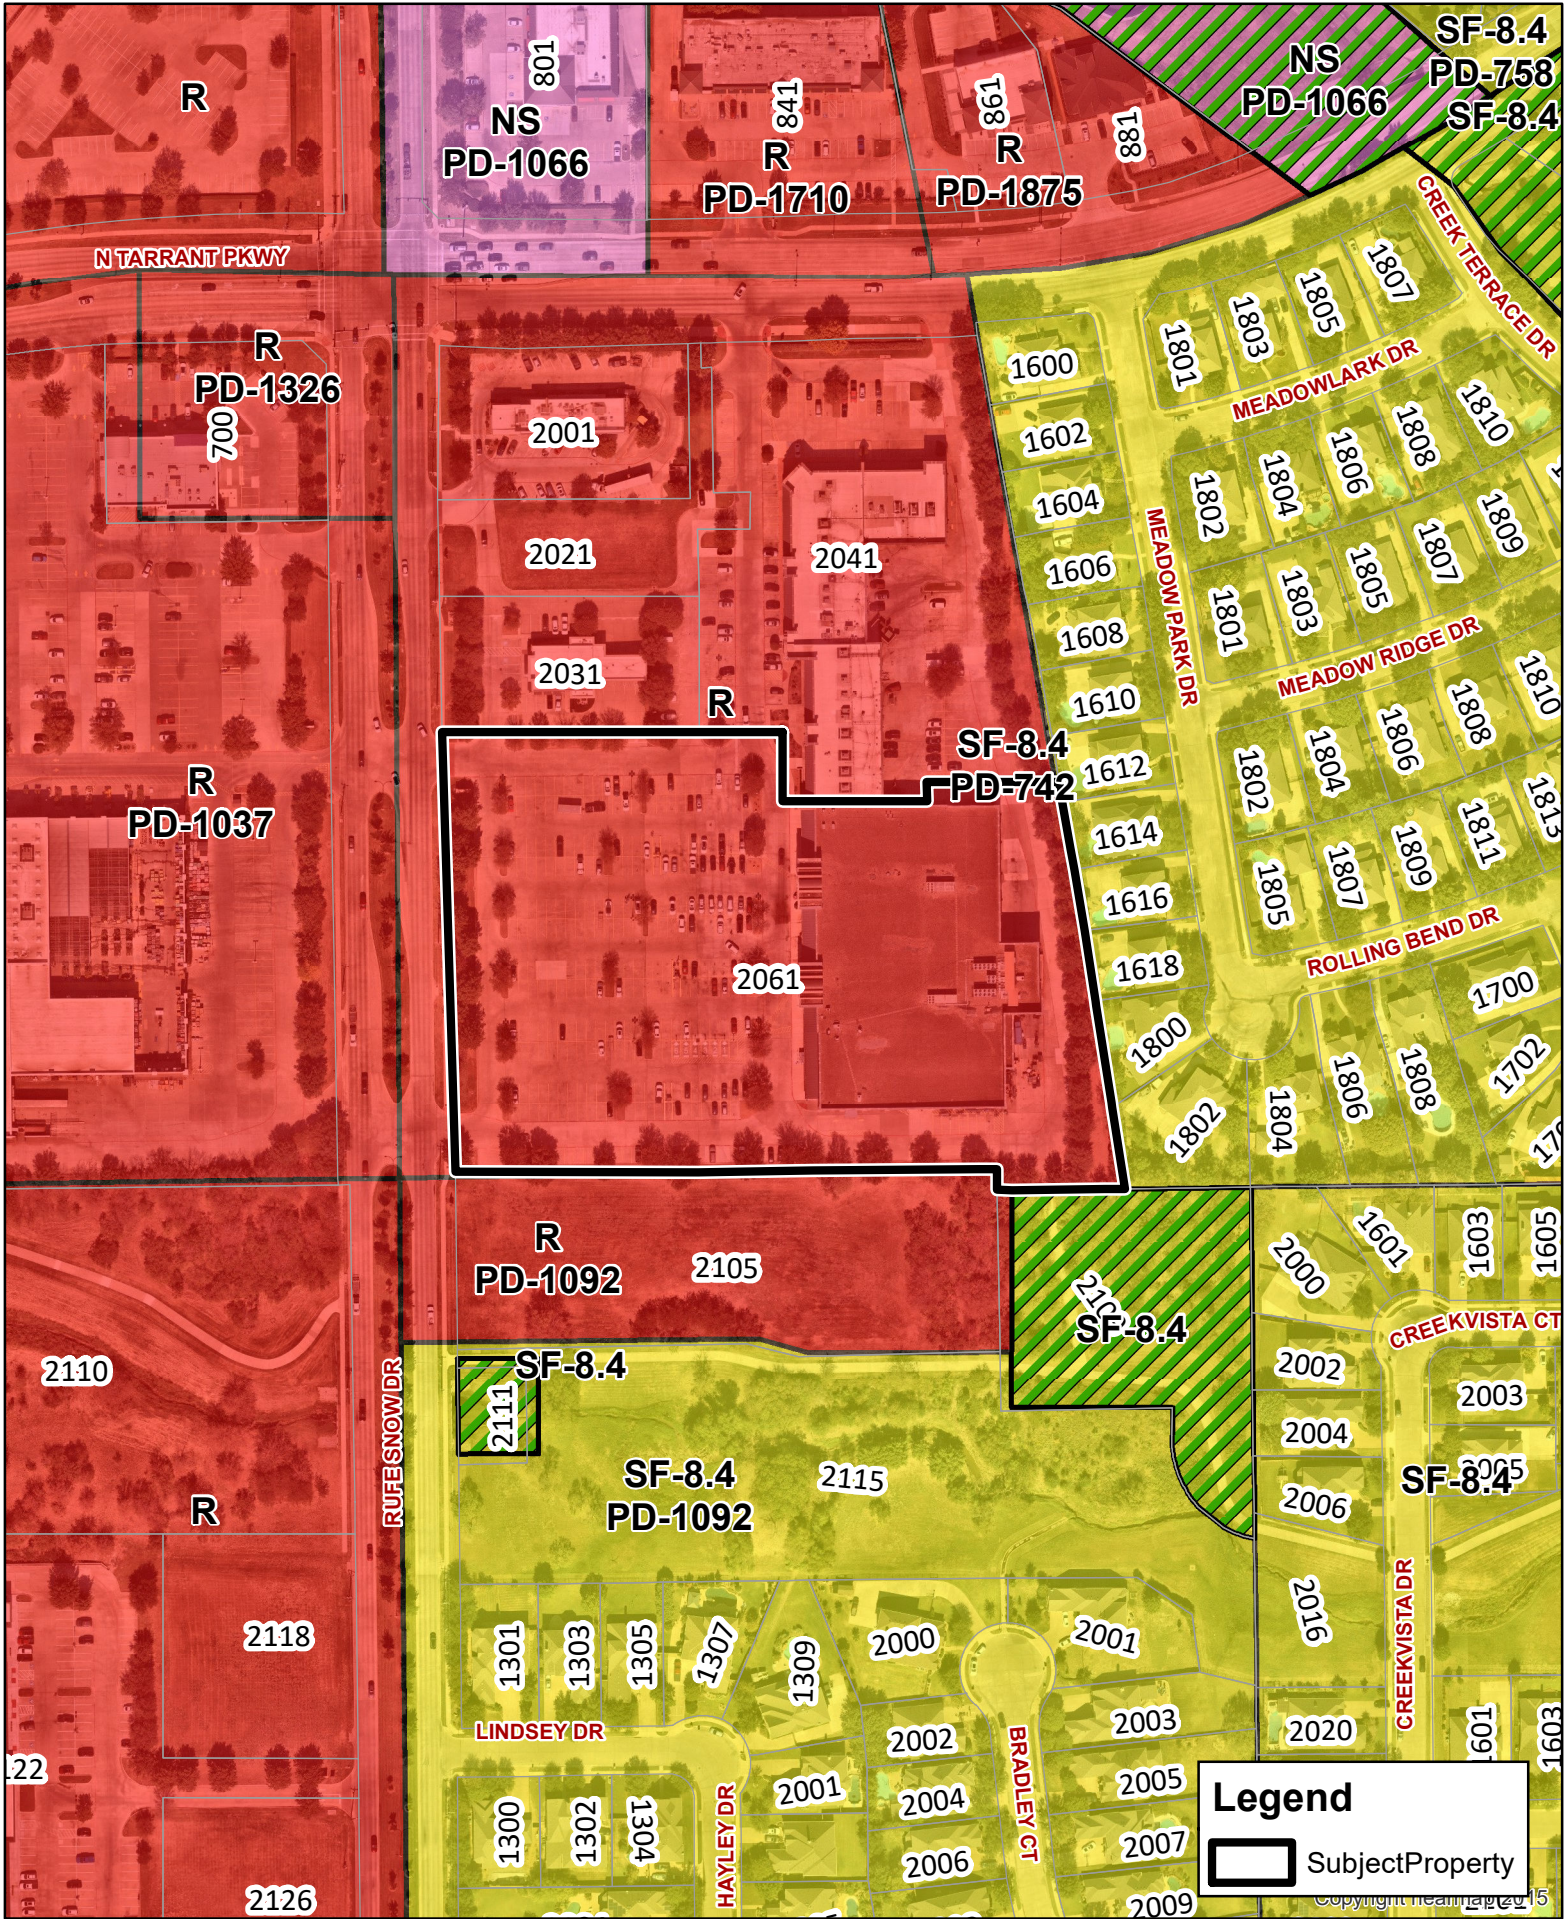

Legend

SubjectProperty

**2061 Rufe Snow Dr
SUP-22-0038**

Updated: 11/29/2022

DISCLAIMER
This data has been compiled for the City of Keller. Various official and unofficial sources were used to gather this information. Every effort was made to ensure the accuracy of this data. However, no guarantee is given or implied to the accuracy of said data.