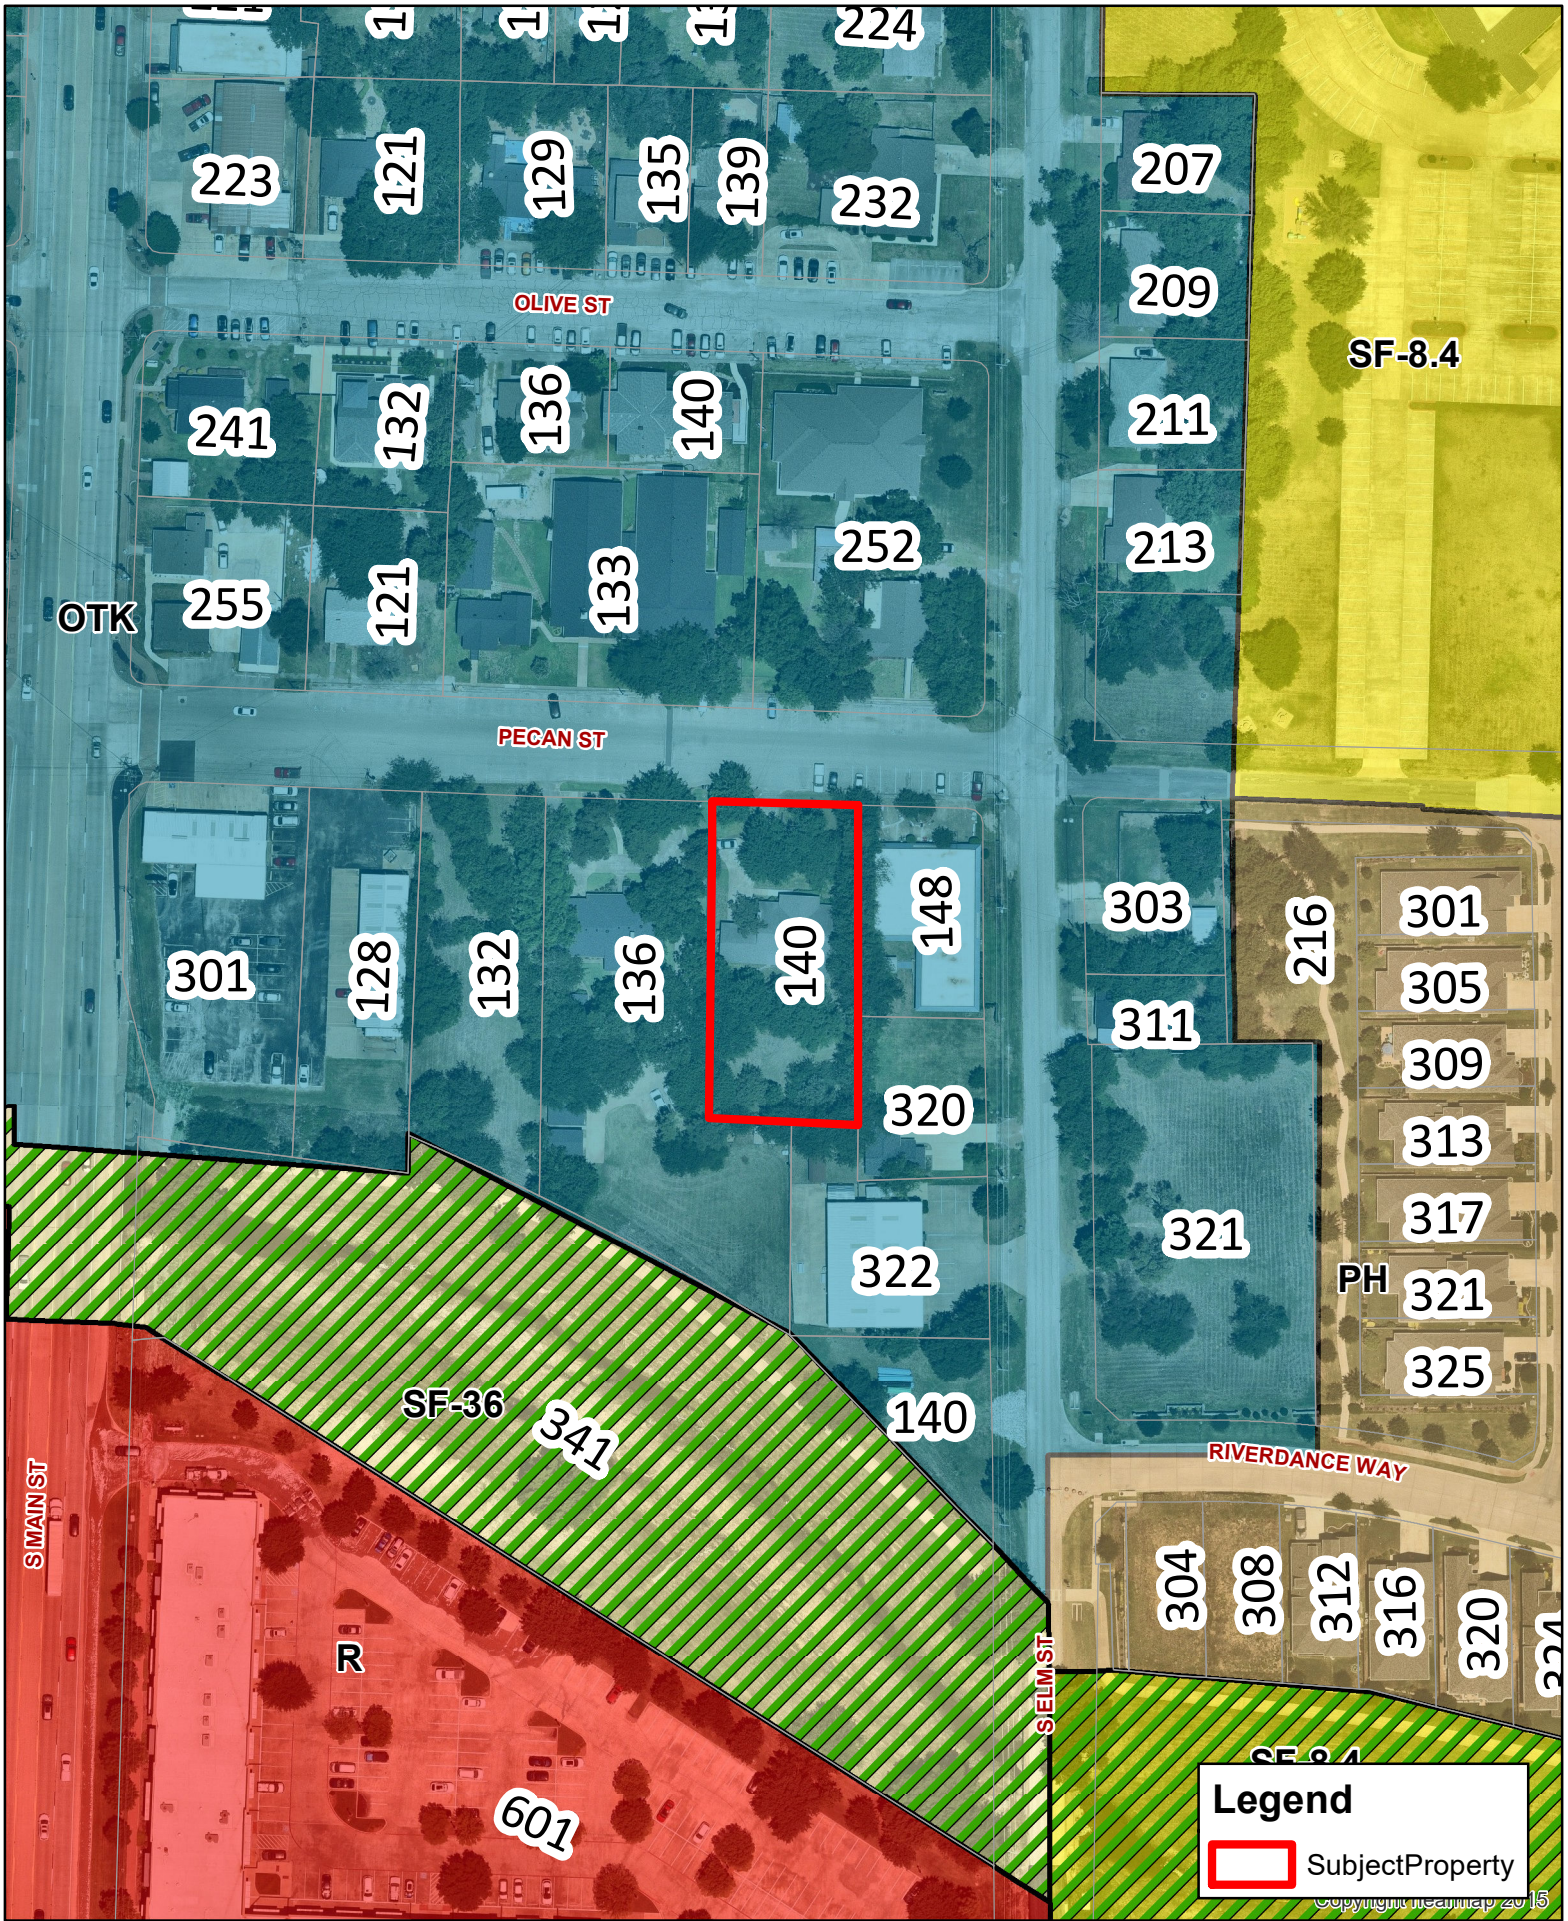

Legend

SubjectProperty

Updated: 10/12/2022

140 Pecan St

DISCLAIMER
 This data has been compiled for the City of Keller. Various official and unofficial sources were used to gather this information. Every effort was made to ensure the accuracy of this data. However, no guarantee is given or implied to the accuracy of said data.

Copyright 2015

SF-8.4

SF-36

PH

Legend
 SubjectProperty

Updated: 10/12/2022

140 Pecan St

DISCLAIMER
 This data has been compiled for the City of Keller. Various official and unofficial sources were used to gather this information. Every effort was made to ensure the accuracy of this data. However, no guarantee is given or implied to the accuracy of said data.