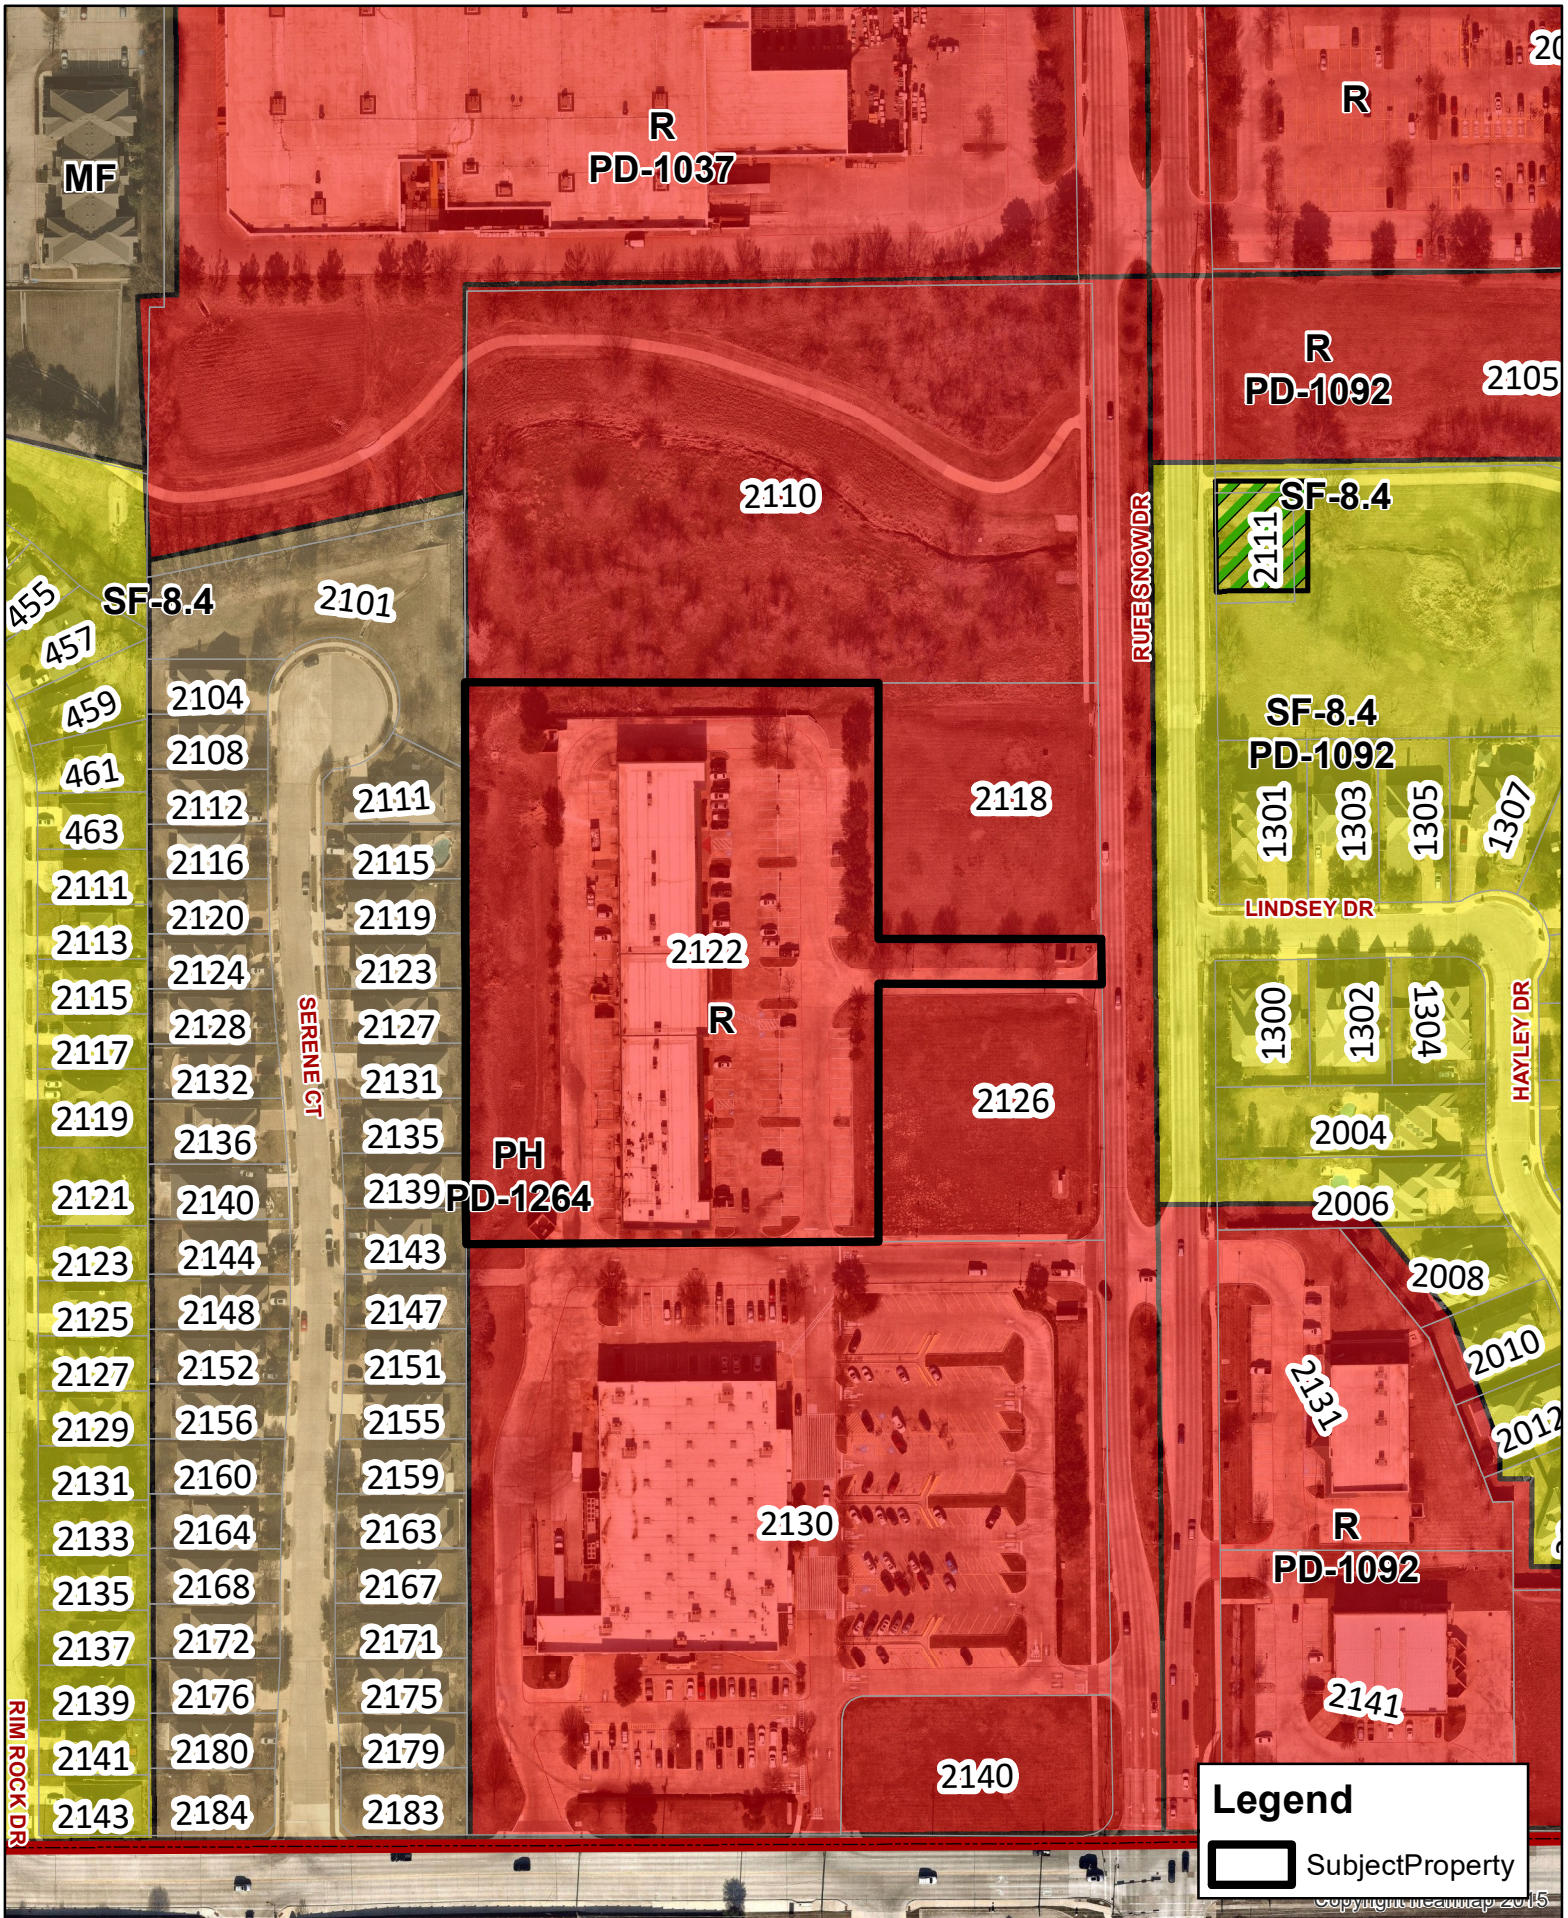

Updated: 5/11/2022

2122 Rufe Snow Dr

DISCLAIMER
 This data has been compiled for the City of Keller. Various official and unofficial sources were used to gather this information. Every effort was made to ensure the accuracy of this data. However, no guarantee is given or implied to the accuracy of said data.

2122 Rufe Snow Dr

Updated: 5/11/2022

DISCLAIMER
 This data has been compiled for the City of Keller. Various official and unofficial sources were used to gather this information. Every effort was made to ensure the accuracy of this data. However, no guarantee is given or implied to the accuracy of said data.