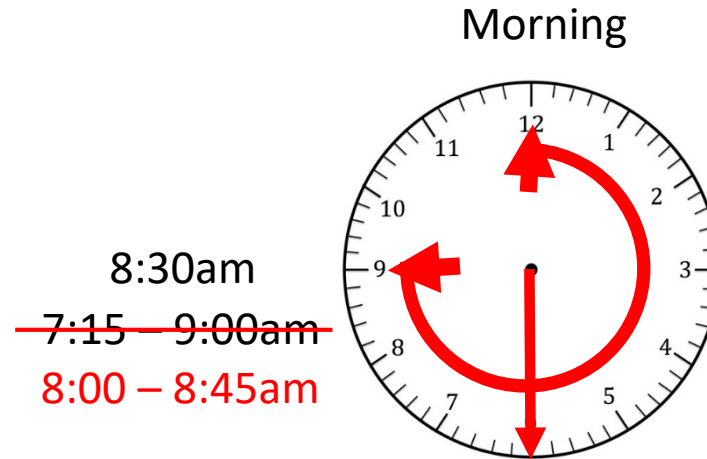

SUMMARIZED PROPOSED Operation

Middle Schools

- Indian Springs