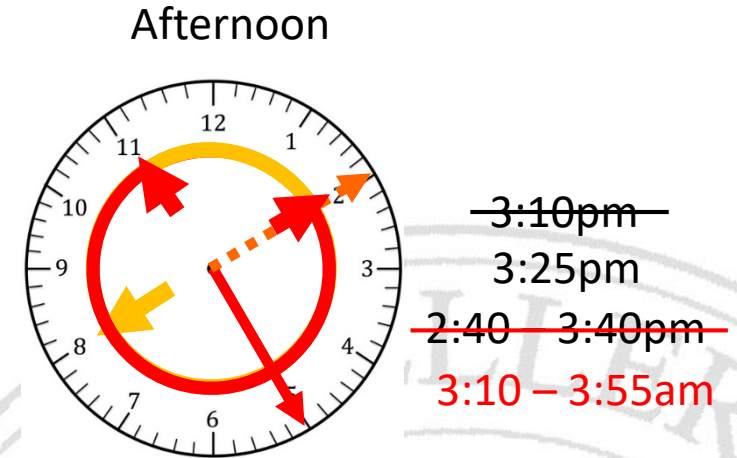

PROPOSED Operation

Elementary Schools

- Hidden Lakes
- Keller-Harvel
- Willis
- Shady Grove
- Ridgeview