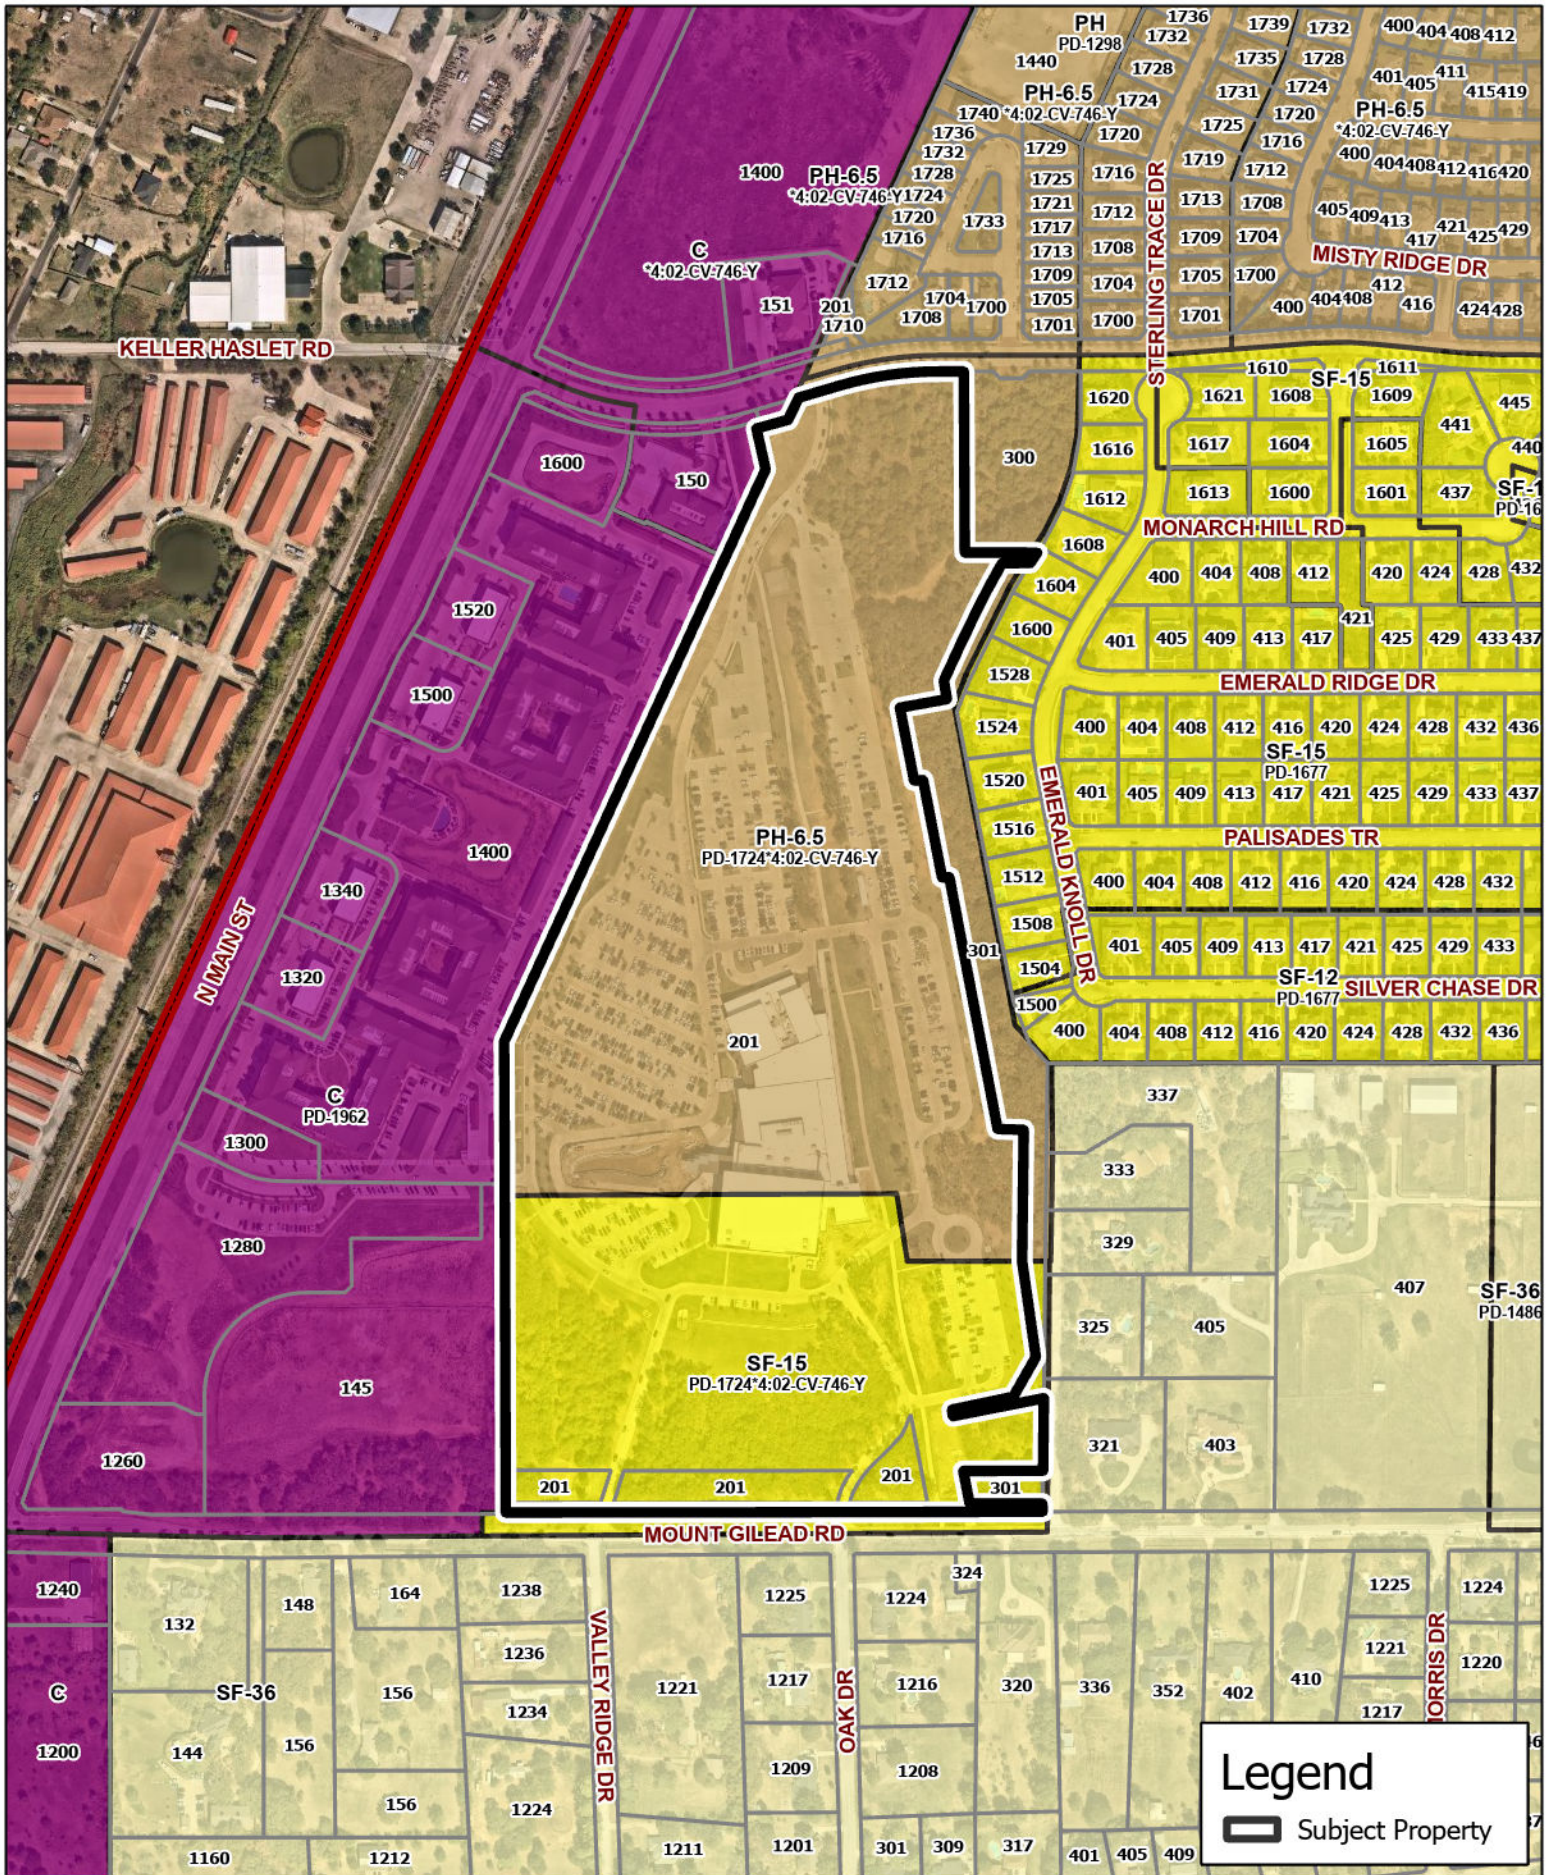

Legend

 Subject Property

DISCLAIMER
 This data has been compiled for the City of Keller.
 Various official and unofficial sources were used to gather this information.
 Every effort was made to ensure the accuracy of this data.
 However, no guarantee is given or implied to the accuracy of said data.

Z-23-0007
201 Mount Gilead

Updated: 11/30/2023

DISCLAIMER
 This data has been compiled for the City of Keller.
 Various official and unofficial sources were used to gather this information.
 Every effort was made to ensure the accuracy of this data.
 However, no guarantee is given or implied to the accuracy of said data.

Z-23-0007
201 Mount Gilead

Updated: 11/30/2023