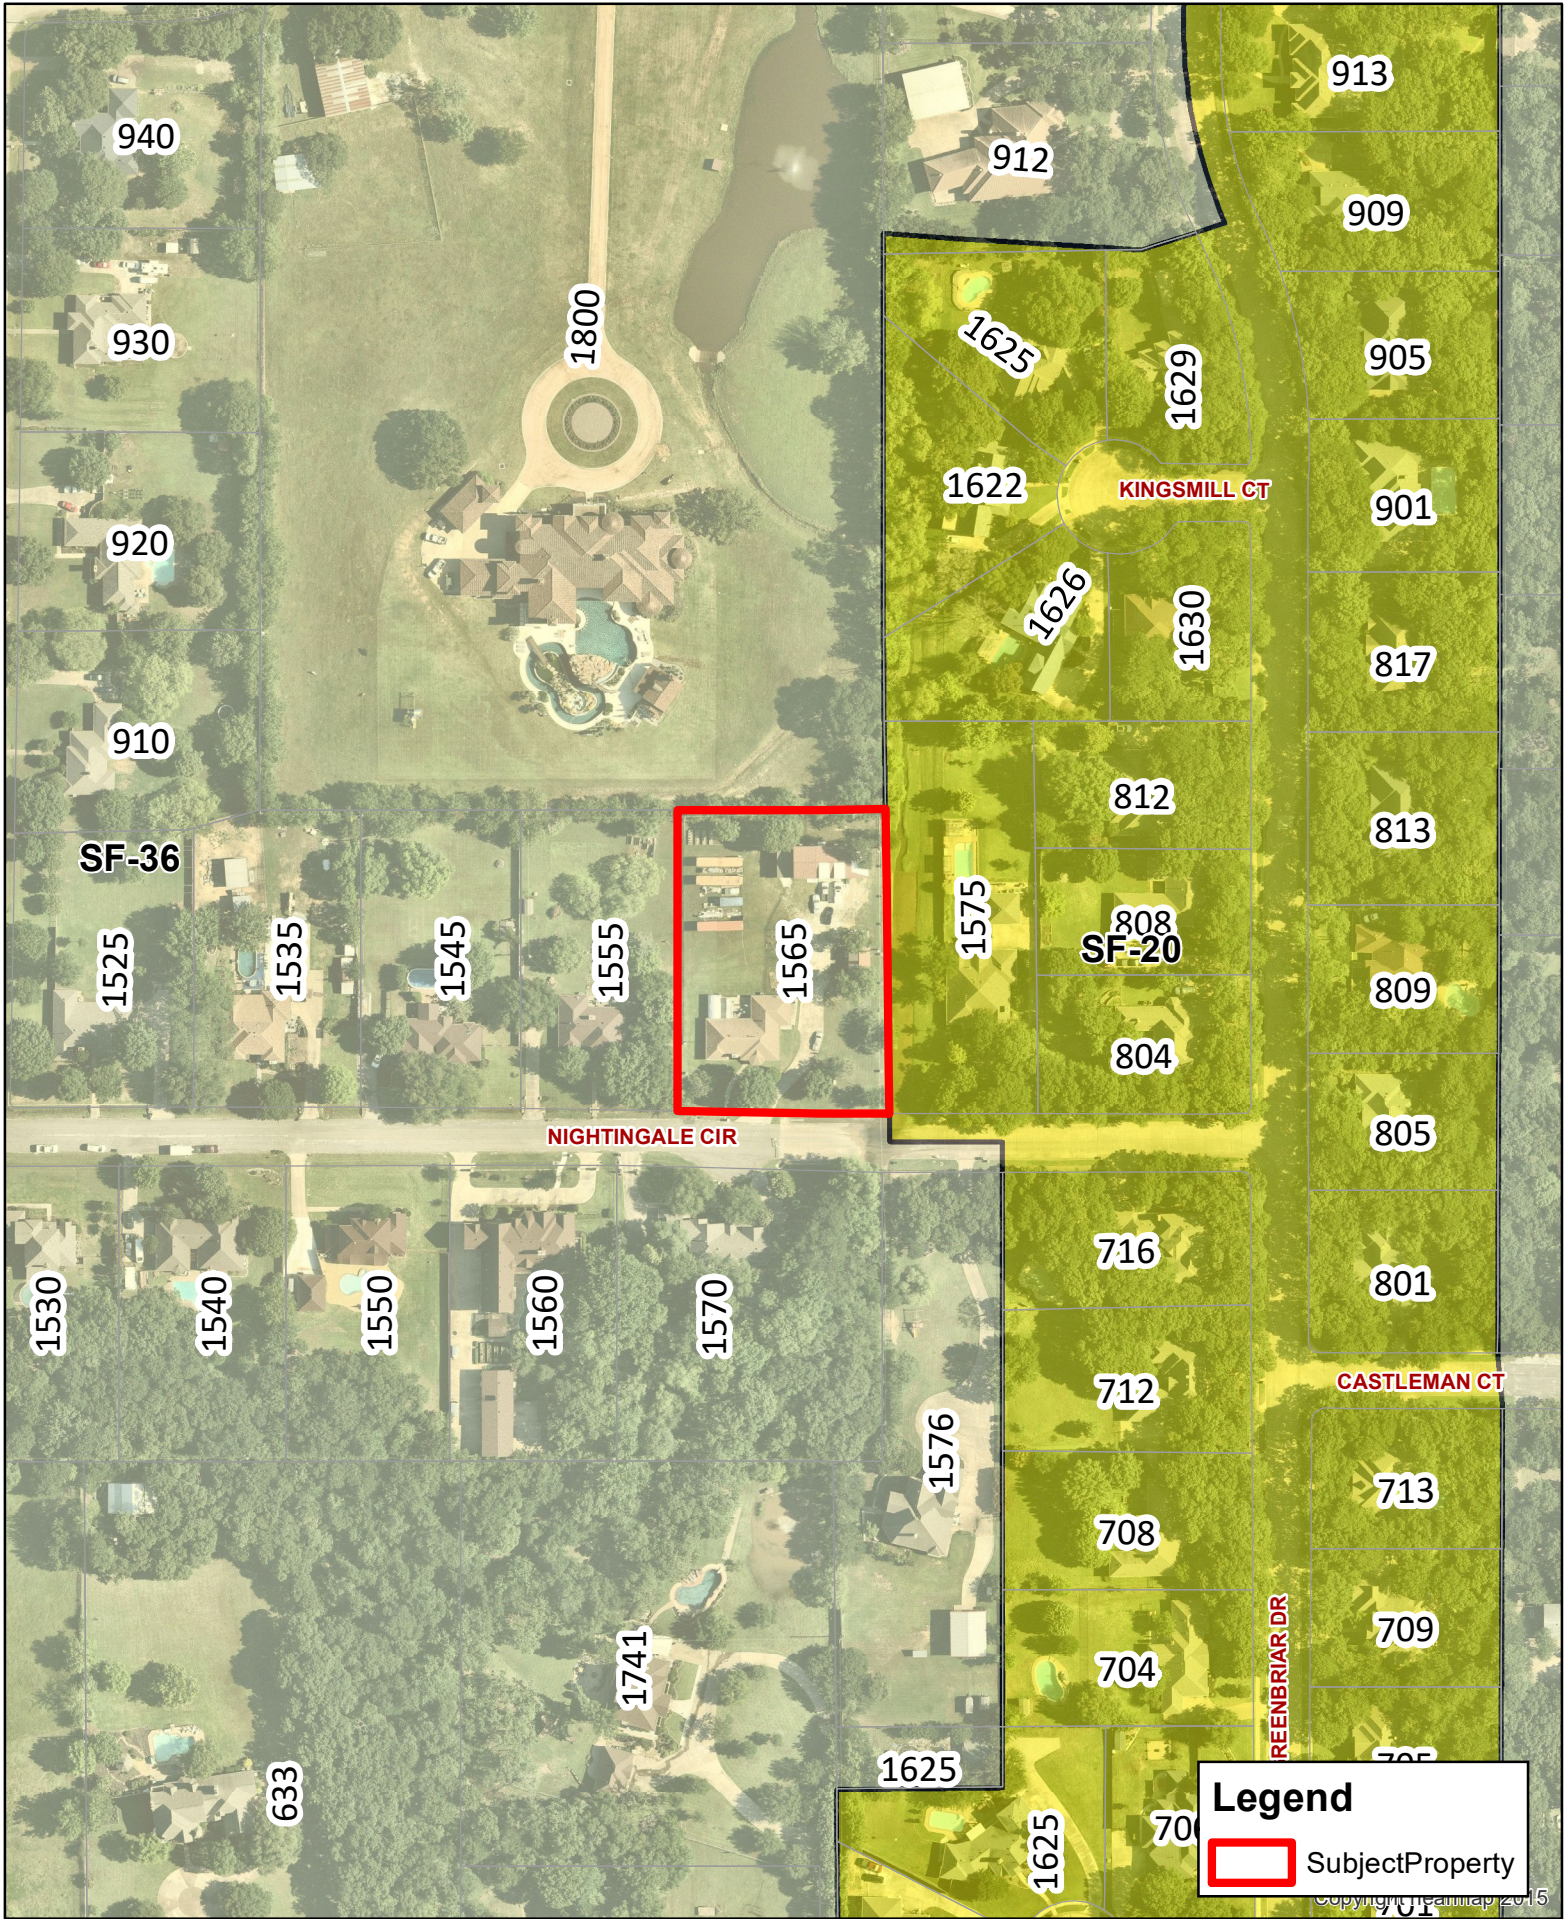

NIGHTINGALE CIR

KINGSMILL CT

CASTLEMAN CT

Legend

 SubjectProperty

1565 Nightingale Cir

Updated: 10/15/2020

DISCLAIMER
 This data has been compiled for the City of Keller. Various official and unofficial sources were used to gather this information. Every effort was made to ensure the accuracy of this data. However, no guarantee is given or implied to the accuracy of said data.

1565 Nightingale Cir

Updated: 10/15/2020

DISCLAIMER
 This data has been compiled for the City of Keller. Various official and unofficial sources were used to gather this information. Every effort was made to ensure the accuracy of this data. However, no guarantee is given or implied to the accuracy of said data.