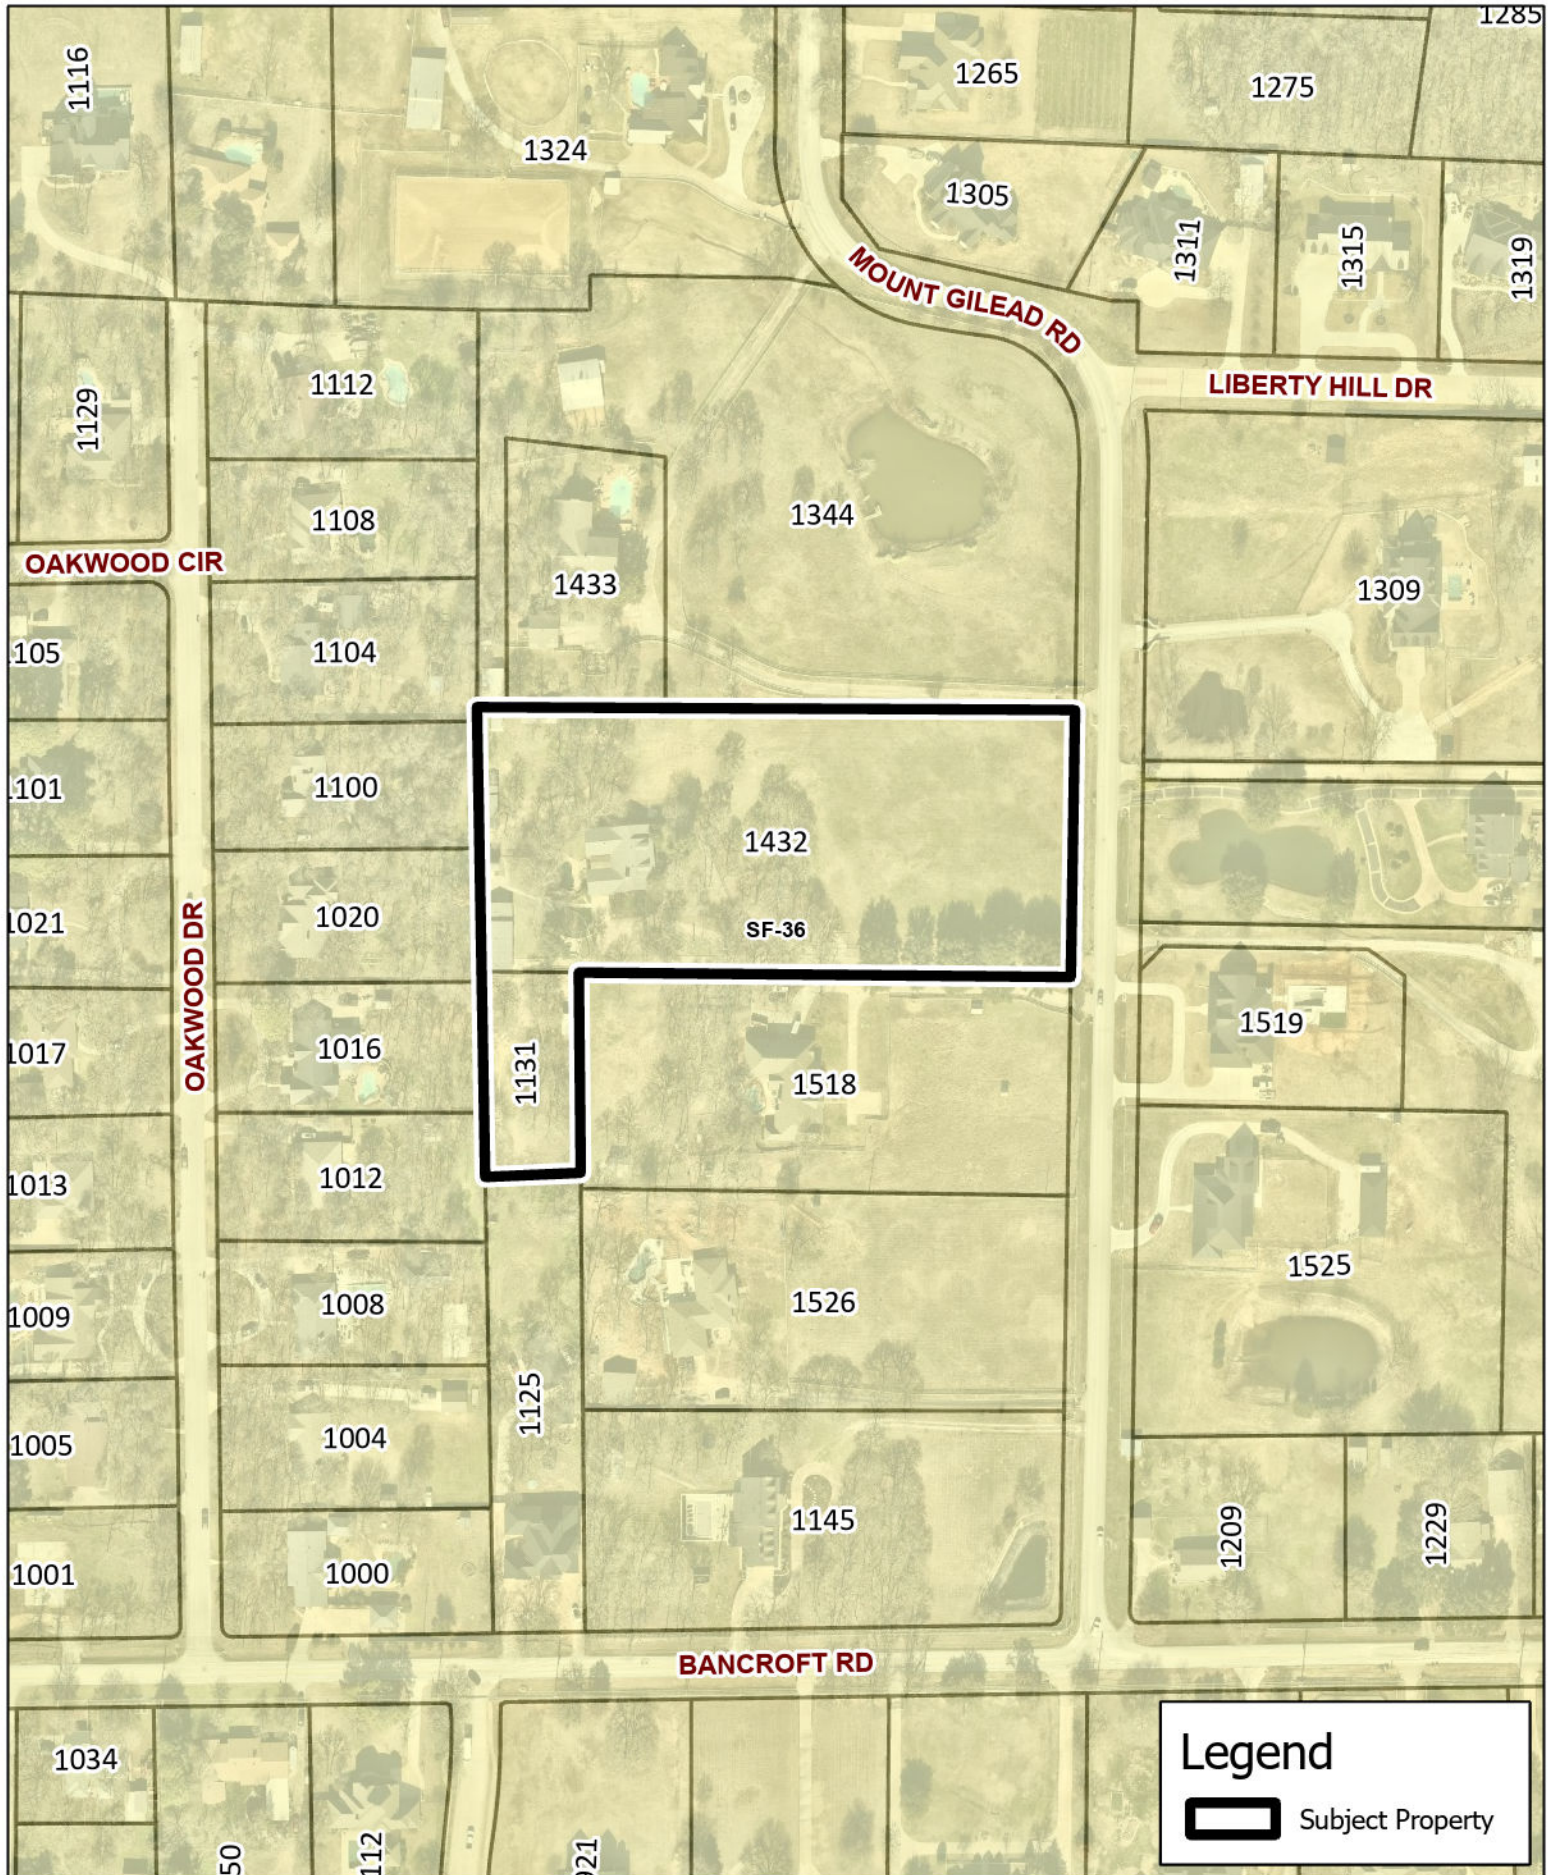

**Legend**

- Subject Property
- 200
- 300

**DISCLAIMER**  
 This data has been compiled for the City of Keller.  
 Various official and unofficial sources were used to gather this information.  
 Every effort was made to ensure the accuracy of this data.  
 However, no guarantee is given or implied to the accuracy of said data.

**1432 Mount Gilead Rd**  
**SUP-2502-0010**

↑  
↓

Updated: 3/26/2025

**Legend**

 Subject Property

**DISCLAIMER**  
 This data has been compiled for the City of Keller.  
 Various official and unofficial sources were used to gather this information.  
 Every effort was made to ensure the accuracy of this data.  
 However, no guarantee is given or implied to the accuracy of said data.

**1432 Mount Gilead Rd**  
**SUP-2502-0010**

  
 Updated: 3/26/2025